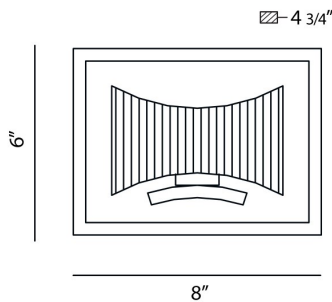

UZO, WALL MOUNT

PRODUCT DETAILS

No.	:	26347-011
Product Color	:	CHROME
Product Material	:	METAL
Shade / Accent Colour	:	CLEAR
Shade / Accent Material	:	CRYSTAL GLASS
Width	:	8"
Height	:	6"
Ext	:	4.75"
Weight	:	2.9lbs

Options Available

ITEM NO.	FINISH	SHADE
26347-011	CHROME	CLEAR

TECHNICAL DETAILS

Canopy / Backplate Length	:	7.125"
Canopy / Backplate Height	:	0.813"
Canopy / Backplate Width	:	5.125"
Adjustable Lamp Head	:	No
Mounting	:	Up
Approval	:	