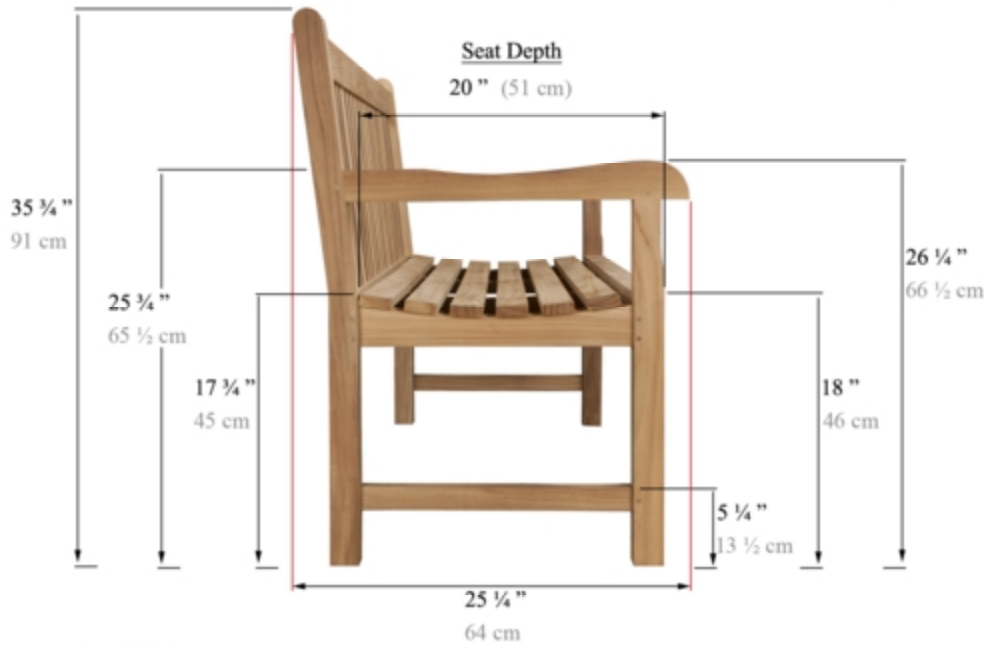

59" CLASSIC BENCH  
code : CH - 006

Side View

Top View

Seat Width  
55" (140 cm)

Front View

59"  
150 cm

Back View