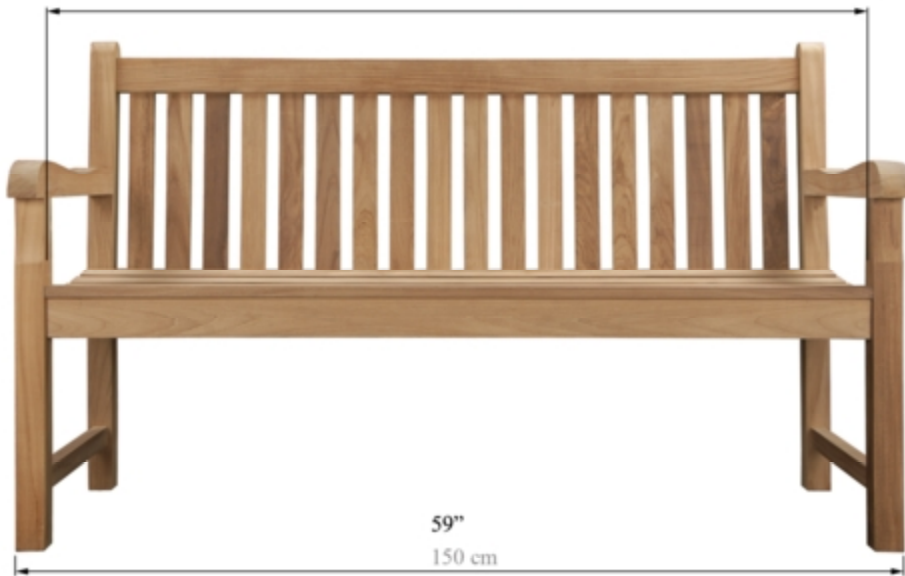

59" CLASSIC BENCH  
code : CH - 006

Side View

Top View

Seat Width  
55" (140 cm)

Front View

59"  
150 cm

Back View