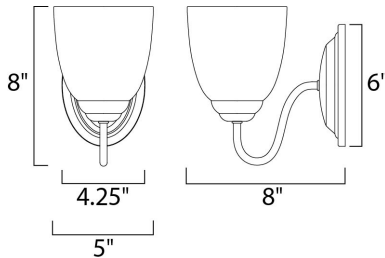

MEASUREMENTS

DIMENSION : 5" W x 8" H x 8" Ext
 BACK PLATE : 4.25" W x 6" H x 4.25" HCO
 HANGING WEIGHT : 1.76 lb

LAMPING

INPUT VOLTAGE : 120V
 BULB : 1 x 60W Incandescent E26 Medium , 60W Total
 BULB INCLUDED : (Not Included)
 DIMMABLE : Yes