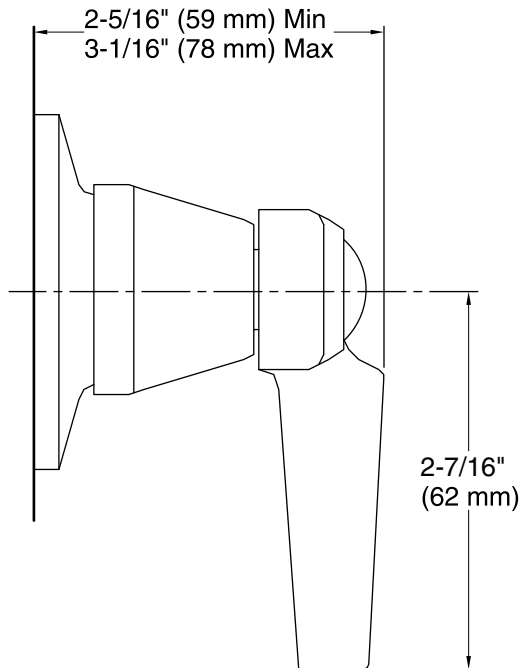

Features

- For 8" (203 mm) centers.
- Lever handle style option.

Material

- Brass construction.

Required Products/Accessories

K-302-K 1/2" Ceramic In-Wall Valve System

Optional Products/Accessories

56373 Deep Rough-in Kit

	CP	Polished Chrome
--	----	-----------------

Technical Information

All product dimensions are nominal.

Notes

Install this product according to the installation instructions.