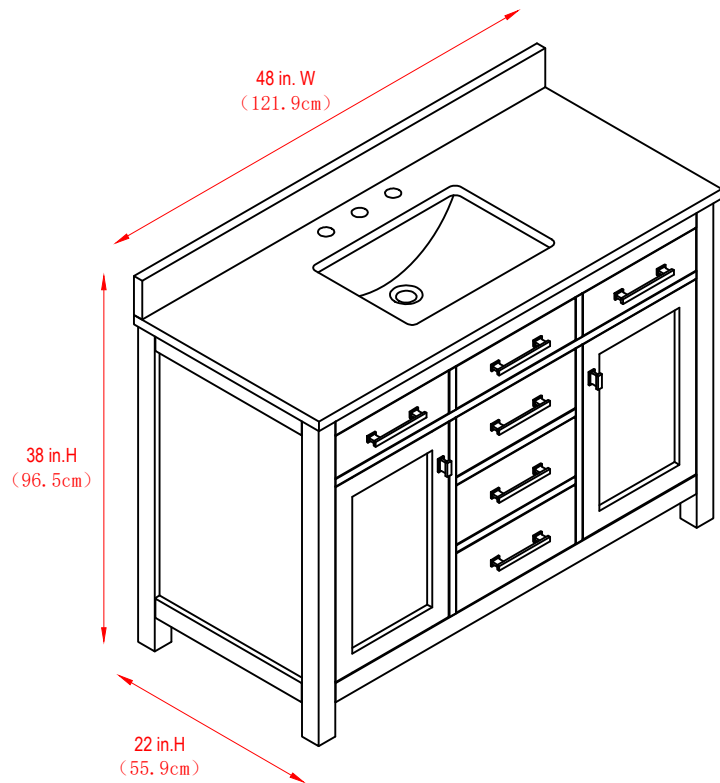

# 48" Bathroom Vanity

48 in. W x 22 in. D x 38 in. H  
(121.9 cm x 55.9 cm x 96.5 cm)

# Top View

# Back View