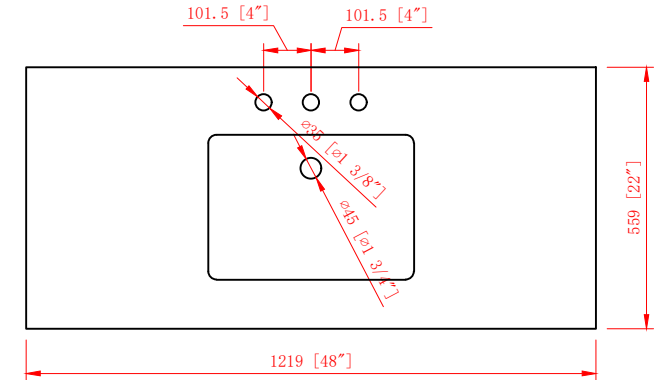

48" Bathroom Vanity

48 in. W x 22 in. D x 38 in. H
(121.9 cm x 55.9 cm x 96.5 cm)

Top View

Back View