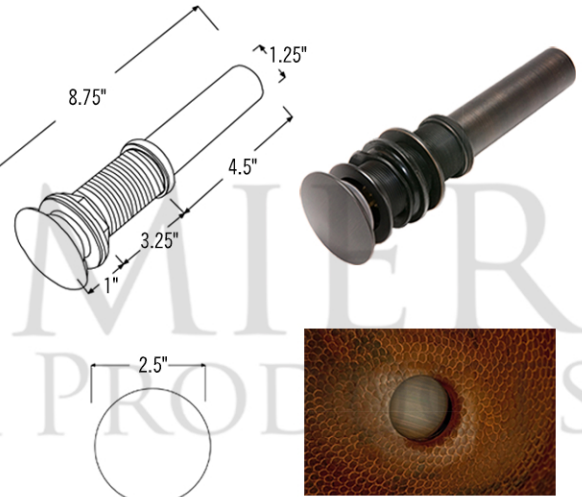

* ORB: Oil Rubbed Bronze

SINK DETAILS (Model# LH15.5DB)

- * Hexagon Under Counter Hammered Copper Sink
- * Color: Oil Rubbed Bronze
- * Outer Dimension: 15.5" x 15.5" x 7"
- * Inner Dimension: 13.5" x 13.5" x 7"
- * Drain Opening: 1.5" Non-Overflow
- * Material Gauge: (17 Gauge or .0450")
- * CODE / STANDARD COMPLIANCE: IAPMO / cUPC LISTED

DUE TO THE HAND CRAFTED NATURE OF THIS SINK, SMALL VARIANCES IN COLOR AND SIZE MAY OCCUR.
DO NOT MAKE ANY INSTALLATION CUTS UNTIL YOU RECEIVE YOUR ITEM(S).

PACKAGE INCLUDES THE FOLLOWING ITEMS:

- * Hexagon Under Counter Hammered Copper Sink / ORB Finish (Model# LH15.5DB)
- * Widespread Bathroom Faucet / ORB Finish (Model# B-WS01ORB)
- * 1.5" Non-Overflow Pop-up Bathroom Sink Drain / ORB Finish (Model# D-208ORB)
- * Neutral Cure Copper Sink Installation Silicone (Model# C900-ORB)
- * Copper Sink Wax (Model# W900-WAX)

* ORB: Oil Rubbed Bronze

FAUCET DETAILS (Model# B-WS01ORB)

- * Solid Brass Widespread Bathroom Faucet
- * Overall Height: 9" / Overall Width: 13.625"
- * Spout Reach: 6"
- * Valve Type: Drip Free Ceramic Disc
- * ASME A112.18.1/CSA B125.1, NSF/ANSI 61, California Lead Plumbing Law, ADA Compliant

DRAIN DETAILS (Model# D-208ORB)

- * 1.5" Non-Overflow Pop-up Bathroom Sink Drain
- * Design: Push Pop Top
- * Upper Flange Dimension: 2"
- * Material: Solid Brass

SILICONE DETAILS (Model# C900-ORB)

- * Neutral Cure Installation Silicone
- * Size: 4.7 OZ
- * Matches a Variety of Different Styled Sinks and Drains