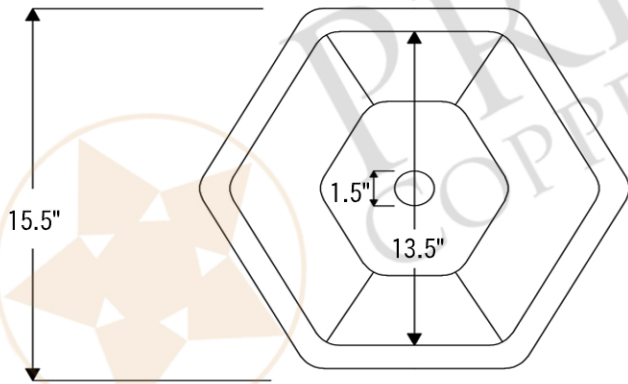

PACKAGE INCLUDES THE FOLLOWING ITEMS:

- * Hexagon Under Counter Hammered Copper Sink / ORB Finish (Model# LH15.5DB)
- * Widespread Bathroom Faucet / ORB Finish (Model# B-WS01ORB)
- * 1.5" Non-Overflow Pop-up Bathroom Sink Drain / ORB Finish (Model# D-208ORB)
- * Neutral Cure Copper Sink Installation Silicone (Model# C900-ORB)
- * Copper Sink Wax (Model# W900-WAX)

* ORB: Oil Rubbed Bronze

SINK DETAILS (Model# LH15.5DB)

- * Hexagon Under Counter Hammered Copper Sink
- * Color: Oil Rubbed Bronze
- * Outer Dimension: 15.5" x 15.5" x 7"
- * Inner Dimension: 13.5" x 13.5" x 7"
- * Drain Opening: 1.5" Non-Overflow
- * Material Gauge: (17 Gauge or .0450")
- * CODE / STANDARD COMPLIANCE: IAPMO / cUPC LISTED

* ORB: Oil Rubbed Bronze

FAUCET DETAILS (Model# B-WS01ORB)

- * Solid Brass Widespread Bathroom Faucet
- * Overall Height: 9" / Overall Width: 13.625"
- * Spout Reach: 6"
- * Valve Type: Drip Free Ceramic Disc
- * ASME A112.18.1/CSA B125.1, NSF/ANSI 61, California Lead Plumbing Law, ADA Compliant

DRAIN DETAILS (Model# D-208ORB)

- * 1.5" Non-Overflow Pop-up Bathroom Sink Drain
- * Design: Push Pop Top
- * Upper Flange Dimension: 2"
- * Material: Solid Brass

SILICONE DETAILS (Model# C900-ORB)

- * Neutral Cure Installation Silicone
- * Size: 4.7 OZ
- * Matches a Variety of Different Styled Sinks and Drains