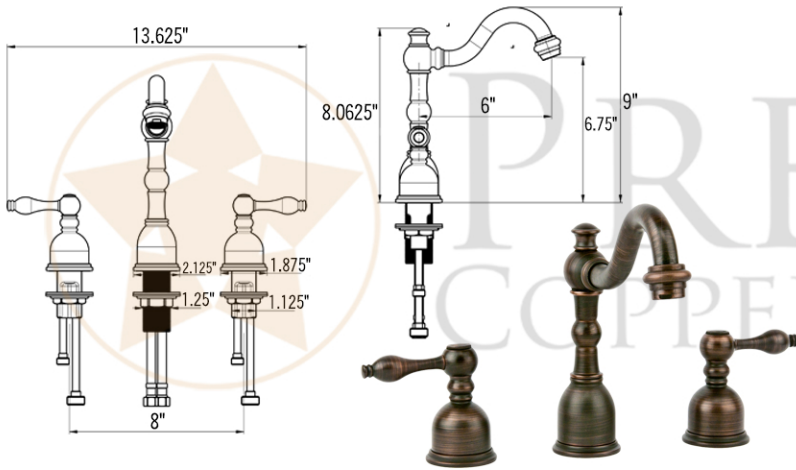

* ORB: Oil Rubbed Bronze

SINK DETAILS (Model# LH15.5DB)

- * Hexagon Under Counter Hammered Copper Sink
- * Color: Oil Rubbed Bronze
- * Outer Dimension: 15.5" x 15.5" x 7"
- * Inner Dimension: 13.5" x 13.5" x 7"
- * Drain Opening: 1.5" Non-Overflow
- * Material Gauge: (17 Gauge or .0450")
- * CODE / STANDARD COMPLIANCE: IAPMO / cUPC LISTED

DUE TO THE HAND CRAFTED NATURE OF THIS SINK, SMALL VARIANCES IN COLOR AND SIZE MAY OCCUR.
DO NOT MAKE ANY INSTALLATION CUTS UNTIL YOU RECEIVE YOUR ITEM(S).

PACKAGE INCLUDES THE FOLLOWING ITEMS:

- * Hexagon Under Counter Hammered Copper Sink / ORB Finish (Model# LH15.5DB)
- * Widespread Bathroom Faucet / ORB Finish (Model# B-WS01ORB)
- * 1.5" Non-Overflow Pop-up Bathroom Sink Drain / ORB Finish (Model# D-208ORB)
- * Neutral Cure Copper Sink Installation Silicone (Model# C900-ORB)
- * Copper Sink Wax (Model# W900-WAX)

* ORB: Oil Rubbed Bronze

FAUCET DETAILS (Model# B-WS01ORB)

- * Solid Brass Widespread Bathroom Faucet
- * Overall Height: 9" / Overall Width: 13.625"
- * Spout Reach: 6"
- * Valve Type: Drip Free Ceramic Disc
- * ASME A112.18.1/CSA B125.1, NSF/ANSI 61, California Lead Plumbing Law, ADA Compliant

DRAIN DETAILS (Model# D-208ORB)

- * 1.5" Non-Overflow Pop-up Bathroom Sink Drain
- * Design: Push Pop Top
- * Upper Flange Dimension: 2"
- * Material: Solid Brass

SILICONE DETAILS (Model# C900-ORB)

- * Neutral Cure Installation Silicone
- * Size: 4.7 OZ
- * Matches a Variety of Different Styled Sinks and Drains