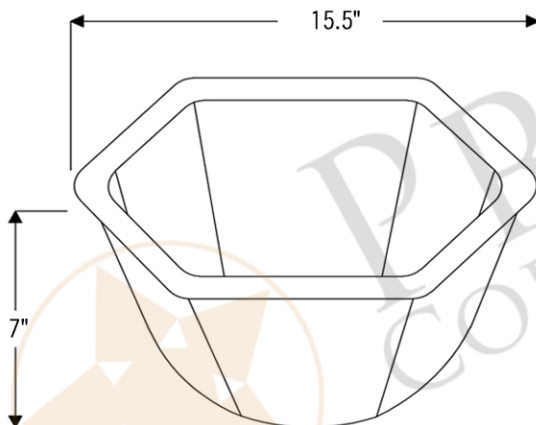

PACKAGE INCLUDES THE FOLLOWING ITEMS:

- * Hexagon Under Counter Hammered Copper Sink / ORB Finish (Model# LH15.5DB)
- * Widespread Bathroom Faucet / ORB Finish (Model# B-WS01ORB)
- * 1.5" Non-Overflow Pop-up Bathroom Sink Drain / ORB Finish (Model# D-208ORB)
- * Neutral Cure Copper Sink Installation Silicone (Model# C900-ORB)
- * Copper Sink Wax (Model# W900-WAX)

* ORB: Oil Rubbed Bronze

SINK DETAILS (Model# LH15.5DB)

- * Hexagon Under Counter Hammered Copper Sink
- * Color: Oil Rubbed Bronze
- * Outer Dimension: 15.5" x 15.5" x 7"
- * Inner Dimension: 13.5" x 13.5" x 7"
- * Drain Opening: 1.5" Non-Overflow
- * Material Gauge: (17 Gauge or .0450")
- * CODE / STANDARD COMPLIANCE: IAPMO / cUPC LISTED

* ORB: Oil Rubbed Bronze

FAUCET DETAILS (Model# B-WS01ORB)

- * Solid Brass Widespread Bathroom Faucet
- * Overall Height: 9" / Overall Width: 13.625"
- * Spout Reach: 6"
- * Valve Type: Drip Free Ceramic Disc
- * ASME A112.18.1/CSA B125.1, NSF/ANSI 61, California Lead Plumbing Law, ADA Compliant

DRAIN DETAILS (Model# D-208ORB)

- * 1.5" Non-Overflow Pop-up Bathroom Sink Drain
- * Design: Push Pop Top
- * Upper Flange Dimension: 2"
- * Material: Solid Brass

SILICONE DETAILS (Model# C900-ORB)

- * Neutral Cure Installation Silicone
- * Size: 4.7 OZ
- * Matches a Variety of Different Styled Sinks and Drains