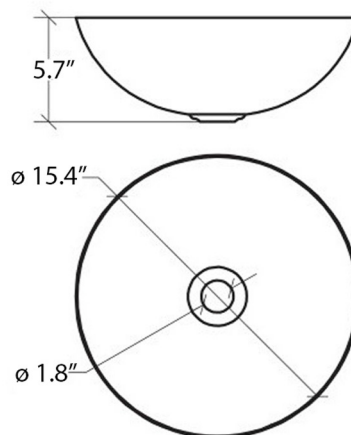

VASCA CON GHIERA FISSAGGIO - INOX LUCIDO
WASHBASIN WITHOUT EDGE - POLISHED STAINLESS STEEL

WEIGHT 6.8 LBS
VOLUME m³ 0,0306

INOX AISI 304

MAINTENANCE

Pulire con panno morbido inumidito. Non usare ammoniaca, detersivi, abrasivi contenenti candeggina

Clean with warm soapy water. Never use ammonia, abrasives, bleach or solvent based cleaners.

Collection
Acquaio

Model |
Acquaio 53666

Dimensions Metric

1 inch = 2.54 cm
1 inch = 25.4 mm

WS[®]
BATH
COLLECTIONS

Vessel/ countertop installation

Silicone (*optional*)

Collection
Acquaio

Model |
Acquaio 53666

Dimensions Metric
1 inch = 2.54 cm
1 inch = 25.4 mm

WS[®]
BATH
COLLECTIONS

1051 Lea Drive - Collegeville, PA 19426
Tel. 215 513 9400 - Fax 610 831 0215
www.ws bathcollections.com - info@ws bathcollections.com