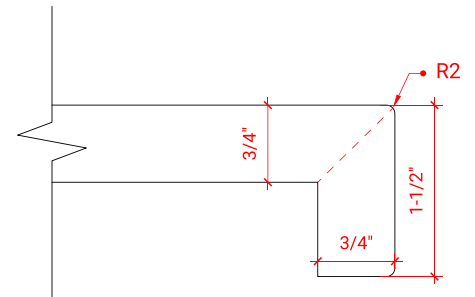

STAFFORD 60" DOUBLE SINK BASE CABINET

ARIEL

M060D

BASE CABINET DIMENSIONS

60" W x 21.5" D x 34.5" H

FEATURES

- Solid wood frame & plywood panels
- Dovetail drawers and joints
- Soft closing doors & drawers

HARDWARE FINISHES

OVERALL DIMENSIONS

61" W x 22" D x 1.5" H

COUNTERTOP OPTIONS

Carrara Marble
CW-061D-REC-CT

White Quartz
WQ-061D-REC-CT

FEATURES

- Solid countertop with mitered edges & seams
- Undermount white rectangular sink
- Pre-drilled for 8" widespread faucet

INCLUDED

- Countertop
- Matching Backsplash
- Rectangle Sinks

COUNTERTOP PLAN VIEW

EDGE SIDE VIEW

THREE DIMENSIONAL COUNTERTOP VIEW