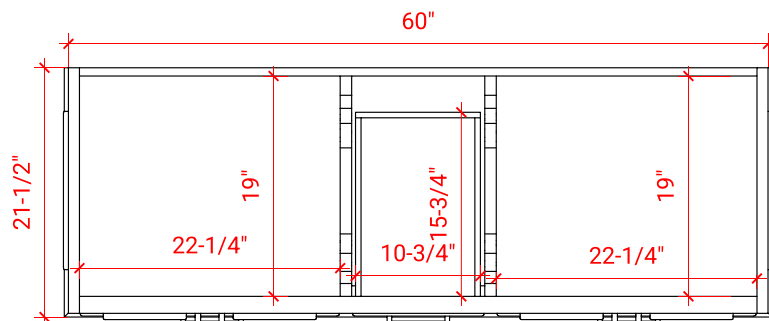

STAFFORD 60" DOUBLE SINK BASE CABINET

ARIEL

M060D

BASE CABINET DIMENSIONS

60" W x 21.5" D x 34.5" H

FEATURES

- Solid wood frame & plywood panels
- Dovetail drawers and joints
- Soft closing doors & drawers

HARDWARE FINISHES

Brushed Nickel Satin Brass Matte Black Polished Chrome

AVAILABLE COLORS

White Grey Midnight Blue

FRONT VIEW

SIDE VIEW

PLAN VIEW

61" DOUBLE RECTANGLE SINK COUNTERTOP WITH 1.5 IN. THICKNESS

ARIEL

OVERALL DIMENSIONS

61" W x 22" D x 1.5" H

COUNTERTOP OPTIONS

Carrara Marble
CW-061D-REC-CT

White Quartz
WQ-061D-REC-CT

FEATURES

- Solid countertop with mitered edges & seams
- Undermount white rectangular sink
- Pre-drilled for 8" widespread faucet

INCLUDED

- Countertop
- Matching Backsplash
- Rectangle Sinks

COUNTERTOP PLAN VIEW

EDGE SIDE VIEW

THREE DIMENSIONAL COUNTERTOP VIEW