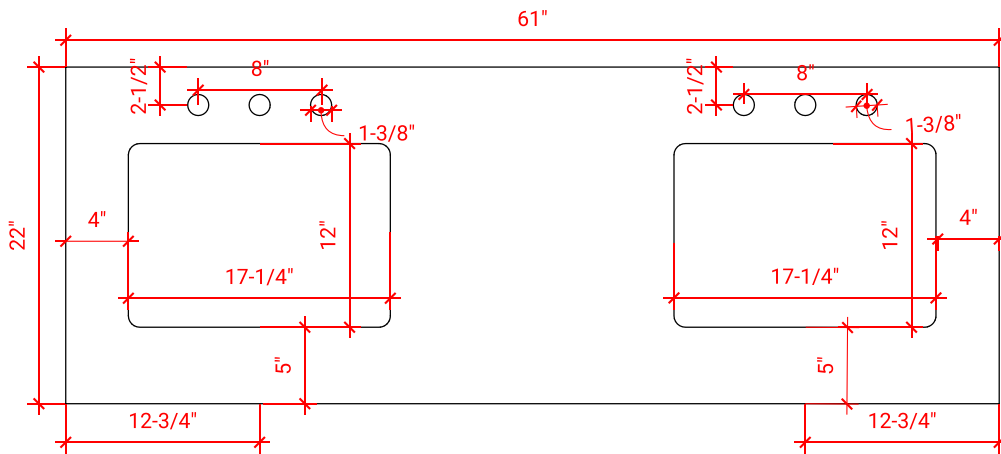

STAFFORD 60" DOUBLE SINK BASE CABINET

ARIEL

M060D

BASE CABINET DIMENSIONS

60" W x 21.5" D x 34.5" H

FEATURES

- Solid wood frame & plywood panels
- Dovetail drawers and joints
- Soft closing doors & drawers

HARDWARE FINISHES

OVERALL DIMENSIONS

61" W x 22" D x 1.5" H

COUNTERTOP OPTIONS

Carrara Marble
CW-061D-REC-CT

White Quartz
WQ-061D-REC-CT

FEATURES

- Solid countertop with mitered edges & seams
- Undermount white rectangular sink
- Pre-drilled for 8" widespread faucet

INCLUDED

- Countertop
- Matching Backsplash
- Rectangle Sinks

COUNTERTOP PLAN VIEW

EDGE SIDE VIEW

THREE DIMENSIONAL COUNTERTOP VIEW