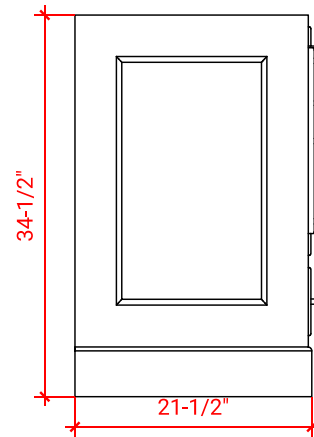

STAFFORD 60" DOUBLE SINK BASE CABINET

ARIEL

M060D

BASE CABINET DIMENSIONS

60" W x 21.5" D x 34.5" H

FEATURES

- Solid wood frame & plywood panels
- Dovetail drawers and joints
- Soft closing doors & drawers

HARDWARE FINISHES

Brushed Nickel Satin Brass Matte Black Polished Chrome

AVAILABLE COLORS

White Grey Midnight Blue

FRONT VIEW

SIDE VIEW

PLAN VIEW

61" DOUBLE RECTANGLE SINK COUNTERTOP WITH 1.5 IN. THICKNESS

ARIEL

OVERALL DIMENSIONS

61" W x 22" D x 1.5" H

COUNTERTOP OPTIONS

Carrara Marble
CW-061D-REC-CT

White Quartz
WQ-061D-REC-CT

FEATURES

- Solid countertop with mitered edges & seams
- Undermount white rectangular sink
- Pre-drilled for 8" widespread faucet

INCLUDED

- Countertop
- Matching Backsplash
- Rectangle Sinks

COUNTERTOP PLAN VIEW

EDGE SIDE VIEW

THREE DIMENSIONAL COUNTERTOP VIEW