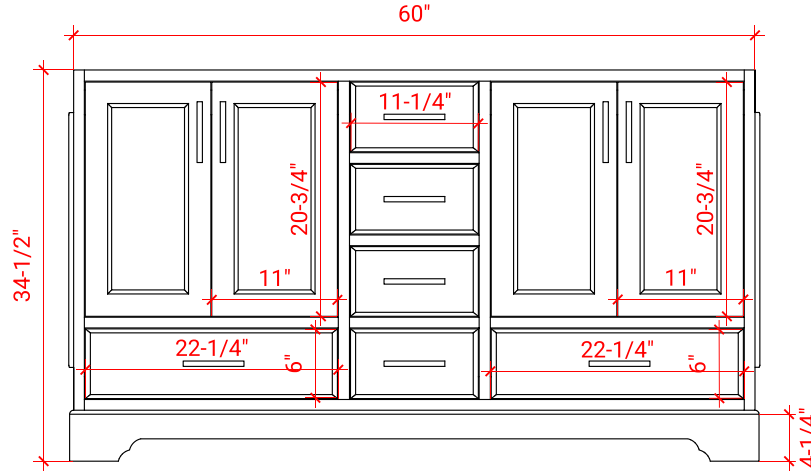

STAFFORD 60" DOUBLE SINK BASE CABINET

ARIEL

M060D

BASE CABINET DIMENSIONS

60" W x 21.5" D x 34.5" H

FEATURES

- Solid wood frame & plywood panels
- Dovetail drawers and joints
- Soft closing doors & drawers

HARDWARE FINISHES

Brushed Nickel Satin Brass Matte Black Polished Chrome

AVAILABLE COLORS

White Grey Midnight Blue

FRONT VIEW

SIDE VIEW

PLAN VIEW

61" DOUBLE RECTANGLE SINK COUNTERTOP WITH 1.5 IN. THICKNESS

ARIEL

OVERALL DIMENSIONS

61" W x 22" D x 1.5" H

COUNTERTOP OPTIONS

Carrara Marble
CW-061D-REC-CT

White Quartz
WQ-061D-REC-CT

FEATURES

- Solid countertop with mitered edges & seams
- Undermount white rectangular sink
- Pre-drilled for 8" widespread faucet

INCLUDED

- Countertop
- Matching Backsplash
- Rectangle Sinks

COUNTERTOP PLAN VIEW

EDGE SIDE VIEW

THREE DIMENSIONAL COUNTERTOP VIEW