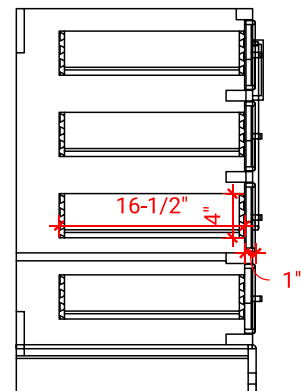

STAFFORD 60" DOUBLE SINK BASE CABINET

ARIEL

M060D

BASE CABINET DIMENSIONS

60" W x 21.5" D x 34.5" H

FEATURES

- Solid wood frame & plywood panels
- Dovetail drawers and joints
- Soft closing doors & drawers

HARDWARE FINISHES

Brushed Nickel Satin Brass Matte Black Polished Chrome

AVAILABLE COLORS

White Grey Midnight Blue

FRONT VIEW

SIDE VIEW

PLAN VIEW

61" DOUBLE RECTANGLE SINK COUNTERTOP WITH 1.5 IN. THICKNESS

ARIEL

OVERALL DIMENSIONS

61" W x 22" D x 1.5" H

COUNTERTOP OPTIONS

Carrara Marble
CW-061D-REC-CT

White Quartz
WQ-061D-REC-CT

FEATURES

- Solid countertop with mitered edges & seams
- Undermount white rectangular sink
- Pre-drilled for 8" widespread faucet

INCLUDED

- Countertop
- Matching Backsplash
- Rectangle Sinks

COUNTERTOP PLAN VIEW

EDGE SIDE VIEW

THREE DIMENSIONAL COUNTERTOP VIEW