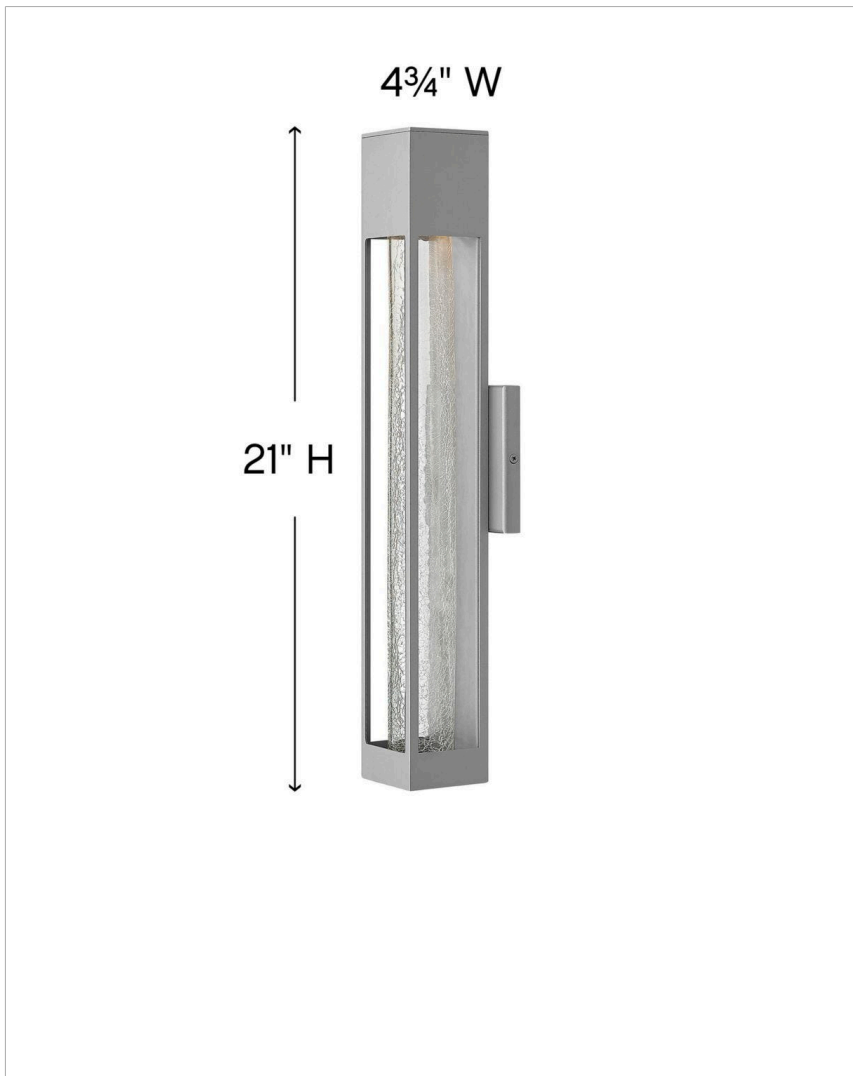

VAPOR

2854TT

MEDIUM WALL MOUNT LANTERN

Vapor's streamlined profile allows the spectacular crackled glass to star in this captivating design. The low profile back plate and stamped metal construction project a sleek, contemporary style statement.

DETAILS	
FINISH:	Titanium
MATERIAL:	Aluminum
GLASS:	Crackle

DIMENSIONS	
WIDTH:	4.8"
HEIGHT:	21"
WEIGHT:	3.5lb
BACK PLATE:	4.75" Sq.
EXTENSION:	3.8"
TOP TO OUTLET:	10.5"

LIGHT SOURCE	
LIGHT SOURCE:	Socket
WATTAGE:	1-35w GU10
VOLTAGE:	120v

SHIPPING	
CARTON LENGTH:	10
CARTON WIDTH:	7.5
CARTON HEIGHT:	24
CARTON WEIGHT:	5

PRODUCT DETAILS:

- Mounting hardware is hidden on the backplate to ensure a clean silhouette
- Suitable for use in wet (outdoor direct rain or sprinkler) locations as defined by NEC and CEC. Meets United States UL Underwriters Laboratories & CSA Canadian Standards Association Product Safety Standards
- Fixture is ADA compliant and adheres to the standards and guidelines listed by the Americans with Disabilities Act
- Vapor's stunning crackled glass casts spectacular light patterns, adding dramatic visual interest at night.
- 2 year finish warranty
- For LED lamping, a 6.5w GU10 LED lamp is recommended: GU10LED-3K
- Bold lines and a clean, minimalist style complement contemporary architecture
- Rich gray tone