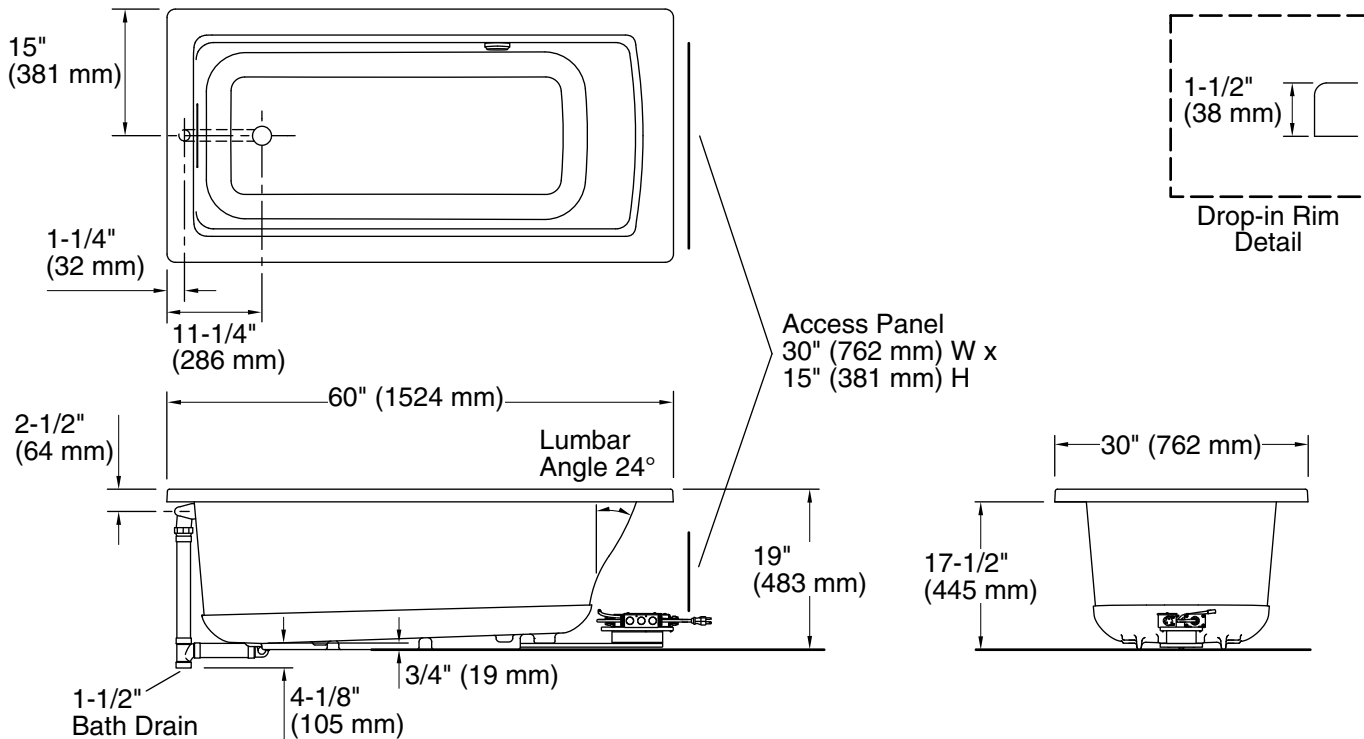

No change in measurements if connected with drain illustrated. (K-7272)

Required Electrical Service

One circuit required, protected with Class A Ground-Fault Circuit-Interrupter (GFCI). Outside North America, this device may be known as a Residual Current Device (RCD).

Heated Surface: 120 V, 15 A, 60 Hz

Technical Information

All product dimensions are nominal.

Installation:	Drop-in
Drain location:	End
Basin area, bottom:	45-1/8" x 19-11/16" (1146 mm x 500 mm)
Basin area, top:	52-1/8" x 22-1/16" (1324 mm x 560 mm)
Weight:	68 lbs (30.8 kg)
Minimum floor load:	45.5 lbs/ft² (222.2 kg/m²)
Water depth:	15-1/8" (384 mm)
Water capacity:	57 gal (215.8 L)
Cutout:	Drop-in, 85-1/2" x 20-1/2" (2172 mm x 521 mm)
Electrical component rating:	Heated Surface: 120 V, 0.5 A, 60 Hz, 65 W
Minimum flat for door:	2" (51 mm)

Notes

Measure your actual product for rough-in details. Install this product according to the installation instructions.

The hot water supply should be 70% of the capacity of the bath or greater. Installations will vary.

Provide one grounded electrical outlet within 24" (610 mm) of each component.

ADA compliant when installed to the specific requirements of these regulations.