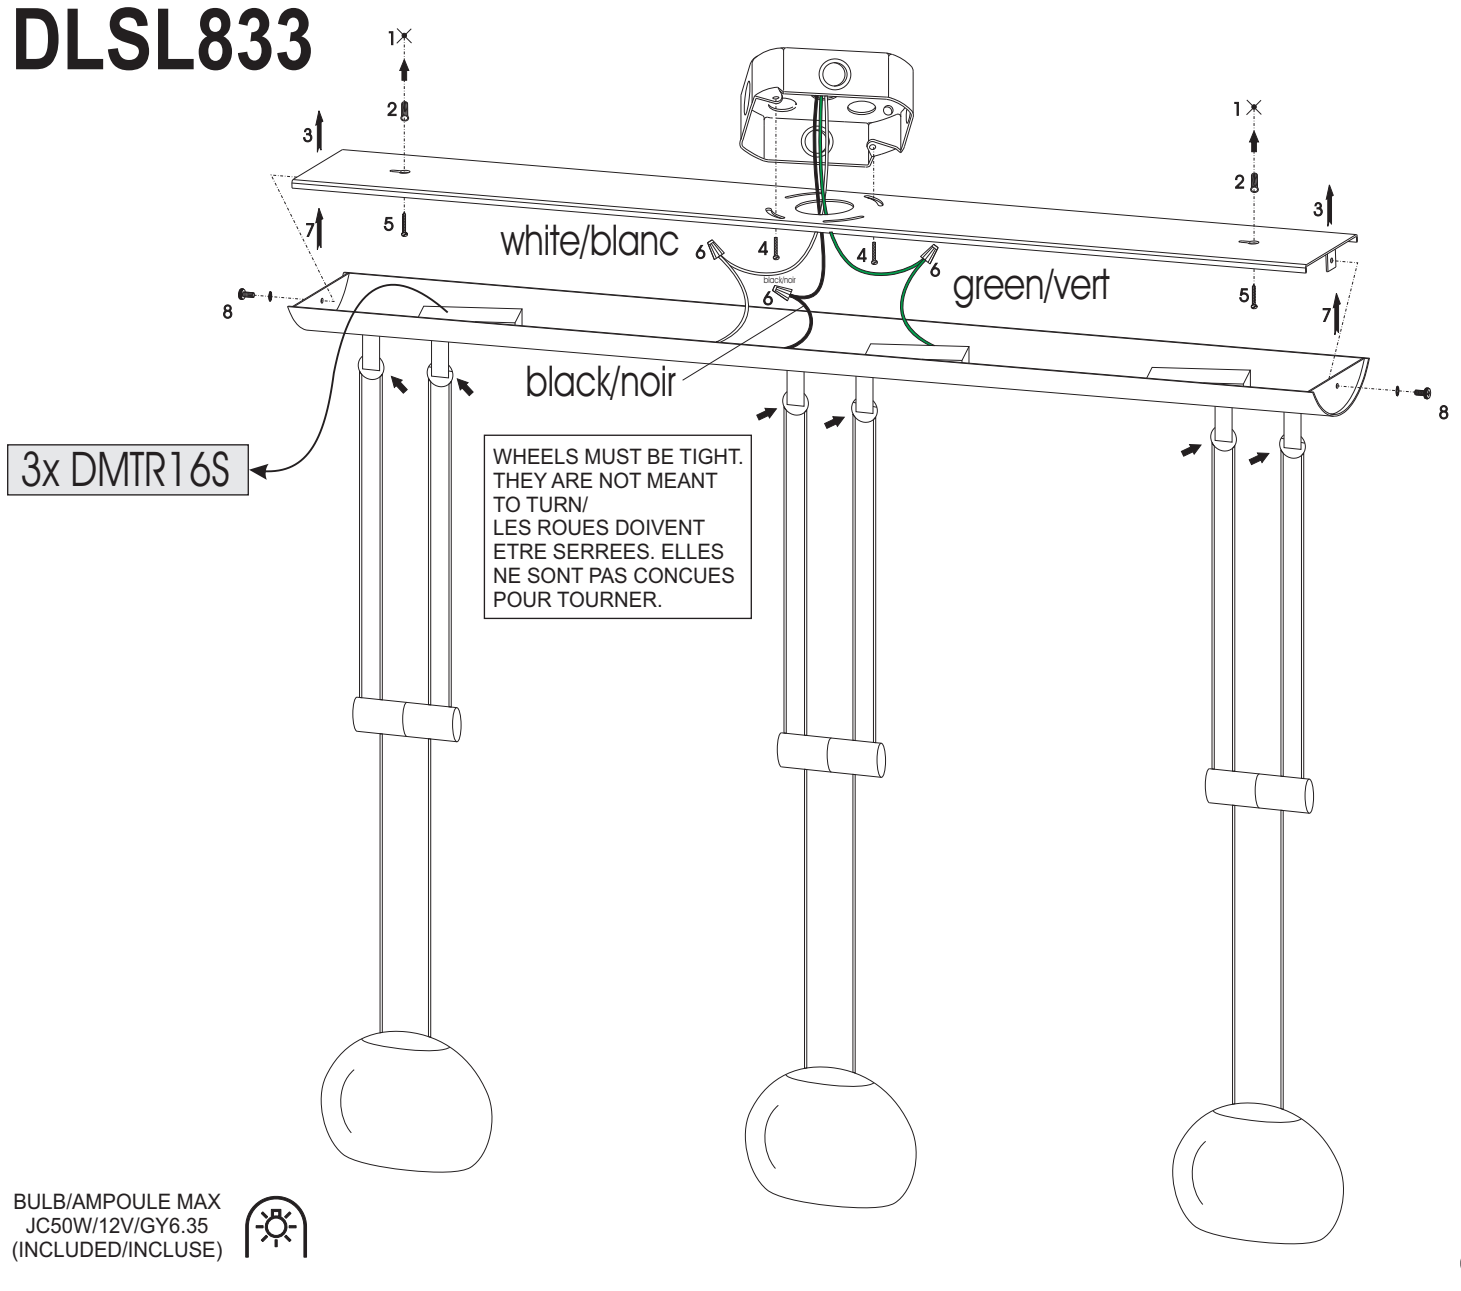

# DLSL833

BULB/AMPOULE MAX  
JC50W/12V/GY6.35  
(INCLUDED/INCLUDE)