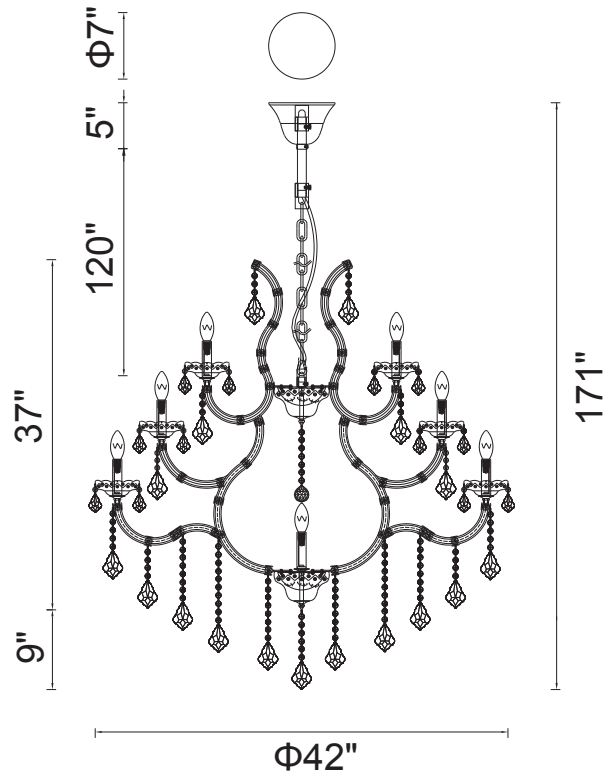

PROJECT: _____

FIXTURE TYPE: _____

LOCATION: _____

CONTACT/PHONE: _____

Item	8318P42C-33 (Clear)	Shade Color	-----	Lumens	-----
Collection	MARIA THERESA	Min Assembled Height	53"	Light Source	E12
Category	Chandelier	Max Assembled Height	171"	Bulb Info.	33x60W
Finish	Chrome	Width	42"	Included	-----
Glass	-----	Length	-----	Dimmable	Yes
Crystal	Clear	Extension Wall Mounts	-----	Colour Temp	-----
Acrylic	-----	Input	120V AC,60HZ,AC	Weight	101.41 Lbs