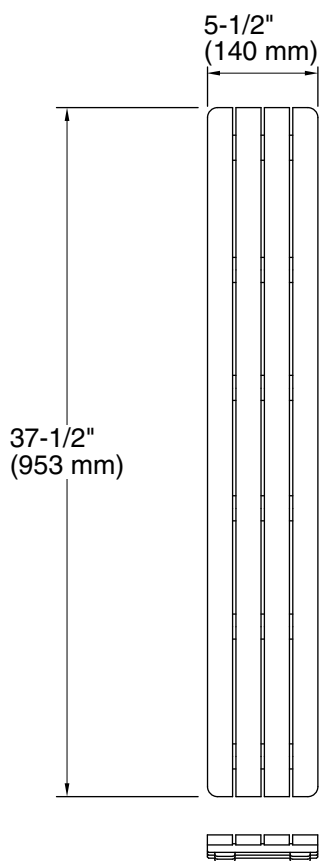

**Groove®**  
Drain Cover  
**K-9335**

**Features**

- High-grade teak wood.
- For use with the K-9997 Groove acrylic shower base.

**Recommended Products/Accessories**

K-9997 42" x 42" Single-threshold shower base

## Technical Information

All product dimensions are nominal.

Material: Wood