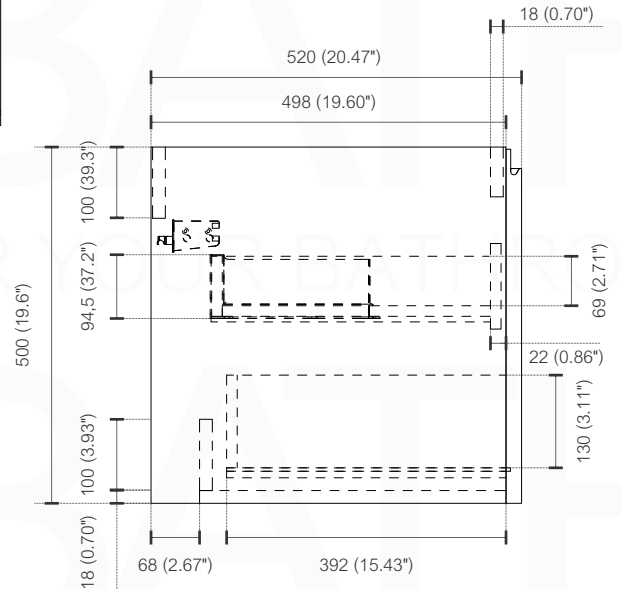

**BALLI48D**

Sink: BN1210DSINK

Dimensions:	width	depth	height
inches	47.24"	20.47"	23.75"
mm	1200	520	500

NOTE: DIMENSIONS AND TECHNICAL DETAILS ARE SUBJECT TO CHANGE WITHOUT NOTICE

. FRONT ELEVATION

. TOP ELEVATION

. SIDE ELEVATION