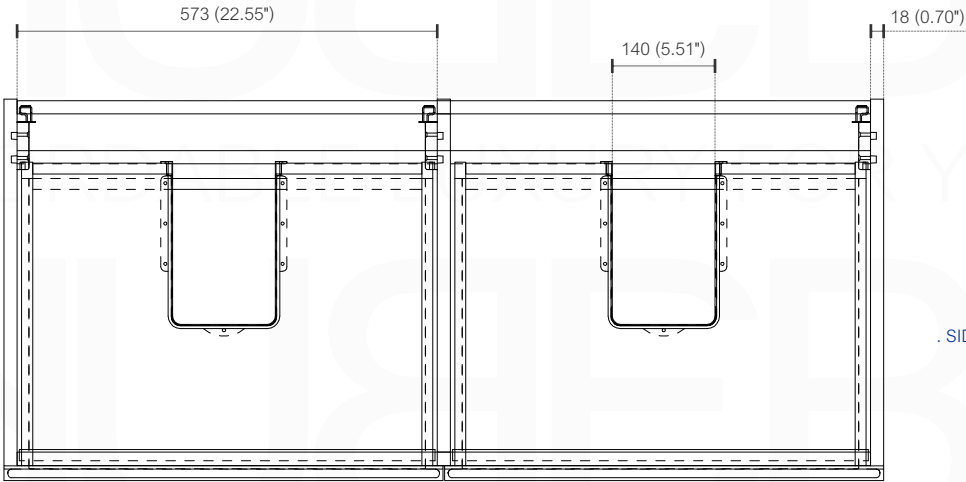

**BALLI48D**

Sink: BN1210DSINK

Dimensions:	width	depth	height
inches	47.24"	20.47"	23.75"
mm	1200	520	500

NOTE: DIMENSIONS AND TECHNICAL DETAILS ARE SUBJECT TO CHANGE WITHOUT NOTICE

. FRONT ELEVATION

. TOP ELEVATION

. SIDE ELEVATION