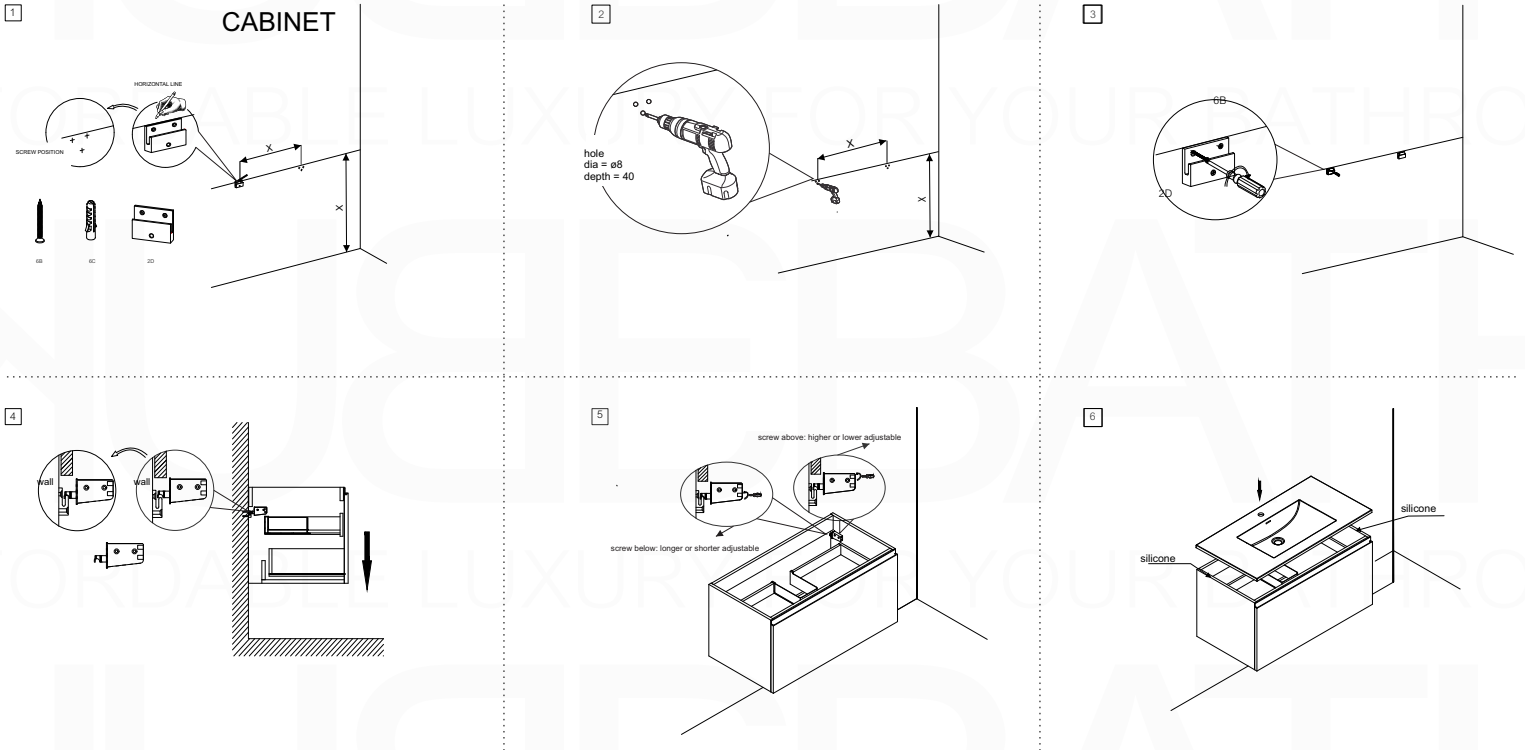

How to Install