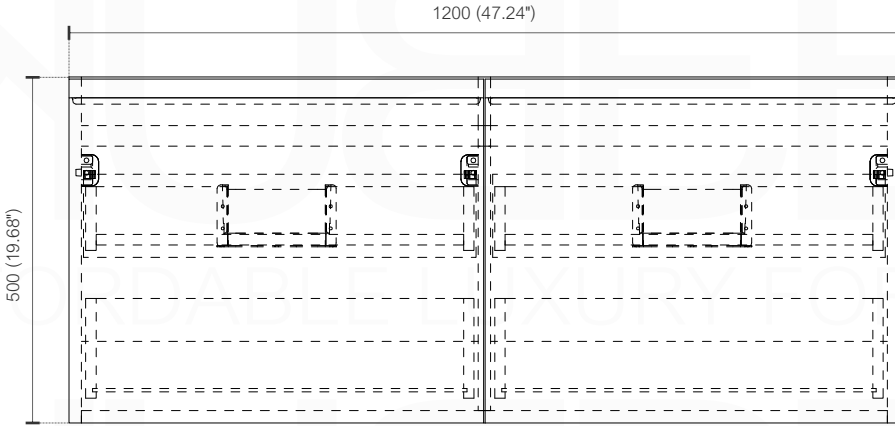

**BALLI48D**

Sink: BN1210DSINK

Dimensions:	width	depth	height
inches	47.24"	20.47"	23.75"
mm	1200	520	500

NOTE: DIMENSIONS AND TECHNICAL DETAILS ARE SUBJECT TO CHANGE WITHOUT NOTICE

. FRONT ELEVATION

. TOP ELEVATION

. SIDE ELEVATION