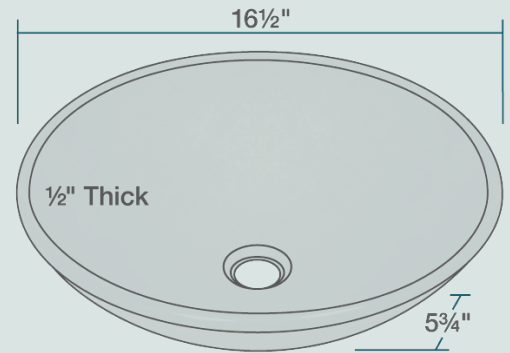

# 637 Foil Undertone Vessel Sink

16 1/2" x 16 1/2" x 5 3/4"  
 Tempered Glass  
 Limited Lifetime Warranty  
 Foil-Undertone Glass Sink

## Features

Vessel Installation	18" Minimum Cabinet Size	1/2" Thick	Tempered Glass	Limited Lifetime Warranty	One Bowl