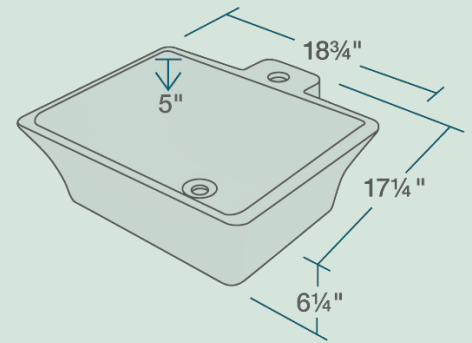

V290-BISQUE Vessel Sink

Porcelain

Our porcelain sinks are made of true vitreous china and are triple glazed to create the strongest sink you will find. All of our porcelain sinks are covered by a limited lifetime warranty. All undermount sinks come with a cardboard cutout template and mounting hardware.

18 3/4" x 17 1/4" x 6 1/4"
 Vessel Installation
 True Vitreous China
 No Hardware Needed
 Limited Lifetime Warranty

Accessories

*Accessories not included

Available Colors

Features

Vessel Installation	21" Minimum Cabinet Size	True Vitreous China	No Hardware Needed	Limited Lifetime Warranty	One Bowl