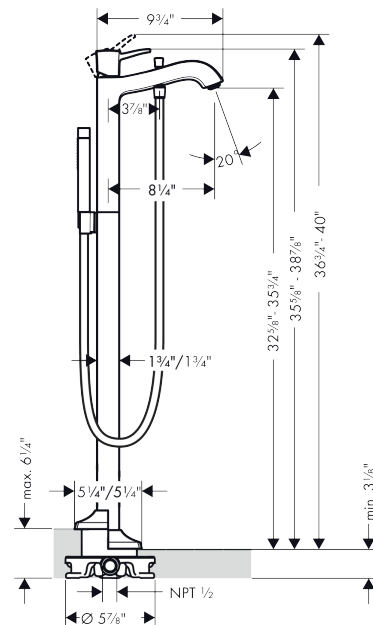

**Metropol Classic**  
**Freestanding Tub Filler Trim with 1.75 GPM Handshower**  
 Finishes : **chrome** Part no. : **31445001**

**Description**

**Features**

- consists of: Freestanding tub filler trim, Baton handshower, Handshower hose
- Ceramic cartridge
- Integrated double backflow prevention

**Item details**

List Price \$ 2,004.00

**Technology**

**Compliance**

**Product image**

**Scale drawing**

**Metropol Classic**  
**Freestanding Tub Filler Trim with 1.75 GPM Handshower**  
 Finishes : **chrome**    Part no. : **31445001**

**Exploded drawing**

Year of production: >01/19

**Metropol Classic**  
**Freestanding Tub Filler Trim with 1.75 GPM Handshower**  
 Finishes : **chrome** Part no. : **31445001**

## Spare parts list

Year of production: >01/19

Pos.	Description	Part no.	Price	PU
1	handle	92817000	-	1
2	screw cover	96338000	-	1
3	flange	97406000	-	1
4	nut	97209000	-	1
5	O-Ring 32x2	98193000	-	1
6	cartridge, assy	92730000	-	1
7	locking screw for handle	95140000	-	1
8	seal	95008000	-	1
9	aerator M24x1 (30 l/min)	96512000	-	1
10	diverter knob	97981000	-	1
11	sleeve	97979000	-	1
12	selector	97978000	-	1
13	set of non return valves DW 15	94074000	-	1
14	shower hose 1,25 m	28282000	-	1
15	seal	98058000	-	1
16	shower holder, assy	96295000	-	1
17	handshower	04486000	-	1
18	filter packing	94246000	-	1
19	O-ring 9x1,5	98117000	-	1
20	hexagon socket screw M10x35	97670000	-	1
21	O-ring 29x3	98371000	-	1
22	O-ring 44x2,5	98162000	-	1
23	O-ring 7x2	98419000	-	1
a	extension set 60 mm	97686000	-	1