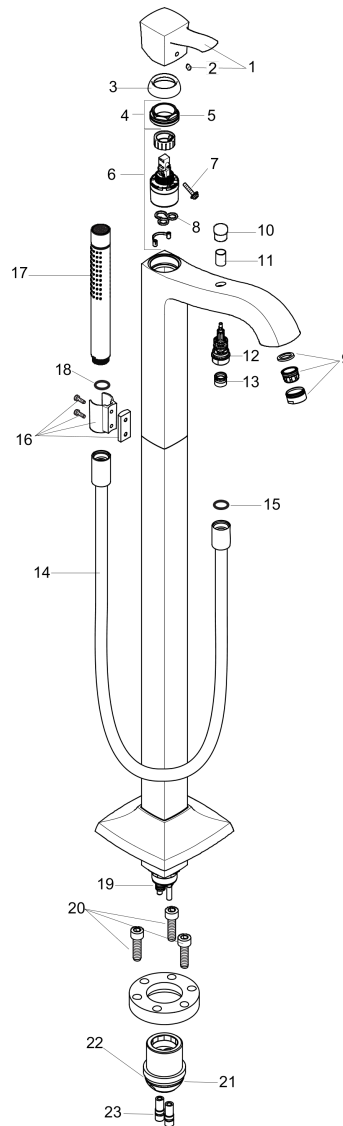

**Metropol Classic**  
**Freestanding Tub Filler Trim with 1.75 GPM Handshower**  
 Finishes : **chrome** Part no. : **31445001**

**Description**

**Features**

- consists of: Freestanding tub filler trim, Baton handshower, Handshower hose
- Ceramic cartridge
- Integrated double backflow prevention

**Item details**

List Price \$ 2,004.00

**Technology**

**Compliance**

**Product image**

**Scale drawing**

**Metropol Classic**  
**Freestanding Tub Filler Trim with 1.75 GPM Handshower**  
 Finishes : **chrome**    Part no. : **31445001**

**Exploded drawing**

Year of production: >01/19

**Metropol Classic**  
**Freestanding Tub Filler Trim with 1.75 GPM Handshower**  
 Finishes : **chrome** Part no. : **31445001**

## Spare parts list

Year of production: >01/19

Pos.	Description	Part no.	Price	PU
1	handle	92817000	-	1
2	screw cover	96338000	-	1
3	flange	97406000	-	1
4	nut	97209000	-	1
5	O-Ring 32x2	98193000	-	1
6	cartridge, assy	92730000	-	1
7	locking screw for handle	95140000	-	1
8	seal	95008000	-	1
9	aerator M24x1 (30 l/min)	96512000	-	1
10	diverter knob	97981000	-	1
11	sleeve	97979000	-	1
12	selector	97978000	-	1
13	set of non return valves DW 15	94074000	-	1
14	shower hose 1,25 m	28282000	-	1
15	seal	98058000	-	1
16	shower holder, assy	96295000	-	1
17	handshower	04486000	-	1
18	filter packing	94246000	-	1
19	O-ring 9x1,5	98117000	-	1
20	hexagon socket screw M10x35	97670000	-	1
21	O-ring 29x3	98371000	-	1
22	O-ring 44x2,5	98162000	-	1
23	O-ring 7x2	98419000	-	1
a	extension set 60 mm	97686000	-	1