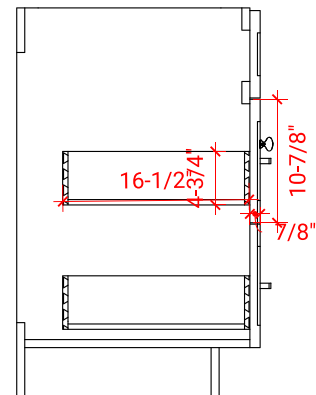

HAMLET 60" SINGLE SINK BASE CABINET

ARIEL

F060S

BASE CABINET DIMENSIONS

60" W x 21.5" D x 34.5" H

FEATURES

- Solid wood frame & plywood panels
- Dovetail drawers and joints
- Soft closing doors & drawers

HARDWARE FINISHES

Brushed Nickel Satin Brass Matte Black Polished Chrome

AVAILABLE COLORS

White Grey Midnight Blue Black

FRONT VIEW

SIDE VIEW

PLAN VIEW

OVERALL DIMENSIONS

61" W x 22" D x 0.75" H

COUNTERTOP PLAN VIEW

EDGE SIDE VIEW

THREE DIMENSIONAL COUNTERTOP VIEW