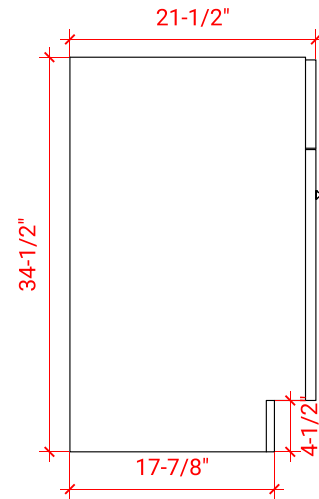

HAMLET 60" SINGLE SINK BASE CABINET

ARIEL

F060S

BASE CABINET DIMENSIONS

60" W x 21.5" D x 34.5" H

FEATURES

- Solid wood frame & plywood panels
- Dovetail drawers and joints
- Soft closing doors & drawers

HARDWARE FINISHES

Brushed Nickel Satin Brass Matte Black Polished Chrome

AVAILABLE COLORS

White Grey Midnight Blue Black

FRONT VIEW

SIDE VIEW

PLAN VIEW

OVERALL DIMENSIONS

61" W x 22" D x 0.75" H

COUNTERTOP PLAN VIEW

EDGE SIDE VIEW

THREE DIMENSIONAL COUNTERTOP VIEW