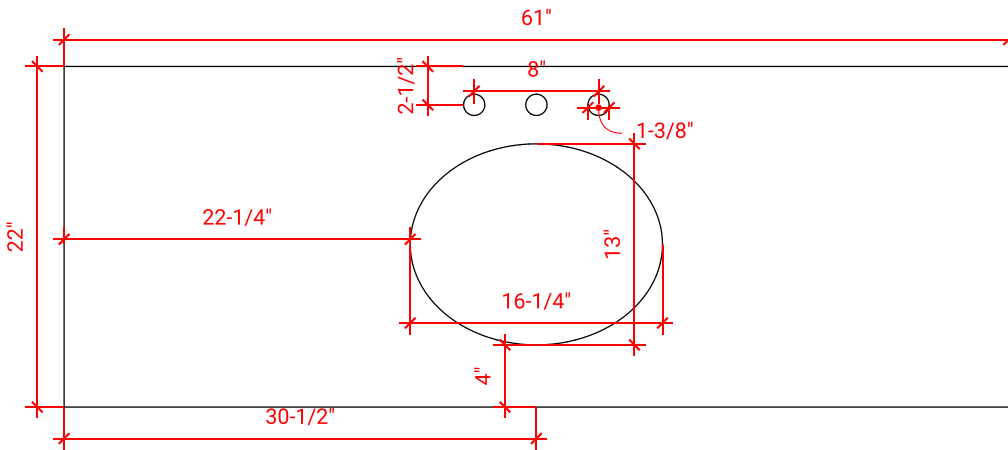

HAMLET 60" SINGLE SINK BASE CABINET

ARIEL

F060S

BASE CABINET DIMENSIONS

60" W x 21.5" D x 34.5" H

FEATURES

- Solid wood frame & plywood panels
- Dovetail drawers and joints
- Soft closing doors & drawers

HARDWARE FINISHES

Brushed Nickel Satin Brass Matte Black Polished Chrome

AVAILABLE COLORS

White Grey Midnight Blue Black

FRONT VIEW

SIDE VIEW

PLAN VIEW

OVERALL DIMENSIONS

61" W x 22" D x 0.75" H

COUNTERTOP OPTIONS

Carrara Marble
CW2-061S-OVL-CT

FEATURES

- Solid countertop with mitered edges & seams
- Undermount white oval sink
- Pre-drilled for 8" widespread faucet

INCLUDED

- Countertop
- Matching Backsplash
- Oval Sink

COUNTERTOP PLAN VIEW

EDGE SIDE VIEW

THREE DIMENSIONAL COUNTERTOP VIEW