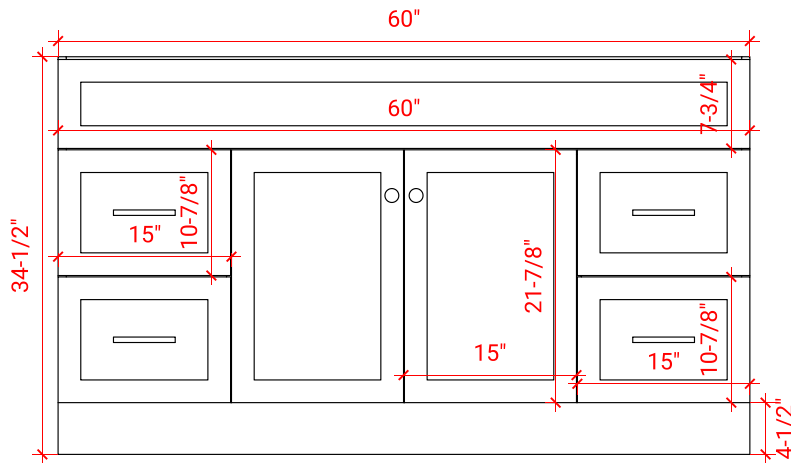

HAMLET 60" SINGLE SINK BASE CABINET

ARIEL

F060S

BASE CABINET DIMENSIONS

60" W x 21.5" D x 34.5" H

FEATURES

- Solid wood frame & plywood panels
- Dovetail drawers and joints
- Soft closing doors & drawers

HARDWARE FINISHES

Brushed Nickel Satin Brass Matte Black Polished Chrome

AVAILABLE COLORS

White Grey Midnight Blue Black

FRONT VIEW

SIDE VIEW

PLAN VIEW

OVERALL DIMENSIONS

61" W x 22" D x 0.75" H

COUNTERTOP OPTIONS

Carrara Marble
CW2-061S-OVL-CT

FEATURES

- Solid countertop with mitered edges & seams
- Undermount white oval sink
- Pre-drilled for 8" widespread faucet

INCLUDED

- Countertop
- Matching Backsplash
- Oval Sink

COUNTERTOP PLAN VIEW

EDGE SIDE VIEW

THREE DIMENSIONAL COUNTERTOP VIEW