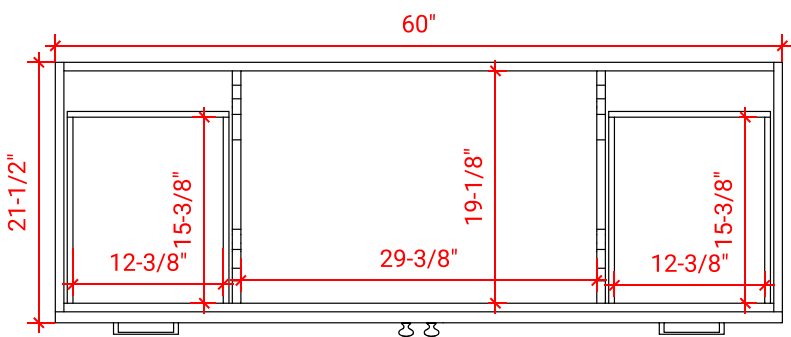

HAMLET 60" SINGLE SINK BASE CABINET

ARIEL

F060S

BASE CABINET DIMENSIONS

60" W x 21.5" D x 34.5" H

FEATURES

- Solid wood frame & plywood panels
- Dovetail drawers and joints
- Soft closing doors & drawers

HARDWARE FINISHES

Brushed Nickel Satin Brass Matte Black Polished Chrome

AVAILABLE COLORS

White Grey Midnight Blue Black

FRONT VIEW

SIDE VIEW

PLAN VIEW

OVERALL DIMENSIONS

61" W x 22" D x 0.75" H

COUNTERTOP PLAN VIEW

EDGE SIDE VIEW

THREE DIMENSIONAL COUNTERTOP VIEW