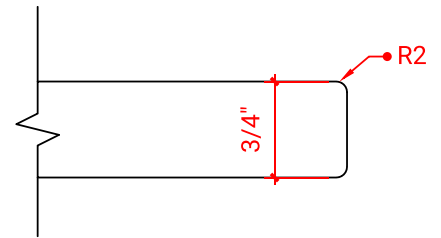

HAMLET 60" SINGLE SINK BASE CABINET

ARIEL

F060S

BASE CABINET DIMENSIONS

60" W x 21.5" D x 34.5" H

FEATURES

- Solid wood frame & plywood panels
- Dovetail drawers and joints
- Soft closing doors & drawers

HARDWARE FINISHES

COUNTERTOP OPTIONS

Carrara Marble
CW2-061S-OVL-CT

FEATURES

- Solid countertop with mitered edges & seams
- Undermount white oval sink
- Pre-drilled for 8" widespread faucet

INCLUDED

- Countertop
- Matching Backsplash
- Oval Sink

COUNTERTOP PLAN VIEW

EDGE SIDE VIEW

THREE DIMENSIONAL COUNTERTOP VIEW