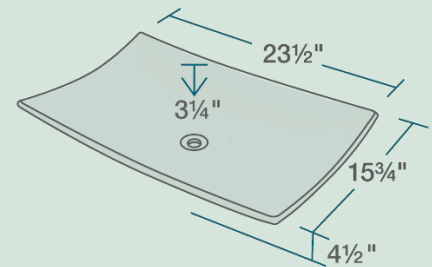

V360-WHITE Vessel Sink

Porcelain

Our porcelain sinks are made of true vitreous china and are triple glazed to create the strongest sink you will find. All of our porcelain sinks are covered by a limited lifetime warranty. All undermount sinks come with a cardboard cutout template and mounting hardware.

23 1/2" x 15 3/4" x 4 1/2"
 Vessel Installation
 True Vitreous China
 No Hardware Needed
 Limited Lifetime Warranty

Accessories

*Accessories not included

Available Colors

Features

Vessel Installation	24" Minimum Cabinet Size	True Vitreous China	No Hardware Needed	Limited Lifetime Warranty	One Bowl