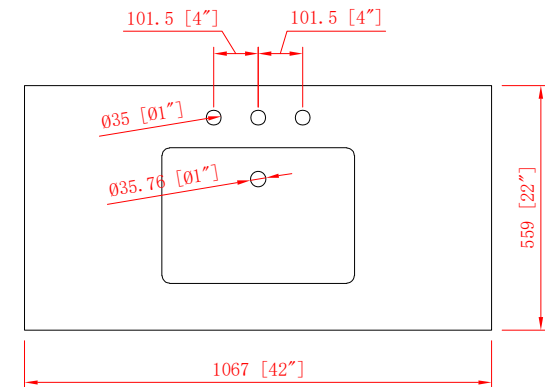

42" Bathroom vanity

42 in.W x 22 in.D x 38 in.H
(106.7 cm x 55.9 cm x 95.8 cm)

Top View

Back View