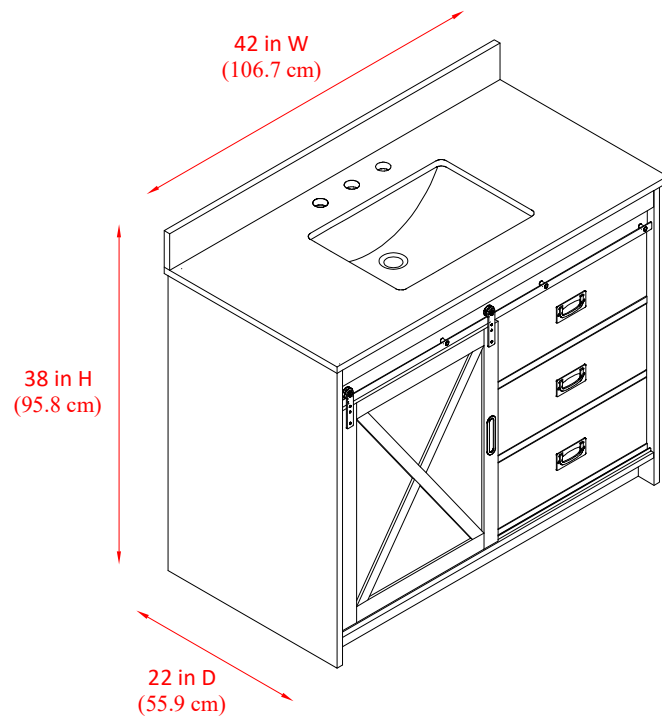

42" Bathroom vanity

42 in.W x 22 in.D x 38 in.H
(106.7 cm x 55.9 cm x 95.8 cm)

Top View

Back View