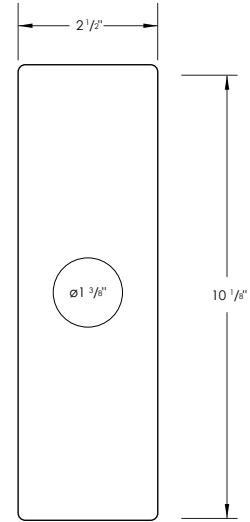

SINGLE HOLE KITCHEN PLATES

A-803

100% STAINLESS STEEL STURDY THICK METAL

DIMENSIONS

FINISH

BRUSHED
NICKEL (B)

MATTE
BLACK (N)

BRUSHED
GOLD (G)