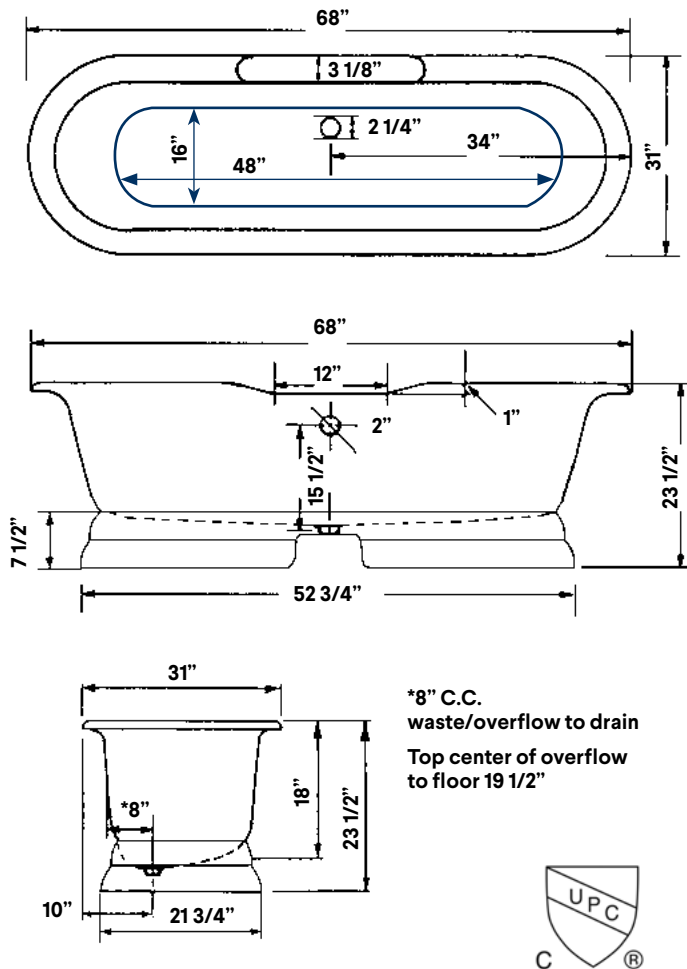

Regal Cast Iron Bath With Pedestal Base

#2120 | 68"L x 31"W x 24"H
370 lbs, 50 gallons

Cheviot Products' cast iron bathtubs are hand-made in Europe with the finest materials. Fired with a thick coating of AA grade titanium-based enamel for unparalleled hardness and non-porosity, the extremely durable surface is easy to clean and resistant to stains, bacteria and other microbes. Cast iron also keeps your bath warm for the longest possible time.

Rim Configuration
Flat Area on Rim

Colours
White or Biscuit Interior with Matching or Custom Colour Exterior

Note
Rough-in dimensions may vary +/- 1/2" and are subject to change. No responsibility is assumed by Cheviot Products Inc. One Year Limited Warranty against manufacturer's defects.

Related Products

#5127 Tub Filler
with Hand Shower

#5106 Tub Filler
with Hand Shower

#3411 Water
Supply Lines

#2222 Waste &
Overflow