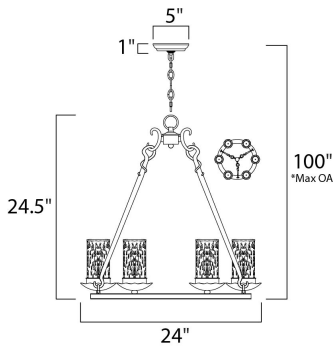

*max overall height

MEASUREMENTS

- DIMENSION : 24" L x 24" W x 24.5" H
- MAX OAH : 100" OAH
- CANOPY : 5" W x 1" H x 5" L
- HANGING WEIGHT : 15.88 lb

LAMPING

- INPUT VOLTAGE : 120V
- BULB : 6 x 60W Incandescent E12 Candelabra , 360W Total
- BULB INCLUDED : (Not Included)
- DIMMABLE : Yes