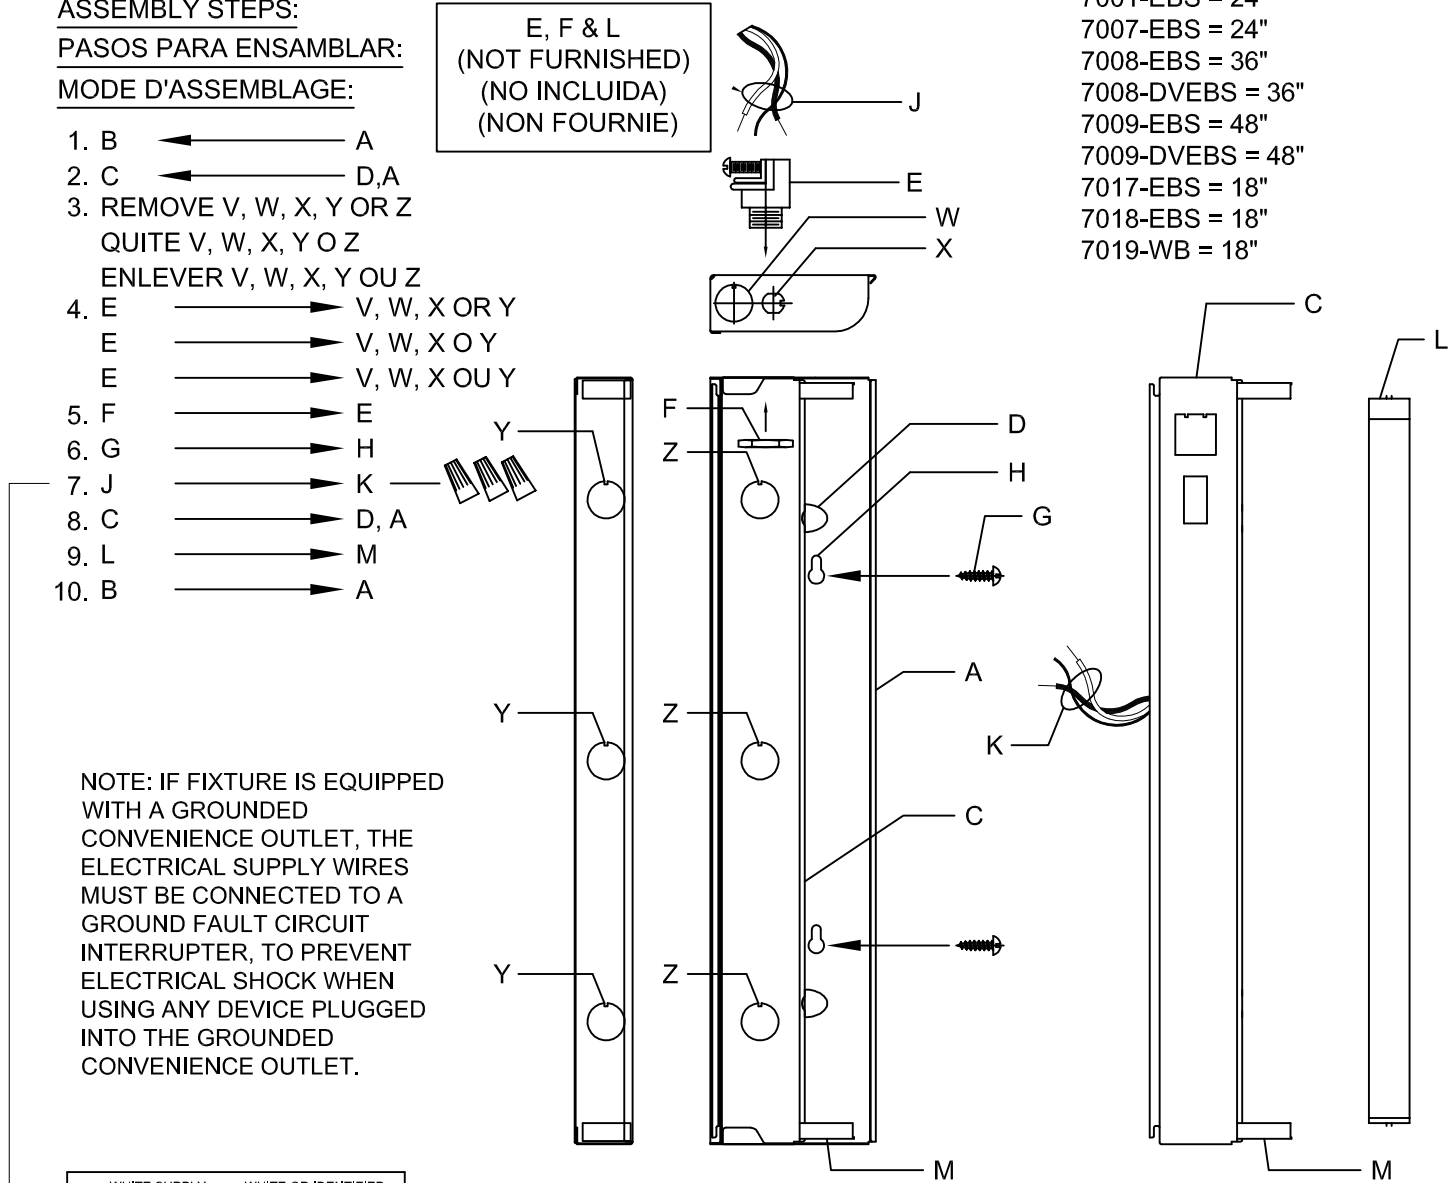

Assembly & Installation Instructions

CAUTION: Read instructions carefully and turn electricity off at main circuit breaker panel before beginning installation.

SEE TABLE

WARNING - If any Special Control Devices are used with this Fixture, Follow the Instructions Carefully to assure full compliance with N.E.C. requirements. If there are any questions, contact a Qualified Electrical Contractor.

CAUTION - All glass is fragile, use care when handling Glass component(s) and or Lamp(s).

WARNING - This product contains chemicals known to the State of California to cause cancer, birth defects and /or other reproductive harm. Thoroughly wash hands after installing, handling, cleaning, or otherwise touching this product.

NOTE: Lamp contains mercury, dispose of according to applicable laws. 1-800-555-5629 www.lamprecycle.org

ASSEMBLY STEPS:

PASOS PARA ENSAMBLAR:

MODE D'ASSEMBLAGE:

1. B ← A
2. C ← D,A
3. REMOVE V, W, X, Y OR Z
  QUITE V, W, X, Y O Z
  ENLEVER V, W, X, Y OU Z
4. E → V, W, X OR Y
  E → V, W, X O Y
  E → V, W, X OU Y
5. F → E
6. G → H
7. J → K
8. C → D, A
9. L → M
10. B → A

E, F & L
(NOT FURNISHED)
(NO INCLUIDA)
(NON FOURNIE)

- 7001-EBS = 24"
- 7007-EBS = 24"
- 7008-EBS = 36"
- 7008-DVEBS = 36"
- 7009-EBS = 48"
- 7009-DVEBS = 48"
- 7017-EBS = 18"
- 7018-EBS = 18"
- 7019-WB = 18"

NOTE: IF FIXTURE IS EQUIPPED WITH A GROUNDED CONVENIENCE OUTLET, THE ELECTRICAL SUPPLY WIRES MUST BE CONNECTED TO A GROUND FAULT CIRCUIT INTERRUPTER, TO PREVENT ELECTRICAL SHOCK WHEN USING ANY DEVICE PLUGGED INTO THE GROUNDED CONVENIENCE OUTLET.