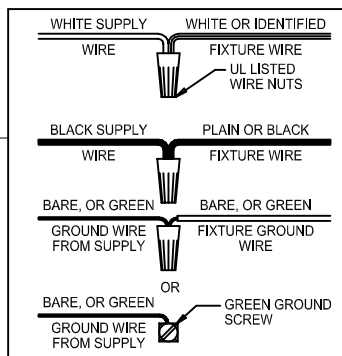

Assembly & Installation Instructions

CAUTION: Read instructions carefully and turn electricity off at main circuit breaker panel before beginning installation.

SEE TABLE

WARNING - If any Special Control Devices are used with this Fixture, Follow the Instructions Carefully to assure full compliance with N.E.C. requirements. If there are any questions, contact a Qualified Electrical Contractor.

CAUTION - All glass is fragile, use care when handling Glass component(s) and or Lamp(s).

WARNING - This product contains chemicals known to the State of California to cause cancer, birth defects and /or other reproductive harm. Thoroughly wash hands after installing, handling, cleaning, or otherwise touching this product.

NOTE: Lamp contains mercury, dispose of according to applicable laws. 1-800-555-5629 www.lamprecycle.org

ASSEMBLY STEPS:

PASOS PARA ENSAMBLAR:

MODE D'ASSEMBLAGE:

1. B ← A
2. C ← D,A
3. REMOVE V, W, X, Y OR Z
  QUITE V, W, X, Y O Z
  ENLEVER V, W, X, Y OU Z
4. E → V, W, X OR Y
  E → V, W, X O Y
  E → V, W, X OU Y
5. F → E
6. G → H
7. J → K
8. C → D, A
9. L → M
10. B → A

E, F & L
(NOT FURNISHED)
(NO INCLUIDA)
(NON FOURNIE)

- 7001-EBS = 24"
- 7007-EBS = 24"
- 7008-EBS = 36"
- 7008-DVEBS = 36"
- 7009-EBS = 48"
- 7009-DVEBS = 48"
- 7017-EBS = 18"
- 7018-EBS = 18"
- 7019-WB = 18"

NOTE: IF FIXTURE IS EQUIPPED WITH A GROUNDED CONVENIENCE OUTLET, THE ELECTRICAL SUPPLY WIRES MUST BE CONNECTED TO A GROUND FAULT CIRCUIT INTERRUPTER, TO PREVENT ELECTRICAL SHOCK WHEN USING ANY DEVICE PLUGGED INTO THE GROUNDED CONVENIENCE OUTLET.