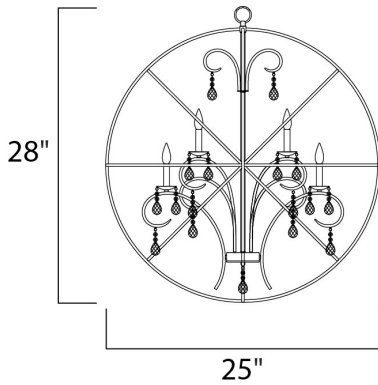

FINISHES OPTION

-  Anthracite / Polished Nickel
-  Oil Rubbed Bronze

MATERIAL

Steel, Crystal

RATINGS

cULus
Dry Location

ADDITIONAL

ADJUSTABLE
OPERATING TEMPERATURE:
-20°C (-4°F), 40°C (104°F)

MEASUREMENTS

DIMENSION : 25" L x 25" W x 28" H
 MAX OAH : 64" OAH
 HANGING WEIGHT : 16.5 lb

LAMPING

INPUT VOLTAGE : 120V
 BULB : 6 x 60W Incandescent E12 Candelabra , 360W Total
 BULB INCLUDED : (Not Included)
 DIMMABLE : Yes