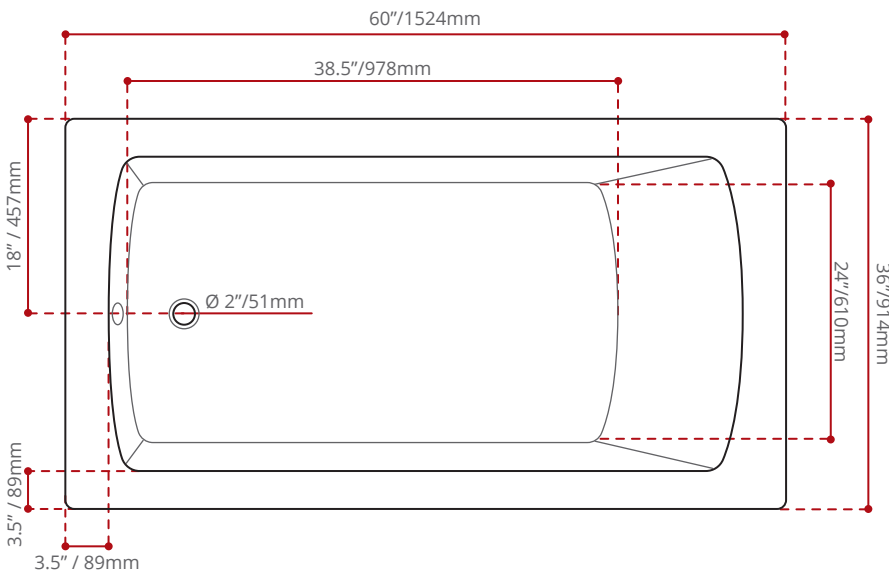

**DESCRIPTION:**

- Classic Style.
- High gloss / Crack-resistant acrylic.
- Made in Canada.
- Complies with CSA & IAPMO standards.

**AVAILABLE OPTIONS:**

- Biscuit & black Colour. ○ ●
- Textured Bottom

**JETTING OPTIONS:**

**WATER DEPTH**

13.5" / 343mm

**CAPACITY**

70.6 gal.  
267.3 litres of water

**SHIPPING DIMENSIONS**

62 x 38 x 24" / 1575 x 965 x 610mm

**NET WEIGHT**

29 kg / 64 lbs

**GROSS WEIGHT**

35.8 kg / 79 lbs

Measurements may vary ± 5mm  
- Diagram NOT to scale -