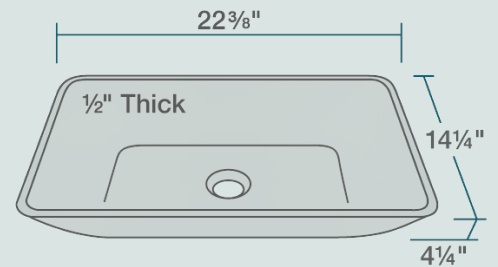

22 3/8" x 14 1/4" x 4 1/4"
 1/2" Thick Bowl
 Tempered Glass
 Limited Lifetime Warranty
 Taupe-Colored Glass Throughout

Accessories

*Accessories not included

Available Colors

Features

Vessel Installation	24" Minimum Cabinet Size	1/2" Thick	Tempered Glass	Multiple Colors Available	Limited Lifetime Warranty
One Bowl					