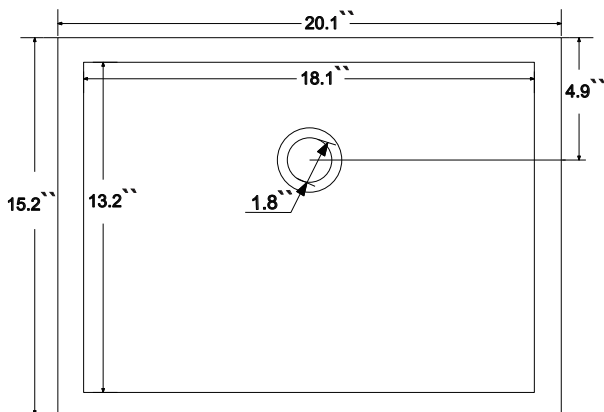

Countertop & Sink

Dimensions:

Countertop: 60"x22"x0.75"

Rectangle undermount basin: 20.1"x15.2"x7.5"