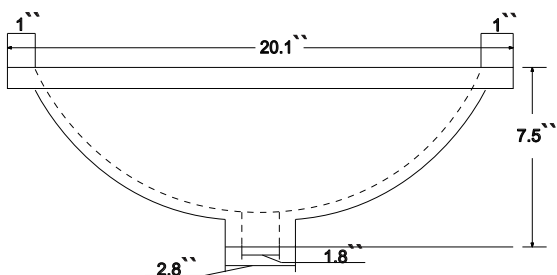

Countertop & Sink

Dimensions:

Countertop: 60"x22"x0.75"

Rectangle undermount basin: 20.1"x15.2"x7.5"