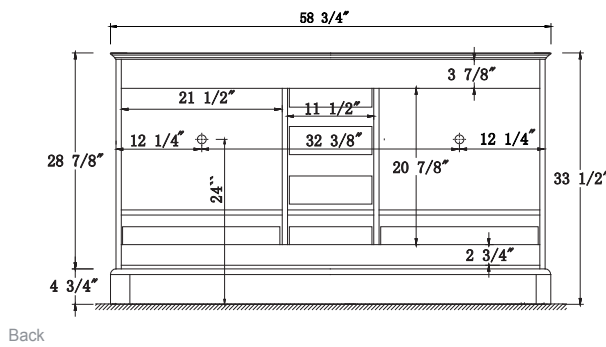

Dimensions

Features

- Solid Wood & Hardwood Construction
- 6 Soft-close Drawers
- 4 Soft-close Doors
- Brushed nickel hardware
- Adjustable leg levelers
- cUPC Undermount Basin

Dimensions:

- 60``x22``x34 1/4``(With Top)
- 58 3/4``x21 3/8``x33 1/2``(Vanity Only)

Countertop: 60"x22"x0.75"

Rectangle undermount basin: 20.1"x15.2"x7.5"