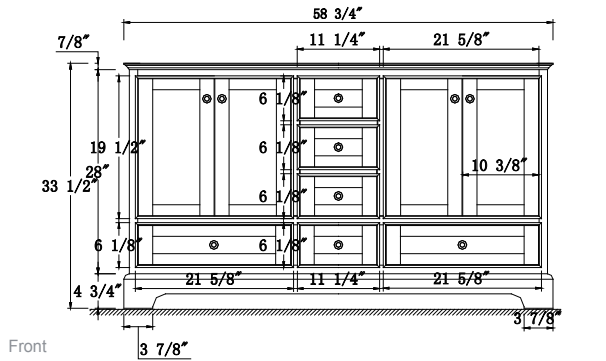

Dimensions

Features

- Solid Wood & Hardwood Construction
- 6 Soft-close Drawers
- 4 Soft-close Doors
- Brushed nickel hardware
- Adjustable leg levelers
- cUPC Undermount Basin

Dimensions:

- 60``x22``x34 1/4``(With Top)
- 58 3/4``x21 3/8``x33 1/2``(Vanity Only)

Countertop: 60"x22"x0.75"

Rectangle undermount basin: 20.1"x15.2"x7.5"