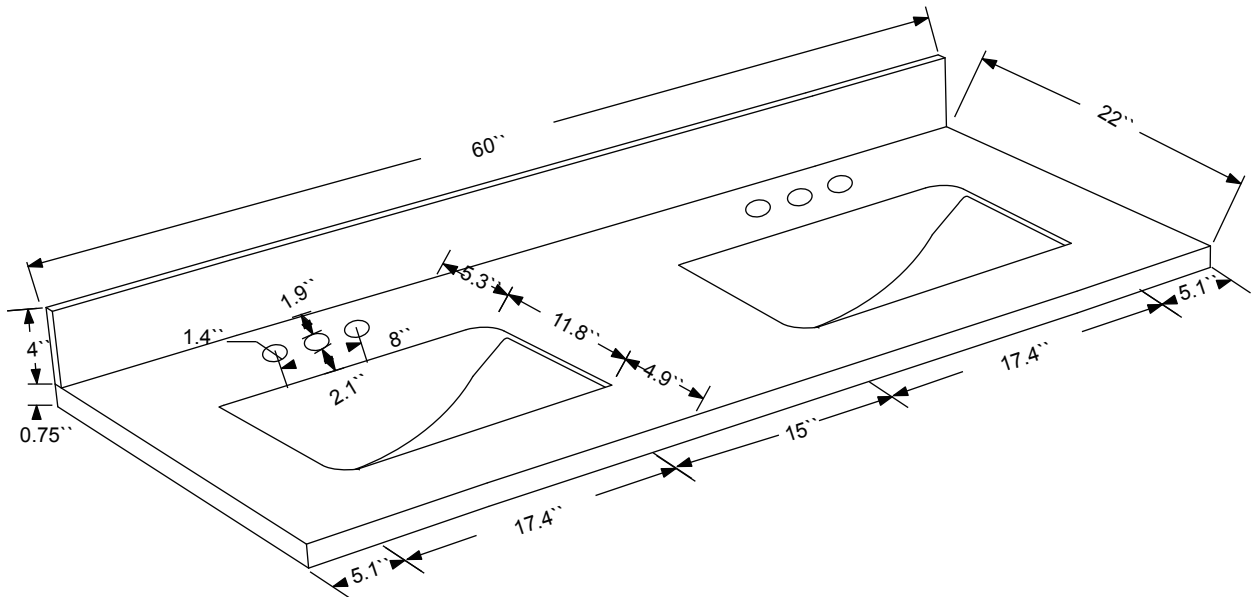

Countertop & Sink

Dimensions:

Countertop: 60"x22"x0.75"

Rectangle undermount basin: 20.1"x15.2"x7.5"