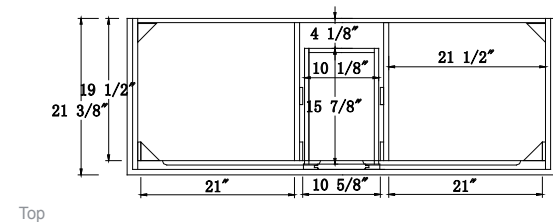

Dimensions

Features

- Solid Wood & Hardwood Construction
- 6 Soft-close Drawers
- 4 Soft-close Doors
- Brushed nickel hardware
- Adjustable leg levelers
- cUPC Undermount Basin

Dimensions:

- 60``x22``x34 1/4``(With Top)
- 58 3/4``x21 3/8``x33 1/2``(Vanity Only)

Countertop: 60"x22"x0.75"

Rectangle undermount basin: 20.1"x15.2"x7.5"