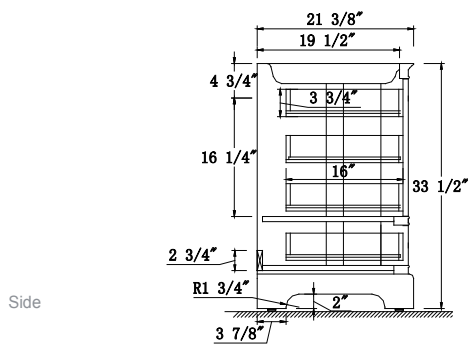

Dimensions

Features

- Solid Wood & Hardwood Construction
- 6 Soft-close Drawers
- 4 Soft-close Doors
- Brushed nickel hardware
- Adjustable leg levelers
- cUPC Undermount Basin

Dimensions:

- 60``x22``x34 1/4``(With Top)
- 58 3/4``x21 3/8``x33 1/2``(Vanity Only)

Countertop: 60"x22"x0.75"

Rectangle undermount basin: 20.1"x15.2"x7.5"