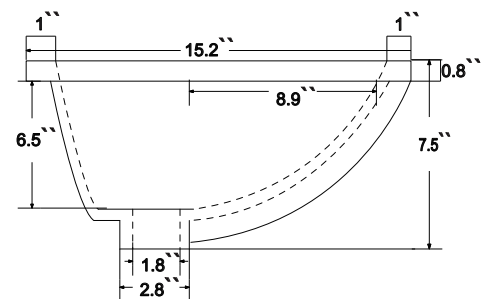

Countertop & Sink

Dimensions:

Countertop: 60"x22"x0.75"

Rectangle undermount basin: 20.1"x15.2"x7.5"