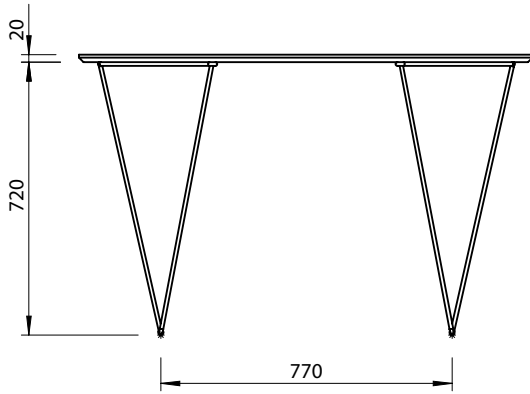

Technical Information

ROW 120

20min

25kg