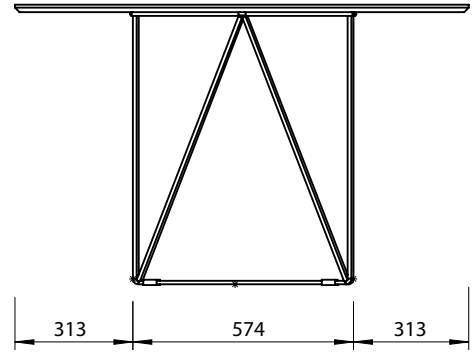

Technical Information

ROW 120

20min

25kg