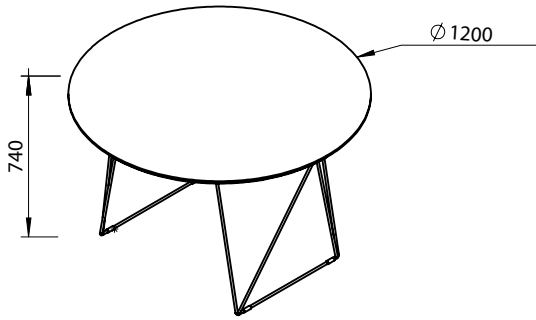

Technical Information

ROW 120

20min

25kg