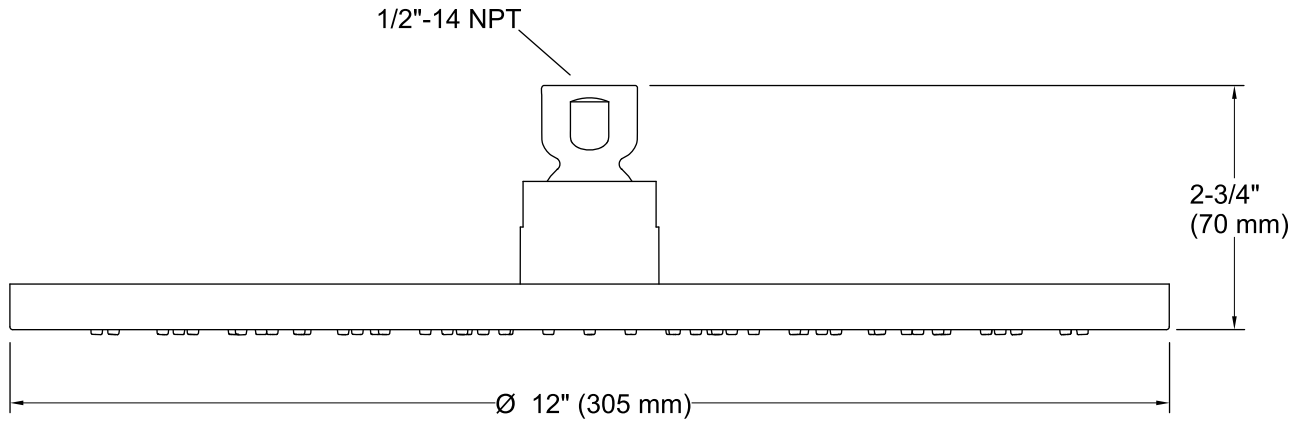

Features

- Single-function Rain showerhead.
- MasterClean™ spray nozzles prohibit mineral buildup for easy cleaning.
- Katalyst™ Spray Technology with air induction ball joint.
- Optimized sprayface for maximum performance.
- 2.5 gallon (9.5 L) per minute flow rate.

Material

- Solid brass construction.

Installation

- 1/2" - 14 NPT connection.

Optional Products/Accessories

K-7394 Shower Arm

Codes/Standards

ASME A112.18.1/CSA B125.1
DOE - Energy Policy Act 1992

Technical Information

All product dimensions are nominal.

Showerhead/Body Spray:

Rated maximum flow: 2.5 gal/min (9.5 l/min)

Notes

Install this product according to the installation guide.