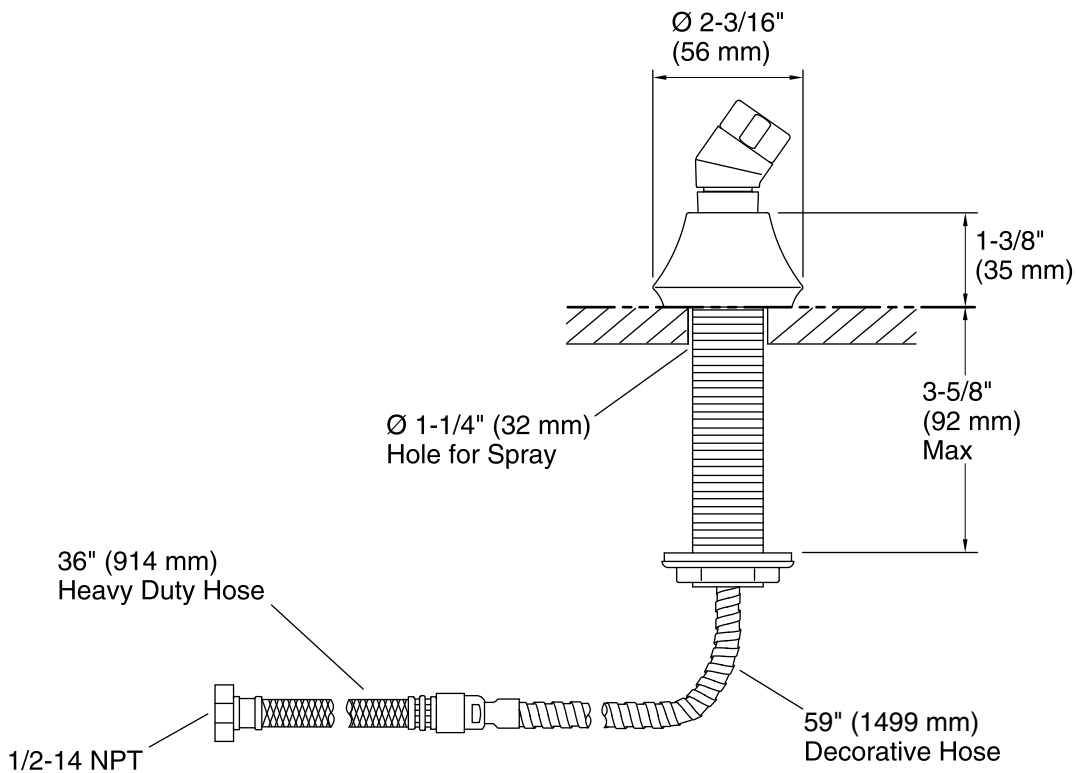

## Features

- Includes Polished Chrome handshower hose.
- For use with a handshower (sold separately).
- Coordinates with Forté faucets and accessories.

## Installation

- Deck- or bath-mount.

## Technical Information

All product dimensions are nominal.