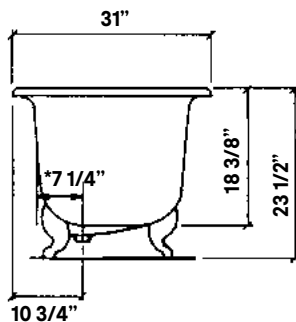

## Regal Cast Iron Bath

#2126 | 61" L x 31" W x 24" H  
280 lbs, 45 gallons

Cheviot Products' cast iron bathtubs are hand-made in Europe with the finest materials. Fired with a thick coating of AA grade titanium-based enamel for unparalleled hardness and non-porosity, the extremely durable surface is easy to clean and resistant to stains, bacteria and other microbes. Cast iron also keeps your bath warm for the longest possible time.

**Note**  
Rough-in dimensions may vary +/- 1/2" and are subject to change. No responsibility is assumed by Cheviot Products Inc. One Year Limited Warranty against manufacturer's defects.

\*8 1/2" C.C. waste/overflow to drain  
Top center of overflow to floor 19 1/4"