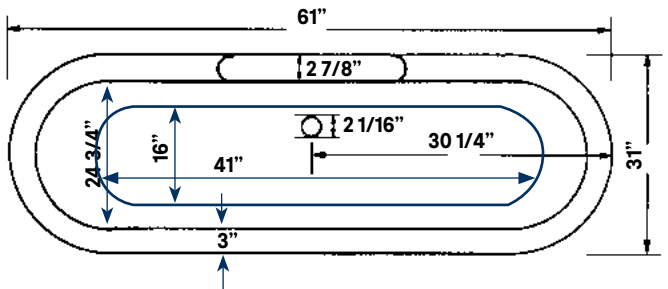

## Regal Cast Iron Bath

#2126 | 61" L x 31" W x 24" H  
280 lbs, 45 gallons

Cheviot Products' cast iron bathtubs are hand-made in Europe with the finest materials. Fired with a thick coating of AA grade titanium-based enamel for unparalleled hardness and non-porosity, the extremely durable surface is easy to clean and resistant to stains, bacteria and other microbes. Cast iron also keeps your bath warm for the longest possible time.

**Note**  
Rough-in dimensions may vary +/- 1/2" and are subject to change. No responsibility is assumed by Cheviot Products Inc. One Year Limited Warranty against manufacturer's defects.

\*8 1/2" C.C. waste/overflow to drain  
Top center of overflow to floor 19 1/4"