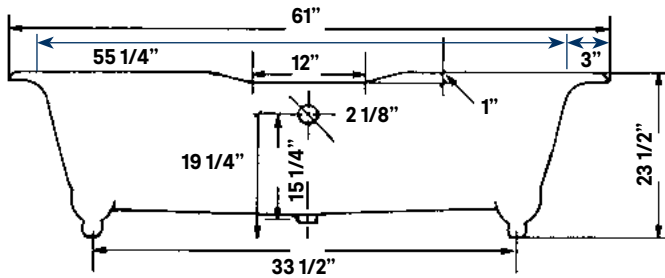

## Regal Cast Iron Bath

#2126 | 61" L x 31" W x 24" H  
280 lbs, 45 gallons

Cheviot Products' cast iron bathtubs are hand-made in Europe with the finest materials. Fired with a thick coating of AA grade titanium-based enamel for unparalleled hardness and non-porosity, the extremely durable surface is easy to clean and resistant to stains, bacteria and other microbes. Cast iron also keeps your bath warm for the longest possible time.

**Note**  
Rough-in dimensions may vary +/- 1/2" and are subject to change. No responsibility is assumed by Cheviot Products Inc. One Year Limited Warranty against manufacturer's defects.

\*8 1/2" C.C. waste/overflow to drain  
Top center of overflow to floor 19 1/4"