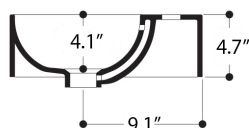

AXA

NORMAL

WS118_LAVABO DA PIANO E SOSPESO CON PIANO RUBINETTERIA
OVERTOP OR WALL-HUNG BASIN WITH TAP HOLE 50X37 CM

N.B.: Le misure indicate possono subire una variazione dello 0,8 % circa, dovuta ad usura stampi o a piccole variazioni delle caratteristiche tecniche relative alle materie prime che compongono l' impasto.

N.B.: Indicated size could have a variation of about 0,8 % due to the usure of the moulds or the small variations of the raw materials' technical characteristics used in the mixture.

Collection
Normal

Model |
Normal 50A-
WS11801

Dimensions Metric

1 inch = 2.54 cm
1 inch = 25.4 mm

WS[®]
BATH
COLLECTIONS

1051 Lea Drive - Collegeville, PA 19426
Tel. 215 513 9400 - Fax 610 831 0215
www.ws bathcollections.com - info@ws bathcollections.com

MOUNTING HARDWARE

Wall-mount installation

Bolts

Vessel/ countertop installation

Silicone (*optional*)

Collection
Normal

Model |
Normal 50A-
WS11801

Dimensions Metric
1 inch = 2.54 cm
1 inch = 25.4 mm