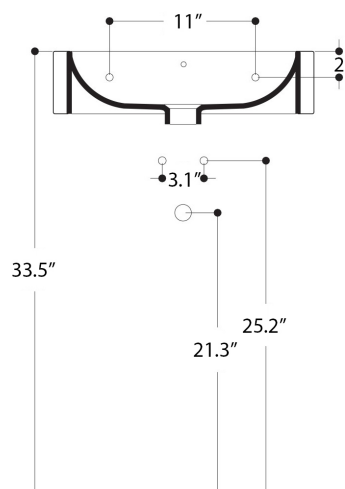

AXA

NORMAL

WS118_LAVABO DA PIANO E SOSPESO CON PIANO RUBINETTERIA
OVERTOP OR WALL-HUNG BASIN WITH TAP HOLE 50X37 CM

N.B.: Le misure indicate possono subire una variazione dello 0,8 % circa, dovuta ad usura stampi o a piccole variazioni delle caratteristiche tecniche relative alle materie prime che compongono l' impasto.

N.B.: Indicated size could have a variation of about 0,8 % due to the usure of the moulds or the small variations of the raw materials' technical characteristics used in the mixture.

Collection
Normal

Model |
Normal 50A-
WS11801

Dimensions Metric

1 inch = 2.54 cm
1 inch = 25.4 mm

WS[®]
BATH
COLLECTIONS

1051 Lea Drive - Collegeville, PA 19426
Tel. 215 513 9400 - Fax 610 831 0215
www.ws bathcollections.com - info@ws bathcollections.com

MOUNTING HARDWARE

Wall-mount installation

Bolts

Vessel/ countertop installation

Silicone (*optional*)

Collection
Normal

Model |
Normal 50A-
WS11801

Dimensions Metric
1 inch = 2.54 cm
1 inch = 25.4 mm