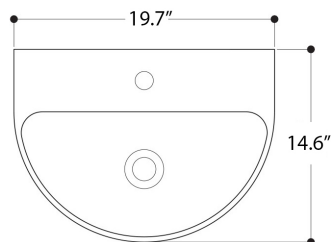

AXA

NORMAL

WS118_LAVABO DA PIANO E SOSPESO CON PIANO RUBINETTERIA
OVERTOP OR WALL-HUNG BASIN WITH TAP HOLE 50X37 CM

N.B.: Le misure indicate possono subire una variazione dello 0,8 % circa, dovuta ad usura stampi o a piccole variazioni delle caratteristiche tecniche relative alle materie prime che compongono l' impasto.

N.B.: Indicated size could have a variation of about 0,8 % due to the usure of the moulds or the small variations of the raw materials' technical characteristics used in the mixture.

Collection
Normal

Model |
Normal 50A-
WS11801

Dimensions Metric

1 inch = 2.54 cm
1 inch = 25.4 mm

WS[®]
BATH
COLLECTIONS

1051 Lea Drive - Collegeville, PA 19426
Tel. 215 513 9400 - Fax 610 831 0215
www.ws bathcollections.com - info@ws bathcollections.com

MOUNTING HARDWARE

Wall-mount installation

Bolts

Vessel/ countertop installation

Silicone (*optional*)

Collection
Normal

Model |
Normal 50A-
WS11801

Dimensions Metric
1 inch = 2.54 cm
1 inch = 25.4 mm