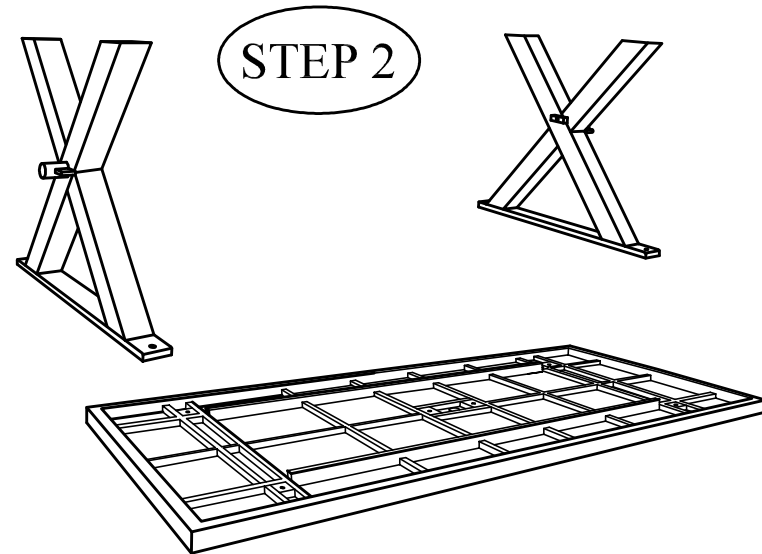

## ASSEMBLY INSTRUCTIONS # TNA7936 Teak Vineyard Dining Table With Composite Table Top

FOLLOW STEPS 1-3 ABOVE:

**ASSEMBLY TIPS:** Use Caution with Heavy Tables and only assemble with a minimum of two people on soft surfaces as not to damage table tops. Assembly should be face down as shown. Use patience when inserting screws & bolts to find the matching holes before locking down to avoid unnecessary damage. Please use care since the Table surface area & parts are handmade. Thanks!