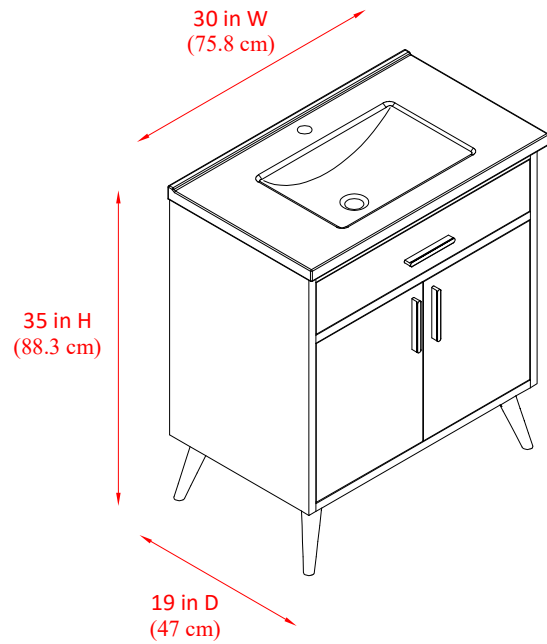

30" Bathroom vanity

30 in.W x 19 in.D x 35 in.H
(75.8 cm x 47 cm x 88.3 cm)

Top View

Back View