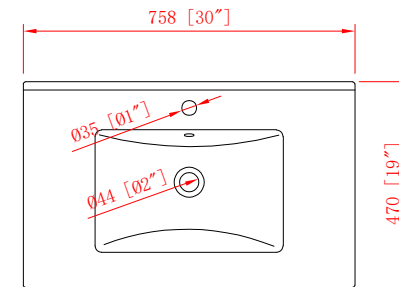

30" Bathroom vanity

30 in.W x 19 in.D x 35 in.H
(75.8 cm x 47 cm x 88.3 cm)

Top View

Back View