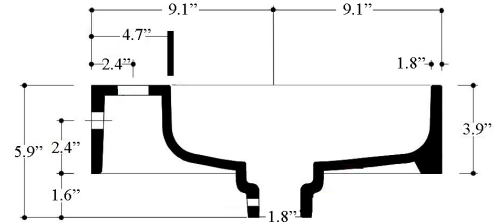

- ADA Compliant

* WS Bath Collections reserves the right to revise dimensions or information on this sheet without notice

Collection Unit Plus	Model Unit Plus 80A	Dimensions Metric <i>1 inch = 2.54 cm</i> <i>1 inch = 25.4 mm</i>	 1051 Lea Drive - Collegeville, PA 19426 Tel. 215 513 9400 - Fax 610 831 0215 www.ws bathcollections.com - info@ws bathcollections.com
----------------------------------	---------------------------------	---	---

Product Specs Sheets

Unit Plus 80A

Bottom View
Concealed Drain Configuration

Collection |
Unit Plus

Model |
Unit Plus 80A

Dimensions Metric

1 inch = 2.54 cm
1 inch = 25.4 mm

WS®
BATH
COLLECTIONS

Model |
Unit Plus 80A

Dimensions Metric
1 inch = 2.54 cm
1 inch = 25.4 mm

WS®
BATH
COLLECTIONS

1051 Lea Drive - Collegeville, PA 19426
Tel. 215 513 9400 - Fax 610 831 0215

www.ws bathcollections.com - info@ws bathcollections.com