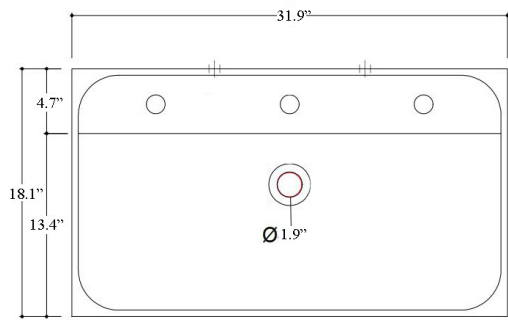

- ADA Compliant

* WS Bath Collections reserves the right to revise dimensions or information on this sheet without notice

Collection Unit Plus	Model Unit Plus 80A	Dimensions Metric <i>1 inch = 2.54 cm</i> <i>1 inch = 25.4 mm</i>	 1051 Lea Drive - Collegeville, PA 19426 Tel. 215 513 9400 - Fax 610 831 0215 www.ws bathcollections.com - info@ws bathcollections.com
----------------------------------	---------------------------------	---	---

Product Specs Sheets

Unit Plus 80A

Bottom View
Concealed Drain Configuration

Collection |
Unit Plus

Model |
Unit Plus 80A

Dimensions Metric

1 inch = 2.54 cm
1 inch = 25.4 mm

WS®
BATH
COLLECTIONS

Model |
Unit Plus 80A

Dimensions Metric
1 inch = 2.54 cm
1 inch = 25.4 mm

WS®
BATH
COLLECTIONS

1051 Lea Drive - Collegeville, PA 19426
Tel. 215 513 9400 - Fax 610 831 0215

www.ws bathcollections.com - info@ws bathcollections.com