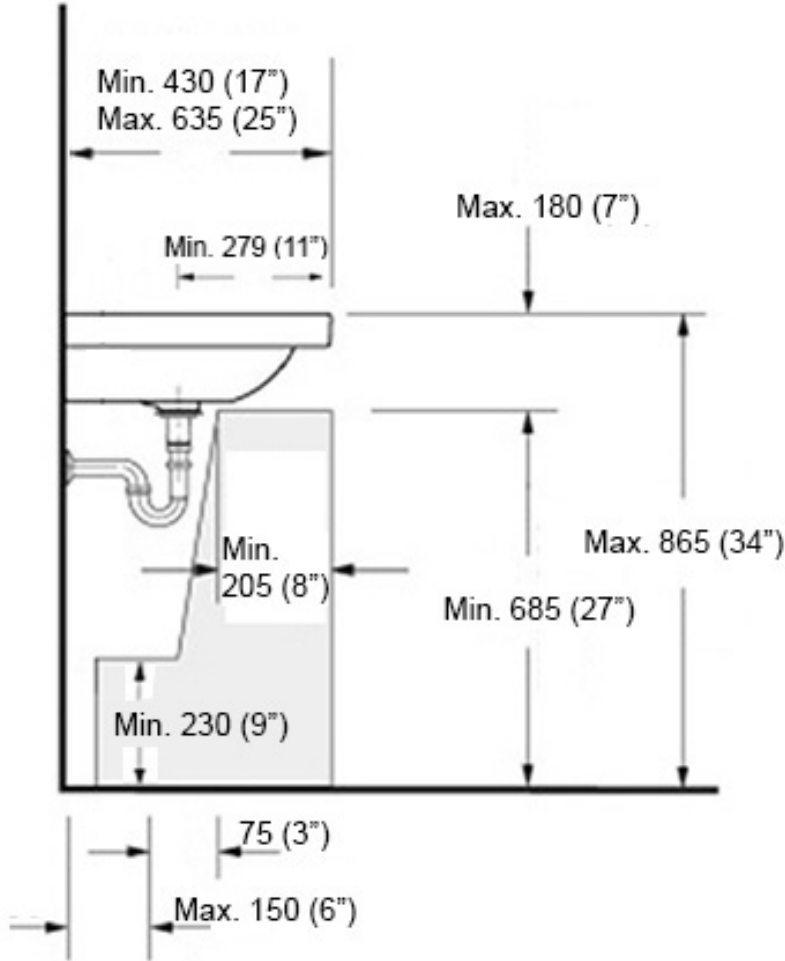

- ADA Compliant

* WS Bath Collections reserves the right to revise dimensions or information on this sheet without notice

Collection Unit Plus	Model Unit Plus 80A	Dimensions Metric <i>1 inch = 2.54 cm</i> <i>1 inch = 25.4 mm</i>	 1051 Lea Drive - Collegeville, PA 19426 Tel. 215 513 9400 - Fax 610 831 0215 www.ws bathcollections.com - info@ws bathcollections.com
----------------------------------	---------------------------------	---	---

Product Specs Sheets

Unit Plus 80A

Bottom View
Concealed Drain Configuration

Collection |
Unit Plus

Model |
Unit Plus 80A

Dimensions Metric

1 inch = 2.54 cm
1 inch = 25.4 mm

WS®
BATH
COLLECTIONS

Model |
Unit Plus 80A

Dimensions Metric
1 inch = 2.54 cm
1 inch = 25.4 mm

WS®
BATH
COLLECTIONS

1051 Lea Drive - Collegeville, PA 19426
Tel. 215 513 9400 - Fax 610 831 0215

www.ws bathcollections.com - info@ws bathcollections.com

Recommended ADA Installation

Note: ADA Compliant when installed in accordance with ADA guidelines

<p>Collection Unit Plus</p>	<p>Model Unit Plus 80</p>	<p>Dimensions Metric 1 inch = 2.54 cm 1 inch = 25.4 mm</p>	<p>WS[®] BATH COLLECTIONS 1051 Lea Drive - Collegeville, PA 19426 Tel. 215 513 9400 - Fax 610 831 0215 www.ws bathcollections.com - info@ws bathcollections.com</p>
--	--	--	--