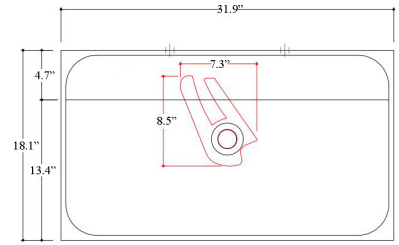

Related Items:

- WSBC 53991 | Push Waste Drain
- WSBC 53922 | Decorative Trap

Finishes:

 Glossy White

SKU# | Options:

- Unit Plus 80A.00 | No Faucet Hole
- Unit Plus 80A.01 | Single Faucet Hole

Codes & Standards:

- ADA Compliant

* WS Bath Collections reserves the right to revise dimensions or information on this sheet without notice

Collection Unit Plus	Model Unit Plus 80A	Dimensions Metric <i>1 inch = 2.54 cm</i> <i>1 inch = 25.4 mm</i>	 1051 Lea Drive - Collegeville, PA 19426 Tel. 215 513 9400 - Fax 610 831 0215 www.ws bathcollections.com - info@ws bathcollections.com
----------------------------------	---------------------------------	---	---

Product Specs Sheets

Unit Plus 80A

Bottom View
Concealed Drain Configuration

Collection |
Unit Plus

Model |
Unit Plus 80A

Dimensions Metric

1 inch = 2.54 cm
1 inch = 25.4 mm

WS®
BATH
COLLECTIONS

Model |
Unit Plus 80A

Dimensions Metric
1 inch = 2.54 cm
1 inch = 25.4 mm

WS®
BATH
COLLECTIONS

1051 Lea Drive - Collegeville, PA 19426
Tel. 215 513 9400 - Fax 610 831 0215

www.ws bathcollections.com - info@ws bathcollections.com