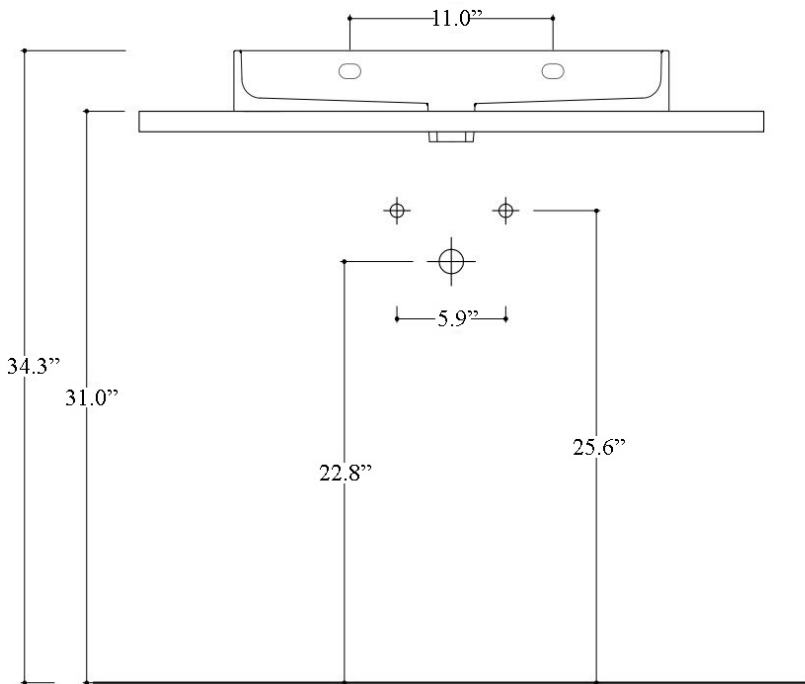

- ADA Compliant

* WS Bath Collections reserves the right to revise dimensions or information on this sheet without notice

Collection Unit Plus	Model Unit Plus 80A	Dimensions Metric <i>1 inch = 2.54 cm</i> <i>1 inch = 25.4 mm</i>	 1051 Lea Drive - Collegeville, PA 19426 Tel. 215 513 9400 - Fax 610 831 0215 www.ws bathcollections.com - info@ws bathcollections.com
----------------------------------	---------------------------------	---	---

Product Specs Sheets

Unit Plus 80A

Bottom View
Concealed Drain Configuration

Collection |
Unit Plus

Model |
Unit Plus 80A

Dimensions Metric

1 inch = 2.54 cm
1 inch = 25.4 mm

WS®
BATH
COLLECTIONS

Model |
Unit Plus 80A

Dimensions Metric
1 inch = 2.54 cm
1 inch = 25.4 mm

WS®
BATH
COLLECTIONS

1051 Lea Drive - Collegeville, PA 19426
Tel. 215 513 9400 - Fax 610 831 0215

www.ws bathcollections.com - info@ws bathcollections.com