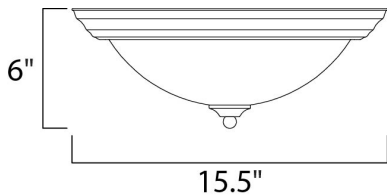

MEASUREMENTS

DIMENSION : 15.5" L x 15.5" W x 6" H
 HANGING WEIGHT : 3.97 lb

LAMPING

INPUT VOLTAGE : 120V
 LUMENS : 2,700 Rated
 BULB : 3 x 13W Fluorescent GU24 , 39W Total
 BULB INCLUDED : (Included)
 DIMMABLE : No
 CRI : 80+ CRI
 COLOR_TEMP : 2700K