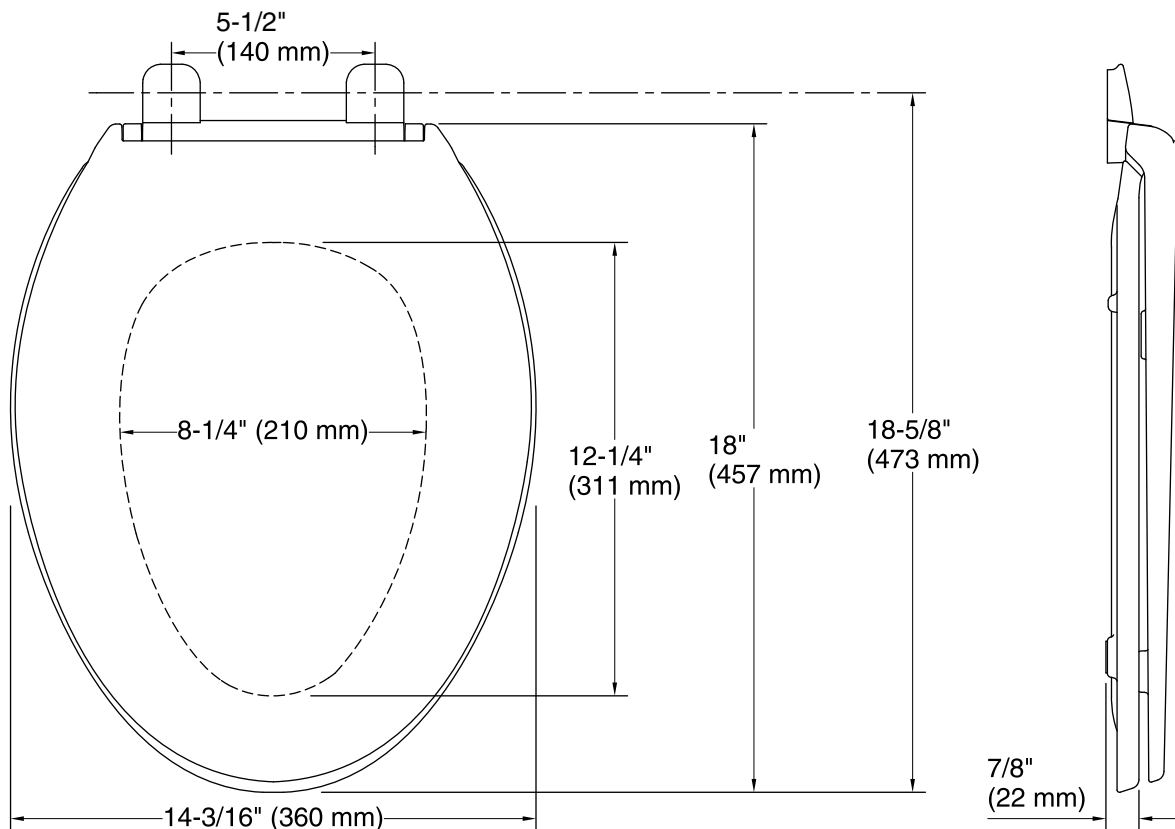

Color	Code	Description
	0	White
	96	Biscuit
	47	Almond
	NY	Dune
	95	Ice™ Grey
	G9	Sandbar
	7	Black Black™

Technical Information

All product dimensions are nominal.

Seat shape type: Elongated

Seat front type: Closed-front

Seat-mounting holes: 5-1/2" (140 mm)

Notes

Install this product according to the installation guide.