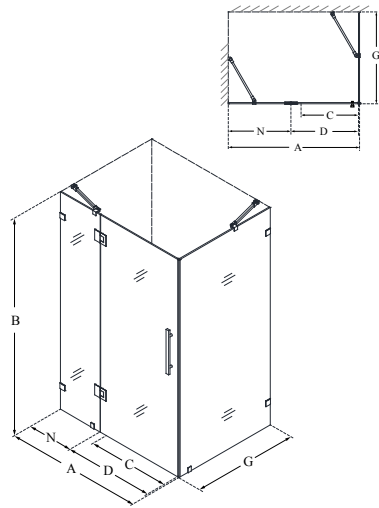

Quatra Lux™

Configuration 1 (Support Arm)