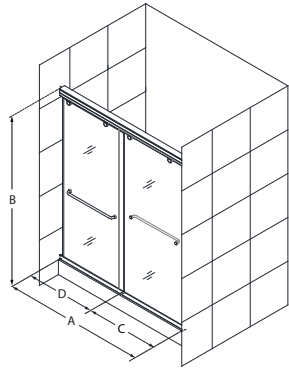

Charisma™

Configuration 1

SKU	A MODEL WIDTH	B MODEL HEIGHT	C ACCESS WIDTH	D DOOR WIDTH	-01 CHROME	-04 BRUSHED NICKEL
SHDR-1348760	44" - 48"	76"	18 3/4" - 22 3/4"	24 13/16"	-	-
SHDR-1360760	56" - 60"	76"	24 3/4" - 28 3/4"	30 13/16"	-	-