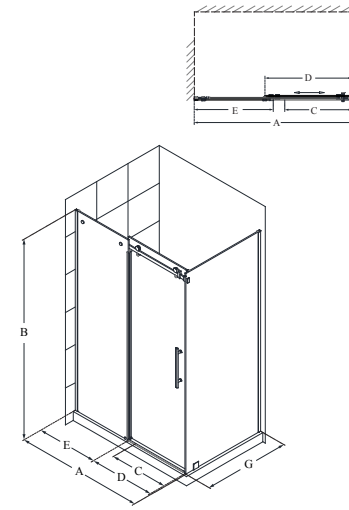

Enigma-Air™

Configuration 2

SKU	A MODEL WIDTH	B MODEL HEIGHT	C ACCESS WIDTH	D DOOR WIDTH	E INLINE PANEL WIDTH	G RETURN PANEL WIDTH	-07 BRUSHED STAINLESS STEEL	-08 POLISHED STAINLESS STEEL
SHEN-6434480	44 3/8" - 48 3/8"	76"	16" - 20"	26"	23"	34 3/4"	-	-
SHEN-6434600	56 3/8" - 60 3/8"	76"	22" - 26"	32"	28 7/8"	34 3/4"	-	-