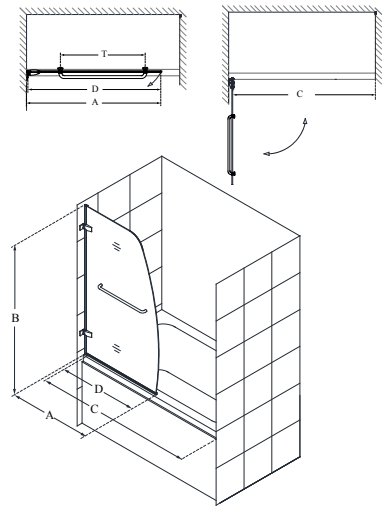

Aqua Uno™

Configuration 1

SKU	A MODEL WIDTH	B MODEL HEIGHT	C ACCESS WIDTH	D DOOR WIDTH	-01 CHROME	-04 BRUSHED NICKEL
SHDR-3534586	34 5/16"	58"	59 1/2" (in a 60" opening)	34"	-	-