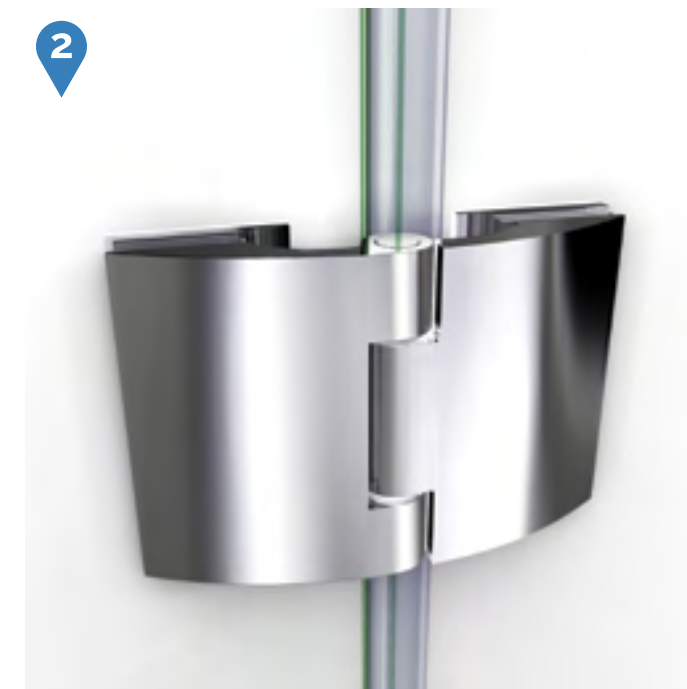

Aqua™ Swing Door

- Quality ¼" (6mm) thick ANSI certified clear tempered glass
- Great choice for smaller bathrooms, where a sliding door will not work
- Anodized aluminum wall profile allows up to 3/8" adjustment for out-of-plumb (uneven walls)
- Available with optional Extender or Return panel
- Stationary panel requires a Support Arm for additional stability
- Extender/Return Panels feature 5/16" glass attached to the wall and tub with U-channels
- Suitable for installation on any straight (not curved) bathtub
- Professional installation highly recommended