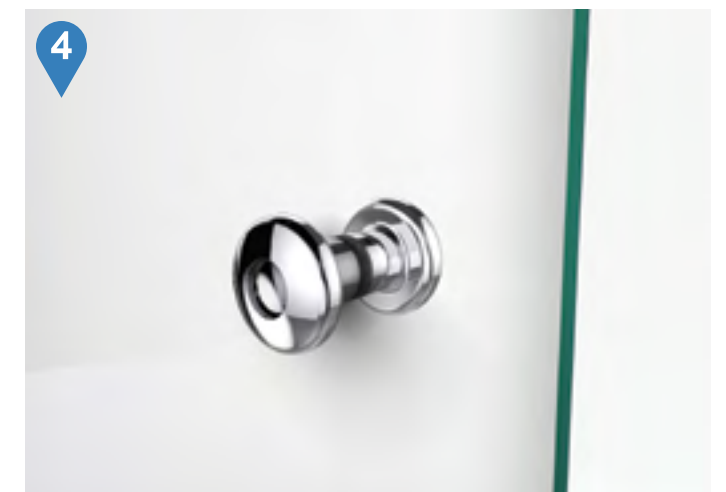

Aqua Fold™

Bi-Fold Door

Chrome

- Quality ¼" (6mm) thick ANSI certified clear tempered glass
- Anodized aluminum wall profile allows up to 3/8" adjustment for out-of-plumb (uneven walls)
- Continuous self-centering pivot allows rotation into and out of the shower or tub
- Bi-Fold design allows for a wide entry, while using minimal space