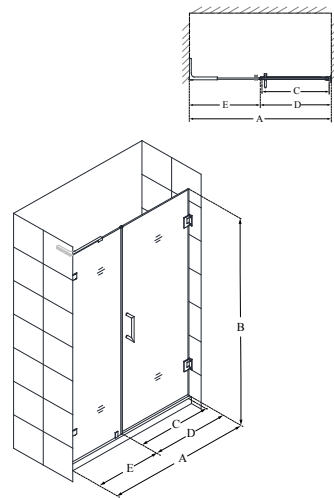

Configuration D (with 22" panel and L-Bar)

SKU	A MODEL WIDTH	B MODEL HEIGHT	C ACCESS WIDTH	D DOOR WIDTH	E INLINE PANEL WIDTH	-01 CHROME	-04 BRUSHED NICKEL	-06 OIL RUBBED BRONZE	-09 SATIN BLACK
SHDR-23457200	45"	72"	22"	23"	22"	-	-	-	-
SHDR-23467200	46"	72"	23"	24"	22"	-	-	-	-
SHDR-23477200	47"	72"	24"	25"	22"	-	-	-	-
SHDR-23487200	48"	72"	25"	26"	22"	-	-	-	-
SHDR-23497200	49"	72"	26"	27"	22"	-	-	-	-
SHDR-23507200	50"	72"	27"	28"	22"	-	-	-	-
SHDR-23517200	51"	72"	28"	29"	22"	-	-	-	-
SHDR-23527200	52"	72"	29"	30"	22"	-	-	-	-