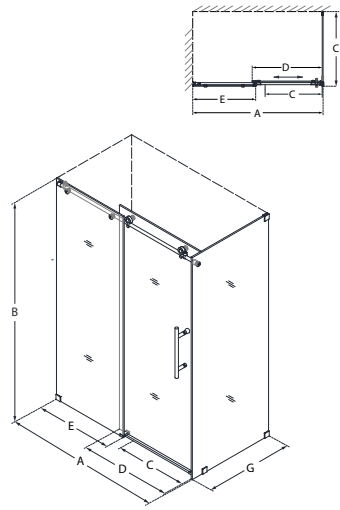

Enigma-X™

Configuration 3

SKU	A MODEL WIDTH	B MODEL HEIGHT	C ACCESS WIDTH	D DOOR WIDTH	E INLINE PANEL WIDTH	G RETURN PANEL WIDTH	-07 BRUSHED STAINLESS STEEL	-08 POLISHED STAINLESS STEEL	-18 TUXEDO
SHEN-6134480	44 3/8" - 48 3/8"	76"	17" - 21"	26"	23 1/8"	34 1/2"	-	-	-
SHEN-6134600	56 3/8" - 60 3/8"	76"	23" - 27"	32"	29 3/16"	34 1/2"	-	-	-