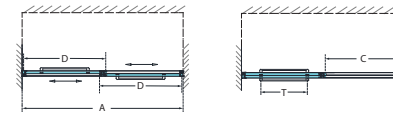

Configuration 2

SKU	A MODEL WIDTH	B MODEL HEIGHT	C ACCESS WIDTH	D DOOR WIDTH	-01 CHROME	-04 BRUSHED NICKEL	-06 OIL RUBBED BRONZE	-09 SATIN BLACK
SHDR-1660580	56"- 60"	58"	23 1/2" - 27 1/2"	30 5/8"	-	-	-	-