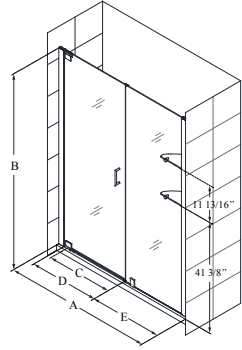

Configuration 3

SKU	A MODEL WIDTH	B MODEL HEIGHT	C ACCESS WIDTH	D DOOR WIDTH	E INLINE PANEL WIDTH	-01 CHROME	-04 BRUSHED NICKEL	-06 OIL RUBBED BRONZE
SHDR-4149720	49-¹/₄" - 51-¹/₄"	72"	17 3/4"	20 ³/₄"	24"	-	-	-
SHDR-4151720	51" - 53"	72"	19 1/2"	22 ¹/₂"	24"	-	-	-
SHDR-4152720	52-³/₄" - 54-³/₄"	72"	21 1/4"	24 ¹/₄"	24"	-	-	-
SHDR-4154720	54-¹/₂" - 56-¹/₂"	72"	23"	26"	24"	-	-	-
SHDR-4156720	56-¹/₄" - 58-¹/₄"	72"	24 3/4"	27 ³/₄"	24"	-	-	-
SHDR-4158720	58" - 60"	72"	26 1/2"	29 ¹/₂"	24"	-	-	-
SHDR-4159720	59-³/₄" - 61-³/₄"	72"	28 1/4"	31 ¹/₄"	24"	-	-	-