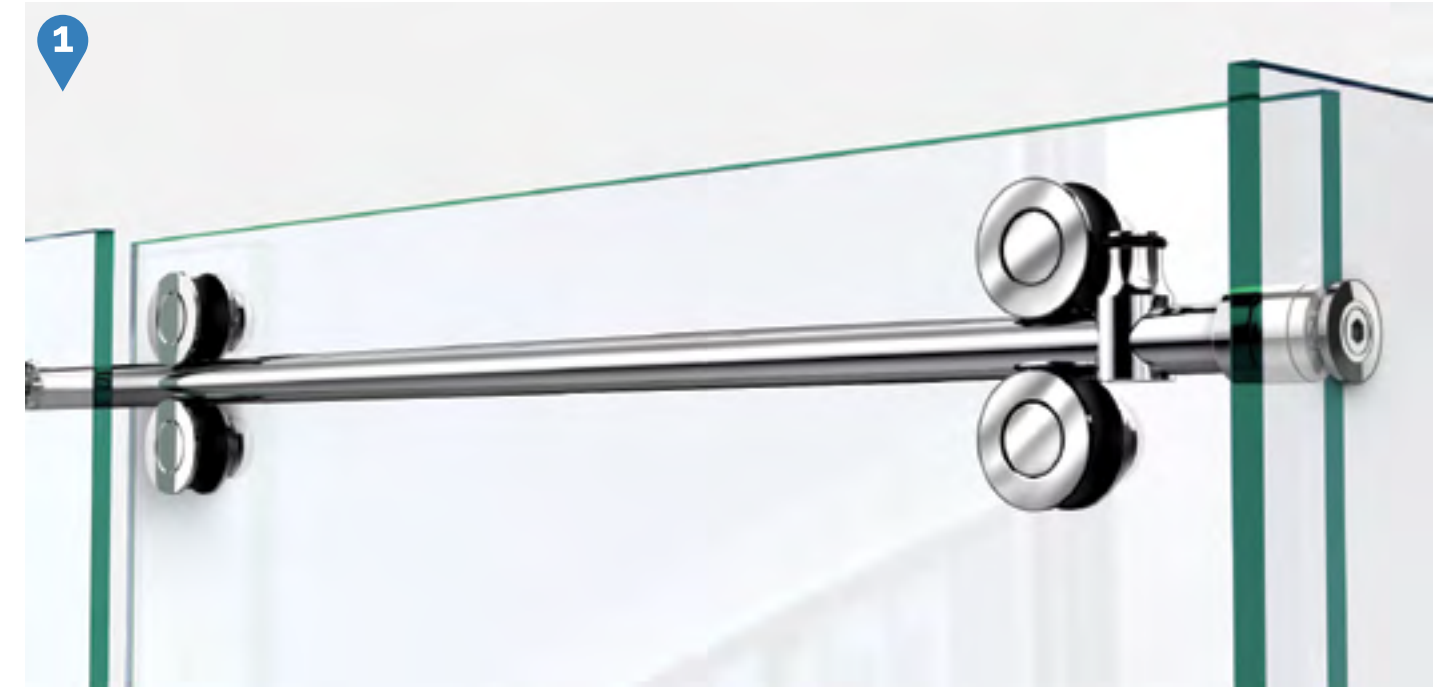

Enigma™ Sliding Door

Polished Stainless Steel Brushed Stainless Steel

- Luxurious ½" (12mm) thick ANSI certified clear tempered glass
- DreamLine exclusive ClearMax™ protective water repellent and stain resistant glass coating
- Fully Frameless design for an open and spacious feeling
- High grade stainless steel hardware throughout
- Top guide bar can be trimmed up to 4" for width adjustment