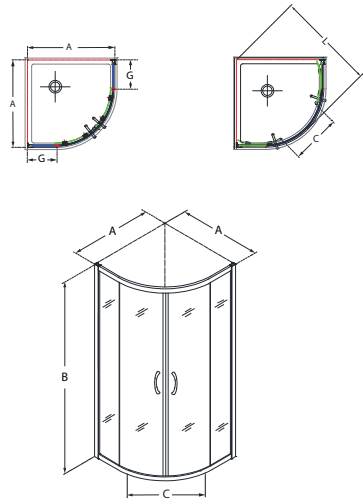

Prime with Base Kit

KIT SKU	OVERALL DIMENSIONS	ENCLOSURE SKU (Included)	GLASS TYPE	BASE SKU (Included)	BASE COLOR	-01 CHROME
DL-6701	33"x 33"x 74 3/4"	SHEN-7031310	Clear	DLT-7033330	White	-
DL-6701-22			Frosted			-
DL-6701-89			Clear		Black	-
			Frosted			-
			Clear		White	-
			Frosted			-
DL-6702	36"x 36"x 74 3/4"	SHEN-7034340	Clear	DLT-7036360	White	-
DL-6702-22			Frosted			-
DL-6702-89			Clear		Black	-
			Frosted			-
			Clear		Biscuit	-
			Frosted			-
DL-6703	38"x 38"x 74 3/4"	SHEN-7036360	Clear	DLT-7038380	White	-
DL-6703-22			Frosted			-
DL-6703-89			Clear		Black	-
			Frosted			-
			Clear		Biscuit	-
			Frosted			-