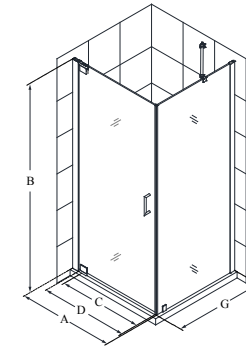

Configuration 4 (with Support Arm)

SKU	A MODEL WIDTH	B MODEL HEIGHT	C ACCESS WIDTH	D DOOR WIDTH	E INLINE PANEL WIDTH	-01 CHROME	-04 BRUSHED NICKEL	-06 OIL RUBBED BRONZE
SHEN-4130300	30"	72"	24"	30"	30"	-	-	-
SHEN-4134300	30"	72"	24"	30"	34"	-	-	-
SHEN-4130320	32"	72"	26"	32"	30"	-	-	-
SHEN-4134320	32"	72"	26"	32"	34"	-	-	-
SHEN-4130340	34"	72"	28"	34"	30"	-	-	-
SHEN-4134340	34"	72"	28"	34"	34"	-	-	-