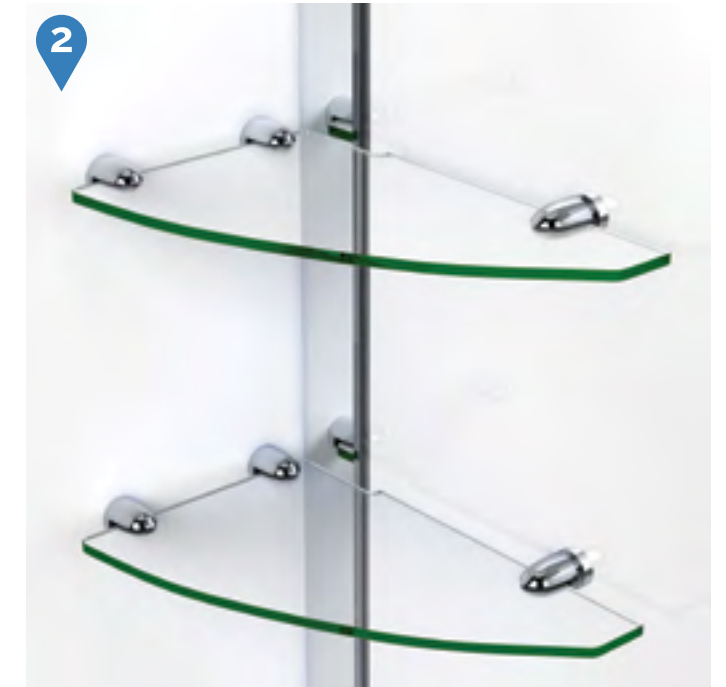

Elegance™ Pivot Door

Chrome Brushed Nickel Oil Rubbed Bronze

- Premium 3/8" (10mm) thick ANSI certified tempered glass for an upscale look
- DreamLine exclusive ClearMax™ protective water repellent and stain resistant glass coating
- Single Door configuration offers the widest width range selection, from 25 1/4" to 37 3/4"
- Solid brass self-closing pivot hardware