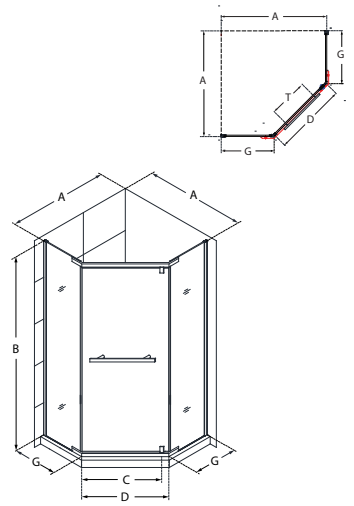

Configuration 1