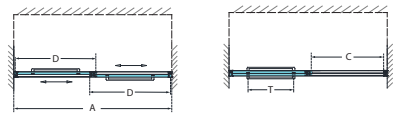

Configuration 1

SKU	A MODEL WIDTH	B MODEL HEIGHT	C ACCESS WIDTH	D DOOR WIDTH	-01 CHROME	-04 BRUSHED NICKEL	-06 OIL RUBBED BRONZE	-09 SATIN BLACK
SHDR-1648760	44"- 48"	76"	18 5/16" - 22 5/16"	24 5/8"	-	-	-	-
SHDR-1654760	50"- 54"	76"	20 1/2" - 24 1/2"	27 5/8"	-	-	-	-
SHDR-1660760	56"- 60"	76"	23 1/2" - 27 1/2"	30 5/8"	-	-	-	-