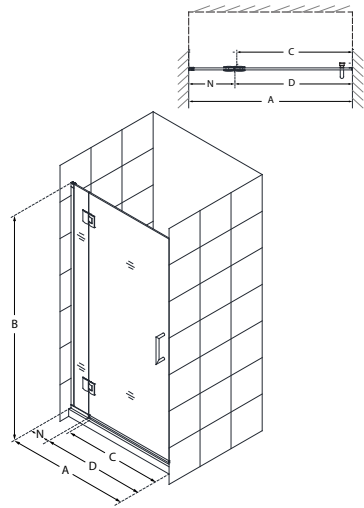

Configuration M (with 6" panel)

SKU	A MODEL WIDTH	B MODEL HEIGHT	C ACCESS WIDTH	D DOOR WIDTH	N HINGE PANEL WIDTH	-01 CHROME	-04 BRUSHED NICKEL	-06 OIL RUBBED BRONZE	-09 SATIN BLACK
D12372	29"	72"	22"	23"	6"	-	-	-	-
D12472	30"	72"	23"	24"	6"	-	-	-	-
D12572	31"	72"	24"	25"	6"	-	-	-	-
D12672	32"	72"	25"	26"	6"	-	-	-	-
D12772	33"	72"	26"	27"	6"	-	-	-	-
D12872	34"	72"	27"	28"	6"	-	-	-	-
D12972	35"	72"	28"	29"	6"	-	-	-	-
D13072	36"	72"	29"	30"	6"	-	-	-	-