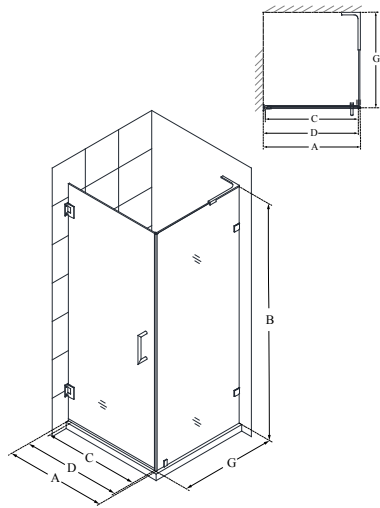

Unidoor Lux™

Configuration E (with L-Bar)