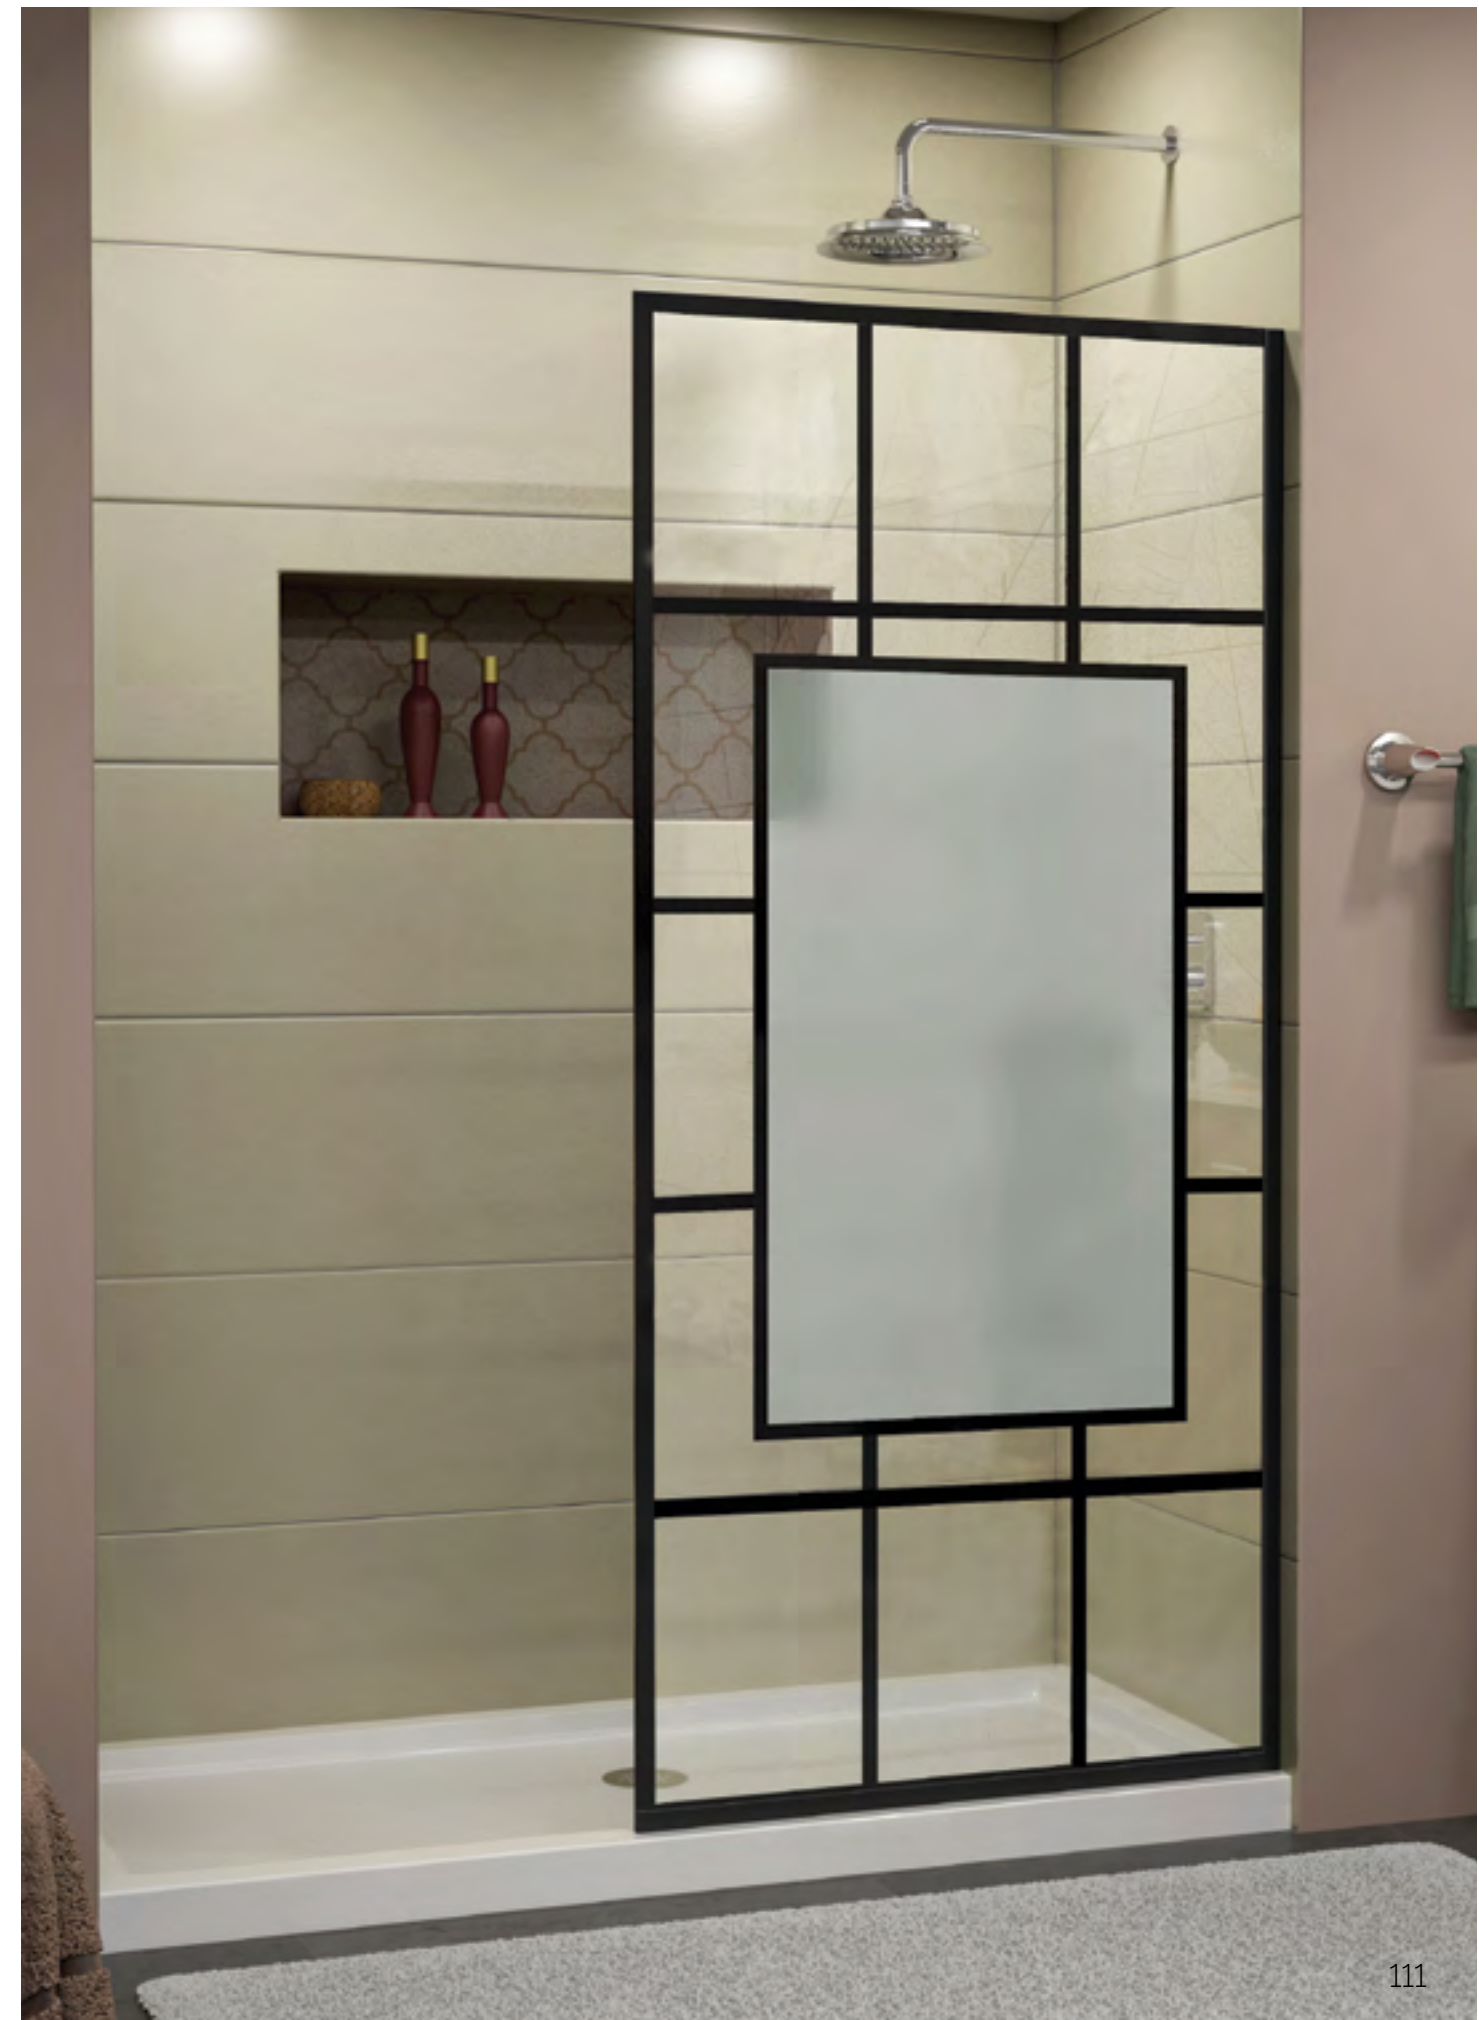

SKU	A MODEL WIDTH	B MODEL HEIGHT	C ACCESS WIDTH	D DOOR WIDTH	E INLINE PANEL WIDTH	-87 RHONE
SHDR-3234721	34"	72"	22" min	-	34"	-