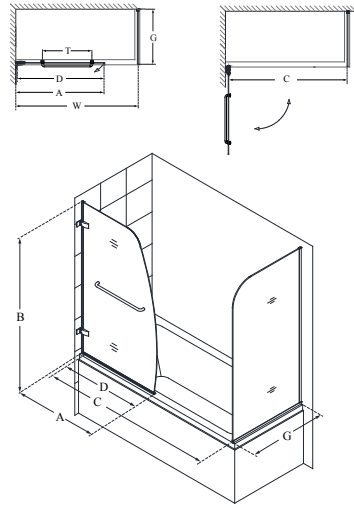

Aqua Uno™

Configuration 3