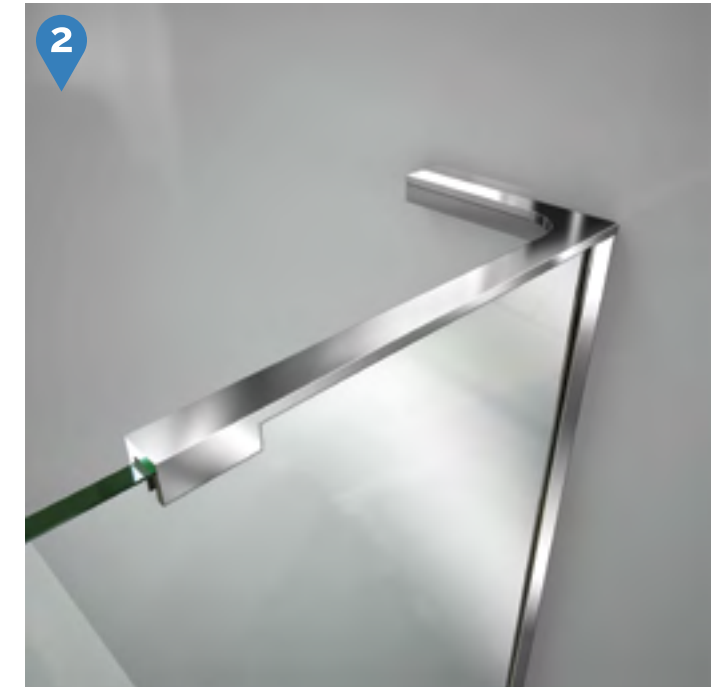

Unidoor-X™ Swing Door

Chrome Brushed Nickel Oil Rubbed Bronze Satin Black

- 3/8" (10 mm) thick ANSI certified, clear tempered glass
- DreamLine exclusive ClearMax™ protective water repellent and stain resistant glass coating
- Solid brass glass-to-glass self-closing hinges
- L-bar support bracket provides an unobstructed look on models with 24" hinged panel
- 1/4" out-of-plumb adjustment available on hinged panel side
- 1/2" width or out-of-plumb adjustment available on inline panel side
- **IMPORTANT! All measurements should be taken only AFTER walls are finished with tile, back walls, etc.**
- Professional installation highly recommended