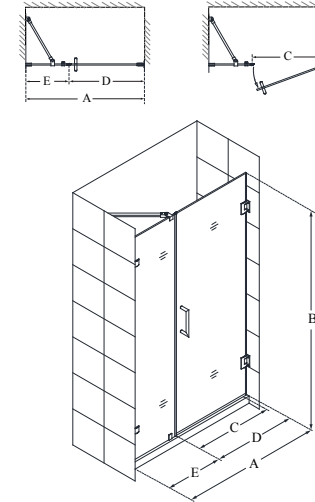

Configuration D (with 22" panel and Support Arm)

SKU	A MODEL WIDTH	B MODEL HEIGHT	C ACCESS WIDTH	D DOOR WIDTH	E INLINE PANEL WIDTH	-01 CHROME	-04 BRUSHED NICKEL	-06 OIL RUBBED BRONZE	-09 SATIN BLACK
SHDR-23457210	45"	72"	22"	23"	22"	-	-	-	-
SHDR-23467210	46"	72"	23"	24"	22"	-	-	-	-
SHDR-23477210	47"	72"	24"	25"	22"	-	-	-	-
SHDR-23487210	48"	72"	25"	26"	22"	-	-	-	-
SHDR-23497210	49"	72"	26"	27"	22"	-	-	-	-
SHDR-23507210	50"	72"	27"	28"	22"	-	-	-	-
SHDR-23517210	51"	72"	28"	29"	22"	-	-	-	-
SHDR-23527210	52"	72"	29"	30"	22"	-	-	-	-