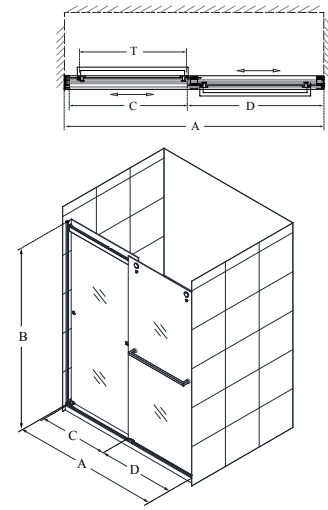

Configuration 1

SKU	A MODEL WIDTH	B MODEL HEIGHT	C ACCESS WIDTH	D DOOR WIDTH	-01 CHROME	-04 BRUSHED NICKEL
SHDR-6348760	44" - 48"	76"	17 3/4" - 21 3/4"	25 5/16"	-	-
SHDR-6360760	56" - 60"	76"	24" - 28"	31 5/16"	-	-