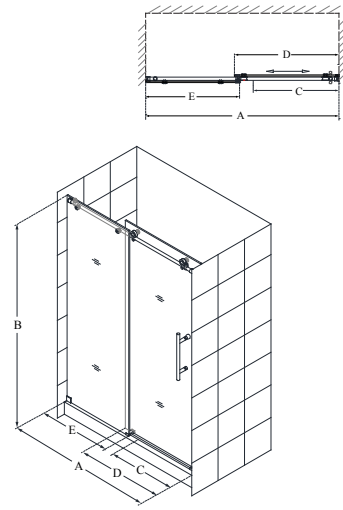

Enigma-X™

Configuration 1

SKU	A MODEL WIDTH	B MODEL HEIGHT	C ACCESS WIDTH	D DOOR WIDTH	E INLINE PANEL WIDTH	-07 BRUSHED STAINLESS STEEL	-08 POLISHED STAINLESS STEEL	-18 TUXEDO
SHDR-61487610	44" - 48"	76"	17" - 21"	26"	23 1/8"	-	-	-
SHDR-61607610	56" - 60"	76"	23" - 27"	32"	29 3/16"	-	-	-