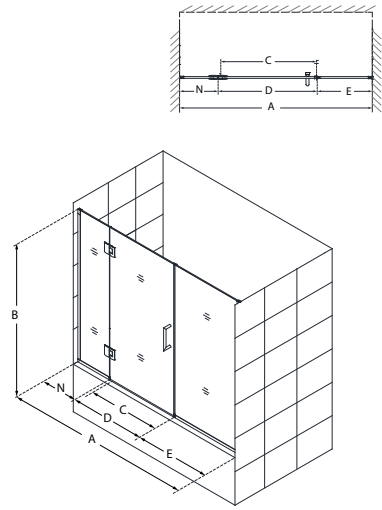

Configuration Tub Door