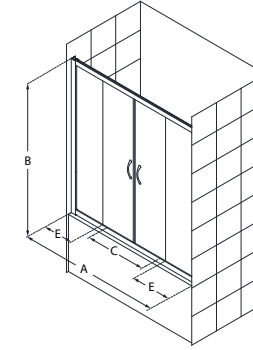

Configuration 2

SKU	A MODEL WIDTH	B MODEL HEIGHT	C ACCESS WIDTH	D DOOR WIDTH	E INLINE PANEL WIDTH	-01 CHROME	-04 BRUSHED NICKEL
SHDR-1160586	56" - 60"	58"	22 7/8" - 26 7/8"	16 5/16"	13 11/16"	-	-