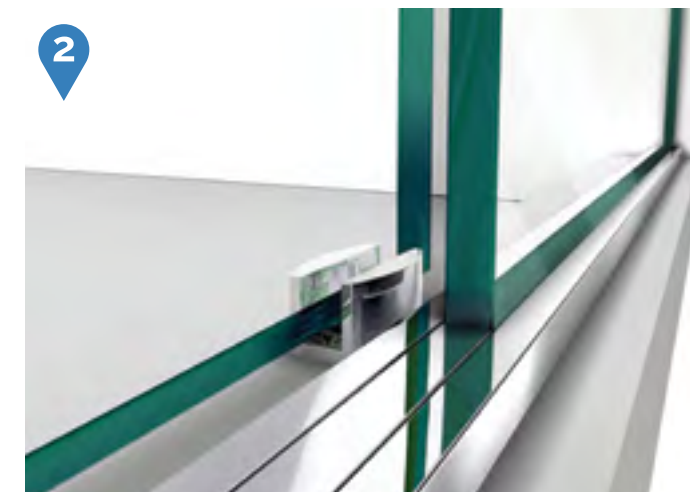

Enigma™ Sliding Door

Polished Stainless Steel Brushed Stainless Steel

- Luxurious ½" (12mm) thick ANSI certified clear tempered glass
- DreamLine exclusive ClearMax™ protective water repellent and stain resistant glass coating
- Fully Frameless design for an open and spacious feeling
- High grade stainless steel hardware throughout
- Top guide bar can be trimmed up to 4" for width adjustment