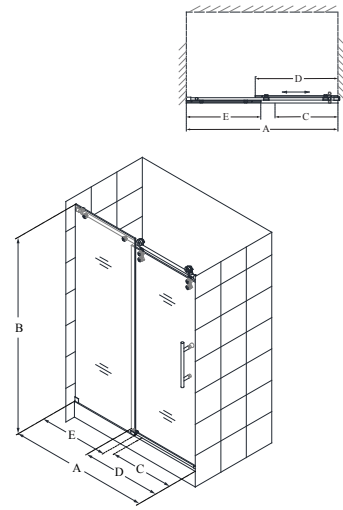

Enigma-Z™

Configuration 1

SKU	A MODEL WIDTH	B MODEL HEIGHT	C ACCESS WIDTH	D DOOR WIDTH	E INLINE PANEL WIDTH	-07 BRUSHED STAINLESS STEEL	-08 POLISHED STAINLESS STEEL
SHDR-6248760	44" - 48"	76"	17" - 21"	26"	23 1/8"	-	-
SHDR-6260760	56" - 60"	76"	23" - 27"	32"	29 3/16"	-	-