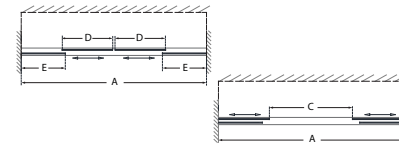

Configuration 2

SKU	A MODEL WIDTH	B MODEL HEIGHT	C ACCESS WIDTH	D DOOR WIDTH	E INLINE PANEL WIDTH	-01 CHROME	-04 BRUSHED NICKEL
SHDR-1160586	56" - 60"	58"	22 7/8" - 26 7/8"	16 5/16"	13 11/16"	-	-