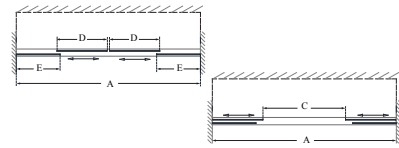

Configuration 1

SKU	A MODEL WIDTH	B MODEL HEIGHT	C ACCESS WIDTH	D DOOR WIDTH	E INLINE PANEL WIDTH	-01 CHROME	-04 BRUSHED NICKEL
SHDR-1160726	56" - 60"	72"	22 7/8" - 26 7/8"	16 5/16"	13 11/16"	-	-