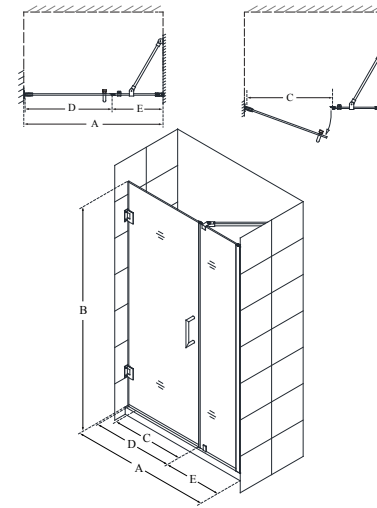

Configuration B (with Support Arm)

SKU	A MODEL WIDTH	B MODEL HEIGHT	C ACCESS WIDTH	D DOOR WIDTH	E INLINE PANEL WIDTH	-01 CHROME	-04 BRUSHED NICKEL	-06 OIL RUBBED BRONZE	-09 SATIN BLACK
SHDR-20357210C	35" - 36"	72"	22"	23"	12"	-	-	-	-
SHDR-20367210C	36" - 37"	72"	23"	24"	12"	-	-	-	-
SHDR-20377210	37" - 38"	72"	24"	25"	12"	-	-	-	-
SHDR-20387210	38" - 39"	72"	25"	26"	12"	-	-	-	-
SHDR-20397210	39" - 40"	72"	26"	27"	12"	-	-	-	-
SHDR-20407210	40" - 41"	72"	27"	28"	12"	-	-	-	-
SHDR-20417210	41" - 42"	72"	28"	29"	12"	-	-	-	-
SHDR-20427210	42" - 43"	72"	29"	30"	12"	-	-	-	-
SHDR-20417210C	41" - 42"	72"	22"	23"	18"	-	-	-	-
SHDR-20427210C	42" - 43"	72"	23"	24"	18"	-	-	-	-
SHDR-20437210	43" - 44"	72"	24"	25"	18"	-	-	-	-
SHDR-20447210	44" - 45"	72"	25"	26"	18"	-	-	-	-
SHDR-20457210	45" - 46"	72"	26"	27"	18"	-	-	-	-
SHDR-20467210	46" - 47"	72"	27"	28"	18"	-	-	-	-
SHDR-20477210	47" - 48"	72"	28"	29"	18"	-	-	-	-
SHDR-20487210	48" - 49"	72"	29"	30"	18"	-	-	-	-
SHDR-20477210C	47" - 48"	72"	22"	23"	24"	-	-	-	-
SHDR-20487210C	48" - 49"	72"	23"	24"	24"	-	-	-	-