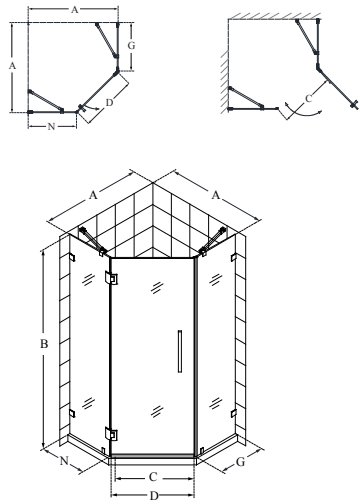

Prism Lux™

Configuration 1