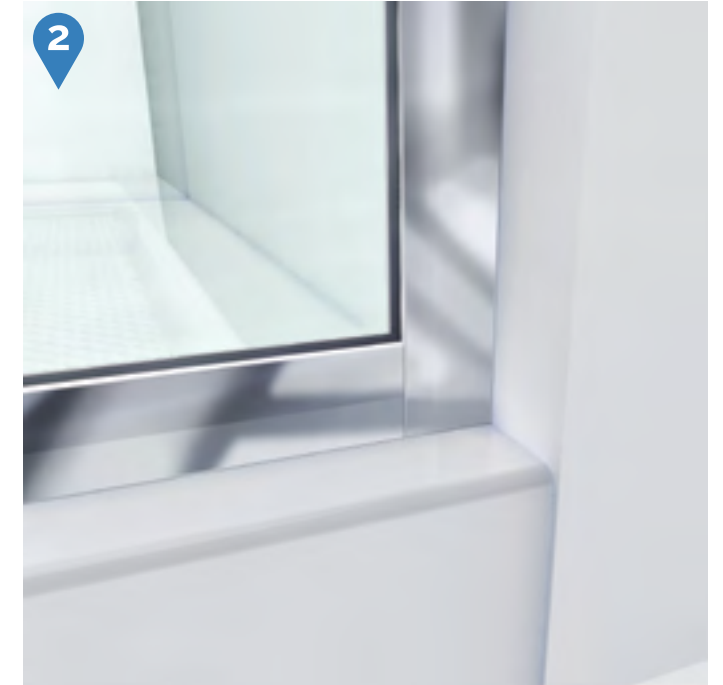

Linea™ Walk-In Shower

- Premium 3/8" (10mm) thick ANSI certified tempered glass for an upscale look
- DreamLine exclusive ClearMax™ protective water repellent and stain resistant glass coating
- Panels are attached to the wall using a 1" anodized aluminum U-channel

- U-channel allows up to 1/2" adjustment for out-of-plumb (uneven walls)
- Reversible for a right or left walk-in opening to fit your specific layout
- Single Panel or Two Panel configurations for multiple styles and layout options