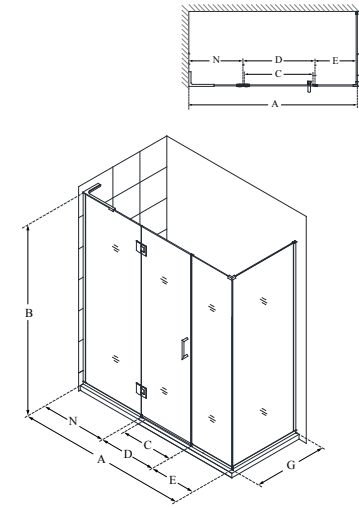

Configuration M3 (with 24" panel)

SKU	A MODEL WIDTH	B MODEL HEIGHT	C ACCESS WIDTH	D DOOR WIDTH	E INLINE PANEL WIDTH	G RETURN PANEL WIDTH	N HINGE PANEL WIDTH	-01 CHROME	-04 BRUSHED NICKEL	-06 OIL RUBBED BRONZE	-09 SATIN BLACK
E3270630	57"	72"	26"	27"	6"	30 3/8"	24"	-	-	-	-
E3270634	57"	72"	26"	27"	6"	34 3/8"	24"	-	-	-	-
E32706530	57 1/2"	72"	26"	27"	6 1/2"	30 3/8"	24"	-	-	-	-
E32706534	57 1/2"	72"	26"	27"	6 1/2"	34 3/8"	24"	-	-	-	-
E3280630	58"	72"	27"	28"	6"	30 3/8"	24"	-	-	-	-
E3280634	58"	72"	27"	28"	6"	34 3/8"	24"	-	-	-	-
E32806530	58 1/2"	72"	27"	28"	6 1/2"	30 3/8"	24"	-	-	-	-
E32806534	58 1/2"	72"	27"	28"	6 1/2"	34 3/8"	24"	-	-	-	-
E3290630	59"	72"	28"	29"	6"	30 3/8"	24"	-	-	-	-
E3290634	59"	72"	28"	29"	6"	34 3/8"	24"	-	-	-	-
E32906530	59 1/2"	72"	28"	29"	6 1/2"	30 3/8"	24"	-	-	-	-
E32906534	59 1/2"	72"	28"	29"	6 1/2"	34 3/8"	24"	-	-	-	-
E3300630	60"	72"	29"	30"	6"	30 3/8"	24"	-	-	-	-
E3300634	60"	72"	29"	30"	6"	34 3/8"	24"	-	-	-	-