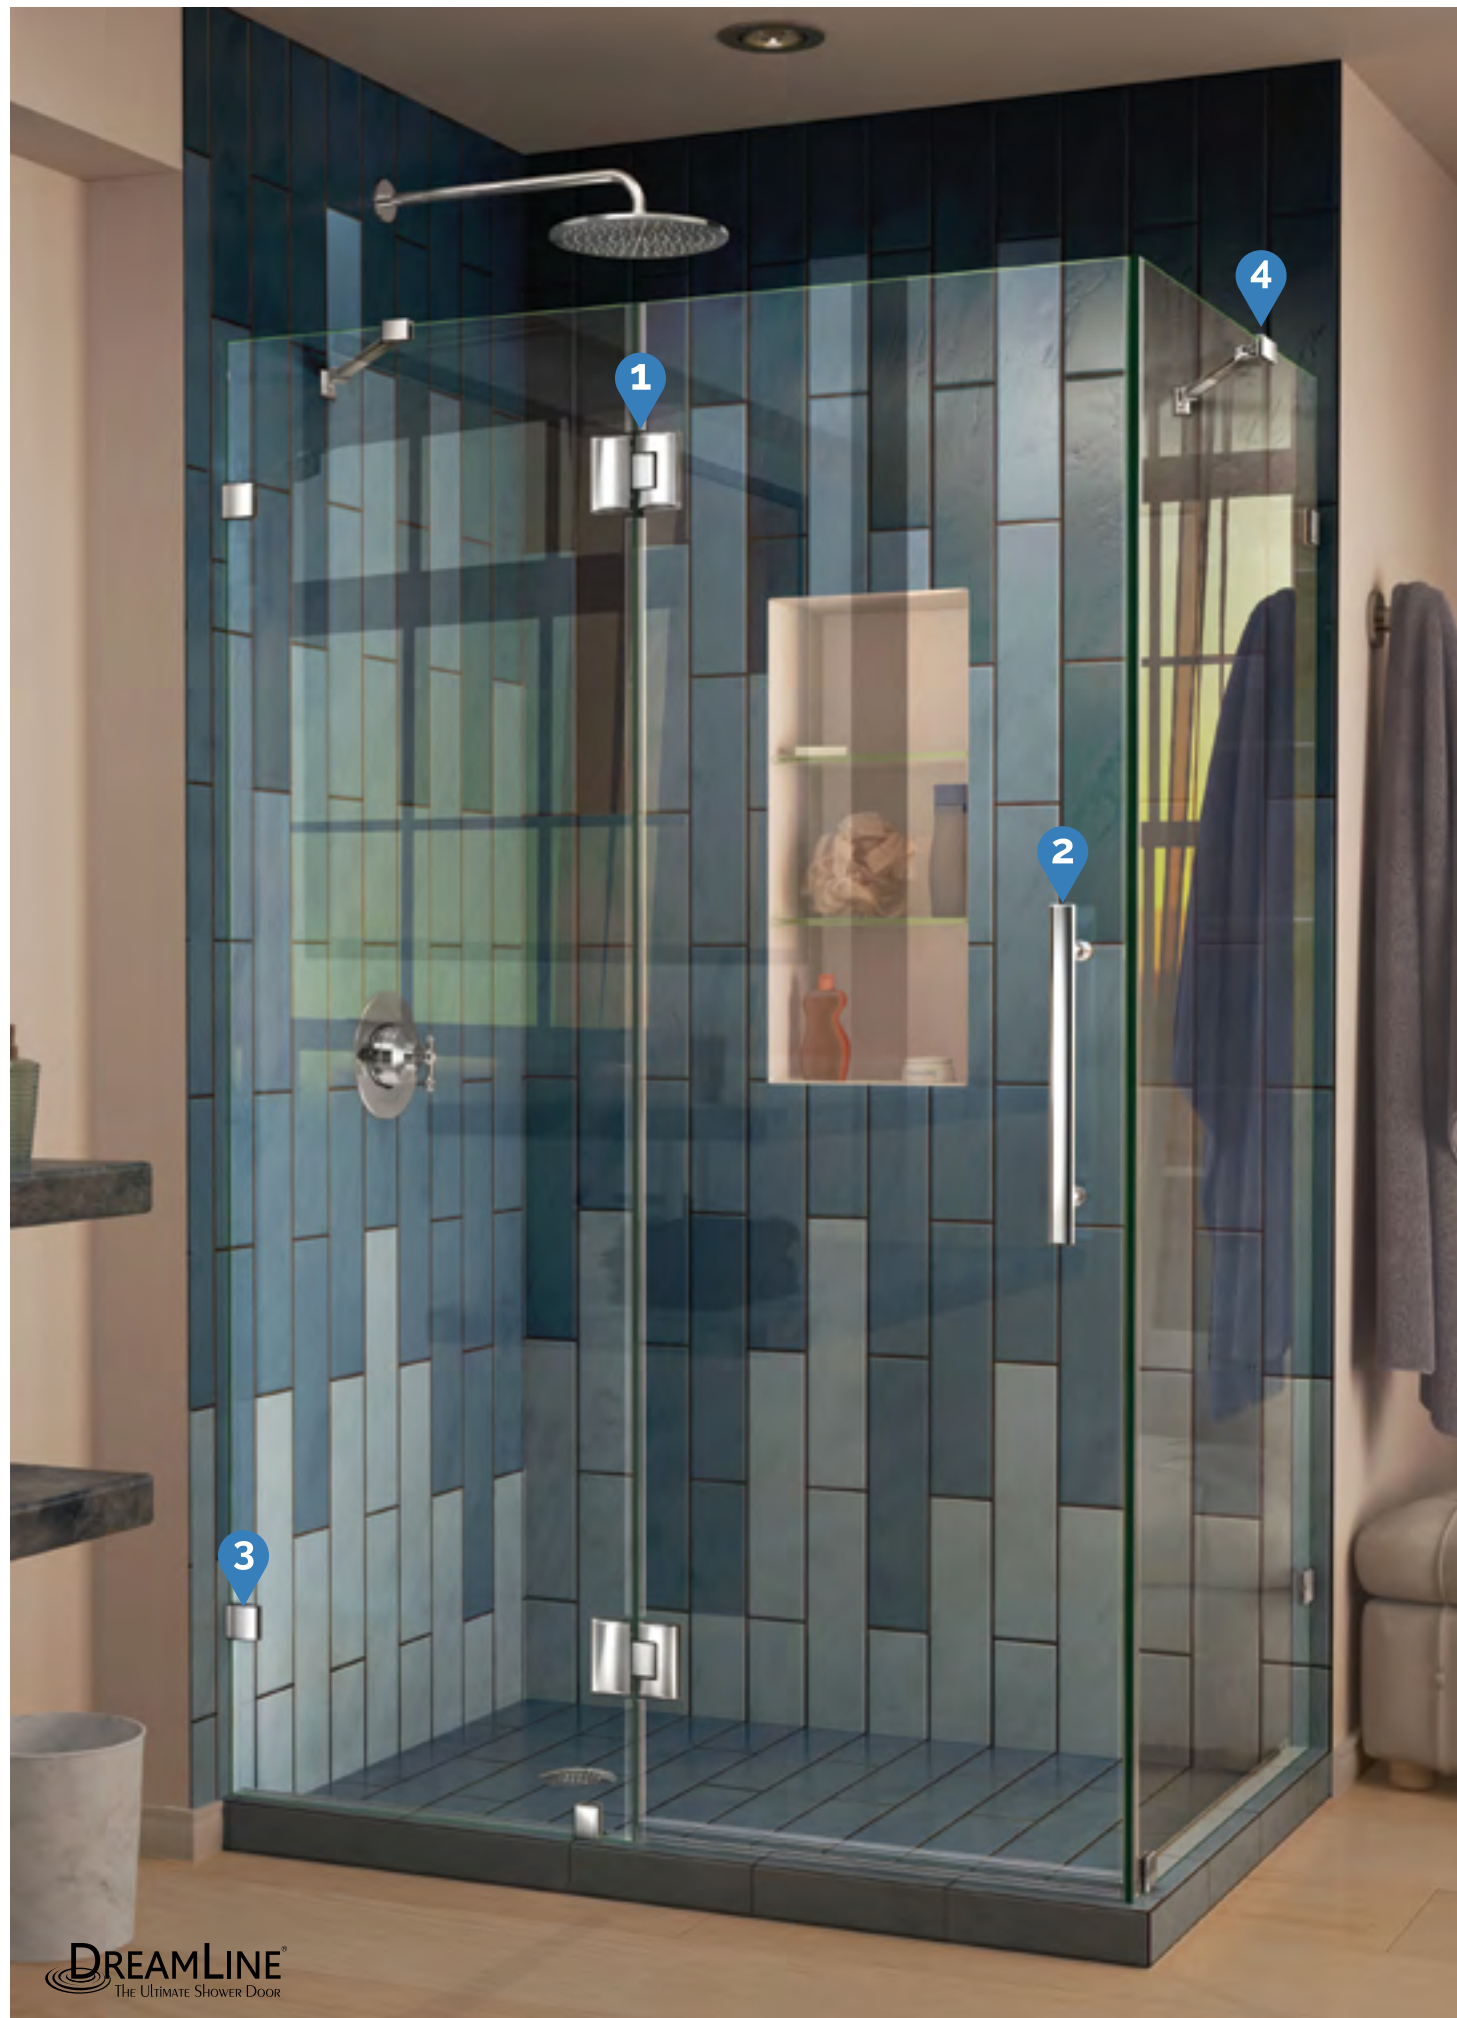

Quatra Lux™ Swing Door

- Premium 3/8" (10mm) thick ANSI certified clear tempered glass
- DreamLine exclusive ClearMax™ protective water repellent and stain resistant glass coating
- Fully Frameless design for an open and spacious feeling
- Stainless steel support arms or L-bars are required for stability of the enclosure

- Solid brass wall brackets and self-closing hinges
- **IMPORTANT! All measurements should be taken only AFTER walls are finished (tile, back walls, etc.)**
- **ATTENTION!** This model has no width or out-of-plumb adjustment
- Professional installation is recommended