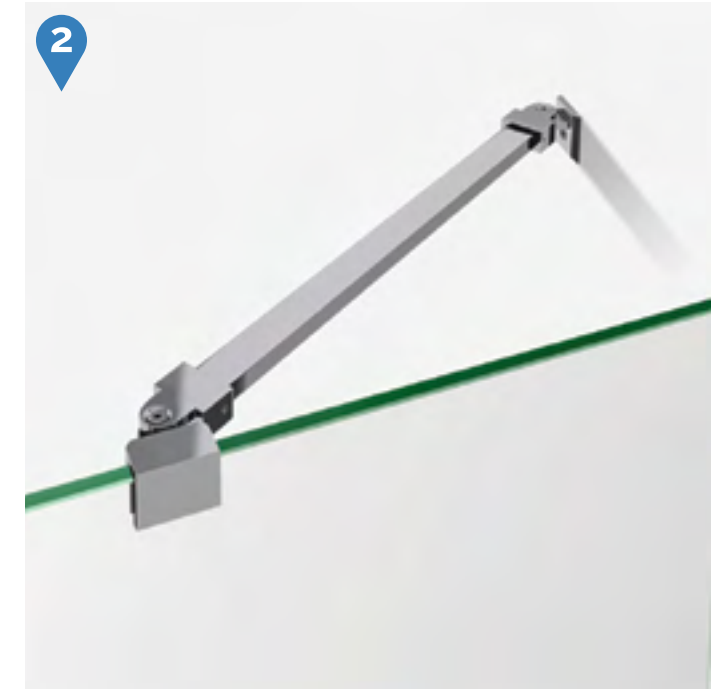

Aqua Ultra™ Swing Door

- Quality 5/16" (8mm) thick ANSI certified clear tempered glass
- Great choice for smaller bathrooms, where a sliding door will not work
- Stationary panel requires a Support Arm for additional stability
- Also available in a Tub configuration (with optional Extender or Return Panels)
- Anodized aluminum U-channel allows up to 1/4" adjustment for out-of-plumb (uneven walls)
- Extender/Return Panels are attached to the wall and tub with U-channels
- Tub Screen is suitable for installation on any straight (not curved) bathtub
- Professional installation recommended