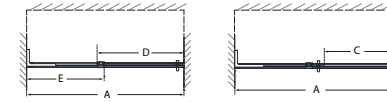

Mirage-X™

Configuration 2

SKU	A MODEL WIDTH	B MODEL HEIGHT	C ACCESS WIDTH	D DOOR WIDTH	E INLINE PANEL WIDTH	-01 CHROME	-04 BRUSHED NICKEL
SHDR-1960580L	56" - 60"	58"	22" - 26"	32 5/16"	29 7/16"	-	-
SHDR-1960580R	56" - 60"	58"	22" - 26"	32 5/16"	29 7/16"	-	-

*L - Left Wall Installation
*R - Right Wall Installation