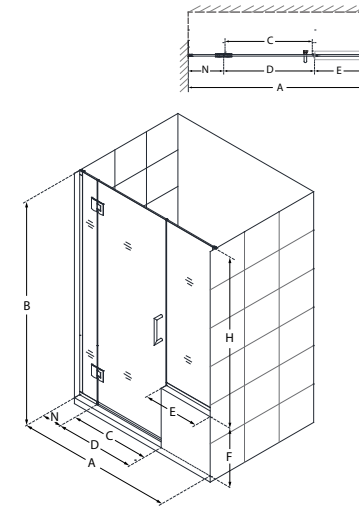

Configuration M2 (with 6" panel)

SKU	A MODEL WIDTH	B MODEL HEIGHT	C ACCESS WIDTH	D DOOR WIDTH	E INLINE BUTTRESS PANEL WIDTH	F BUTTRESS WALL HEIGHT	H BUTTRESS GLASS HEIGHT	N HINGE PANEL WIDTH	-01 CHROME	-04 BRUSHED NICKEL	-06 OIL RUBBED BRONZE	-09 SATIN BLACK
D1283034	64" - 64 1/2"	72"	27"	28"	30"	38"	34"	6"	-	-	-	-
D1283036	64" - 64 1/2"	72"	27"	28"	30"	36"	36"	6"	-	-	-	-
D1233634	65" - 65 1/2"	72"	22"	23"	36"	38"	34"	6"	-	-	-	-
D1293034	65" - 65 1/2"	72"	28"	29"	30"	38"	34"	6"	-	-	-	-
D1233636	65" - 65 1/2"	72"	22"	23"	36"	36"	36"	6"	-	-	-	-
D1293036	65" - 65 1/2"	72"	28"	29"	30"	36"	36"	6"	-	-	-	-
D1243634	66" - 66 1/2"	72"	23"	24"	36"	38"	34"	6"	-	-	-	-
D1303034	66" - 66 1/2"	72"	29"	30"	30"	38"	34"	6"	-	-	-	-
D1243636	66" - 66 1/2"	72"	23"	24"	36"	36"	36"	6"	-	-	-	-
D1303036	66" - 66 1/2"	72"	29"	30"	30"	36"	36"	6"	-	-	-	-
D1253634	67" - 67 1/2"	72"	24"	25"	36"	38"	34"	6"	-	-	-	-
D1253636	67" - 67 1/2"	72"	24"	25"	36"	36"	36"	6"	-	-	-	-
D1263634	68" - 68 1/2"	72"	25"	26"	36"	38"	34"	6"	-	-	-	-
D1263636	68" - 68 1/2"	72"	25"	26"	36"	36"	36"	6"	-	-	-	-
D1273634	69" - 69 1/2"	72"	26"	27"	36"	38"	34"	6"	-	-	-	-
D1273636	69" - 69 1/2"	72"	26"	27"	36"	36"	36"	6"	-	-	-	-
D1283634	70" - 70 1/2"	72"	27"	28"	36"	38"	34"	6"	-	-	-	-
D1283636	70" - 70 1/2"	72"	27"	28"	36"	36"	36"	6"	-	-	-	-
D1293634	71" - 71 1/2"	72"	28"	29"	36"	38"	34"	6"	-	-	-	-
D1293636	71" - 71 1/2"	72"	28"	29"	36"	36"	36"	6"	-	-	-	-
D1303634	72" - 72 1/2"	72"	29"	30"	36"	38"	34"	6"	-	-	-	-
D1303636	72" - 72 1/2"	72"	29"	30"	36"	36"	36"	6"	-	-	-	-