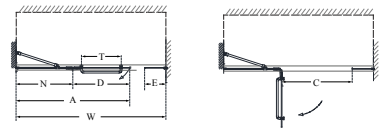

Aqua Ultra™

Configuration 3

SKU	A MODEL WIDTH	B MODEL HEIGHT	C ACCESS WIDTH	D DOOR WIDTH	E EXTENDER PANEL WIDTH	N HINGE PANEL WIDTH	-01 CHROME	-04 BRUSHED NICKEL
SHDR-3448580-EX	48"	58"	27" (in a 60" opening)	24 1/8"	9"	23 7/8"	-	-