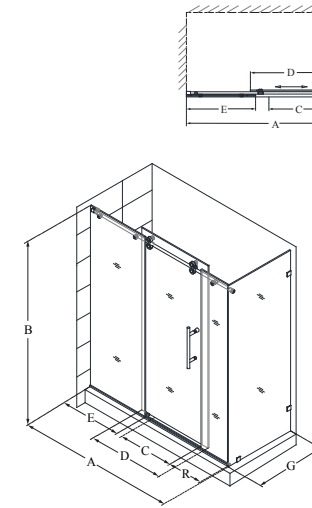

Configuration 4

SKU	A MODEL WIDTH	B MODEL HEIGHT	C ACCESS WIDTH	D DOOR WIDTH	E INLINE PANEL WIDTH	G RETURN PANEL WIDTH	R ADDITIONAL INLINE PANEL WIDTH	-07 BRUSHED STAINLESS STEEL	-08 POLISHED STAINLESS STEEL
SHEN-60367212	68 1/2" - 72 1/2"	79"	22 3/16" - 26 3/16"	32 9/16"	29 3/8"	36"	13 3/8"	-	-