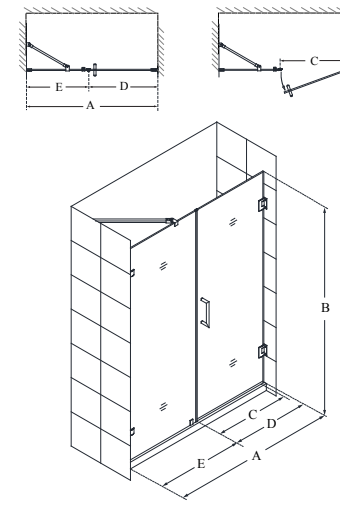

Configuration D (with 30" panel and Support Arm)

SKU	A MODEL WIDTH	B MODEL HEIGHT	C ACCESS WIDTH	D DOOR WIDTH	E INLINE PANEL WIDTH	-01 CHROME	-04 BRUSHED NICKEL	-06 OIL RUBBED BRONZE	-09 SATIN BLACK
SHDR-23537210	53"	72"	22"	23"	30"	-	-	-	-
SHDR-23547210	54"	72"	23"	24"	30"	-	-	-	-
SHDR-23557210	55"	72"	24"	25"	30"	-	-	-	-
SHDR-23567210	56"	72"	25"	26"	30"	-	-	-	-
SHDR-23577210	57"	72"	26"	27"	30"	-	-	-	-
SHDR-23587210	58"	72"	27"	28"	30"	-	-	-	-
SHDR-23597210	59"	72"	28"	29"	30"	-	-	-	-
SHDR-23607210	60"	72"	29"	30"	30"	-	-	-	-