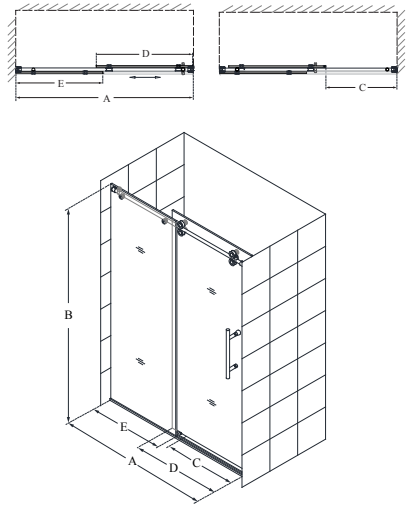

Configuration 1

SKU	A MODEL WIDTH	B MODEL HEIGHT	C ACCESS WIDTH	D DOOR WIDTH	E INLINE PANEL WIDTH	-07 BRUSHED STAINLESS STEEL	-08 POLISHED STAINLESS STEEL
SHDR-60607912	56" - 60"	79"	22 1/2" - 26 1/2"	32 9/16"	29 3/8"	-	-