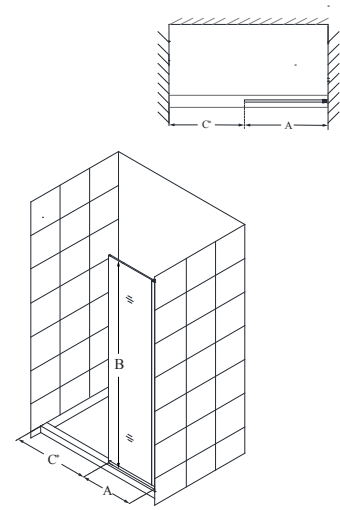

Configuration 1

SKU	A MODEL WIDTH	B MODEL HEIGHT	C ACCESS WIDTH	D DOOR WIDTH	E INLINE PANEL WIDTH	GLASS	-01 CHROME	-04 BRUSHED NICKEL	-06 OIL RUBBED BRONZE	-09 SATIN BLACK
SHDR-3230721	30"	72"	22" min	-	30"	Clear	-	-	-	-
SHDR-3234721	34"	72"	22" min	-	34"	Clear	-	-	-	-