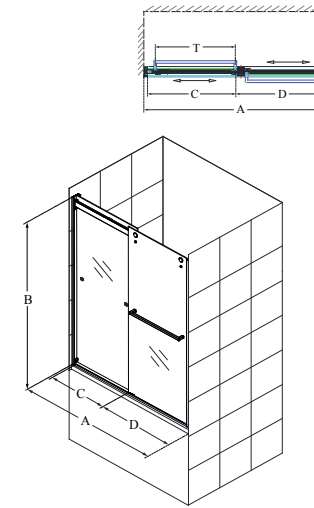

Essence-H™

Configuration 2

SKU	A MODEL WIDTH	B MODEL HEIGHT	C ACCESS WIDTH	D DOOR WIDTH	-01 CHROME	-04 BRUSHED NICKEL
SHDR-6360600H	56"- 60"	60"	24"- 28"	31 5/16"	-	-