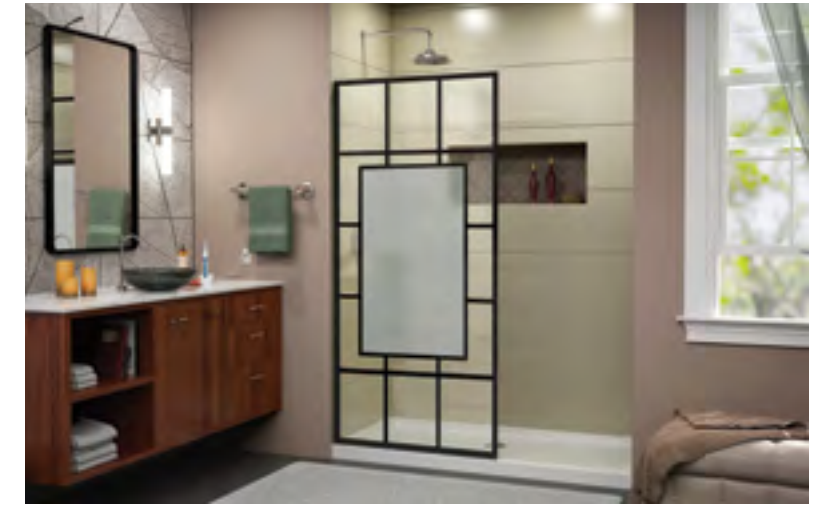

French Linea™

Configuration 2

SKU	A MODEL WIDTH	B MODEL HEIGHT	C ACCESS WIDTH	D DOOR WIDTH	E INLINE PANEL WIDTH	-86 AVIGNON
SHDR-3234721	34"	72"	22" min	-	34"	-