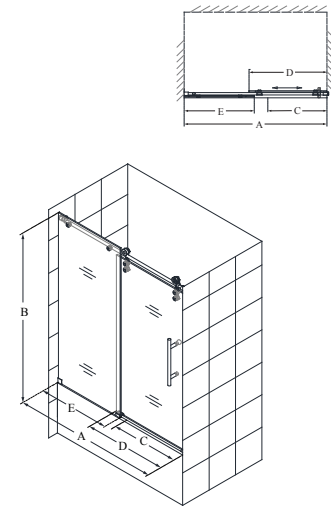

Enigma-Z™

Configuration 3