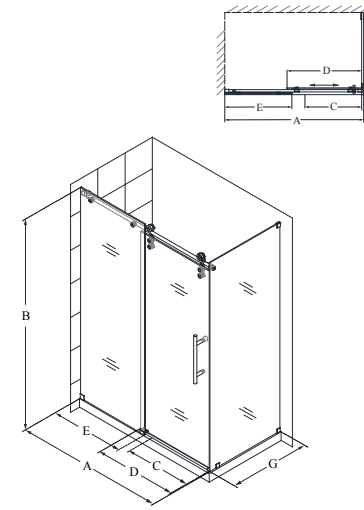

Enigma-Z™

Configuration 2

SKU	A MODEL WIDTH	B MODEL HEIGHT	C ACCESS WIDTH	D DOOR WIDTH	E INLINE PANEL WIDTH	G RETURN PANEL WIDTH	-07 BRUSHED STAINLESS STEEL	-08 POLISHED STAINLESS STEEL
SHEN-6234480	44 3/8" - 48 3/8"	76"	17" - 21"	26"	23 1/8"	34 1/2"	-	-
SHEN-6234600	56 3/8" - 60 3/8"	76"	23" - 27"	32"	29 3/16"	34 1/2"	-	-