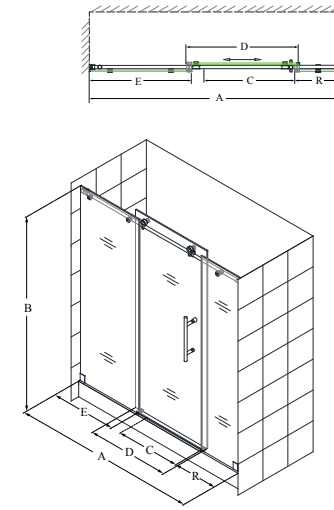

Enigma-X™

Configuration 2

SKU	A MODEL WIDTH	B MODEL HEIGHT	C ACCESS WIDTH	D DOOR WIDTH	E INLINE PANEL WIDTH	R ADDITIONAL INLINE PANEL WIDTH	-07 BRUSHED STAINLESS STEEL	-08 POLISHED STAINLESS STEEL
SHDR-61727610	68" - 72"	76"	22 5/8" - 26 5/8"	32"	29 3/16"	13 3/8"	-	-