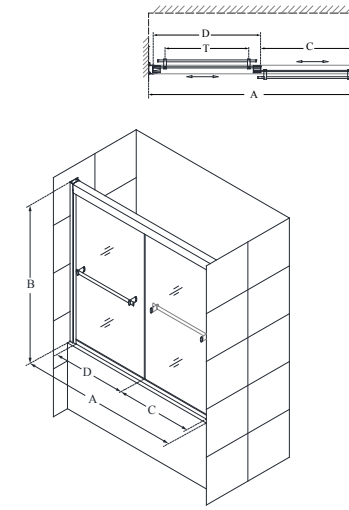

Configuration 2

SKU	A MODEL WIDTH	B MODEL HEIGHT	C ACCESS WIDTH	D DOOR WIDTH	-01 CHROME	-04 BRUSHED NICKEL
SHDR-1260588	55" - 59"	58"	22 1/2" - 26 1/2"	29 3/16"	-	-