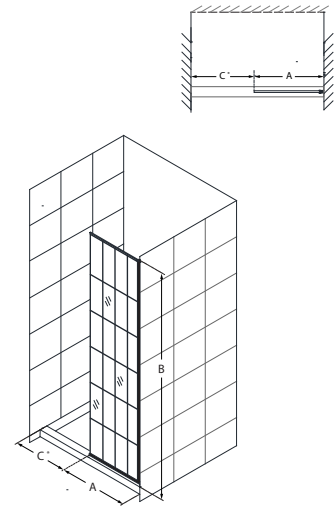

French Linea™

Configuration 1

SKU	A MODEL WIDTH	B MODEL HEIGHT	C ACCESS WIDTH	D DOOR WIDTH	E INLINE PANEL WIDTH	-89 TOULON
SHDR-3234721	34"	72"	22" min	-	34"	-