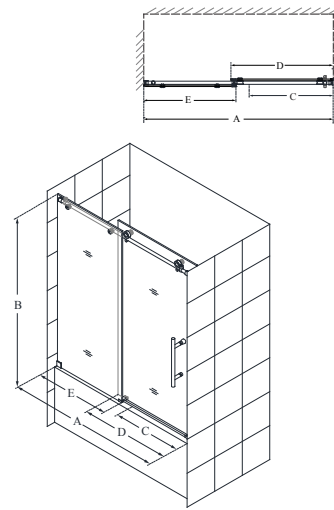

Enigma-X™

Configuration 5