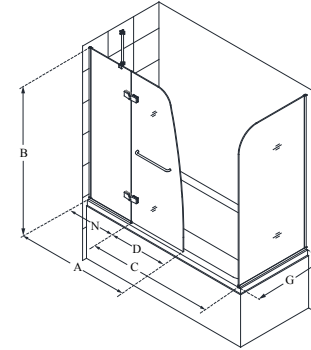

Aqua Ultra™

Configuration 4

SKU	A MODEL WIDTH	B MODEL HEIGHT	C ACCESS WIDTH	D DOOR WIDTH	G RETURN PANEL WIDTH	N HINGE PANEL WIDTH	-01 CHROME	-04 BRUSHED NICKEL
SHDR-3448580-RT	48"	58"	36" (in a 60" opening)	24 1/8"	30"	23 7/8"	-	-