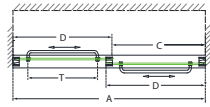

Charisma™

Configuration 1

SKU	A MODEL WIDTH	B MODEL HEIGHT	C ACCESS WIDTH	D DOOR WIDTH	-01 CHROME	-04 BRUSHED NICKEL
SHDR-1348760	44" - 48"	76"	18 3/4" - 22 3/4"	24 13/16"	-	-
SHDR-1360760	56" - 60"	76"	24 3/4" - 28 3/4"	30 13/16"	-	-