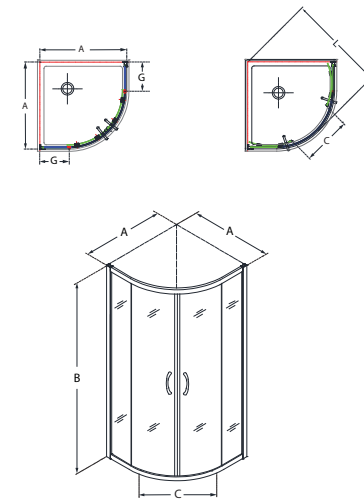

Prime with Base and Q-Wall Kit

KIT SKU	OVERALL DIMENSIONS	ENCLOSURE SKU (Included)	GLASS TYPE	BASE SKU (Included)	BASE COLOR	BACKWALL SKU (Included)	BACKWALL COLOR	-01 CHROME
DL-6152	33" x 33" x 76 3/4"	SHEN-7031310	Clear	DLT-7033330	White	SHBW-1440742-01	White	-
			Frosted					-
DL-6153	36" x 36" x 76 3/4"	SHEN-7034340	Clear	DLT-7036360	White	SHBW-1440742-01	White	-
			Frosted					-
DL-6154	38" x 38" x 76 3/4"	SHEN-7036360	Clear	DLT-7038380	White	SHBW-1440742-01	White	-
			Frosted					-