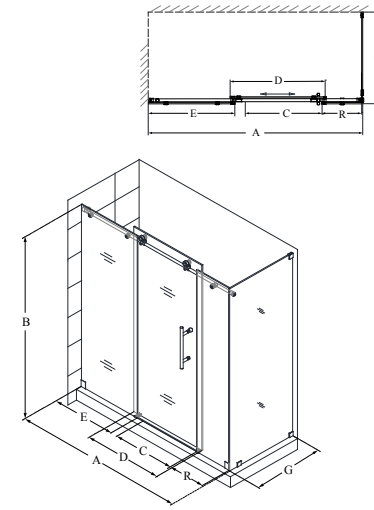

Enigma-X™

Configuration 4

SKU	A MODEL WIDTH	B MODEL HEIGHT	C ACCESS WIDTH	D DOOR WIDTH	E INLINE PANEL WIDTH	R ADDITIONAL INLINE PANEL WIDTH	G RETURN PANEL WIDTH	-07 BRUSHED STAINLESS STEEL	-08 POLISHED STAINLESS STEEL
SHEN-6134720	68 3/8" - 72 3/8"	76"	22 5/8" - 26 5/8"	32"	29 3/16"	13 3/8"	34 1/2"	-	-