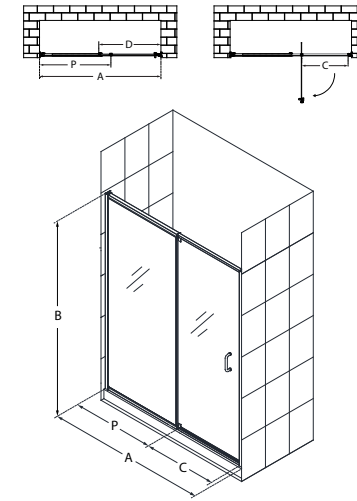

Configuration 2

SKU	A MODEL WIDTH	B MODEL HEIGHT	C ACCESS WIDTH	D DOOR WIDTH	P PIVOT PANEL WIDTH	-01 CHROME
SHDR-22427200	38" - 42"	72"	23"	29 3/8"	18 3/8"	-
SHDR-22487200	44" - 48"	72"	23"	29 3/8"	18 3/8"	-
SHDR-22607200	56" - 60"	72"	23"	29 3/8"	30 3/8"	-