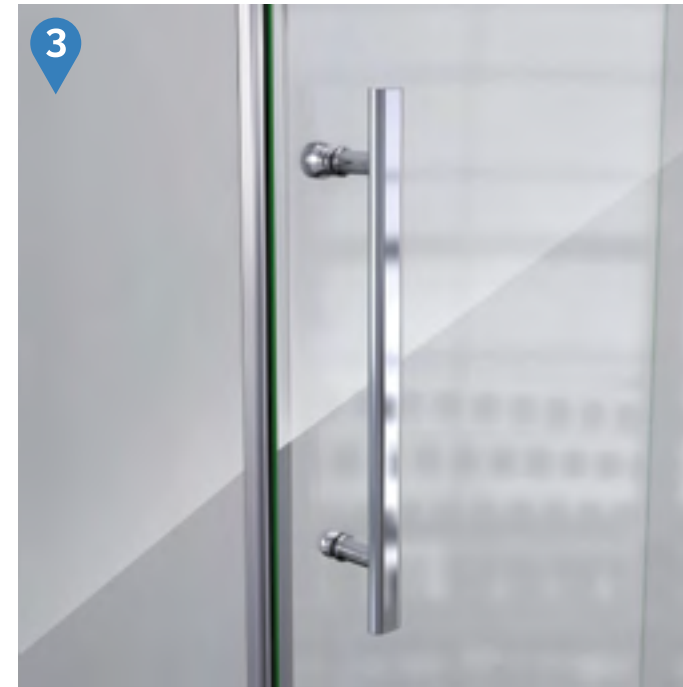

Prism Plus™ Swing Door

Chrome Brushed Nickel Oil Rubbed Bronze Satin Black

- Premium 3/8" (10mm) thick ANSI certified clear tempered glass
- DreamLine exclusive ClearMax™ protective water repellent and stain resistant glass coating
- Solid brass glass-to-glass self-closing hinges
- L-Bars provide a streamlined, unobstructed look and structural support