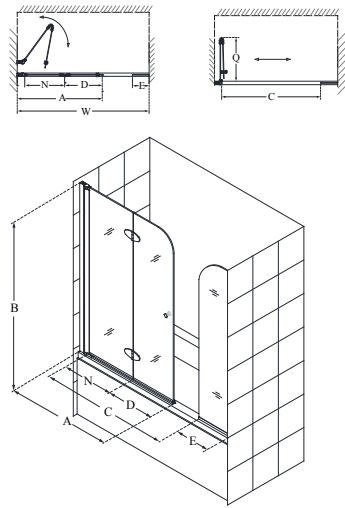

Aqua Fold™

Configuration 3

SKU	A MODEL WIDTH	B MODEL HEIGHT	C ACCESS WIDTH	D DOOR WIDTH	E EXTENDER PANEL WIDTH	N HINGE PANEL WIDTH	-01 CHROME
SHDR-3636580-EX	36"	58"	48" (in a 60" opening)	15 7/8"	9"	16 15/16"	-