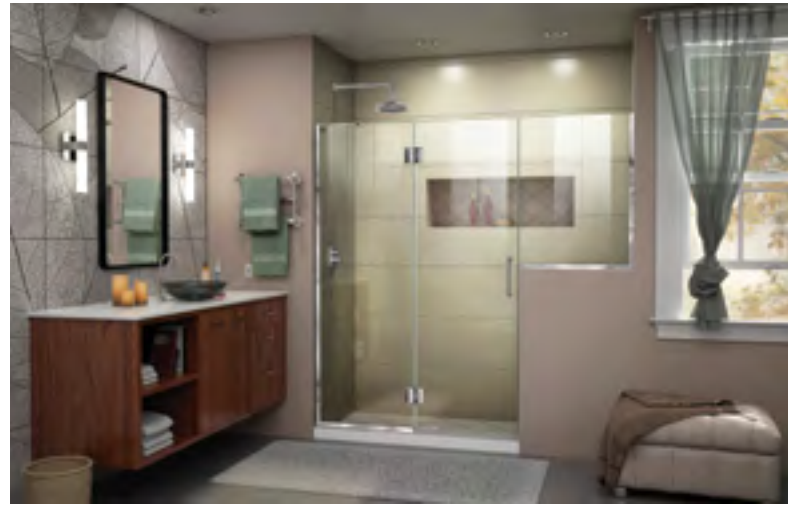

Configuration M2 (with 24" panel)

SKU	A MODEL WIDTH	B MODEL HEIGHT	C ACCESS WIDTH	D DOOR WIDTH	E INLINE BUTTRESS PANEL WIDTH	F BUTTRESS WALL HEIGHT	H BUTTRESS GLASS HEIGHT	N HINGE PANEL WIDTH	-01 CHROME	-04 BRUSHED NICKEL	-06 OIL RUBBED BRONZE	-09 SATIN BLACK
D3232434	71" - 71 1/2"	72"	22"	23"	24"	38"	34"	24"	-	-	-	-
D3232436	71" - 71 1/2"	72"	22"	23"	24"	36"	36"	24"	-	-	-	-
D3242434	72" - 72 1/2"	72"	23"	24"	24"	38"	34"	24"	-	-	-	-
D3242436	72" - 72 1/2"	72"	23"	24"	24"	36"	36"	24"	-	-	-	-