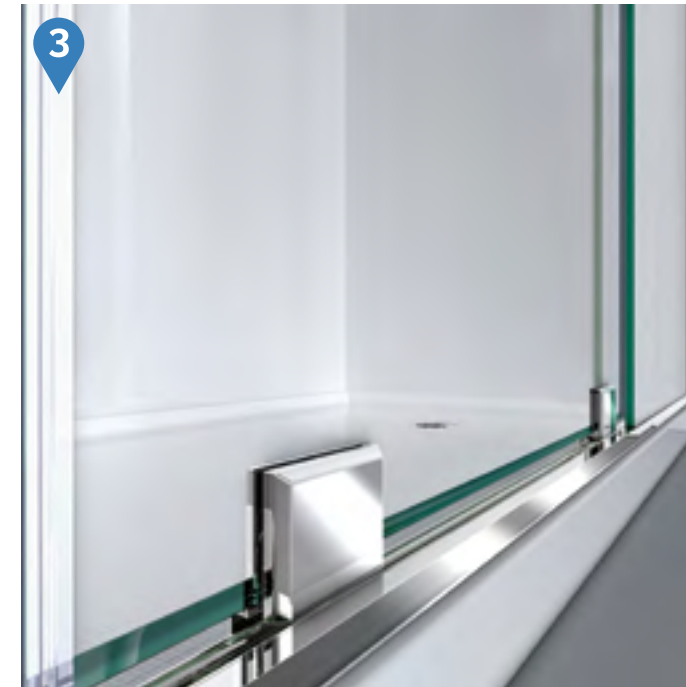

Mirage-X™ Sliding Door

Chrome Brushed Nickel

- Premium 3/8" (10mm) thick ANSI certified clear tempered glass
- DreamLine exclusive ClearMax™ protective water repellent and stain resistant glass coating
- Remarkably innovative headerless design
- Proprietary L-bar ensures stability and provides an unobstructed look