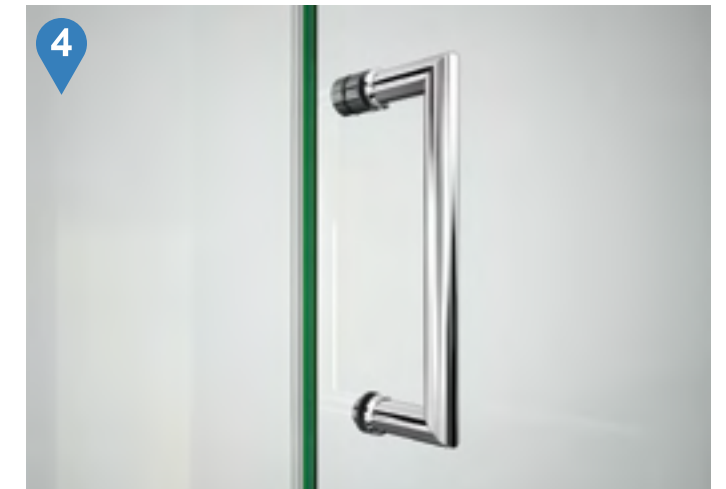

Mirage-X™ Sliding Door

- Premium 3/8" (10mm) thick ANSI certified clear tempered glass
- DreamLine exclusive ClearMax™ protective water repellent and stain resistant glass coating
- Remarkably innovative headerless design
- Proprietary L-bar ensures stability and provides an unobstructed look

- Anodized aluminum bottom guide rail and U-channel wall profile
- Bottom guide rail can be trimmed up to 4" for width adjustment
- U-channel allows up to 1/4" of adjustment for out-of-plumb (uneven walls) on Stationary Panel side
- **IMPORTANT! All measurements should be taken only AFTER walls are finished (tile, back walls, etc.)**
- Professional installation is recommended