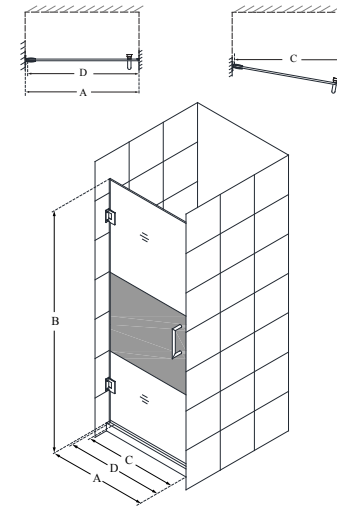

Configuration A (Half-Frosted Glass)

SKU	A MODEL WIDTH	B MODEL HEIGHT	C ACCESS WIDTH	D DOOR WIDTH	-01 CHROME	-04 BRUSHED NICKEL	-06 OIL RUBBED BRONZE	-09 SATIN BLACK
SHDR-20237210F-HFR	23"	72"	22"	23"	-	-	-	-
SHDR-20247210F-HFR	24"	72"	23"	24"	-	-	-	-
SHDR-20257210F-HFR	25"	72"	24"	25"	-	-	-	-
SHDR-20267210F-HFR	26"	72"	25"	26"	-	-	-	-
SHDR-20277210F-HFR	27"	72"	26"	27"	-	-	-	-
SHDR-20287210F-HFR	28"	72"	27"	28"	-	-	-	-
SHDR-20297210F-HFR	29"	72"	28"	29"	-	-	-	-
SHDR-20307210F-HFR	30"	72"	29"	30"	-	-	-	-