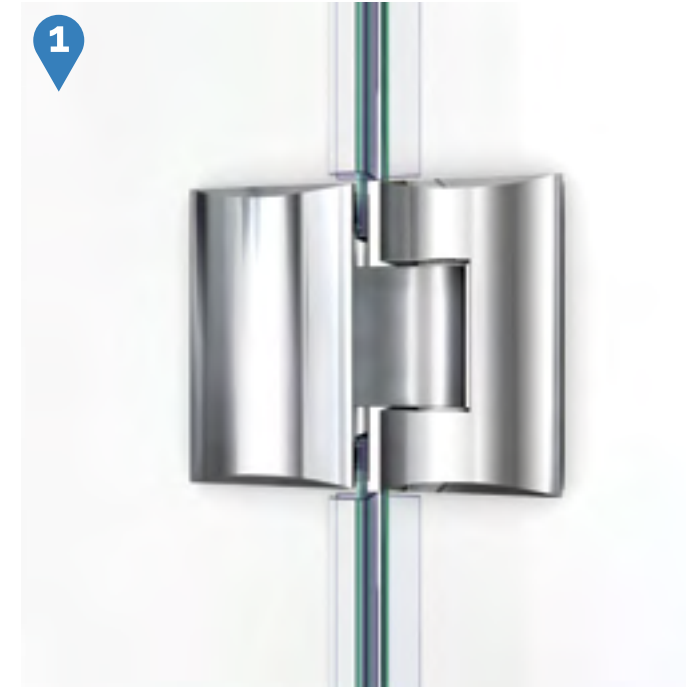

Unidoor-X™ Swing Door

Chrome Brushed Nickel Oil Rubbed Bronze Satin Black

- 3/8" (10 mm) thick ANSI certified, clear tempered glass
- DreamLine exclusive ClearMax™ protective water repellent and stain resistant glass coating
- Solid brass glass-to-glass self-closing hinges
- L-bar support bracket provides an unobstructed look on models with 24" hinged panel
- 1/4" out-of-plumb adjustment available on hinged panel side
- 1/2" width or out-of-plumb adjustment available on inline panel side
- **IMPORTANT! All measurements should be taken only AFTER walls are finished with tile, back walls, etc.**
- Professional installation highly recommended