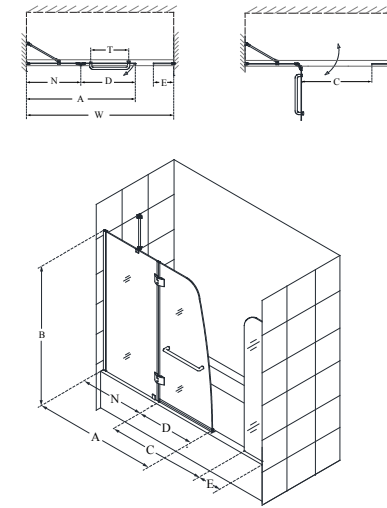

Configuration 2

SKU	A MODEL WIDTH	B MODEL HEIGHT	C ACCESS WIDTH	D DOOR WIDTH	G RETURN PANEL WIDTH	N HINGE PANEL WIDTH	-01 CHROME	-04 BRUSHED NICKEL
SHDR-3148586-RT	48"- 48 7/16"	58"	36" (in a 60" opening)	23 15/16"	30"	23 15/16"	-	-