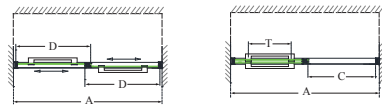

Configuration 1