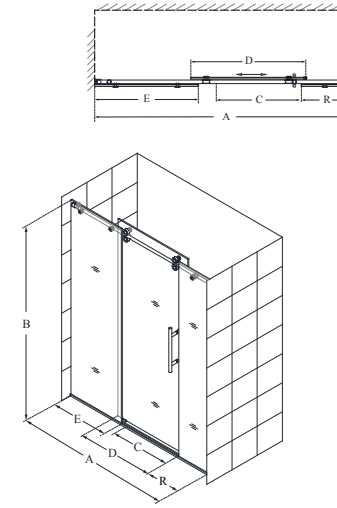

Configuration 2

SKU	A MODEL WIDTH	B MODEL HEIGHT	C ACCESS WIDTH	D DOOR WIDTH	E INLINE PANEL WIDTH	R ADDITIONAL INLINE PANEL WIDTH	-07 BRUSHED STAINLESS STEEL	-08 POLISHED STAINLESS STEEL
SHDR-60727912	68" - 72"	79"	22 3/16" - 26 3/16"	32 9/16"	29 3/8"	13 3/8"	-	-