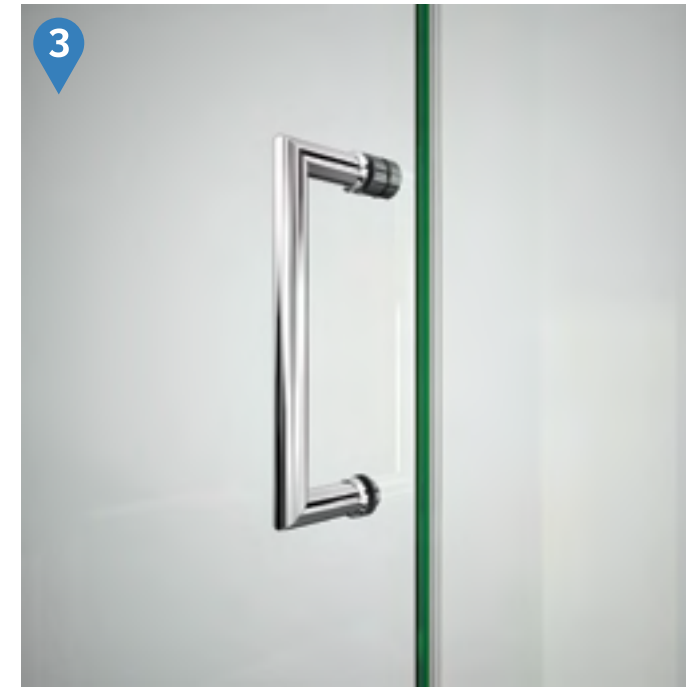

Elegance™ Pivot Door

Chrome Brushed Nickel Oil Rubbed Bronze

- Premium 3/8" (10mm) thick ANSI certified tempered glass for an upscale look
- DreamLine exclusive ClearMax™ protective water repellent and stain resistant glass coating
- Single Door configuration offers the widest width range selection, from 25 1/4" to 37 3/4"
- Solid brass self-closing pivot hardware