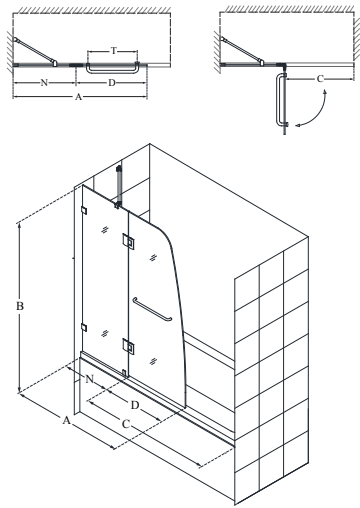

Aqua Lux™

Configuration 1

SKU	A MODEL WIDTH	B MODEL HEIGHT	C ACCESS WIDTH	D DOOR WIDTH	N HINGE PANEL WIDTH	-01 CHROME	-04 BRUSHED NICKEL
SHDR-3348588	48"	58"	36" (in a 60" opening)	23 15/16"	23 7/8"	-	-