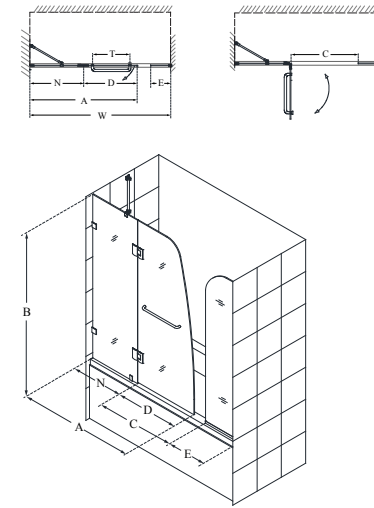

Aqua Lux™

Configuration 2

SKU	A MODEL WIDTH	B MODEL HEIGHT	C ACCESS WIDTH	D DOOR WIDTH	E EXTENDER PANEL WIDTH	N HINGE PANEL WIDTH	-01 CHROME	-04 BRUSHED NICKEL
SHDR-3348588-EX	48"	58"	27" (in a 60" opening)	23 15/16"	9"	23 7/8"	-	-