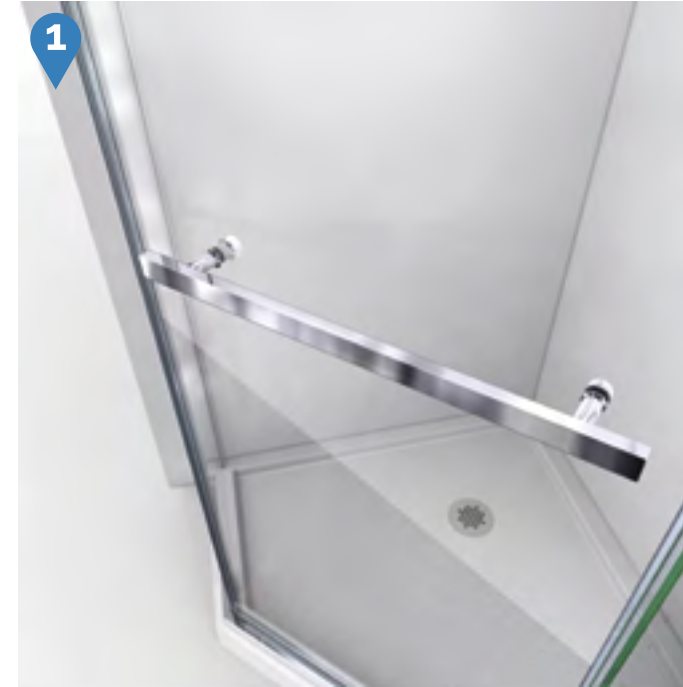

Prism™ Swing Door

- Premium 3/8" (10mm) thick ANSI certified tempered glass for an upscale look
- DreamLine exclusive ClearMax™ protective water repellent and stain resistant glass coating
- Stainless steel pivot bars provide durability and stability reinforcement
- Wall profiles allow up to 3/8" adjustment per side for width or out-of-plumb (uneven walls)
- Full length magnetic door latch for water tight closure
- **IMPORTANT! All measurements should be taken only AFTER walls are finished (tile, back walls, etc.)**
- Professional installation is recommended