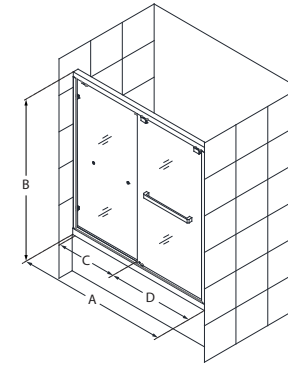

Configuration 2

SKU	A MODEL WIDTH	B MODEL HEIGHT	C ACCESS WIDTH	D DOOR WIDTH	-01 CHROME	-04 BRUSHED NICKEL	-06 OIL RUBBED BRONZE	-09 SATIN BLACK
SHDR-1660580	56"- 60"	58"	23 1/2" - 27 1/2"	30 5/8"	-	-	-	-