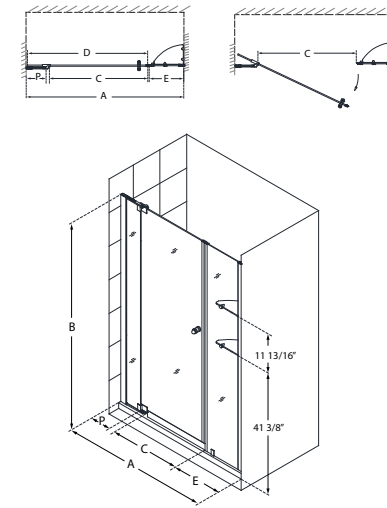

Allure™ Pivot Door

Chrome

- Premium 3/8" (10mm) thick ANSI certified clear tempered glass creates an open, airy feel
- Model sizes available in widths from 30" to 67"
- Width adjustment of up to 7" in unique pivot design and wall profiles
- Wall profiles provide up to 3/8" adjustment per side for out-of-plumb (uneven walls)

- Solid brass pivot hardware
- **IMPORTANT! All measurements should be taken only AFTER walls are finished (tile, back walls, etc.)**
- Professional installation highly recommended

Configuration 1

SKU	A MODEL WIDTH	B MODEL HEIGHT	C ACCESS WIDTH	D DOOR WIDTH	E INLINE PANEL WIDTH	P PIVOT PANEL WIDTH	-01 CHROME
SHDR-4230728	30"-31"	73"	18 3/4" - 24 3/4"	26 1/4"	--	7 5/8"	-
SHDR-4231728	31"-32"	73"	18 3/4" - 24 3/4"	26 1/4"	--	7 5/8"	-
SHDR-4232728	32"-33"	73"	18 3/4" - 24 3/4"	26 1/4"	--	7 5/8"	-
SHDR-4233728	33"-34"	73"	18 3/4" - 24 3/4"	26 1/4"	--	7 5/8"	-
SHDR-4234728	34"-35"	73"	18 3/4" - 24 3/4"	26 1/4"	--	7 5/8"	-
SHDR-4235728	35"-36"	73"	18 3/4" - 24 3/4"	26 1/4"	--	7 5/8"	-
SHDR-4236728	36"-37"	73"	24 3/4" - 30 3/4"	32 1/4"	--	7 5/8"	-
SHDR-4237728	37"-38"	73"	24 3/4" - 30 3/4"	32 1/4"	--	7 5/8"	-
SHDR-4238728	38"-39"	73"	24 3/4" - 30 3/4"	32 1/4"	--	7 5/8"	-
SHDR-4239728	39"-40"	73"	24 3/4" - 30 3/4"	32 1/4"	--	7 5/8"	-
SHDR-4240728	40"-41"	73"	24 3/4" - 30 3/4"	32 1/4"	--	7 5/8"	-
SHDR-4241728	41"-42"	73"	24 3/4" - 30 3/4"	32 1/4"	--	7 5/8"	-