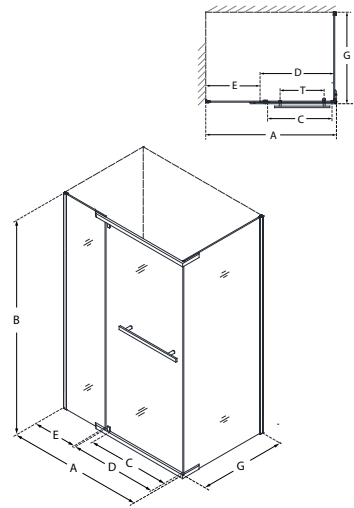

Configuration 1