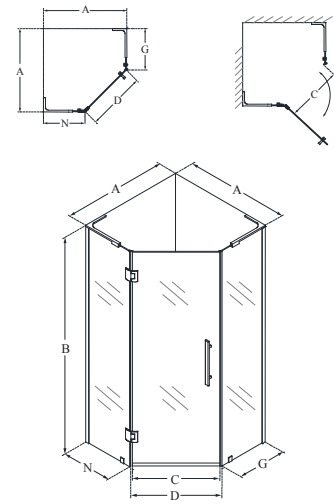

Prism Plus™

Configuration 1