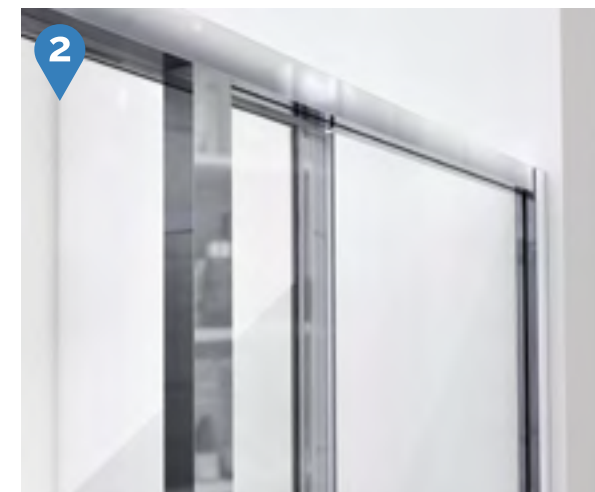

Cornerview™

Sliding Door

Chrome

- 5/32" (4mm) ANSI certified clear tempered glass
- Perfect for smaller spaces where a swing door will not work
- Center opening sliding door design allows generous entry area
- Full length magnetic strip for water tight closure
- Wall profiles allow up to 1/2" adjustment per side for out-of-plumb (uneven walls)
- **IMPORTANT! All measurements should be taken only AFTER walls are finished (tile, back walls, etc.)**
- Professional installation is recommended