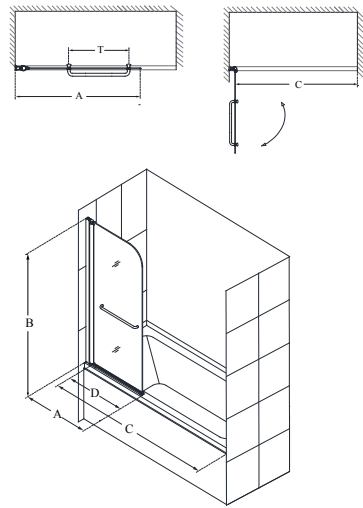

Aqua Swing™

Configuration 1

SKU	A MODEL WIDTH	B MODEL HEIGHT	C ACCESS WIDTH	D DOOR WIDTH	-01 CHROME
SHDR-3734580	34"	58"	57" (in a 60" opening)	31"	-