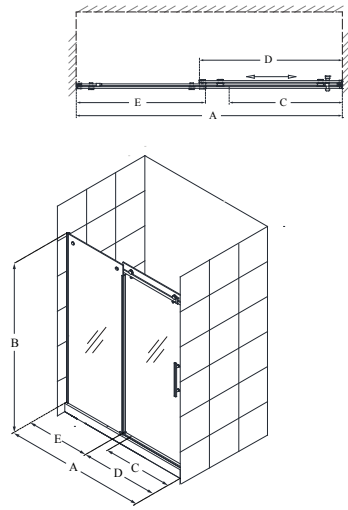

Enigma-Air™

Configuration 1

SKU	A MODEL WIDTH	B MODEL HEIGHT	C ACCESS WIDTH	D DOOR WIDTH	E INLINE PANEL WIDTH	-07 BRUSHED STAINLESS STEEL	-08 POLISHED STAINLESS STEEL
SHDR-64487610	44" - 48"	76"	16" - 20"	26"	23"	-	-
SHDR-64607610	56" - 60"	76"	22" - 26"	32"	28 7/8"	-	-