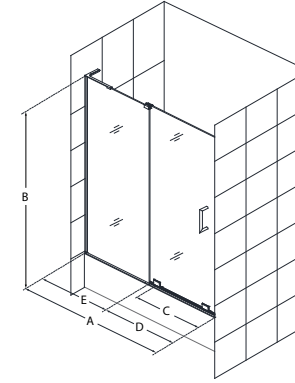

Mirage-X™

Configuration 2

SKU	A MODEL WIDTH	B MODEL HEIGHT	C ACCESS WIDTH	D DOOR WIDTH	E INLINE PANEL WIDTH	-01 CHROME	-04 BRUSHED NICKEL
SHDR-1960580L	56" - 60"	58"	22" - 26"	32 5/16"	29 7/16"	-	-
SHDR-1960580R	56" - 60"	58"	22" - 26"	32 5/16"	29 7/16"	-	-

*L - Left Wall Installation
*R - Right Wall Installation