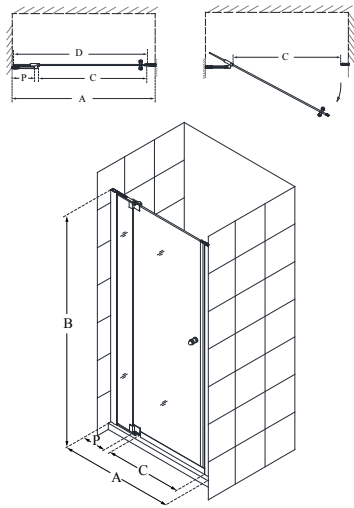

Configuration 1

SKU	A MODEL WIDTH	B MODEL HEIGHT	C ACCESS WIDTH	D DOOR WIDTH	E INLINE PANEL WIDTH	P PIVOT PANEL WIDTH	-01 CHROME
SHDR-4230728	30"-31"	73"	18 3/4" - 24 3/4"	26 1/4"	--	7 5/8"	-
SHDR-4231728	31"-32"	73"	18 3/4" - 24 3/4"	26 1/4"	--	7 5/8"	-
SHDR-4232728	32"-33"	73"	18 3/4" - 24 3/4"	26 1/4"	--	7 5/8"	-
SHDR-4233728	33"-34"	73"	18 3/4" - 24 3/4"	26 1/4"	--	7 5/8"	-
SHDR-4234728	34"-35"	73"	18 3/4" - 24 3/4"	26 1/4"	--	7 5/8"	-
SHDR-4235728	35"-36"	73"	18 3/4" - 24 3/4"	26 1/4"	--	7 5/8"	-
SHDR-4236728	36"-37"	73"	24 3/4" - 30 3/4"	32 1/4"	--	7 5/8"	-
SHDR-4237728	37"-38"	73"	24 3/4" - 30 3/4"	32 1/4"	--	7 5/8"	-
SHDR-4238728	38"-39"	73"	24 3/4" - 30 3/4"	32 1/4"	--	7 5/8"	-
SHDR-4239728	39"-40"	73"	24 3/4" - 30 3/4"	32 1/4"	--	7 5/8"	-
SHDR-4240728	40"-41"	73"	24 3/4" - 30 3/4"	32 1/4"	--	7 5/8"	-
SHDR-4241728	41"-42"	73"	24 3/4" - 30 3/4"	32 1/4"	--	7 5/8"	-