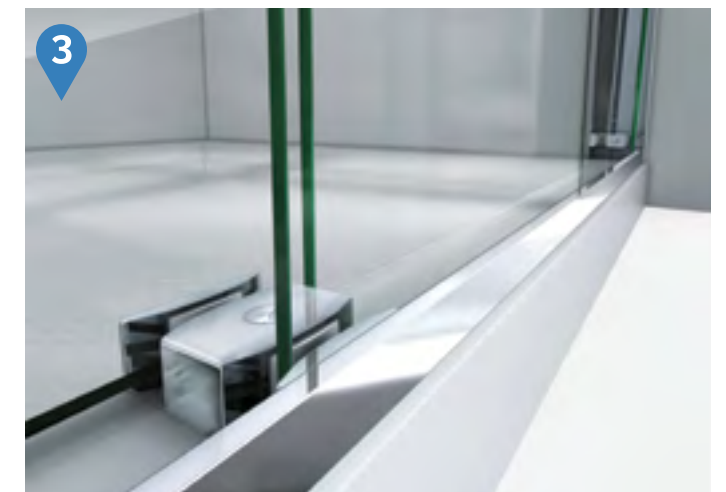

Essence-H™

Sliding/Bypass Door

- Quality 5/16" (8mm) ANSI certified clear tempered glass
- DreamLine exclusive ClearMax™ protective water repellent and stain resistant glass coating
- Double sliding bypass configuration allows entry to the shower from left or right side
- Specially designed rollers create a smooth, quiet gliding operation
- Anodized aluminum 3" wall profiles accommodate up to 1/4" for out-of-plumb (uneven walls)
- SafeClose™ bumper guides within each wall profile
- Top and bottom guiderails can be trimmed up to 4" for width adjustment
- **IMPORTANT! All measurements should be taken only AFTER walls are finished (tile, back walls, etc.)**
- Professional installation is recommended