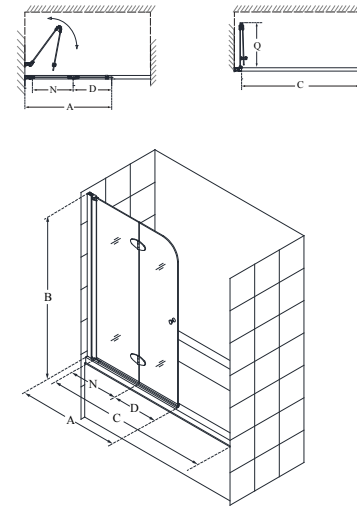

Aqua Fold™

Configuration 2

SKU	A MODEL WIDTH	B MODEL HEIGHT	C ACCESS WIDTH	D DOOR WIDTH	N HINGE PANEL WIDTH	-01 CHROME
SHDR-3636580	36"	58"	57" (in a 60" opening)	15 7/8"	16 15/16"	-