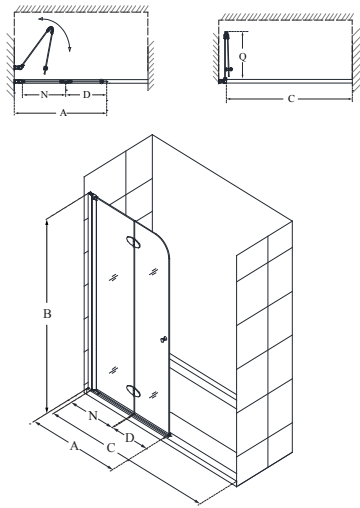

Aqua Fold™

Configuration 1

SKU	A MODEL WIDTH	B MODEL HEIGHT	C ACCESS WIDTH	D DOOR WIDTH	N HINGE PANEL WIDTH	-01 CHROME
SHDR-3630720	29 1/2"	72"	45" (in a 48" opening) 57" (in a 60" opening)	12 11/16"	13 11/16"	-
SHDR-3634720	33 1/2"	72"	45" (in a 48" opening) 57" (in a 60" opening)	14 11/16"	15 11/16"	-