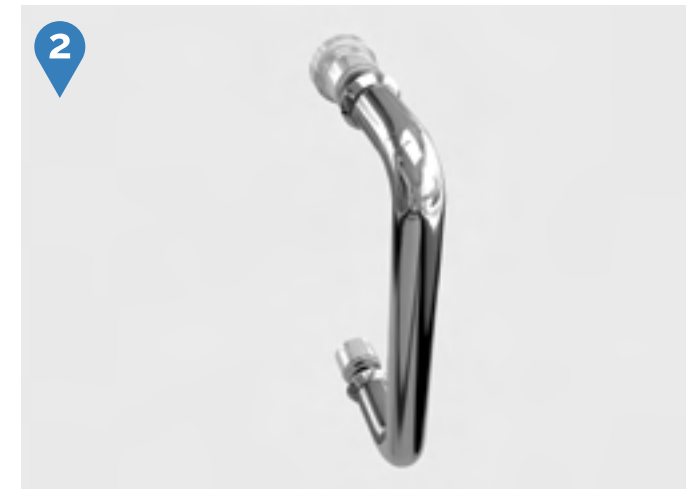

- 5/16" (8mm) thick ANSI certified clear tempered glass
- DreamLine exclusive ClearMax™ protective water repellent and stain resistant glass coating
- Double sliding bypass configuration allows entry to the shower from left or right side
- Stainless Steel hardware throughout provides a lavish, distinguished design
- Specially designed rollers create a smooth, quiet gliding operation
- Two convenient towel bars double as handles on each panel
- Wall profiles designed to accommodate up to 3/8" for out-of-plumb (uneven walls)
- Top and bottom guiderails can be trimmed up to 4" for width adjustment
- **IMPORTANT! All measurements should be taken only AFTER walls are finished (tile, back walls, etc.)**
- Professional installation is recommended

Configuration 1

SKU	A MODEL WIDTH	B MODEL HEIGHT	C ACCESS WIDTH	D DOOR WIDTH	-08 POLISHED STAINLESS STEEL
SHDR-1560760	56" - 60"	76" (77 3/8" with rollers)	23 1/4" - 27 1/4"	30 5/8"	-

Infinity-Z™ Sliding Door