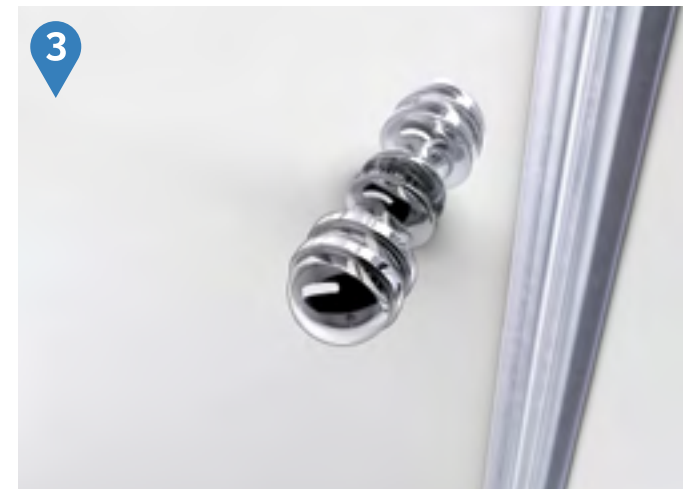

Allure™ Pivot Door

Chrome

- Premium 3/8" (10mm) thick ANSI certified clear tempered glass creates an open, airy feel
- Model sizes available in widths from 30" to 67"
- Width adjustment of up to 7" in unique pivot design and wall profiles
- Wall profiles provide up to 3/8" adjustment per side for out-of-plumb (uneven walls)