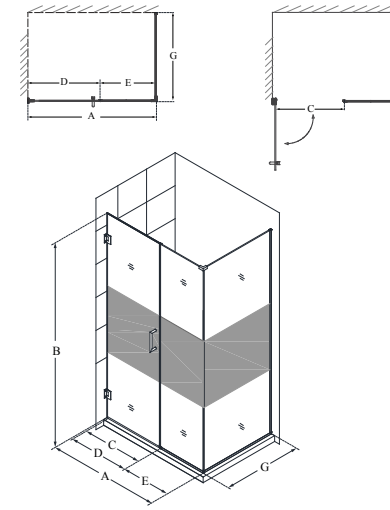

Unidoor Plus™

Configuration I (Half-Frosted Glass)

SKU	A MODEL WIDTH	B MODEL HEIGHT	C ACCESS WIDTH	D DOOR WIDTH	E INLINE PANEL WIDTH	G RETURN PANEL WIDTH	-01 CHROME	-04 BRUSHED NICKEL	-06 OIL RUBBED BRONZE	-09 SATIN BLACK
SHEN-24290300-HFR	29"	72"	22"	23"	6"	30 3/8"	-	-	-	-
SHEN-24290340-HFR	29"	72"	22"	23"	6"	34 3/8"	-	-	-	-
SHEN-24295300-HFR	29 1/2"	72"	22"	23"	6 1/2"	30 3/8"	-	-	-	-
SHEN-24295340-HFR	29 1/2"	72"	22"	23"	6 1/2"	34 3/8"	-	-	-	-
SHEN-24300300-HFR	30"	72"	23"	24"	6"	30 3/8"	-	-	-	-
SHEN-24300340-HFR	30"	72"	23"	24"	6"	34 3/8"	-	-	-	-
SHEN-24305300-HFR	30 1/2"	72"	23"	24"	6 1/2"	30 3/8"	-	-	-	-
SHEN-24305340-HFR	30 1/2"	72"	23"	24"	6 1/2"	34 3/8"	-	-	-	-
SHEN-24310300-HFR	31"	72"	24"	25"	6"	30 3/8"	-	-	-	-
SHEN-24310340-HFR	31"	72"	24"	25"	6"	34 3/8"	-	-	-	-
SHEN-24315300-HFR	31 1/2"	72"	24"	25"	6 1/2"	30 3/8"	-	-	-	-
SHEN-24315340-HFR	31 1/2"	72"	24"	25"	6 1/2"	34 3/8"	-	-	-	-
SHEN-24320300-HFR	32"	72"	25"	26"	6"	30 3/8"	-	-	-	-
SHEN-24320340-HFR	32"	72"	25"	26"	6"	34 3/8"	-	-	-	-
SHEN-24325300-HFR	32 1/2"	72"	25"	26"	6 1/2"	30 3/8"	-	-	-	-
SHEN-24325340-HFR	32 1/2"	72"	25"	26"	6 1/2"	34 3/8"	-	-	-	-
SHEN-24330300-HFR	33"	72"	26"	27"	6"	30 3/8"	-	-	-	-
SHEN-24330340-HFR	33"	72"	26"	27"	6"	34 3/8"	-	-	-	-
SHEN-24335300-HFR	33 1/2"	72"	26"	27"	6 1/2"	30 3/8"	-	-	-	-
SHEN-24335340-HFR	33 1/2"	72"	26"	27"	6 1/2"	34 3/8"	-	-	-	-
SHEN-24340300-HFR	34"	72"	27"	28"	6"	30 3/8"	-	-	-	-
SHEN-24340340-HFR	34"	72"	27"	28"	6"	34 3/8"	-	-	-	-
SHEN-24345300-HFR	34 1/2"	72"	27"	28"	6 1/2"	30 3/8"	-	-	-	-
SHEN-24345340-HFR	34 1/2"	72"	27"	28"	6 1/2"	34 3/8"	-	-	-	-
SHEN-24350300-HFR	35"	72"	28"	29"	6"	30 3/8"	-	-	-	-
SHEN-24350340-HFR	35"	72"	28"	29"	6"	34 3/8"	-	-	-	-