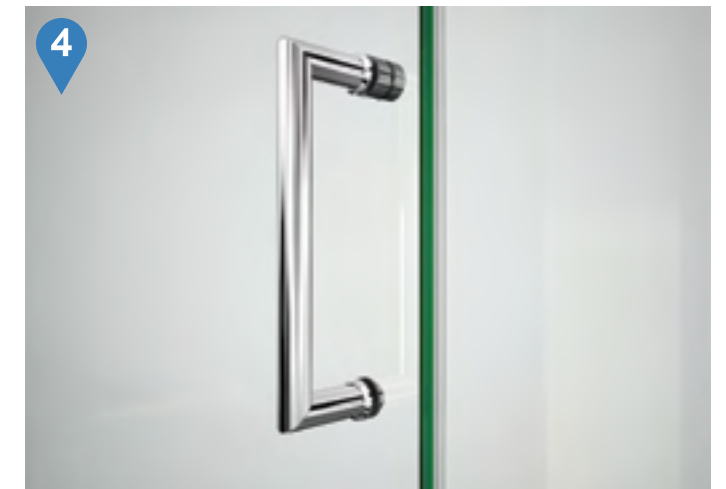

Unidoor-X™ Swing Door

Chrome Brushed Nickel Oil Rubbed Bronze Satin Black

- 3/8" (10 mm) thick ANSI certified, clear tempered glass
- DreamLine exclusive ClearMax™ protective water repellent and stain resistant glass coating
- Solid brass glass-to-glass self-closing hinges
- L-bar support bracket provides an unobstructed look on models with 24" hinged panel
- 1/4" out-of-plumb adjustment available on hinged panel side
- 1/2" width or out-of-plumb adjustment available on inline panel side
- **IMPORTANT! All measurements should be taken only AFTER walls are finished with tile, back walls, etc.**
- Professional installation highly recommended