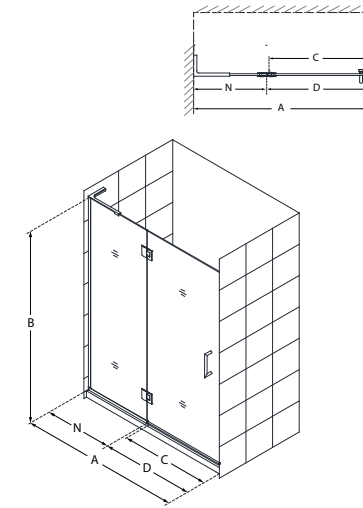

Configuration M (with 24" panel)

SKU	A MODEL WIDTH	B MODEL HEIGHT	C ACCESS WIDTH	D DOOR WIDTH	N HINGE PANEL WIDTH	-01 CHROME	-04 BRUSHED NICKEL	-06 OIL RUBBED BRONZE	-09 SATIN BLACK
D32372	47"	72"	22"	23"	24"	-	-	-	-
D32472	48"	72"	23"	24"	24"	-	-	-	-
D32572	49"	72"	24"	25"	24"	-	-	-	-
D32672	50"	72"	25"	26"	24"	-	-	-	-
D32772	51"	72"	26"	27"	24"	-	-	-	-
D32872	52"	72"	27"	28"	24"	-	-	-	-
D32972	53"	72"	28"	29"	24"	-	-	-	-
D33072	54"	72"	29"	30"	24"	-	-	-	-