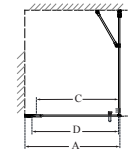

Configuration 4 (with Support Arm)

SKU	A MODEL WIDTH	B MODEL HEIGHT	C ACCESS WIDTH	D DOOR WIDTH	E INLINE PANEL WIDTH	-01 CHROME	-04 BRUSHED NICKEL	-06 OIL RUBBED BRONZE
SHEN-4130300	30"	72"	24"	30"	30"	-	-	-
SHEN-4134300	30"	72"	24"	30"	34"	-	-	-
SHEN-4130320	32"	72"	26"	32"	30"	-	-	-
SHEN-4134320	32"	72"	26"	32"	34"	-	-	-
SHEN-4130340	34"	72"	28"	34"	30"	-	-	-
SHEN-4134340	34"	72"	28"	34"	34"	-	-	-