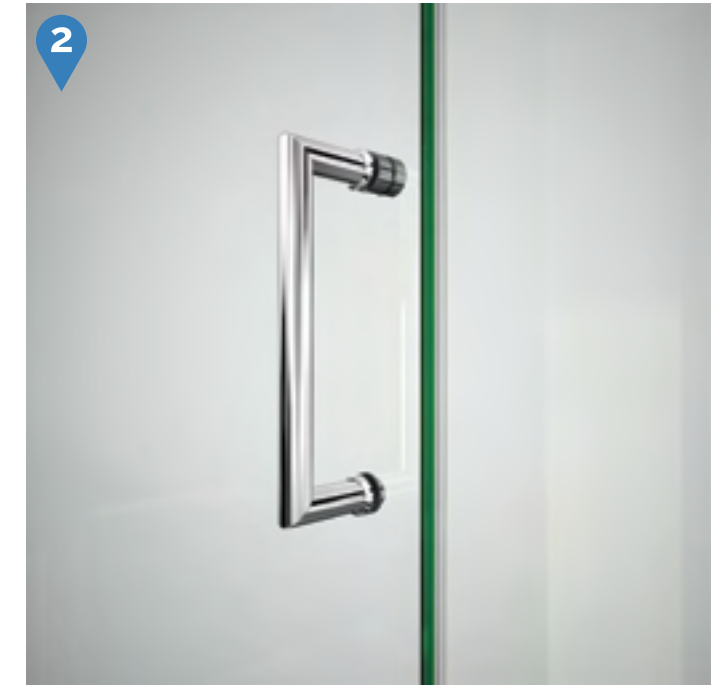

Unidoor™ Swing Door

- Premium 3/8" (10mm) thick ANSI certified tempered glass for an upscale look
- DreamLine exclusive ClearMax™ protective water repellent and stain resistant glass coating
- Solid brass wall-to-glass self-closing hinges
- Inline panels are attached to the wall by anodized aluminum wall profile

- Wall profile allows up to 1" of adjustment for width or out-of-plumb (uneven) walls
- Inline panels 12" wide and over require a Support Arm or Glass Shelves for stability
- **IMPORTANT! All measurements should be taken only AFTER walls are finished (tile, back walls, etc.)**
- **Wall studs or other reinforcement behind finished walls required for hinge installation**
- Professional installation highly recommended