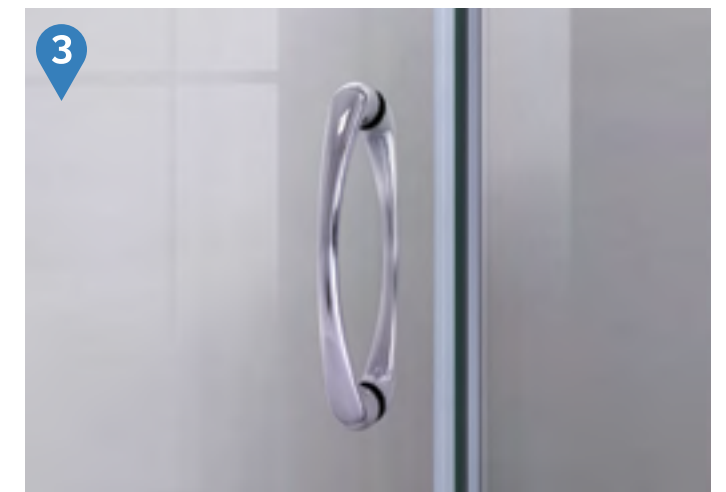

Prime™ Swing Door

- Quality ¼" (6mm) thick ANSI certified tempered glass
- Center opening dual sliding door design allows substantial entry area
- Perfect for smaller spaces where a swing door will not work
- Full length magnetic strip for watertight closure
- Anodized aluminum wall profiles allow up to 1" adjustment per side
- **IMPORTANT! All measurements should be taken only AFTER walls are finished (tile, back walls, etc.)**
- Professional installation is recommended
- Available as part of a kit only.