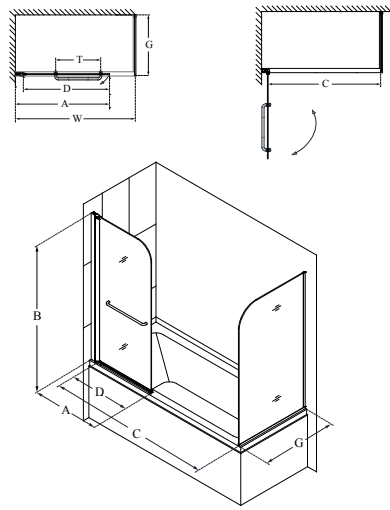

Aqua Swing™

Configuration 3