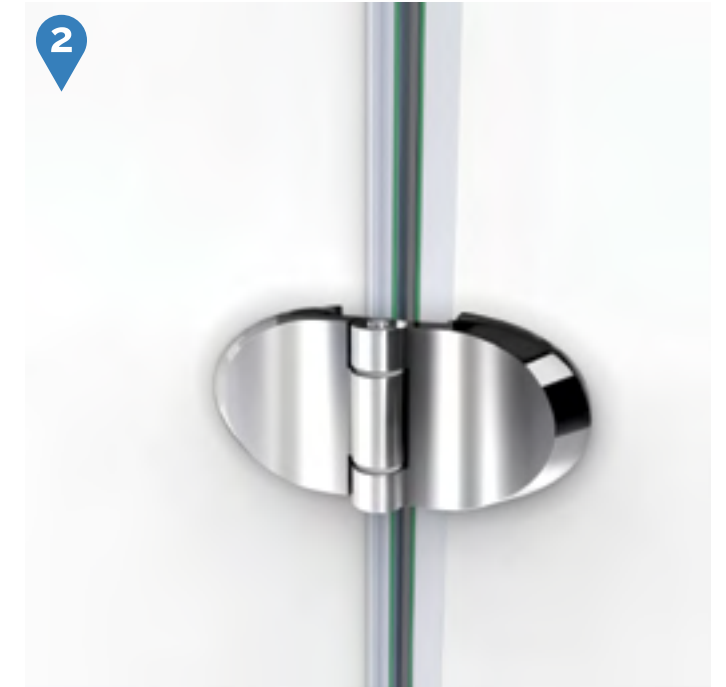

Aqua Fold™

Bi-Fold Door

Chrome

- Quality ¼" (6mm) thick ANSI certified clear tempered glass
- Anodized aluminum wall profile allows up to 3/8" adjustment for out-of-plumb (uneven walls)
- Continuous self-centering pivot allows rotation into and out of the shower or tub
- Bi-Fold design allows for a wide entry, while using minimal space