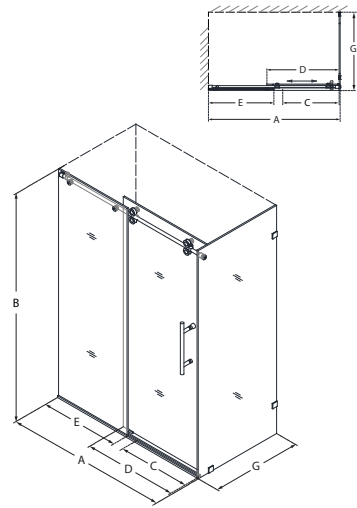

Configuration 3

SKU	A MODEL WIDTH	B MODEL HEIGHT	C ACCESS WIDTH	D DOOR WIDTH	E INLINE PANEL WIDTH	G RETURN PANEL WIDTH	-07 BRUSHED STAINLESS STEEL	-08 POLISHED STAINLESS STEEL
SHEN-60366012	56 1/2" - 60 1/2"	79"	22 1/2" - 26 1/2"	32 9/16"	29 3/8"	36"	-	-