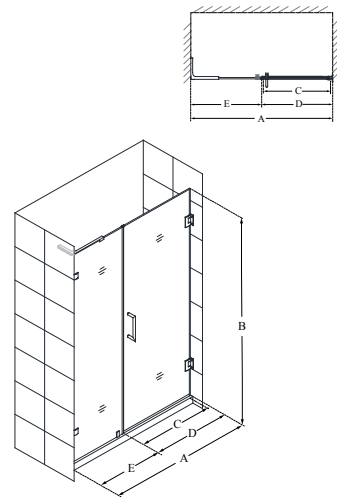

Configuration D (with 14" panel and L-Bar)

SKU	A MODEL WIDTH	B MODEL HEIGHT	C ACCESS WIDTH	D DOOR WIDTH	E INLINE PANEL WIDTH	-01 CHROME	-04 BRUSHED NICKEL	-06 OIL RUBBED BRONZE	-09 SATIN BLACK
SHDR-23377200	37"	72"	22"	23"	14"	-	-	-	-
SHDR-23387200	38"	72"	23"	24"	14"	-	-	-	-
SHDR-23397200	39"	72"	24"	25"	14"	-	-	-	-
SHDR-23407200	40"	72"	25"	26"	14"	-	-	-	-
SHDR-23417200	41"	72"	26"	27"	14"	-	-	-	-
SHDR-23427200	42"	72"	27"	28"	14"	-	-	-	-
SHDR-23437200	43"	72"	28"	29"	14"	-	-	-	-
SHDR-23447200	44"	72"	29"	30"	14"	-	-	-	-