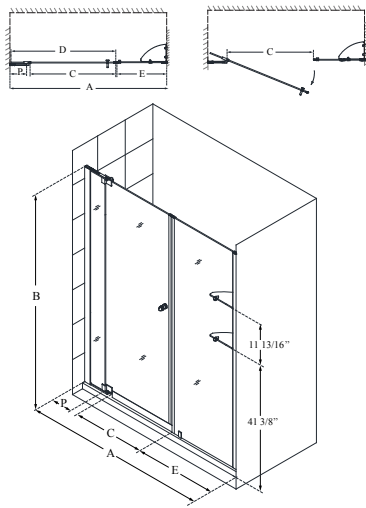

- Solid brass pivot hardware
- **IMPORTANT! All measurements should be taken only AFTER walls are finished (tile, back walls, etc.)**
- Professional installation highly recommended

Configuration 1

SKU	A MODEL WIDTH	B MODEL HEIGHT	C ACCESS WIDTH	D DOOR WIDTH	E INLINE PANEL WIDTH	P PIVOT PANEL WIDTH	-01 CHROME
SHDR-4230728	30"-31"	73"	18 3/4" - 24 3/4"	26 1/4"	--	7 5/8"	-
SHDR-4231728	31"-32"	73"	18 3/4" - 24 3/4"	26 1/4"	--	7 5/8"	-
SHDR-4232728	32"-33"	73"	18 3/4" - 24 3/4"	26 1/4"	--	7 5/8"	-
SHDR-4233728	33"-34"	73"	18 3/4" - 24 3/4"	26 1/4"	--	7 5/8"	-
SHDR-4234728	34"-35"	73"	18 3/4" - 24 3/4"	26 1/4"	--	7 5/8"	-
SHDR-4235728	35"-36"	73"	18 3/4" - 24 3/4"	26 1/4"	--	7 5/8"	-
SHDR-4236728	36"-37"	73"	24 3/4" - 30 3/4"	32 1/4"	--	7 5/8"	-
SHDR-4237728	37"-38"	73"	24 3/4" - 30 3/4"	32 1/4"	--	7 5/8"	-
SHDR-4238728	38"-39"	73"	24 3/4" - 30 3/4"	32 1/4"	--	7 5/8"	-
SHDR-4239728	39"-40"	73"	24 3/4" - 30 3/4"	32 1/4"	--	7 5/8"	-
SHDR-4240728	40"-41"	73"	24 3/4" - 30 3/4"	32 1/4"	--	7 5/8"	-
SHDR-4241728	41"-42"	73"	24 3/4" - 30 3/4"	32 1/4"	--	7 5/8"	-

Configuration 2

SKU	A MODEL WIDTH	B MODEL HEIGHT	C ACCESS WIDTH	D DOOR WIDTH	E INLINE PANEL WIDTH	P PIVOT PANEL WIDTH	-01 CHROME
SHDR-4242728	42"-43"	73"	18 3/4" - 24 3/4"	26 1/4"	12"	7 5/8"	-
SHDR-4243728	43"-44"	73"	18 3/4" - 24 3/4"	26 1/4"	12"	7 5/8"	-
SHDR-4244728	44"-45"	73"	18 3/4" - 24 3/4"	26 1/4"	12"	7 5/8"	-
SHDR-4245728	45"-46"	73"	18 3/4" - 24 3/4"	26 1/4"	12"	7 5/8"	-
SHDR-4246728	46"-47"	73"	18 3/4" - 24 3/4"	32 1/4"	12"	7 5/8"	-
SHDR-4247728	47"-48"	73"	18 3/4" - 24 3/4"	32 1/4"	12"	7 5/8"	-
SHDR-4248728	48"-49"	73"	24 3/4" - 30 3/4"	32 1/4"	12"	7 5/8"	-
SHDR-4249728	49"-50"	73"	24 3/4" - 30 3/4"	32 1/4"	12"	7 5/8"	-
SHDR-4250728	50"-51"	73"	24 3/4" - 30 3/4"	32 1/4"	12"	7 5/8"	-
SHDR-4251728	51"-52"	73"	24 3/4" - 30 3/4"	32 1/4"	12"	7 5/8"	-
SHDR-4252728	52"-53"	73"	24 3/4" - 30 3/4"	32 1/4"	12"	7 5/8"	-
SHDR-4253728	53"-54"	73"	24 3/4" - 30 3/4"	32 1/4"	12"	7 5/8"	-