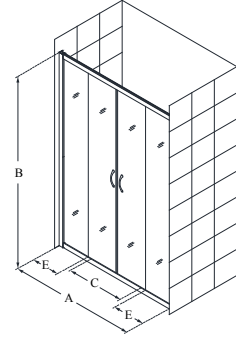

Configuration 1

SKU	A MODEL WIDTH	B MODEL HEIGHT	C ACCESS WIDTH	D DOOR WIDTH	E INLINE PANEL WIDTH	-01 CHROME	-04 BRUSHED NICKEL
SHDR-1160726	56" - 60"	72"	22 7/8" - 26 7/8"	16 5/16"	13 11/16"	-	-