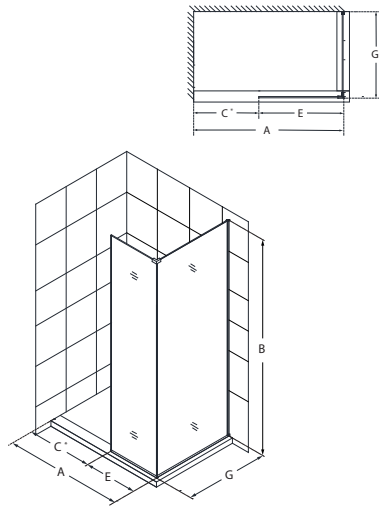

Configuration 3