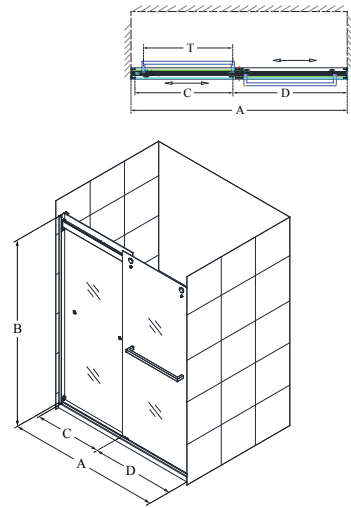

Essence-H™

Configuration 1

SKU	A MODEL WIDTH	B MODEL HEIGHT	C ACCESS WIDTH	D DOOR WIDTH	-01 CHROME	-04 BRUSHED NICKEL
SHDR-6348760H	44"- 48"	76"	17 3/4" - 21 3/4"	25 5/16"	-	-
SHDR-6360760H	56"- 60"	76"	24" - 28"	31 5/16"	-	-