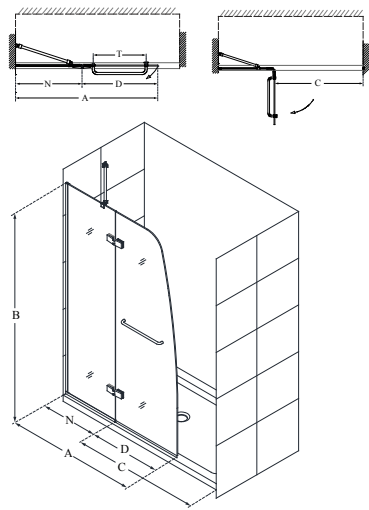

Aqua Ultra™

Configuration 1

SKU	A MODEL WIDTH	B MODEL HEIGHT	C ACCESS WIDTH	D DOOR WIDTH	N HINGE PANEL WIDTH	-01 CHROME	-04 BRUSHED NICKEL
SHDR-3445720	45"	72"	27" (in a 48" opening) 39" (in a 60" opening)	24 1/8"	20 7/8"	-	-