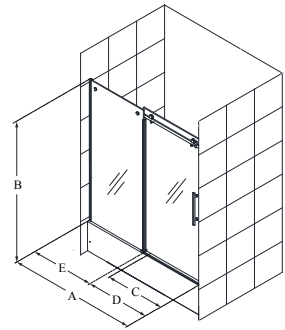

Enigma Air™

Configuration 3