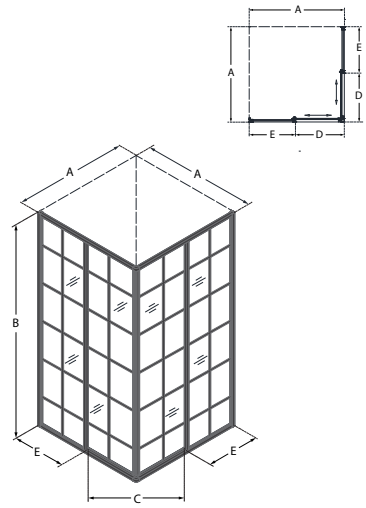

French Corner™

Configuration 1