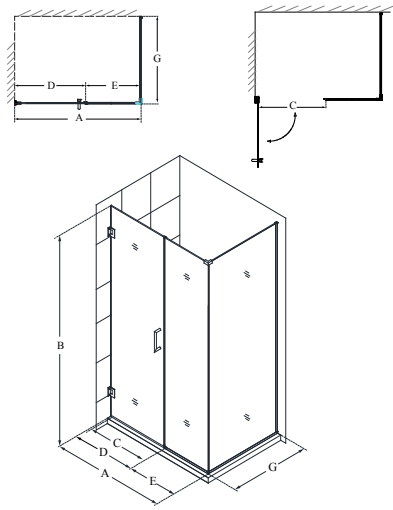

Unidoor Plus™

Configuration I

SKU	A MODEL WIDTH	B MODEL HEIGHT	C ACCESS WIDTH	D DOOR WIDTH	E INLINE PANEL WIDTH	G RETURN PANEL WIDTH	-01 CHROME	-04 BRUSHED NICKEL	-06 OIL RUBBED BRONZE	-09 SATIN BLACK
SHEN-24550300	55"	72"	24"	25"	30"	30 3/8"	-	-	-	-
SHEN-24550340	55"	72"	24"	25"	30"	34 3/8"	-	-	-	-
SHEN-24555300	55 1/2"	72"	24"	25"	30 1/2"	30 3/8"	-	-	-	-
SHEN-24555340	55 1/2"	72"	24"	25"	30 1/2"	34 3/8"	-	-	-	-
SHEN-24560300	56"	72"	25"	26"	30"	30 3/8"	-	-	-	-
SHEN-24560340	56"	72"	25"	26"	30"	34 3/8"	-	-	-	-
SHEN-24565300	56 1/2"	72"	25"	26"	30 1/2"	30 3/8"	-	-	-	-
SHEN-24565340	56 1/2"	72"	25"	26"	30 1/2"	34 3/8"	-	-	-	-
SHEN-24570300	57"	72"	26"	27"	30"	30 3/8"	-	-	-	-
SHEN-24570340	57"	72"	26"	27"	30"	34 3/8"	-	-	-	-
SHEN-24575300	57 1/2"	72"	26"	27"	30 1/2"	30 3/8"	-	-	-	-
SHEN-24575340	57 1/2"	72"	26"	27"	30 1/2"	34 3/8"	-	-	-	-
SHEN-24580300	58"	72"	27"	28"	30"	30 3/8"	-	-	-	-
SHEN-24580340	58"	72"	27"	28"	30"	34 3/8"	-	-	-	-
SHEN-24585300	58 1/2"	72"	27"	28"	30 1/2"	30 3/8"	-	-	-	-
SHEN-24585340	58 1/2"	72"	27"	28"	30 1/2"	34 3/8"	-	-	-	-
SHEN-24590300	59"	72"	28"	29"	30"	30 3/8"	-	-	-	-
SHEN-24590340	59"	72"	28"	29"	30"	34 3/8"	-	-	-	-
SHEN-24595300	59 1/2"	72"	28"	29"	30 1/2"	30 3/8"	-	-	-	-
SHEN-24595340	59 1/2"	72"	28"	29"	30 1/2"	34 3/8"	-	-	-	-
SHEN-24600300	60"	72"	29"	30"	30"	30 3/8"	-	-	-	-
SHEN-24600340	60"	72"	29"	30"	30"	34 3/8"	-	-	-	-
SHEN-24605300	60 1/2"	72"	29"	30"	30 1/2"	30 3/8"	-	-	-	-
SHEN-24605340	60 1/2"	72"	29"	30"	30 1/2"	34 3/8"	-	-	-	-