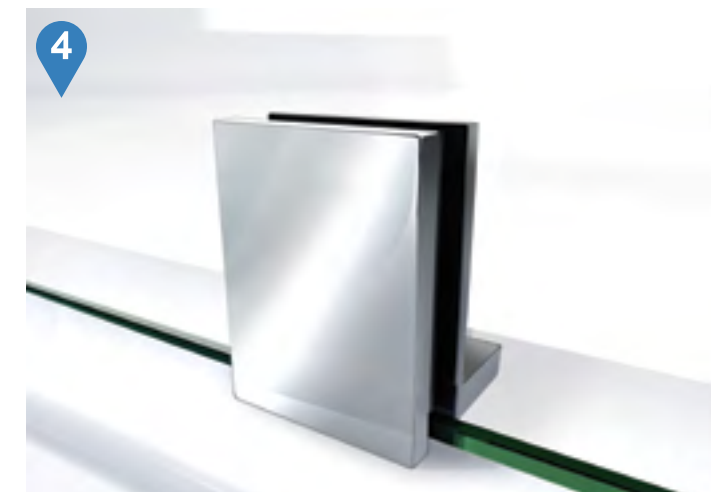

Unidoor™ Swing Door

- Premium 3/8" (10mm) thick ANSI certified tempered glass for an upscale look
- DreamLine exclusive ClearMax™ protective water repellent and stain resistant glass coating
- Solid brass wall-to-glass self-closing hinges
- Inline panels are attached to the wall by anodized aluminum wall profile

- Wall profile allows up to 1" of adjustment for width or out-of-plumb (uneven) walls
- Inline panels 12" wide and over require a Support Arm or Glass Shelves for stability
- **IMPORTANT! All measurements should be taken only AFTER walls are finished (tile, back walls, etc.)**
- **Wall studs or other reinforcement behind finished walls required for hinge installation**
- Professional installation highly recommended