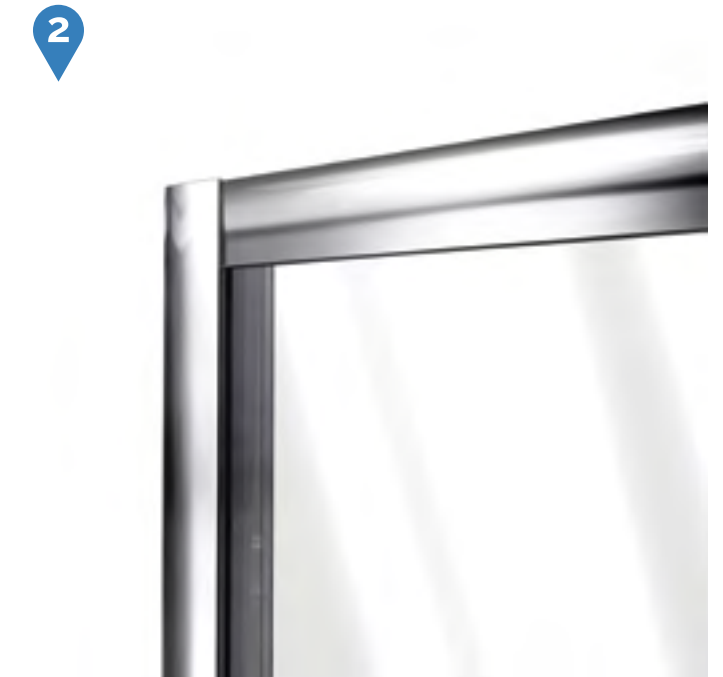

Flex™ Swing Door

- Full length magnetic door latch for water tight closure
- Solid brass pivots provide durability and luxury
- Wall profiles allow up to 1/2" per side adjustment for width or out-of-plumb (uneven walls)

- Up to 4" of adjustment for width within telescopic rails
- Quality 1/4" (6mm) thick ANSI certified clear tempered glass
- **IMPORTANT! All measurements should be taken only AFTER walls are finished (tile, back walls, etc.)**
- Professional installation highly recommended