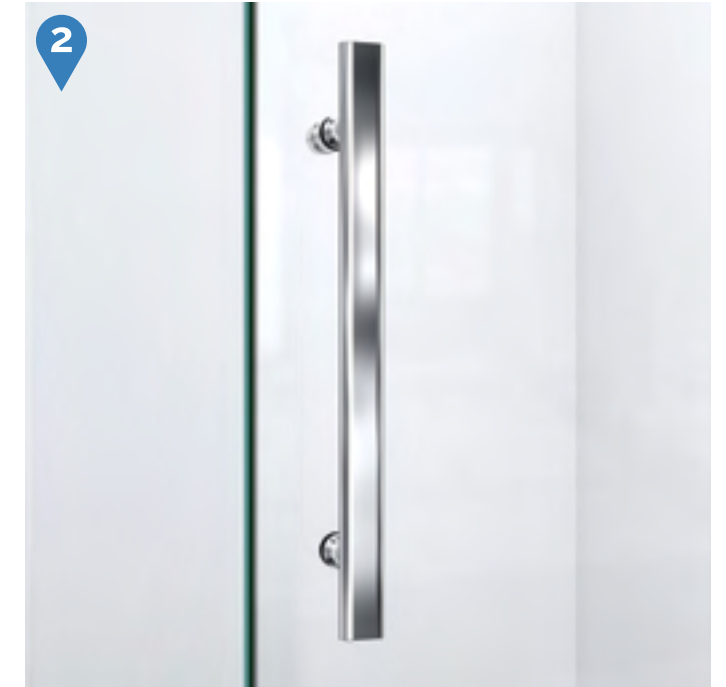

Quatra Lux™ Swing Door

- Premium 3/8" (10mm) thick ANSI certified clear tempered glass
- DreamLine exclusive ClearMax™ protective water repellent and stain resistant glass coating
- Fully Frameless design for an open and spacious feeling
- Stainless steel support arms or L-bars are required for stability of the enclosure

- Solid brass wall brackets and self-closing hinges
- **IMPORTANT! All measurements should be taken only AFTER walls are finished (tile, back walls, etc.)**
- **ATTENTION!** This model has no width or out-of-plumb adjustment
- Professional installation is recommended