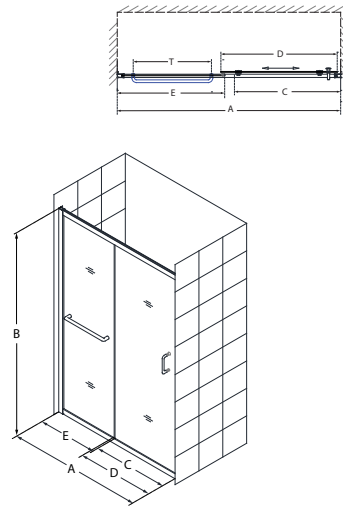

Configuration 1

SKU	A MODEL WIDTH	B MODEL HEIGHT	C ACCESS WIDTH	D DOOR WIDTH	E INLINE PANEL WIDTH	GLASS TYPE	-01 CHROME	-04 BRUSHED NICKEL	-06 OIL RUBBED BRONZE
SHDR-0948720	44" - 48"	72"	15" - 19"	24 7/8"	22 3/4"	Clear	-	-	-
SHDR-0948720-FR	44" - 48"	72"	15" - 19"	24 7/8"	22 3/4"	Frosted	-	-	-
SHDR-0954720	50" - 54"	72"	18 3/8" - 22 3/8"	28 1/4"	25 3/8"	Clear	-	-	-
SHDR-0954720-FR	50" - 54"	72"	18 3/8" - 22 3/8"	28 1/4"	25 3/8"	Frosted	-	-	-
SHDR-0960720	56" - 60"	72"	21 3/8" - 25 3/8"	31 1/4"	28 3/8"	Clear	-	-	-
SHDR-0960720-FR	56" - 60"	72"	21 3/8" - 25 3/8"	31 1/4"	28 3/8"	Frosted	-	-	-