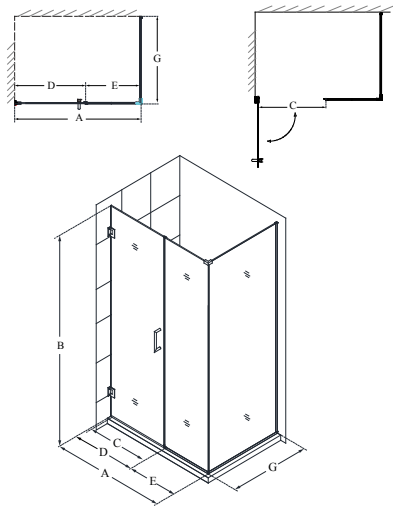

Unidoor Plus™

Configuration I

SKU	A MODEL WIDTH	B MODEL HEIGHT	C ACCESS WIDTH	D DOOR WIDTH	E INLINE PANEL WIDTH	G RETURN PANEL WIDTH	-01 CHROME	-04 BRUSHED NICKEL	-06 OIL RUBBED BRONZE	-09 SATIN BLACK
SHEN-24290300	29"	72"	22"	23"	6"	30 3/8"	-	-	-	-
SHEN-24290340	29"	72"	22"	23"	6"	34 3/8"	-	-	-	-
SHEN-24295300	29 1/2"	72"	22"	23"	6 1/2"	30 3/8"	-	-	-	-
SHEN-24295340	29 1/2"	72"	22"	23"	6 1/2"	34 3/8"	-	-	-	-
SHEN-24300300	30"	72"	23"	24"	6"	30 3/8"	-	-	-	-
SHEN-24300340	30"	72"	23"	24"	6"	34 3/8"	-	-	-	-
SHEN-24305300	30 1/2"	72"	23"	24"	6 1/2"	30 3/8"	-	-	-	-
SHEN-24305340	30 1/2"	72"	23"	24"	6 1/2"	34 3/8"	-	-	-	-
SHEN-24310300	31"	72"	24"	25"	6"	30 3/8"	-	-	-	-
SHEN-24310340	31"	72"	24"	25"	6"	34 3/8"	-	-	-	-
SHEN-24315300	31 1/2"	72"	24"	25"	6 1/2"	30 3/8"	-	-	-	-
SHEN-24315340	31 1/2"	72"	24"	25"	6 1/2"	34 3/8"	-	-	-	-
SHEN-24320300	32"	72"	25"	26"	6"	30 3/8"	-	-	-	-
SHEN-24320340	32"	72"	25"	26"	6"	34 3/8"	-	-	-	-
SHEN-24325300	32 1/2"	72"	25"	26"	6 1/2"	30 3/8"	-	-	-	-
SHEN-24325340	32 1/2"	72"	25"	26"	6 1/2"	34 3/8"	-	-	-	-
SHEN-24330300	33"	72"	26"	27"	6"	30 3/8"	-	-	-	-
SHEN-24330340	33"	72"	26"	27"	6"	34 3/8"	-	-	-	-
SHEN-24335300	33 1/2"	72"	26"	27"	6 1/2"	30 3/8"	-	-	-	-
SHEN-24335340	33 1/2"	72"	26"	27"	6 1/2"	34 3/8"	-	-	-	-
SHEN-24340300	34"	72"	27"	28"	6"	30 3/8"	-	-	-	-
SHEN-24340340	34"	72"	27"	28"	6"	34 3/8"	-	-	-	-
SHEN-24345300	34 1/2"	72"	27"	28"	6 1/2"	30 3/8"	-	-	-	-
SHEN-24345340	34 1/2"	72"	27"	28"	6 1/2"	34 3/8"	-	-	-	-
SHEN-24350300	35"	72"	28"	29"	6"	30 3/8"	-	-	-	-
SHEN-24350340	35"	72"	28"	29"	6"	34 3/8"	-	-	-	-