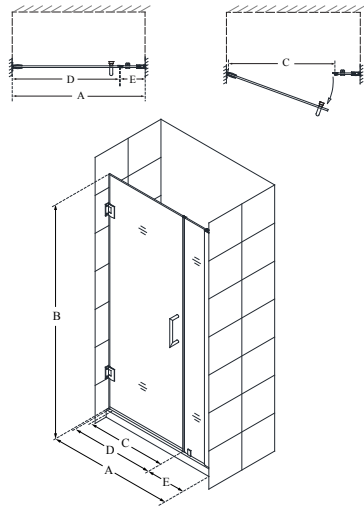

Configuration B

SKU	A MODEL WIDTH	B MODEL HEIGHT	C ACCESS WIDTH	D DOOR WIDTH	E INLINE PANEL WIDTH	-01 CHROME	-04 BRUSHED NICKEL	-06 OIL RUBBED BRONZE	-09 SATIN BLACK
SHDR-20297210	29" - 30"	72"	22"	23"	6"	-	-	-	-
SHDR-20307210	30" - 31"	72"	23"	24"	6"	-	-	-	-
SHDR-20317210	31" - 32"	72"	24"	25"	6"	-	-	-	-
SHDR-20327210	32" - 33"	72"	25"	26"	6"	-	-	-	-
SHDR-20337210	33" - 34"	72"	26"	27"	6"	-	-	-	-
SHDR-20347210	34" - 35"	72"	27"	28"	6"	-	-	-	-
SHDR-20357210	35" - 36"	72"	28"	29"	6"	-	-	-	-
SHDR-20367210	36" - 37"	72"	29"	30"	6"	-	-	-	-