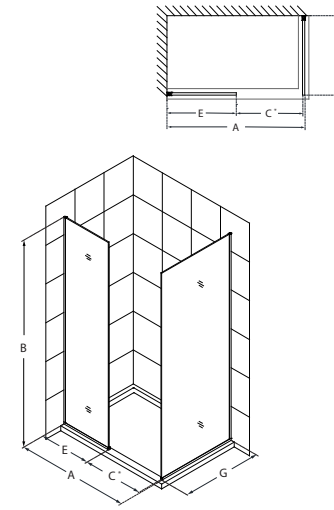

Configuration 2

SKU	A MODEL WIDTH	B MODEL HEIGHT	C ACCESS WIDTH	D DOOR WIDTH	E INLINE PANEL WIDTH	G RETURN PANEL WIDTH	GLASS	-01 CHROME	-04 BRUSHED NICKEL	-06 OIL RUBBED BRONZE	-09 SATIN BLACK
SHDR-3230302	30"	72"	22" min	-	30"	30"	Clear	-	-	-	-
SHDR-3230342	30"	72"	22" min	-	30"	34"	Clear	-	-	-	-
SHDR-3234302	34"	72"	22" min	-	34"	30"	Clear	-	-	-	-
SHDR-3234342	34"	72"	22" min	-	34"	34"	Clear	-	-	-	-