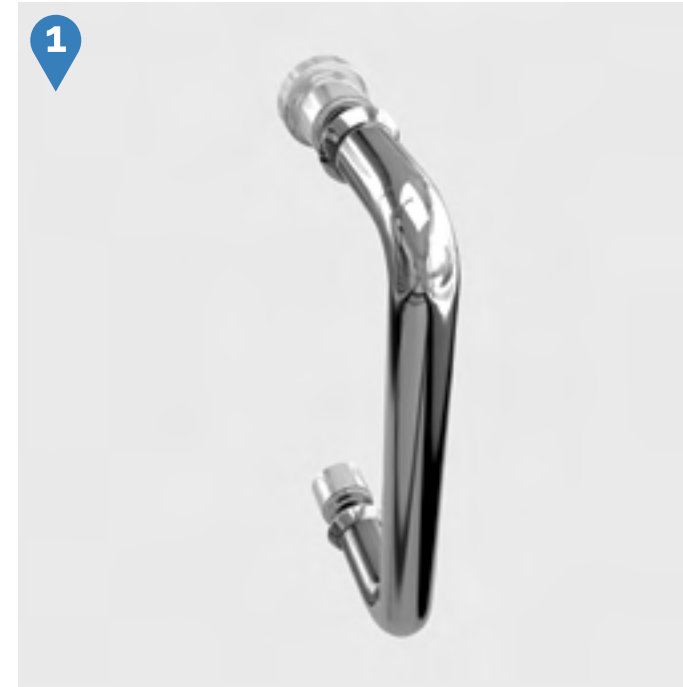

Configuration 2

SKU	A MODEL WIDTH	B MODEL HEIGHT	C ACCESS WIDTH	D DOOR WIDTH	E INLINE PANEL WIDTH	P PIVOT PANEL WIDTH	-01 CHROME
SHDR-4242728	42"-43"	73"	18 3/4" - 24 3/4"	26 1/4"	12"	7 5/8"	-
SHDR-4243728	43"-44"	73"	18 3/4" - 24 3/4"	26 1/4"	12"	7 5/8"	-
SHDR-4244728	44"-45"	73"	18 3/4" - 24 3/4"	26 1/4"	12"	7 5/8"	-
SHDR-4245728	45"-46"	73"	18 3/4" - 24 3/4"	26 1/4"	12"	7 5/8"	-
SHDR-4246728	46"-47"	73"	18 3/4" - 24 3/4"	32 1/4"	12"	7 5/8"	-
SHDR-4247728	47"-48"	73"	18 3/4" - 24 3/4"	32 1/4"	12"	7 5/8"	-
SHDR-4248728	48"-49"	73"	24 3/4" - 30 3/4"	32 1/4"	12"	7 5/8"	-
SHDR-4249728	49"-50"	73"	24 3/4" - 30 3/4"	32 1/4"	12"	7 5/8"	-
SHDR-4250728	50"-51"	73"	24 3/4" - 30 3/4"	32 1/4"	12"	7 5/8"	-
SHDR-4251728	51"-52"	73"	24 3/4" - 30 3/4"	32 1/4"	12"	7 5/8"	-
SHDR-4252728	52"-53"	73"	24 3/4" - 30 3/4"	32 1/4"	12"	7 5/8"	-
SHDR-4253728	53"-54"	73"	24 3/4" - 30 3/4"	32 1/4"	12"	7 5/8"	-

Flex™ Swing Door

Chrome

- Full length magnetic door latch for water tight closure
- Solid brass pivots provide durability and luxury
- Wall profiles allow up to 1/2" per side adjustment for width or out-of-plumb (uneven walls)