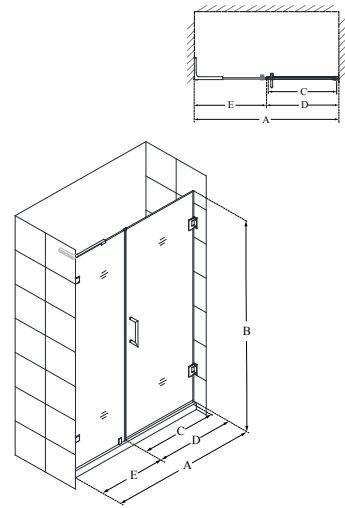

Unidoor Lux™

Configuration D (with 30" panel and L-Bar)

SKU	A MODEL WIDTH	B MODEL HEIGHT	C ACCESS WIDTH	D DOOR WIDTH	E INLINE PANEL WIDTH	-01 CHROME	-04 BRUSHED NICKEL	-06 OIL RUBBED BRONZE	-09 SATIN BLACK
SHDR-23537200	53"	72"	22"	23"	30"	-	-	-	-
SHDR-23547200	54"	72"	23"	24"	30"	-	-	-	-
SHDR-23557200	55"	72"	24"	25"	30"	-	-	-	-
SHDR-23567200	56"	72"	25"	26"	30"	-	-	-	-
SHDR-23577200	57"	72"	26"	27"	30"	-	-	-	-
SHDR-23587200	58"	72"	27"	28"	30"	-	-	-	-
SHDR-23597200	59"	72"	28"	29"	30"	-	-	-	-
SHDR-23607200	60"	72"	29"	30"	30"	-	-	-	-