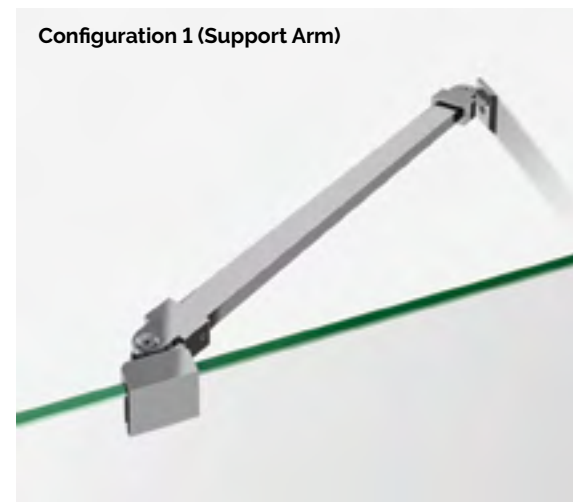

SKU	A MODEL WIDTH	B MODEL HEIGHT	C ACCESS WIDTH	D DOOR WIDTH	G RETURN PANEL WIDTH	N HINGE PANEL WIDTH	-01 CHROME	-04 BRUSHED NICKEL	-06 OIL RUBBED BRONZE	-09 SATIN BLACK
SHEN-1334340	34 3/8"	72"	22 5/8"	23 5/8"	34 1/4"	10"	-	-	-	-
SHEN-1332460	46 3/8"	72"	22 5/8"	23 5/8"	32 1/4"	22"	-	-	-	-
SHEN-1334460	46 3/8"	72"	22 5/8"	23 5/8"	34 1/4"	22"	-	-	-	-
SHEN-1334580	58 3/8"	72"	22 5/8"	23 5/8"	34 1/4"	34"	-	-	-	-

Configuration 2 (L-Bar)

SKU	A MODEL WIDTH	B MODEL HEIGHT	C ACCESS WIDTH	D DOOR WIDTH	G RETURN PANEL WIDTH	N HINGE PANEL WIDTH	-01 CHROME	-04 BRUSHED NICKEL	-06 OIL RUBBED BRONZE	-09 SATIN BLACK
SHEN-1334341	34 3/8"	72"	22 5/8"	23 5/8"	34 1/4"	10"	-	-	-	-
SHEN-1332461	46 3/8"	72"	22 5/8"	23 5/8"	32 1/4"	22"	-	-	-	-
SHEN-1334461	46 3/8"	72"	22 5/8"	23 5/8"	34 1/4"	22"	-	-	-	-

Matching Bases