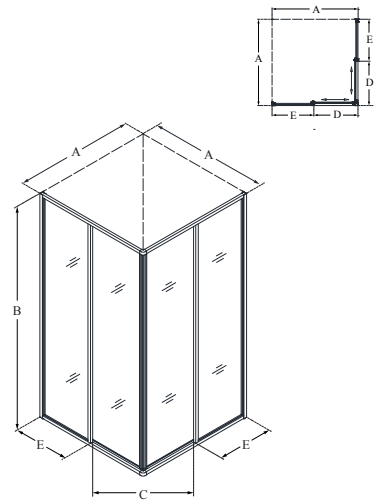

Configuration 1