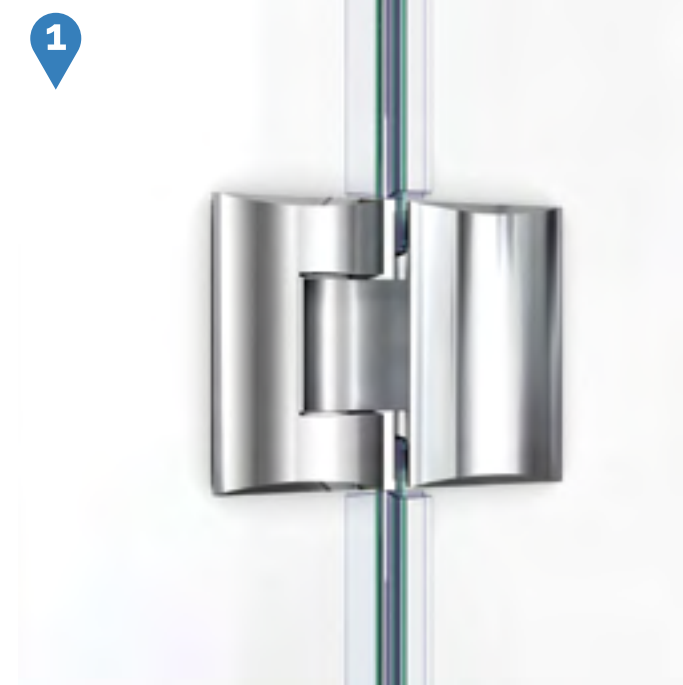

Prism™ Swing Door

Chrome Brushed Nickel

- Premium 3/8" (10mm) thick ANSI certified tempered glass for an upscale look
- DreamLine exclusive ClearMax™ protective water repellent and stain resistant glass coating
- Stainless steel pivot bars provide durability and stability reinforcement
- Wall profiles allow up to 3/8" adjustment per side for width or out-of-plumb (uneven walls)
- Full length magnetic door latch for water tight closure
- **IMPORTANT! All measurements should be taken only AFTER walls are finished (tile, back walls, etc.)**
- Professional installation is recommended

Configuration 1

SKU	A MODEL WIDTH	B MODEL HEIGHT	C ACCESS WIDTH	D DOOR WIDTH	G MODEL DEPTH	M NEO/SIDE PANEL (2) WIDTH	-01 CHROME	-04 BRUSHED NICKEL
SHEN-2134340	34 1/8"	72"	22 3/16"	25"	34 1/8"	17 1/16"	-	-
SHEN-2136360	36 1/8"	72"	22 3/16"	25"	36 1/8"	17 1/16"	-	-
SHEN-2138380	38 1/8"	72"	22 3/16"	25"	38 1/8"	17 1/16"	-	-
SHEN-2140400	40 1/8"	72"	22 3/16"	25"	40 1/8"	17 1/16"	-	-

Prism Lux™ Swing Door

Chrome Brushed Nickel Oil Rubbed Bronze Satin Black

- Premium 3/8" (10mm) thick ANSI certified tempered glass for an upscale feel
- DreamLine exclusive ClearMax™ protective water repellent and stain resistant glass coating
- Solid brass glass-to-glass self-closing hinges
- Side panels are attached to wall by solid brass brackets and feature stainless steel Support Arms for stability