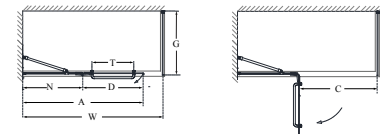

Aqua Ultra™

Configuration 4

SKU	A MODEL WIDTH	B MODEL HEIGHT	C ACCESS WIDTH	D DOOR WIDTH	G RETURN PANEL WIDTH	N HINGE PANEL WIDTH	-01 CHROME	-04 BRUSHED NICKEL
SHDR-3448580-RT	48"	58"	36" (in a 60" opening)	24 1/8"	30"	23 7/8"	-	-