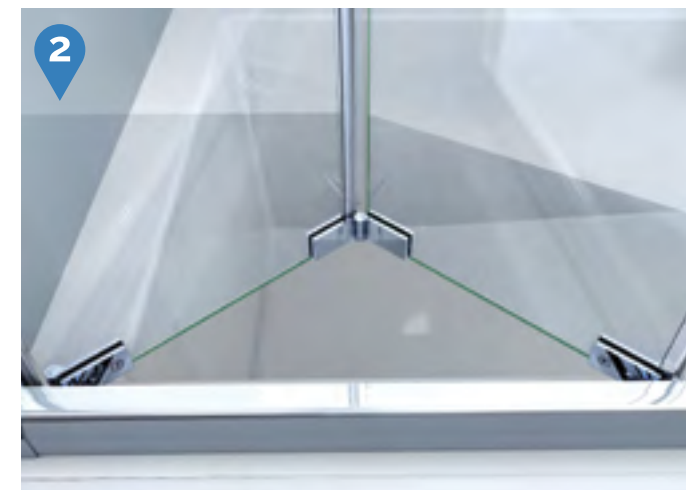

Chrome

- Quality ¼" (6mm) thick ANSI certified clear tempered glass
- Great choice for smaller spaces, where a swing or sliding door will not work
- Bi-Fold glass design is ideal for easy access to the shower space
- Configuration available as a Shower Door (2 panels) or a Tub Door (4 panels)
- Reversible for a right or left door opening to fit your specific layout
- Wall profiles allow up to ¾" adjustment per side for width or out-of-plumb (uneven walls)
- **IMPORTANT! All measurements should be taken only AFTER walls are finished (tile, back walls, etc.)**
- Professional installation is recommended