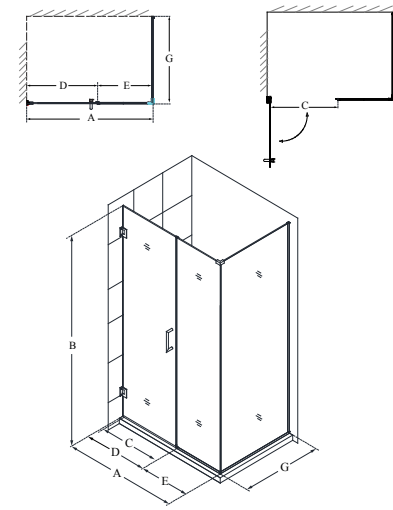

Unidoor Plus™

Configuration I

SKU	A MODEL WIDTH	B MODEL HEIGHT	C ACCESS WIDTH	D DOOR WIDTH	E INLINE PANEL WIDTH	G RETURN PANEL WIDTH	-01 CHROME	-04 BRUSHED NICKEL	-06 OIL RUBBED BRONZE	-09 SATIN BLACK
SHEN-24355300	35 1/2"	72"	28"	29"	6 1/2"	30 3/8"	-	-	-	-
SHEN-24355340	35 1/2"	72"	28"	29"	6 1/2"	34 3/8"	-	-	-	-
SHEN-24360300	36"	72"	29"	30"	6"	30 3/8"	-	-	-	-
SHEN-24360340	36"	72"	29"	30"	6"	34 3/8"	-	-	-	-
SHEN-24365300	36 1/2"	72"	29"	30"	6 1/2"	30 3/8"	-	-	-	-
SHEN-24365340	36 1/2"	72"	29"	30"	6 1/2"	34 3/8"	-	-	-	-
SHEN-24370300	37"	72"	22"	23"	14"	30 3/8"	-	-	-	-
SHEN-24370340	37"	72"	22"	23"	14"	34 3/8"	-	-	-	-
SHEN-24375300	37 1/2"	72"	22"	23"	14 1/2"	30 3/8"	-	-	-	-
SHEN-24375340	37 1/2"	72"	22"	23"	14 1/2"	34 3/8"	-	-	-	-
SHEN-24380300	38"	72"	23"	24"	14"	30 3/8"	-	-	-	-
SHEN-24380340	38"	72"	23"	24"	14"	34 3/8"	-	-	-	-
SHEN-24385300	38 1/2"	72"	23"	24"	14 1/2"	30 3/8"	-	-	-	-
SHEN-24385340	38 1/2"	72"	23"	24"	14 1/2"	34 3/8"	-	-	-	-
SHEN-24390300	39"	72"	24"	25"	14"	30 3/8"	-	-	-	-
SHEN-24390340	39"	72"	24"	25"	14"	34 3/8"	-	-	-	-
SHEN-24395300	39 1/2"	72"	24"	25"	14 1/2"	30 3/8"	-	-	-	-
SHEN-24395340	39 1/2"	72"	24"	25"	14 1/2"	34 3/8"	-	-	-	-
SHEN-24400300	40"	72"	25"	26"	14"	30 3/8"	-	-	-	-
SHEN-24400340	40"	72"	25"	26"	14"	34 3/8"	-	-	-	-
SHEN-24405300	40 1/2"	72"	25"	26"	14 1/2"	30 3/8"	-	-	-	-
SHEN-24405340	40 1/2"	72"	25"	26"	14 1/2"	34 3/8"	-	-	-	-
SHEN-24410300	41"	72"	26"	27"	14"	30 3/8"	-	-	-	-
SHEN-24410340	41"	72"	26"	27"	14"	34 3/8"	-	-	-	-
SHEN-24415300	41 1/2"	72"	26"	27"	14 1/2"	30 3/8"	-	-	-	-
SHEN-24415340	41 1/2"	72"	26"	27"	14 1/2"	34 3/8"	-	-	-	-