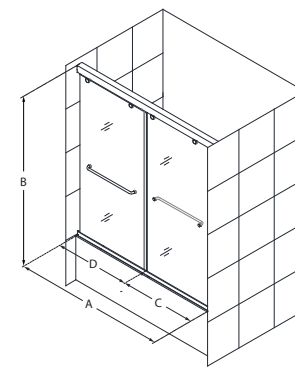

Charisma™

Configuration 2

SKU	A MODEL WIDTH	B MODEL HEIGHT	C ACCESS WIDTH	D DOOR WIDTH	-01 CHROME	-04 BRUSHED NICKEL
SHDR-1360580	56"-60"	58"	24 3/4" - 28 3/4"	30 13/16"	-	-