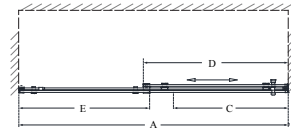

Enigma Air™

Configuration 3