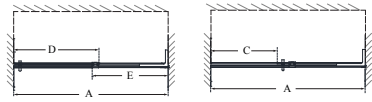

Mirage-X™

Configuration 1

SKU	A MODEL WIDTH	B MODEL HEIGHT	C ACCESS WIDTH	D DOOR WIDTH	E INLINE PANEL WIDTH	-01 CHROME	-04 BRUSHED NICKEL
SHDR-1948723L	44" - 48"	72"	16 1/2" - 20 1/2"	26 5/16"	23 7/16"	-	-
SHDR-1948723R	44" - 48"	72"	16 1/2" - 20 1/2"	26 5/16"	23 7/16"	-	-
SHDR-1960723L	56" - 60"	72"	22" - 26"	32 5/16"	29 7/16"	-	-
SHDR-1960723R	56" - 60"	72"	22" - 26"	32 5/16"	29 7/16"	-	-

*L - Left Wall Installation
*R - Right Wall Installation