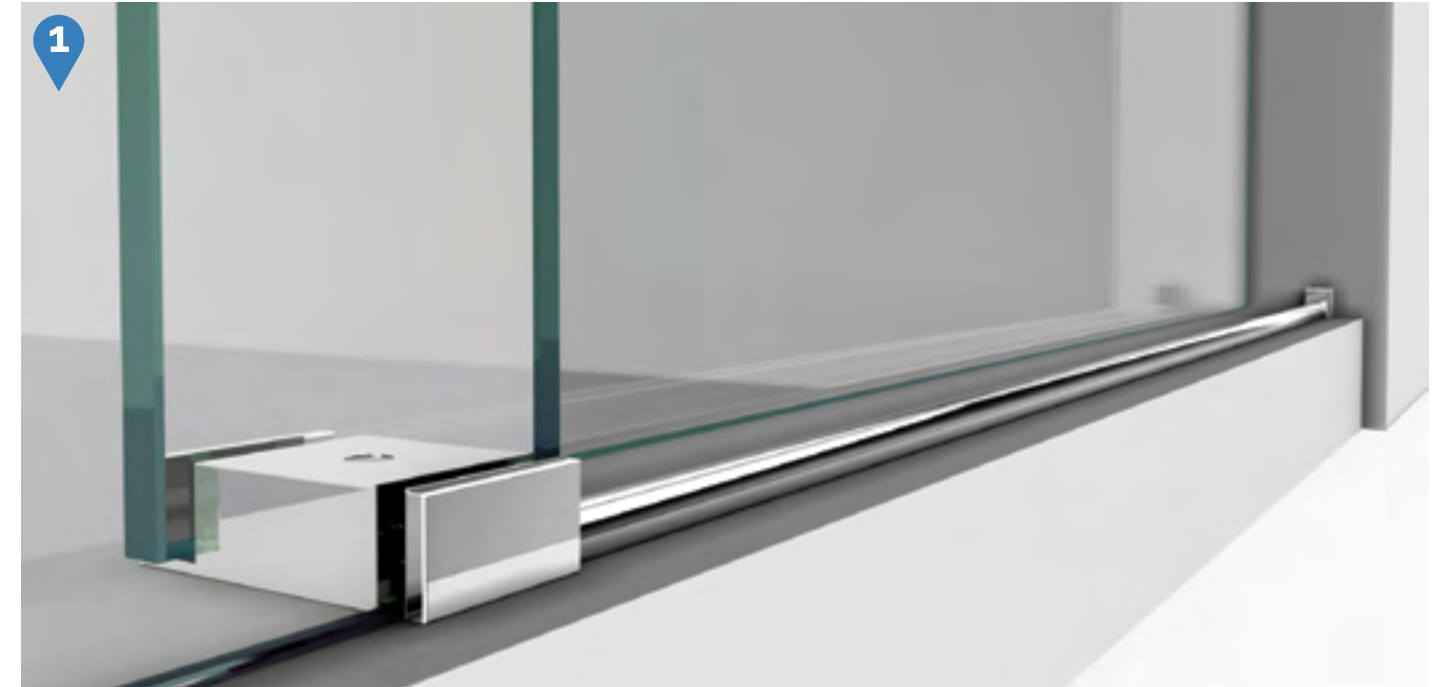

Enigma-X™ Sliding Door

- Premium 3/8" (10mm) thick ANSI certified clear tempered glass
- DreamLine exclusive ClearMax™ protective water repellent and stain resistant glass coating
- High grade stainless steel hardware throughout
- Top and bottom guide bars can be trimmed up to 4" for width adjustment

- Large wheel assembly creates effortless sliding action
- Minimum threshold depth of 2 3/4" is required for proper installation
- **ATTENTION! This model has NO adjustment for out-of-plumb (uneven walls)**
- Professional installation required