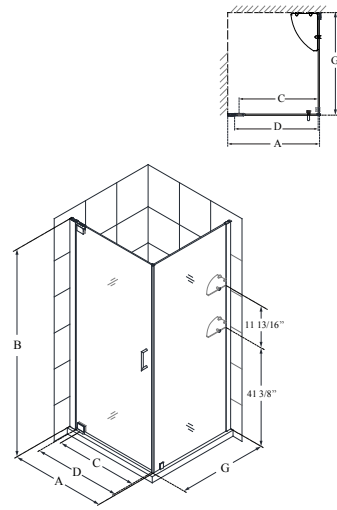

Configuration 5 (with Shelves)