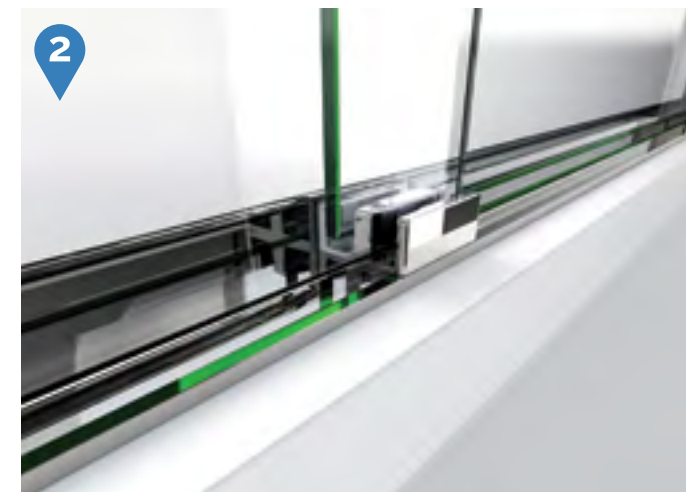

Encore™

Sliding/Bypass Door

- 5/16" (8mm) thick ANSI certified clear tempered glass
- DreamLine exclusive ClearMax™ protective water repellent and stain resistant glass coating
- Specially designed rollers create a smooth, quiet gliding operation
- Double sliding bypass configuration allows entry to the shower from left or right side
- Wall profiles accommodate up to 3/8" for out-of-plumb (uneven walls)
- Top and bottom guiderails can be trimmed up to 4" for width adjustment
- **IMPORTANT! All measurements should be taken only AFTER walls are finished (tile, back walls, etc.)**
- Professional installation is recommended