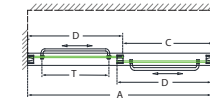

Charisma™

Configuration 2

SKU	A MODEL WIDTH	B MODEL HEIGHT	C ACCESS WIDTH	D DOOR WIDTH	-01 CHROME	-04 BRUSHED NICKEL
SHDR-1360580	56"-60"	58"	24 3/4" - 28 3/4"	30 13/16"	-	-