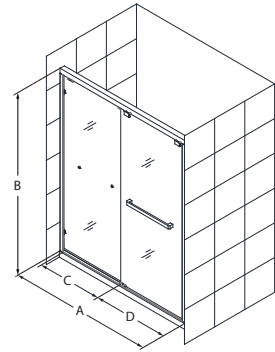

Configuration 1

SKU	A MODEL WIDTH	B MODEL HEIGHT	C ACCESS WIDTH	D DOOR WIDTH	-01 CHROME	-04 BRUSHED NICKEL	-06 OIL RUBBED BRONZE	-09 SATIN BLACK
SHDR-1648760	44"- 48"	76"	18 5/16" - 22 5/16"	24 5/8"	-	-	-	-
SHDR-1654760	50"- 54"	76"	20 1/2" - 24 1/2"	27 5/8"	-	-	-	-
SHDR-1660760	56"- 60"	76"	23 1/2" - 27 1/2"	30 5/8"	-	-	-	-