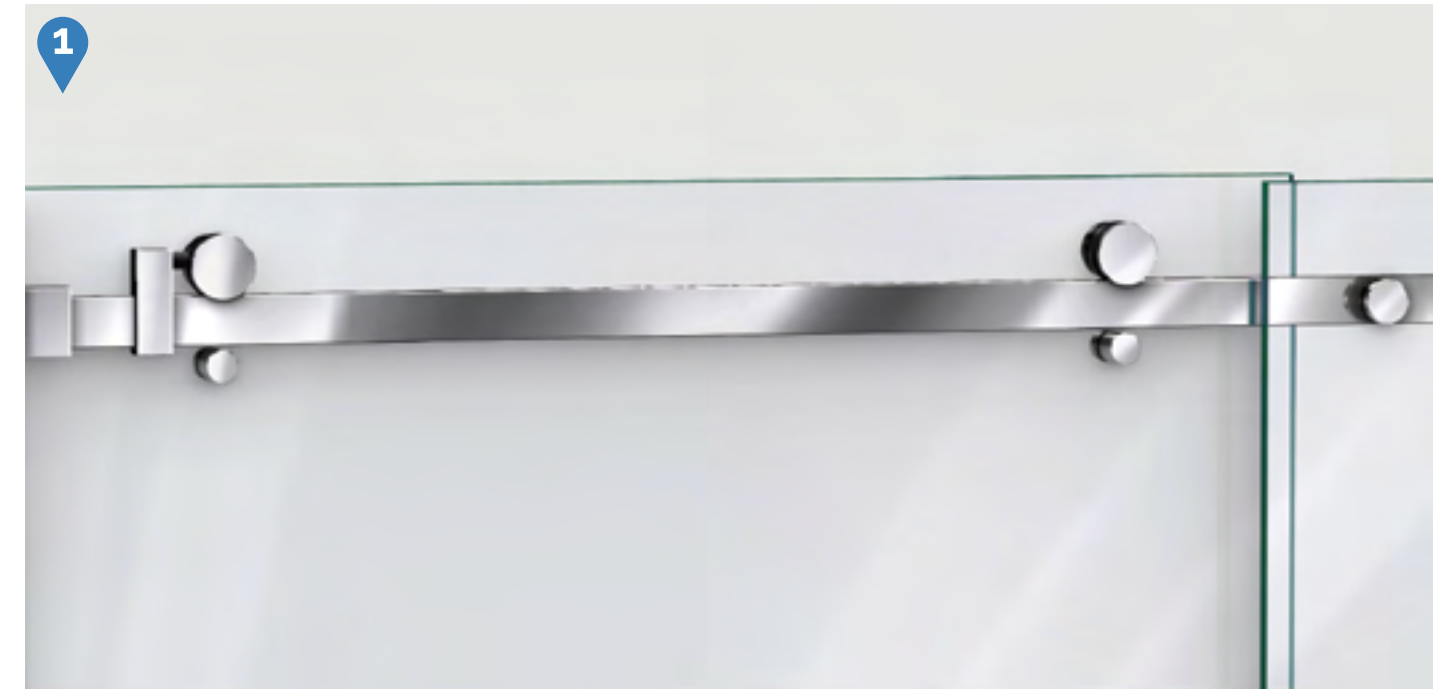

Enigma Air™ Sliding Door

Polished Stainless Steel Brushed Stainless Steel

- Premium 3/8" (10mm) thick ANSI certified clear tempered glass
- DreamLine exclusive ClearMax™ protective water repellent and stain resistant glass coating
- Top guide bar can be trimmed up to 4" for width adjustment
- Stationary panel is attached to the wall by 1" anodized aluminum U-channel