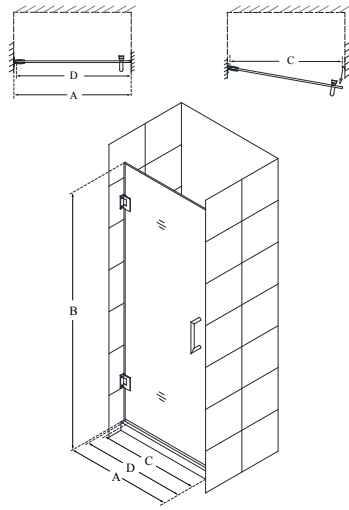

Configuration A

SKU	A MODEL WIDTH	B MODEL HEIGHT	C ACCESS WIDTH	D DOOR WIDTH	-01 CHROME	-04 BRUSHED NICKEL	-06 OIL RUBBED BRONZE	-09 SATIN BLACK
SHDR-20237210F	23"	72"	22"	23"	-	-	-	-
SHDR-20247210F	24"	72"	23"	24"	-	-	-	-
SHDR-20257210F	25"	72"	24"	25"	-	-	-	-
SHDR-20267210F	26"	72"	25"	26"	-	-	-	-
SHDR-20277210F	27"	72"	26"	27"	-	-	-	-
SHDR-20287210F	28"	72"	27"	28"	-	-	-	-
SHDR-20297210F	29"	72"	28"	29"	-	-	-	-
SHDR-20307210F	30"	72"	29"	30"	-	-	-	-