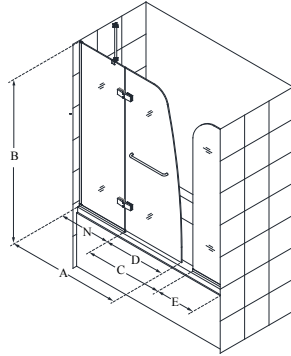

Aqua Ultra™

Configuration 3

SKU	A MODEL WIDTH	B MODEL HEIGHT	C ACCESS WIDTH	D DOOR WIDTH	E EXTENDER PANEL WIDTH	N HINGE PANEL WIDTH	-01 CHROME	-04 BRUSHED NICKEL
SHDR-3448580-EX	48"	58"	27" (in a 60" opening)	24 1/8"	9"	23 7/8"	-	-