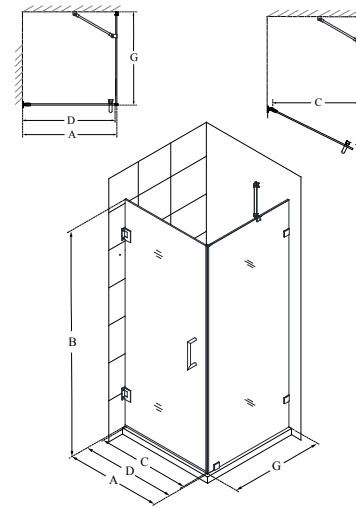

Unidoor Lux™

Configuration E (with Support Arm)

SKU	A MODEL WIDTH	B MODEL HEIGHT	C ACCESS WIDTH	D DOOR WIDTH	G RETURN PANEL WIDTH	-01 CHROME	-04 BRUSHED NICKEL	-06 OIL RUBBED BRONZE	-09 SATIN BLACK
SHEN-2330300	30 3/8"	72"	28 1/2"	30"	30"	-	-	-	-