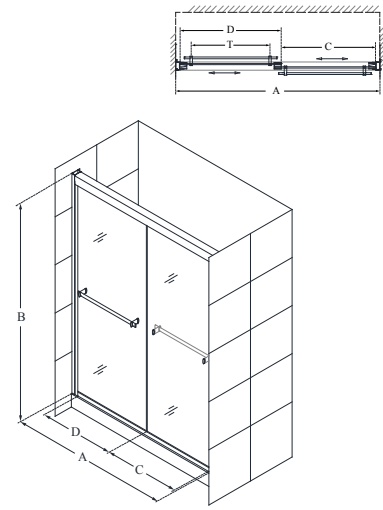

Configuration 1

SKU	A MODEL WIDTH	B MODEL HEIGHT	C ACCESS WIDTH	D DOOR WIDTH	-01 CHROME	-04 BRUSHED NICKEL
SHDR-1248728	44" - 48"	72"	17" - 21"	23 3/4"	-	-
SHDR-1260728	56" - 60"	72"	23" - 27"	29 11/16"	-	-