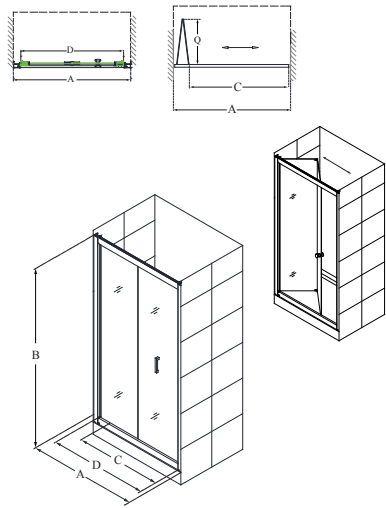

Configuration 1

SKU	A MODEL WIDTH	B MODEL HEIGHT	C ACCESS WIDTH	D FOLDING DOOR PANEL WIDTH	-01 CHROME
SHDR-4532726	30" - 31 1/2"	72"	22 1/2"	26 1/2"	-
SHDR-4536726	34" - 35 1/2"	72"	26 1/8"	30 5/8"	-