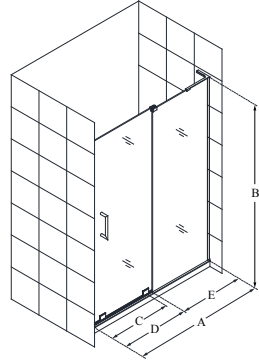

Mirage-X™

Configuration 1

SKU	A MODEL WIDTH	B MODEL HEIGHT	C ACCESS WIDTH	D DOOR WIDTH	E INLINE PANEL WIDTH	-01 CHROME	-04 BRUSHED NICKEL
SHDR-1948723L	44" - 48"	72"	16 1/2" - 20 1/2"	26 5/16"	23 7/16"	-	-
SHDR-1948723R	44" - 48"	72"	16 1/2" - 20 1/2"	26 5/16"	23 7/16"	-	-
SHDR-1960723L	56" - 60"	72"	22" - 26"	32 5/16"	29 7/16"	-	-
SHDR-1960723R	56" - 60"	72"	22" - 26"	32 5/16"	29 7/16"	-	-

*L - Left Wall Installation
*R - Right Wall Installation