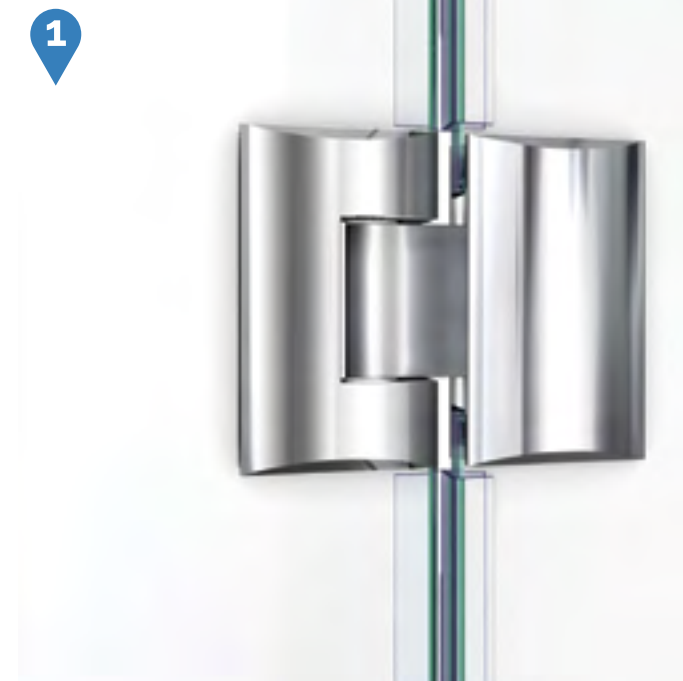

Quatra Lux™ Swing Door

- Premium 3/8" (10mm) thick ANSI certified clear tempered glass
- DreamLine exclusive ClearMax™ protective water repellent and stain resistant glass coating
- Fully Frameless design for an open and spacious feeling
- Stainless steel support arms or L-bars are required for stability of the enclosure

- Solid brass wall brackets and self-closing hinges
- **IMPORTANT! All measurements should be taken only AFTER walls are finished (tile, back walls, etc.)**
- **ATTENTION!** This model has no width or out-of-plumb adjustment
- Professional installation is recommended