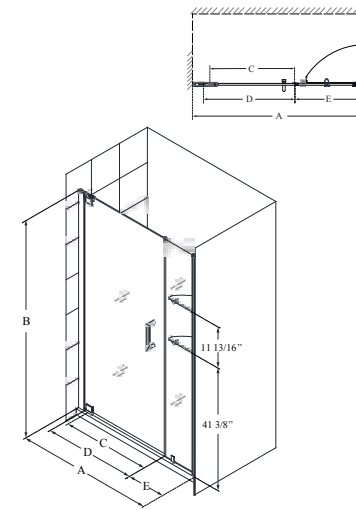

Configuration 2

SKU	A MODEL WIDTH	B MODEL HEIGHT	C ACCESS WIDTH	D DOOR WIDTH	E INLINE PANEL WIDTH	-01 CHROME	-04 BRUSHED NICKEL	-06 OIL RUBBED BRONZE
SHDR-4137720	37 1/4" - 39 1/4"	72"	17 3/4"	20 3/4"	12"	-	-	-
SHDR-4139720	39" - 41"	72"	19 1/2"	22 1/2"	12"	-	-	-
SHDR-4140720	40 3/4" - 42 3/4"	72"	21 1/4"	24 1/4"	12"	-	-	-
SHDR-4142720	42 1/2" - 44 1/2"	72"	23"	26"	12"	-	-	-
SHDR-4144720	44 1/4" - 46 1/4"	72"	24 3/4"	27 3/4"	12"	-	-	-
SHDR-4146720	46" - 48"	72"	26 1/2"	29 1/2"	12"	-	-	-
SHDR-4147720	47 3/4" - 49 3/4"	72"	28 1/4"	31 1/4"	12"	-	-	-