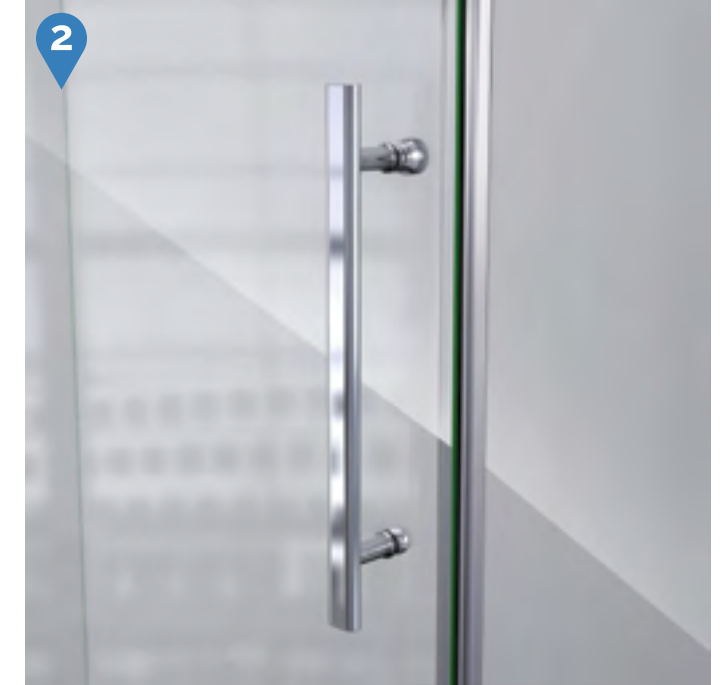

Prism Lux™ Swing Door

- Premium 3/8" (10mm) thick ANSI certified tempered glass for an upscale feel
- DreamLine exclusive ClearMax™ protective water repellent and stain resistant glass coating
- Solid brass glass-to-glass self-closing hinges
- Side panels are attached to wall by solid brass brackets and feature stainless steel Support Arms for stability

- Reversible for a right or left door opening to fit your specific layout
- **IMPORTANT! All measurements should be taken only AFTER walls are finished (tile, back walls, etc.)**
- **ATTENTION! This model has NO adjustment for out-of-plumb (uneven walls)**
- Professional installation is recommended