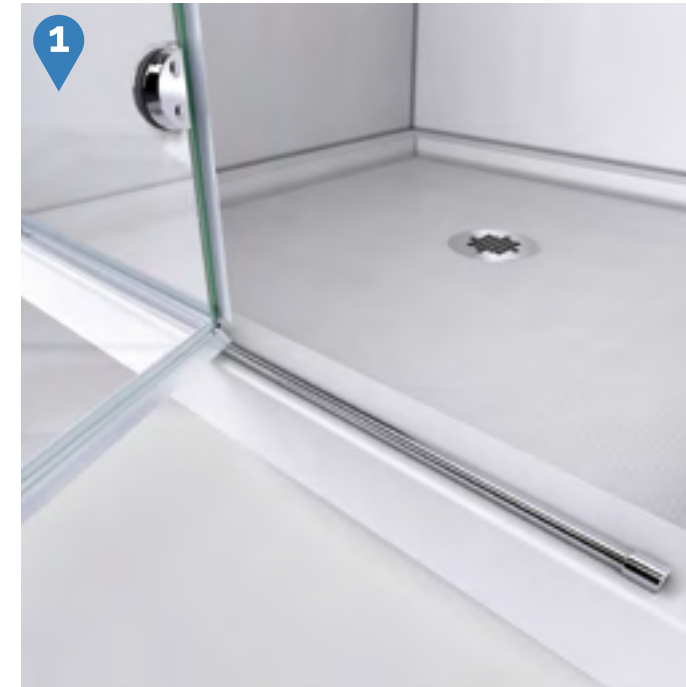

Aqua Ultra™

Configuration 4

SKU	A MODEL WIDTH	B MODEL HEIGHT	C ACCESS WIDTH	D DOOR WIDTH	G RETURN PANEL WIDTH	N HINGE PANEL WIDTH	-01 CHROME	-04 BRUSHED NICKEL
SHDR-3448580-RT	48"	58"	36" (in a 60" opening)	24 1/8"	30"	23 7/8"	-	-

Aqua Fold™

Bi-Fold Door

Chrome

- Quality ¼" (6mm) thick ANSI certified clear tempered glass
- Anodized aluminum wall profile allows up to 3/8" adjustment for out-of-plumb (uneven walls)
- Continuous self-centering pivot allows rotation into and out of the shower or tub
- Bi-Fold design allows for a wide entry, while using minimal space