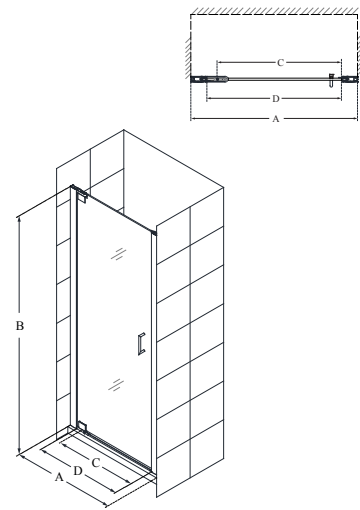

Configuration 1

SKU	A MODEL WIDTH	B MODEL HEIGHT	C ACCESS WIDTH	D DOOR WIDTH	-01 CHROME	-04 BRUSHED NICKEL	-06 OIL RUBBED BRONZE
SHDR-4125720	25 1/4" - 27 1/4"	72"	17 3/4"	20 3/4"	-	-	-
SHDR-4127720	27" - 29"	72"	19 1/2"	22 1/2"	-	-	-
SHDR-4128720	28 3/4" - 30 3/4"	72"	21 1/4"	24 1/4"	-	-	-
SHDR-4130720	30 1/2" - 32 1/2"	72"	23"	26"	-	-	-
SHDR-4132720	32 1/4" - 34 1/4"	72"	24 3/4"	27 3/4"	-	-	-
SHDR-4134720	34" - 36"	72"	26 1/2"	29 1/2"	-	-	-
SHDR-4135720	35 3/4" - 37 3/4"	72"	28 1/4"	31 1/4"	-	-	-