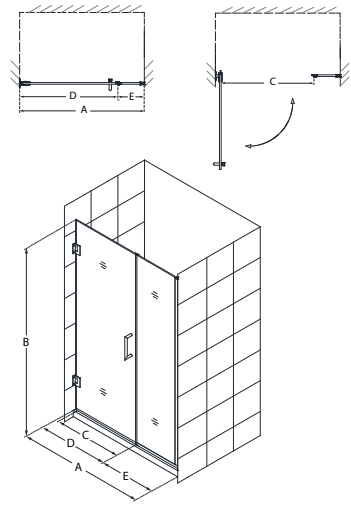

Unidoor Plus™

Configuration F

SKU	A MODEL WIDTH	B MODEL HEIGHT	C ACCESS WIDTH	D DOOR WIDTH	E INLINE PANEL WIDTH	-01 CHROME	-04 BRUSHED NICKEL	-06 OIL RUBBED BRONZE	-09 SATIN BLACK
SHDR-245507210	55" - 55 1/2"	72"	24"	25"	30"	-	-	-	-
SHDR-245557210	55 1/2" - 56"	72"	24"	25"	30 1/2"	-	-	-	-
SHDR-245607210	56" - 56 1/2"	72"	25"	26"	30"	-	-	-	-
SHDR-245657210	56 1/2" - 57"	72"	25"	26"	30 1/2"	-	-	-	-
SHDR-245707210	57" - 57 1/2"	72"	26"	27"	30"	-	-	-	-
SHDR-245757210	57 1/2" - 58"	72"	26"	27"	30 1/2"	-	-	-	-
SHDR-245807210	58" - 58 1/2"	72"	27"	28"	30"	-	-	-	-
SHDR-245857210	58 1/2" - 59"	72"	27"	28"	30 1/2"	-	-	-	-
SHDR-245907210	59" - 59 1/2"	72"	28"	29"	30"	-	-	-	-
SHDR-245957210	59 1/2" - 60"	72"	28"	29"	30 1/2"	-	-	-	-
SHDR-246007210	60" - 60 1/2"	72"	29"	30"	30"	-	-	-	-
SHDR-246057210	60 1/2" - 61"	72"	29"	30"	30 1/2"	-	-	-	-