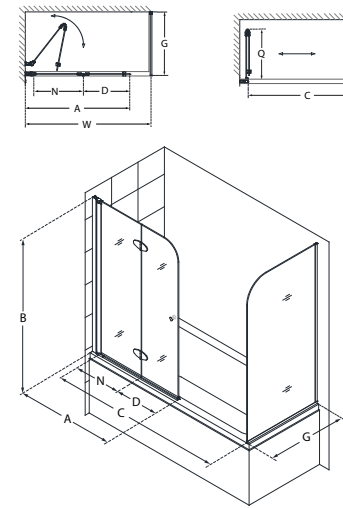

Aqua Fold™

Configuration 4

SKU	A MODEL WIDTH	B MODEL HEIGHT	C ACCESS WIDTH	D DOOR WIDTH	G RETURN PANEL WIDTH	N HINGE PANEL WIDTH	-01 CHROME
SHDR-3636580-RT	36"	58"	57" (in a 60" opening)	15 7/8"	30"	16 15/16"	-