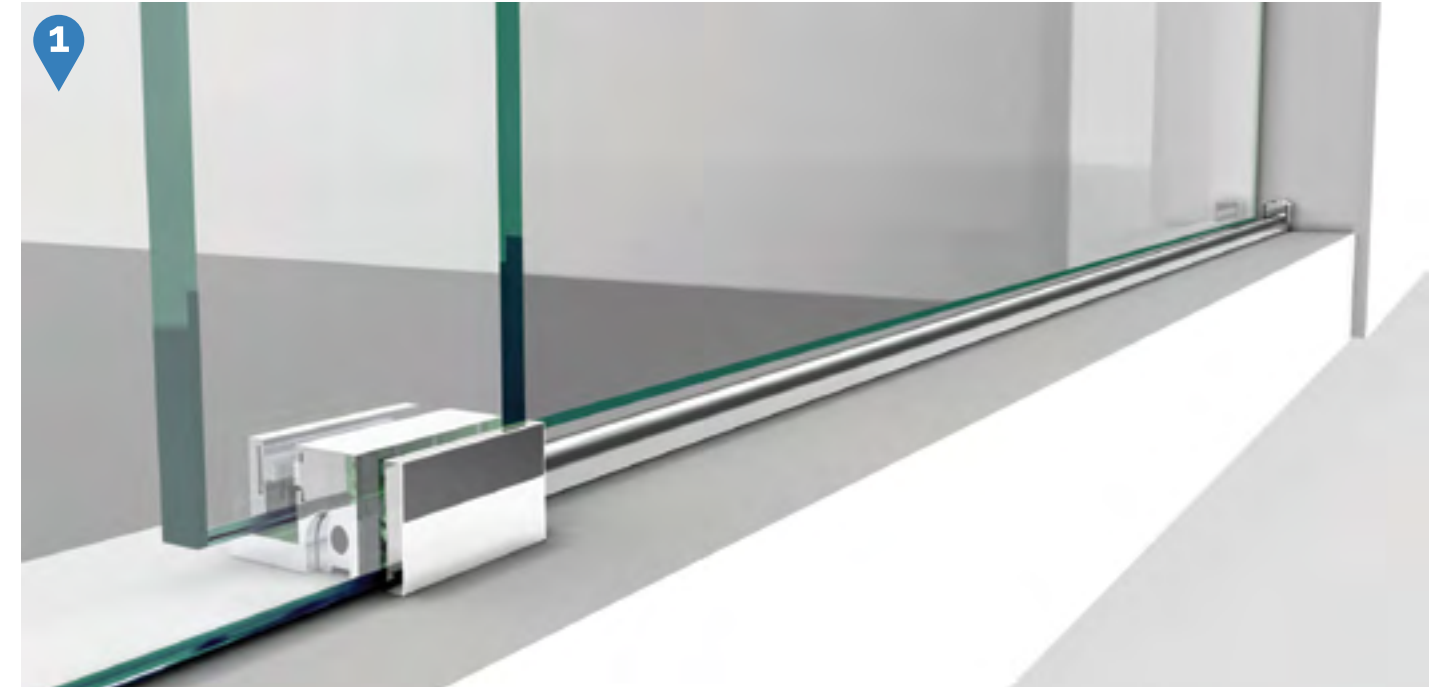

Enigma-Z™ Sliding Door

Polished Stainless Steel Brushed Stainless Steel

- Premium 3/8" (10mm) thick ANSI certified clear tempered glass
- DreamLine exclusive ClearMax™ protective water repellent and stain resistant glass coating
- High grade stainless steel hardware throughout
- Top guide bar can be trimmed up to 4" for width adjustment