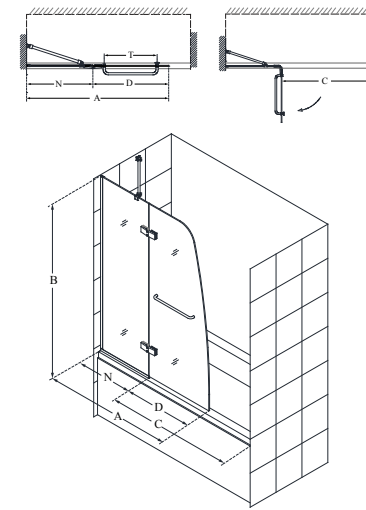

Aqua Ultra™

Configuration 2

SKU	A MODEL WIDTH	B MODEL HEIGHT	C ACCESS WIDTH	D DOOR WIDTH	N HINGE PANEL WIDTH	-01 CHROME	-04 BRUSHED NICKEL
SHDR-3448580	48"	58"	36" (in a 60" opening)	24 1/8"	23 7/8"	-	-