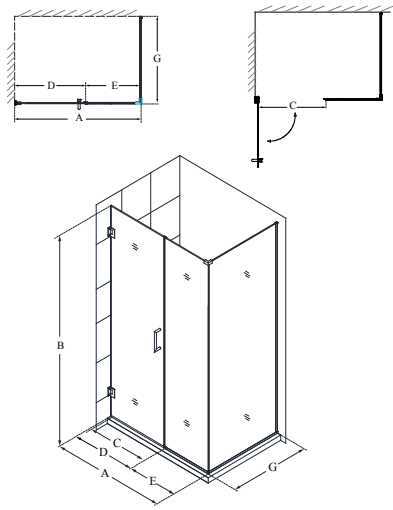

Unidoor Plus™

Configuration I

SKU	A MODEL WIDTH	B MODEL HEIGHT	C ACCESS WIDTH	D DOOR WIDTH	E INLINE PANEL WIDTH	G RETURN PANEL WIDTH	-01 CHROME	-04 BRUSHED NICKEL	-06 OIL RUBBED BRONZE	-09 SATIN BLACK
SHEN-24420300	42"	72"	27"	28"	14"	30 3/8"	-	-	-	-
SHEN-24420340	42"	72"	27"	28"	14"	34 3/8"	-	-	-	-
SHEN-24425300	42 1/2"	72"	27"	28"	14 1/2"	30 3/8"	-	-	-	-
SHEN-24425340	42 1/2"	72"	27"	28"	14 1/2"	34 3/8"	-	-	-	-
SHEN-24430300	43"	72"	28"	29"	14"	30 3/8"	-	-	-	-
SHEN-24430340	43"	72"	28"	29"	14"	34 3/8"	-	-	-	-
SHEN-24435300	43 1/2"	72"	28"	29"	14 1/2"	30 3/8"	-	-	-	-
SHEN-24435340	43 1/2"	72"	28"	29"	14 1/2"	34 3/8"	-	-	-	-
SHEN-24440300	44"	72"	29"	30"	14"	30 3/8"	-	-	-	-
SHEN-24440340	44"	72"	29"	30"	14"	34 3/8"	-	-	-	-
SHEN-24445300	44 1/2"	72"	29"	30"	14 1/2"	30 3/8"	-	-	-	-
SHEN-24445340	44 1/2"	72"	29"	30"	14 1/2"	34 3/8"	-	-	-	-
SHEN-24450300	45"	72"	22"	23"	22"	30 3/8"	-	-	-	-
SHEN-24450340	45"	72"	22"	23"	22"	34 3/8"	-	-	-	-
SHEN-24455300	45 1/2"	72"	22"	23"	22 1/2"	30 3/8"	-	-	-	-
SHEN-24455340	45 1/2"	72"	22"	23"	22 1/2"	34 3/8"	-	-	-	-
SHEN-24460300	46"	72"	23"	24"	22"	30 3/8"	-	-	-	-
SHEN-24460340	46"	72"	23"	24"	22"	34 3/8"	-	-	-	-
SHEN-24465300	46 1/2"	72"	23"	24"	22 1/2"	30 3/8"	-	-	-	-
SHEN-24465340	46 1/2"	72"	23"	24"	22 1/2"	34 3/8"	-	-	-	-
SHEN-24470300	47"	72"	24"	25"	22"	30 3/8"	-	-	-	-
SHEN-24470340	47"	72"	24"	25"	22"	34 3/8"	-	-	-	-
SHEN-24475300	47 1/2"	72"	24"	25"	22 1/2"	30 3/8"	-	-	-	-
SHEN-24475340	47 1/2"	72"	24"	25"	22 1/2"	34 3/8"	-	-	-	-
SHEN-24480300	48"	72"	25"	26"	22"	30 3/8"	-	-	-	-
SHEN-24480340	48"	72"	25"	26"	22"	34 3/8"	-	-	-	-