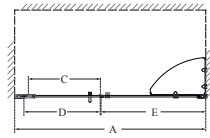

Configuration 3

SKU	A MODEL WIDTH	B MODEL HEIGHT	C ACCESS WIDTH	D DOOR WIDTH	E INLINE PANEL WIDTH	-01 CHROME	-04 BRUSHED NICKEL	-06 OIL RUBBED BRONZE
SHDR-4149720	49-¹/₄" - 51-¹/₄"	72"	17 3/4"	20 ³/₄"	24"	-	-	-
SHDR-4151720	51" - 53"	72"	19 1/2"	22 ¹/₂"	24"	-	-	-
SHDR-4152720	52-³/₄" - 54-³/₄"	72"	21 1/4"	24 ¹/₄"	24"	-	-	-
SHDR-4154720	54-¹/₂" - 56-¹/₂"	72"	23"	26"	24"	-	-	-
SHDR-4156720	56-¹/₄" - 58-¹/₄"	72"	24 3/4"	27 ³/₄"	24"	-	-	-
SHDR-4158720	58" - 60"	72"	26 1/2"	29 ¹/₂"	24"	-	-	-
SHDR-4159720	59-³/₄" - 61-³/₄"	72"	28 1/4"	31 ¹/₄"	24"	-	-	-