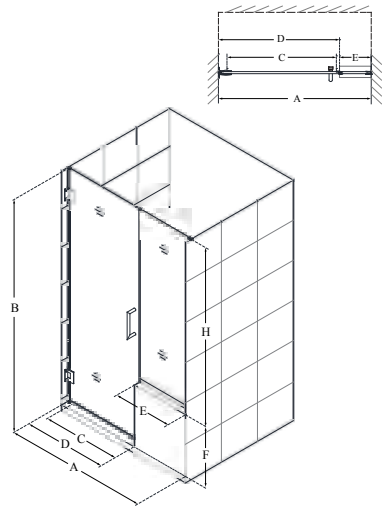

Unidoor Plus™

Configuration G

SKU	A MODEL WIDTH	B MODEL HEIGHT	C ACCESS WIDTH	D DOOR WIDTH	E INLINE BUTRESS PANEL WIDTH	F BUTRESS WALL HEIGHT	H BUTRESS GLASS HEIGHT	-01 CHROME	-04 BRUSHED NICKEL	-06 OIL RUBBED BRONZE	-09 SATIN BLACK
SHDR-24232434	47" - 47 1/2"	72"	22"	23"	24"	38"	34"	-	-	-	-
SHDR-24232436	47" - 47 1/2"	72"	22"	23"	24"	36"	36"	-	-	-	-
SHDR-24242434	48" - 48 1/2"	72"	23"	24"	24"	38"	34"	-	-	-	-
SHDR-24242436	48" - 48 1/2"	72"	23"	24"	24"	36"	36"	-	-	-	-
SHDR-24273034	57" - 57 1/2"	72"	26"	27"	30"	38"	34"	-	-	-	-
SHDR-24273036	57" - 57 1/2"	72"	26"	27"	30"	36"	36"	-	-	-	-
SHDR-24283034	58" - 58 1/2"	72"	27"	28"	30"	38"	34"	-	-	-	-
SHDR-24283036	58" - 58 1/2"	72"	27"	28"	30"	36"	36"	-	-	-	-
SHDR-24233634	59" - 59 1/2"	72"	22"	29"	36"	38"	34"	-	-	-	-
SHDR-24233636	59" - 59 1/2"	72"	22"	29"	36"	36"	36"	-	-	-	-
SHDR-24293034	59" - 59 1/2"	72"	28"	23"	30"	38"	34"	-	-	-	-
SHDR-24293036	59" - 59 1/2"	72"	28"	23"	30"	36"	36"	-	-	-	-
SHDR-24243634	60" - 60 1/2"	72"	23"	30"	36"	38"	34"	-	-	-	-
SHDR-24243636	60" - 60 1/2"	72"	23"	30"	36"	36"	36"	-	-	-	-
SHDR-24303034	60" - 60 1/2"	72"	29"	24"	30"	38"	34"	-	-	-	-
SHDR-24303036	60" - 60 1/2"	72"	29"	24"	30"	36"	36"	-	-	-	-
SHDR-24273634	63" - 63 1/2"	72"	26"	27"	36"	38"	34"	-	-	-	-
SHDR-24273636	63" - 63 1/2"	72"	26"	27"	36"	36"	36"	-	-	-	-
SHDR-24283634	64" - 64 1/2"	72"	27"	28"	36"	38"	34"	-	-	-	-
SHDR-24283636	64" - 64 1/2"	72"	27"	28"	36"	36"	36"	-	-	-	-
SHDR-24293634	65" - 65 1/2"	72"	28"	29"	36"	38"	34"	-	-	-	-
SHDR-24293636	65" - 65 1/2"	72"	28"	29"	36"	36"	36"	-	-	-	-
SHDR-24303634	66" - 66 1/2"	72"	29"	30"	36"	38"	34"	-	-	-	-
SHDR-24303636	66" - 66 1/2"	72"	29"	30"	36"	36"	36"	-	-	-	-