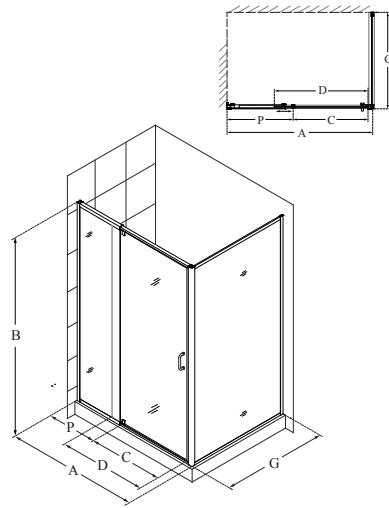

Configuration 3