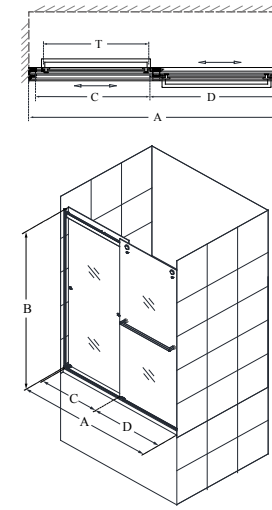

Configuration 2

SKU	A MODEL WIDTH	B MODEL HEIGHT	C ACCESS WIDTH	D DOOR WIDTH	-01 CHROME	-04 BRUSHED NICKEL
SHDR-6360600	56" - 60"	60"	24" - 28"	31 5/16"	-	-