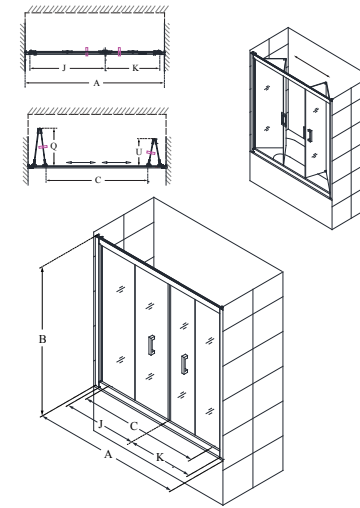

Configuration 2

SKU	A MODEL WIDTH	B MODEL HEIGHT	C ACCESS WIDTH	J FOLDING PANEL 1 WIDTH	K FOLDING PANEL 2 WIDTH	-01 CHROME
SHDR-4558581	57 1/2" - 59"	58"	46 1/8"	33 1/8"	24 3/8"	-