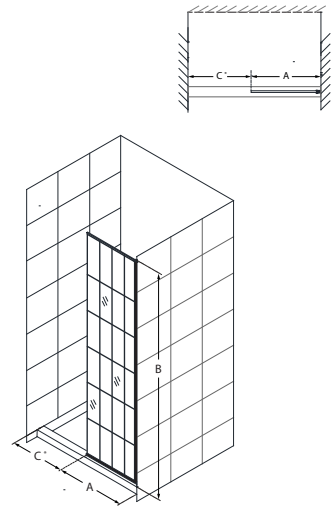

French Linea™

Configuration 3 (Frosted)