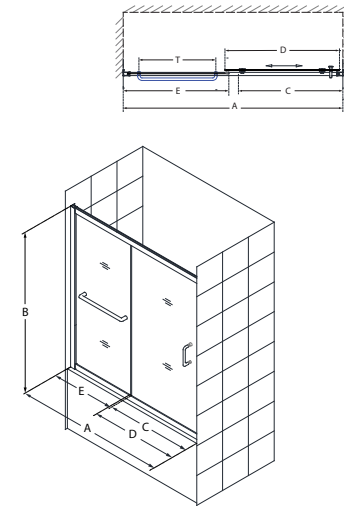

Configuration 2

SKU	A MODEL WIDTH	B MODEL HEIGHT	C ACCESS WIDTH	D DOOR WIDTH	E INLINE PANEL WIDTH	GLASS TYPE	-01 CHROME	-04 BRUSHED NICKEL
SHDR-0960580	56" - 60"	58"	21 3/8" - 25 3/8"	31 1/4"	28 3/8"	Clear	-	-
SHDR-0960580-FR	56" - 60"	58"	21 3/8" - 25 3/8"	31 1/4"	28 3/8"	Frosted	-	-