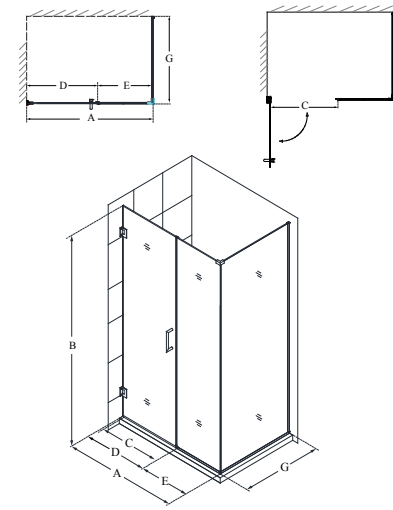

Unidoor Plus™

Configuration I

SKU	A MODEL WIDTH	B MODEL HEIGHT	C ACCESS WIDTH	D DOOR WIDTH	E INLINE PANEL WIDTH	G RETURN PANEL WIDTH	-01 CHROME	-04 BRUSHED NICKEL	-06 OIL RUBBED BRONZE	-09 SATIN BLACK
SHEN-24485300	48 1/2"	72"	25"	26"	22 1/2"	30 3/8"	-	-	-	-
SHEN-24485340	48 1/2"	72"	25"	26"	22 1/2"	34 3/8"	-	-	-	-
SHEN-24490300	49"	72"	26"	27"	22"	30 3/8"	-	-	-	-
SHEN-24490340	49"	72"	26"	27"	22"	34 3/8"	-	-	-	-
SHEN-24495300	49 1/2"	72"	26"	27"	22 1/2"	30 3/8"	-	-	-	-
SHEN-24495340	49 1/2"	72"	26"	27"	22 1/2"	34 3/8"	-	-	-	-
SHEN-24500300	50"	72"	27"	28"	22"	30 3/8"	-	-	-	-
SHEN-24500340	50"	72"	27"	28"	22"	34 3/8"	-	-	-	-
SHEN-24505300	50 1/2"	72"	27"	28"	22 1/2"	30 3/8"	-	-	-	-
SHEN-24505340	50 1/2"	72"	27"	28"	22 1/2"	34 3/8"	-	-	-	-
SHEN-24510300	51"	72"	28"	29"	22"	30 3/8"	-	-	-	-
SHEN-24510340	51"	72"	28"	29"	22"	34 3/8"	-	-	-	-
SHEN-24515300	51 1/2"	72"	28"	29"	22 1/2"	30 3/8"	-	-	-	-
SHEN-24515340	51 1/2"	72"	28"	29"	22 1/2"	34 3/8"	-	-	-	-
SHEN-24520300	52"	72"	29"	30"	22"	30 3/8"	-	-	-	-
SHEN-24520340	52"	72"	29"	30"	22"	34 3/8"	-	-	-	-
SHEN-24525300	52 1/2"	72"	29"	30"	22 1/2"	30 3/8"	-	-	-	-
SHEN-24525340	52 1/2"	72"	29"	30"	22 1/2"	34 3/8"	-	-	-	-
SHEN-24530300	53"	72"	22"	23"	30"	30 3/8"	-	-	-	-
SHEN-24530340	53"	72"	22"	23"	30"	34 3/8"	-	-	-	-
SHEN-24535300	53 1/2"	72"	22"	23"	30 1/2"	30 3/8"	-	-	-	-
SHEN-24535340	53 1/2"	72"	22"	23"	30 1/2"	34 3/8"	-	-	-	-
SHEN-24540300	54"	72"	23"	24"	30"	30 3/8"	-	-	-	-
SHEN-24540340	54"	72"	23"	24"	30"	34 3/8"	-	-	-	-
SHEN-24545300	54 1/2"	72"	23"	24"	30 1/2"	30 3/8"	-	-	-	-
SHEN-24545340	54 1/2"	72"	23"	24"	30 1/2"	34 3/8"	-	-	-	-