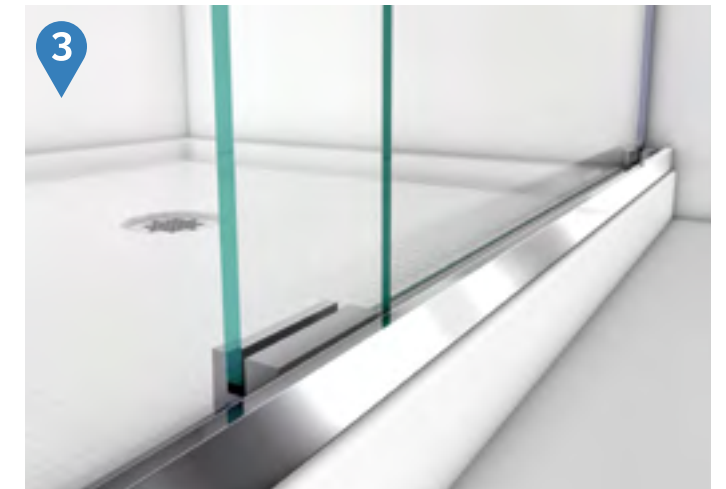

*L - Left Wall Installation
*R - Right Wall Installation

Mirage-X™

Configuration 2

SKU	A MODEL WIDTH	B MODEL HEIGHT	C ACCESS WIDTH	D DOOR WIDTH	E INLINE PANEL WIDTH	-01 CHROME	-04 BRUSHED NICKEL
SHDR-1960580L	56" - 60"	58"	22" - 26"	32 5/16"	29 7/16"	-	-
SHDR-1960580R	56" - 60"	58"	22" - 26"	32 5/16"	29 7/16"	-	-

*L - Left Wall Installation
*R - Right Wall Installation

Charisma™

Sliding/Bypass Door

Chrome Brushed Nickel

- 5/16" (8mm) thick ANSI certified clear tempered glass
- Double sliding bypass configuration allows entry to the shower from left or right side
- Top and bottom guiderails can be trimmed up to 4" for width adjustment
- Two convenient towel bars double as handles on each panel