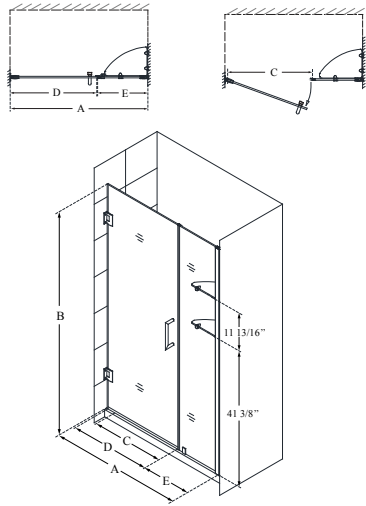

Configuration C (with Shelves)