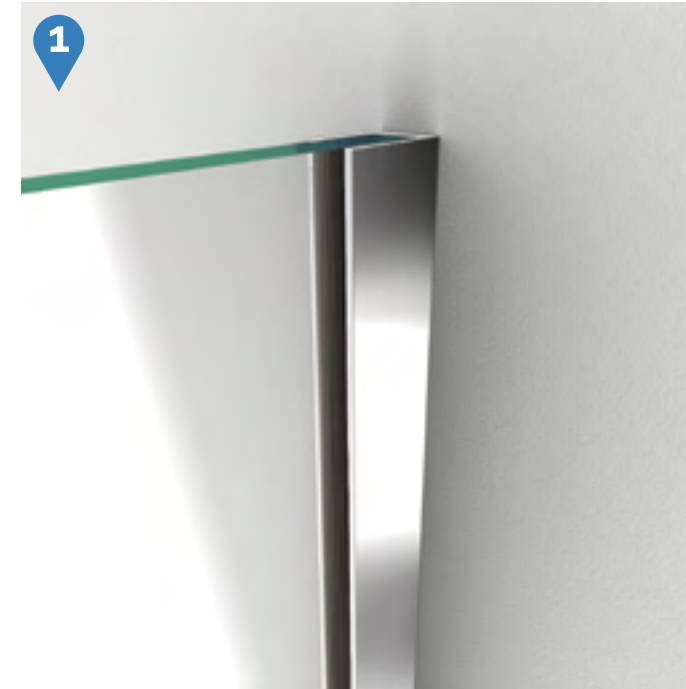

Aqua Ultra™ Swing Door

- Quality 5/16" (8mm) thick ANSI certified clear tempered glass
- Great choice for smaller bathrooms, where a sliding door will not work
- Stationary panel requires a Support Arm for additional stability
- Also available in a Tub configuration (with optional Extender or Return Panels)
- Anodized aluminum U-channel allows up to 1/4" adjustment for out-of-plumb (uneven walls)
- Extender/Return Panels are attached to the wall and tub with U-channels
- Tub Screen is suitable for installation on any straight (not curved) bathtub
- Professional installation recommended