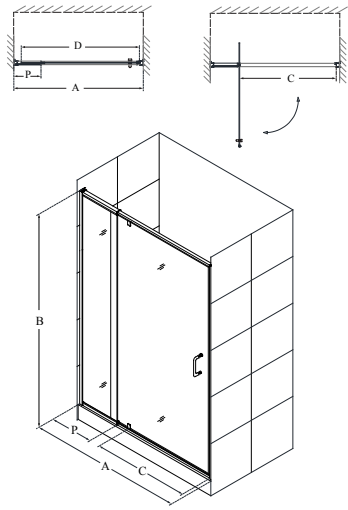

Configuration 1

SKU	A MODEL WIDTH	B MODEL HEIGHT	C ACCESS WIDTH	D DOOR WIDTH	P PIVOT PANEL WIDTH	-01 CHROME
SHDR-22287200	28" - 32"	72"	18 7/8"	24 1/2"	6 9/16"	-
SHDR-22327200	32" - 36"	72"	22 7/8"	28 1/2"	6 9/16"	-