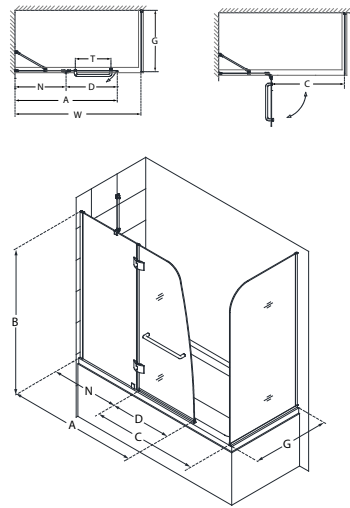

Configuration 3