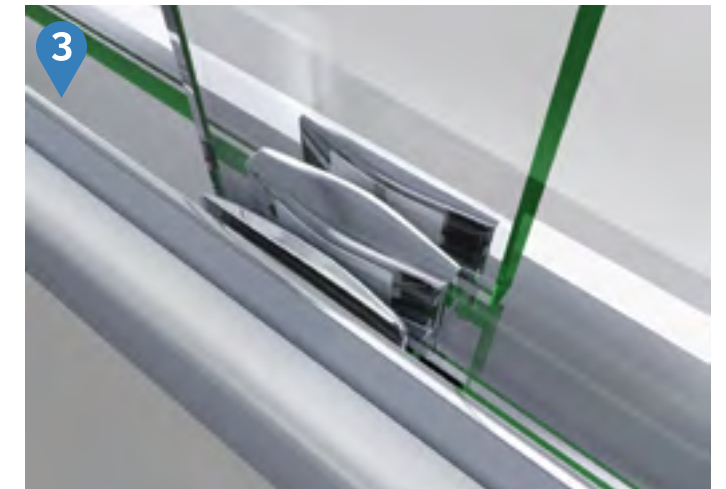

Cavalier™

Sliding/Bypass Door

- 5/16" (8mm) thick ANSI certified clear tempered glass
- DreamLine exclusive ClearMax™ protective water repellent and stain resistant glass coating
- Double sliding bypass configuration allows entry to the shower from left or right side
- Stainless Steel hardware throughout provides a lavish, distinguished design
- Specially designed rollers create a smooth, quiet gliding operation
- Two convenient towel bars double as handles on each panel
- Wall profiles designed to accommodate up to 3/8" for out-of-plumb (uneven walls)
- Top and bottom guiderails can be trimmed up to 4" for width adjustment
- **IMPORTANT! All measurements should be taken only AFTER walls are finished (tile, back walls, etc.)**
- Professional installation is recommended