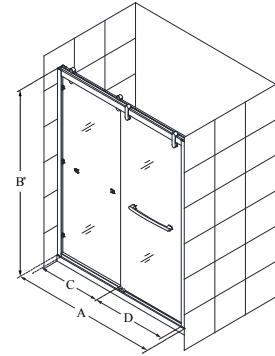

Configuration 1