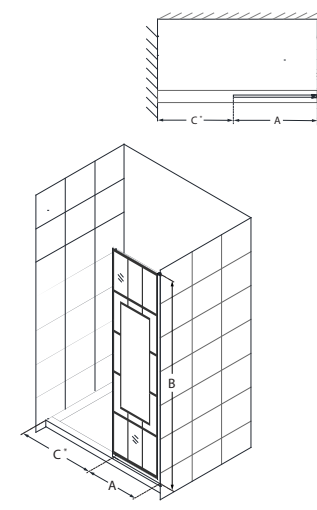

French Linea™

Configuration 2

SKU	A MODEL WIDTH	B MODEL HEIGHT	C ACCESS WIDTH	D DOOR WIDTH	E INLINE PANEL WIDTH	-86 AVIGNON
SHDR-3234721	34"	72"	22" min	-	34"	-