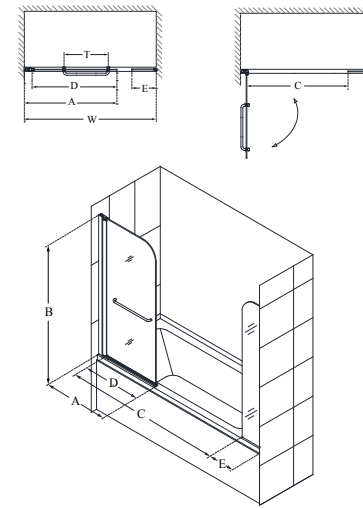

Aqua Swing™

Configuration 2

SKU	A MODEL WIDTH	B MODEL HEIGHT	C ACCESS WIDTH	D DOOR WIDTH	E EXTENDER PANEL WIDTH	-01 CHROME
SHDR-3734580-EX	34"	58"	48" (in a 60" opening)	31"	9"	-