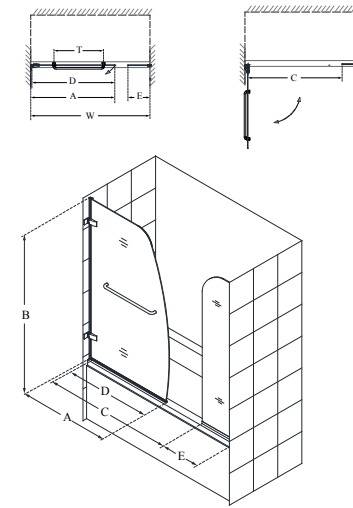

Aqua Uno™

Configuration 2

SKU	A MODEL WIDTH	B MODEL HEIGHT	C ACCESS WIDTH	D DOOR WIDTH	E EXTENDER PANEL WIDTH	-01 CHROME	-04 BRUSHED NICKEL
SHDR-3534586-EX	34 5/16"	58"	50 1/2" (in a 60" opening)	34"	9"	-	-