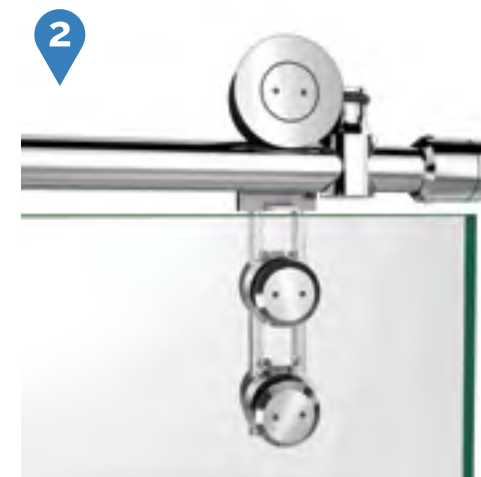

Enigma-Z™ Sliding Door

Polished Stainless Steel Brushed Stainless Steel

- Premium 3/8" (10mm) thick ANSI certified clear tempered glass
- DreamLine exclusive ClearMax™ protective water repellent and stain resistant glass coating
- High grade stainless steel hardware throughout
- Top guide bar can be trimmed up to 4" for width adjustment