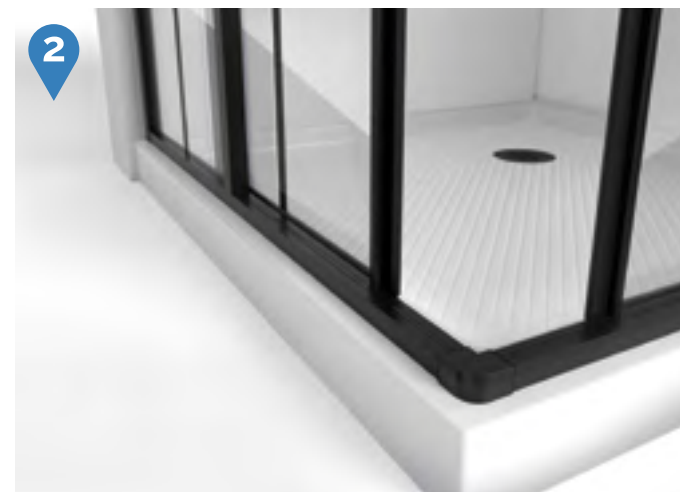

French Corner™

Sliding Door

- 5/32" (4mm) thick ANSI certified clear tempered glass
- Anodized aluminum wall profiles allow 1/2" out-of-plumb adjustment per side
- Glass pattern is an application of black glaze, offering a unique style without the metal framing for easy maintenance.
- Glass Pattern: Toulon
- Two sliding panels, with two stationary panels on sides meet to create corner walk through
- Full length magnetic door latch for water tight closure
- **IMPORTANT! All measurements should be taken only AFTER walls are finished (tile, back walls, etc.)**
- Professional installation is recommended