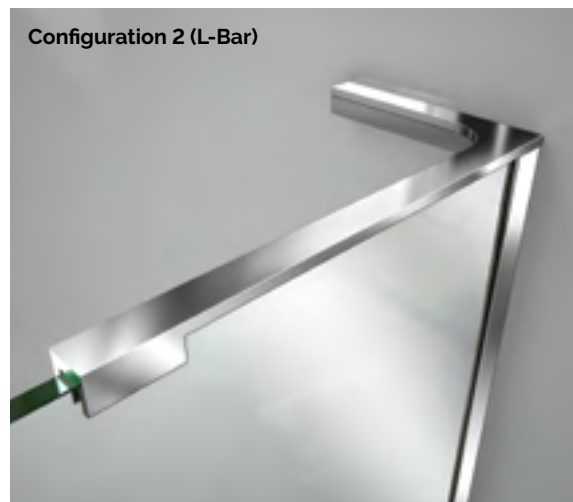

SKU	A MODEL WIDTH	B MODEL HEIGHT	C ACCESS WIDTH	D DOOR WIDTH	G RETURN PANEL WIDTH	N HINGE PANEL WIDTH	-01 CHROME	-04 BRUSHED NICKEL	-06 OIL RUBBED BRONZE	-09 SATIN BLACK
SHEN-1334340	34 3/8"	72"	22 5/8"	23 5/8"	34 1/4"	10"	-	-	-	-
SHEN-1332460	46 3/8"	72"	22 5/8"	23 5/8"	32 1/4"	22"	-	-	-	-
SHEN-1334460	46 3/8"	72"	22 5/8"	23 5/8"	34 1/4"	22"	-	-	-	-
SHEN-1334580	58 3/8"	72"	22 5/8"	23 5/8"	34 1/4"	34"	-	-	-	-

Configuration 2 (L-Bar)

SKU	A MODEL WIDTH	B MODEL HEIGHT	C ACCESS WIDTH	D DOOR WIDTH	G RETURN PANEL WIDTH	N HINGE PANEL WIDTH	-01 CHROME	-04 BRUSHED NICKEL	-06 OIL RUBBED BRONZE	-09 SATIN BLACK
SHEN-1334341	34 3/8"	72"	22 5/8"	23 5/8"	34 1/4"	10"	-	-	-	-
SHEN-1332461	46 3/8"	72"	22 5/8"	23 5/8"	32 1/4"	22"	-	-	-	-
SHEN-1334461	46 3/8"	72"	22 5/8"	23 5/8"	34 1/4"	22"	-	-	-	-

Matching Bases