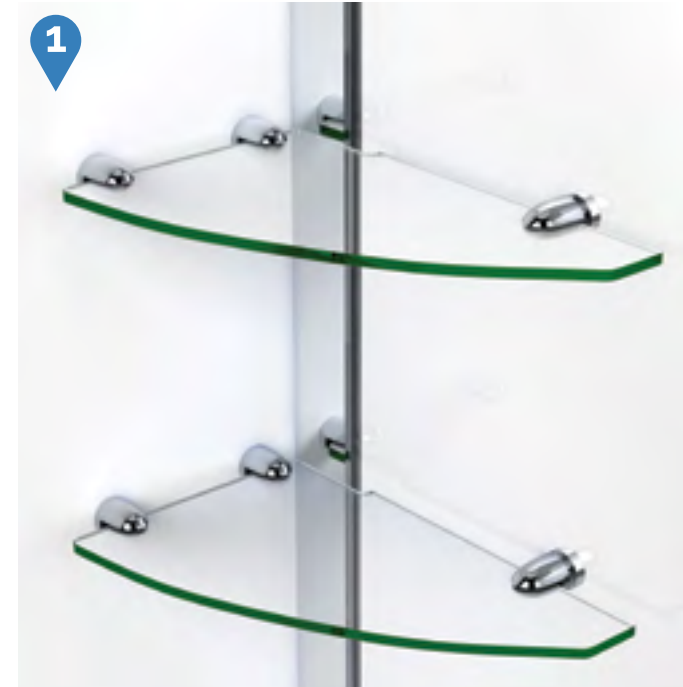

Allure™ Pivot Door

Chrome

- Premium 3/8" (10mm) thick ANSI certified clear tempered glass creates an open, airy feel
- Model sizes available in widths from 30" to 67"
- Width adjustment of up to 7" in unique pivot design and wall profiles
- Wall profiles provide up to 3/8" adjustment per side for out-of-plumb (uneven walls)