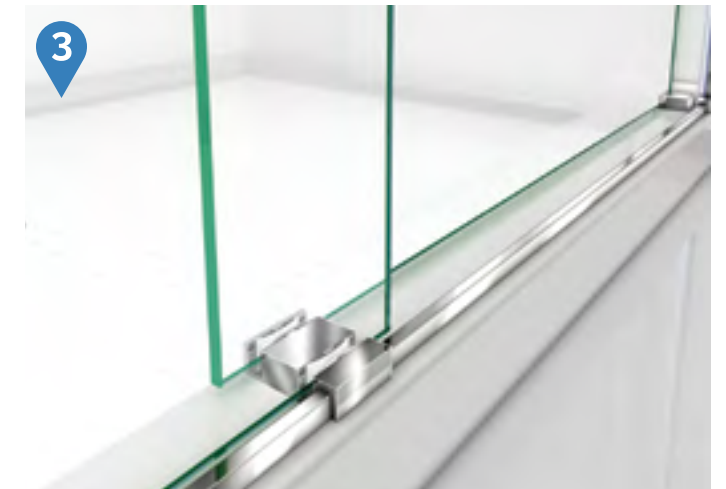

Essence™

Sliding/Bypass Door

- Quality 5/16" (8mm) ANSI certified clear tempered glass
- DreamLine exclusive ClearMax™ protective water repellent and stain resistant glass coating
- Double sliding bypass configuration allows entry to the shower from left or right side
- Specially designed rollers create a smooth, quiet gliding operation
- Anodized aluminum water guards accommodate up to 1/4" for out-of-plumb (uneven walls)
- Top and bottom guiderails can be trimmed up to 4" for width adjustment
- **IMPORTANT! All measurements should be taken only AFTER walls are finished (tile, back walls, etc.)**
- Professional installation is recommended