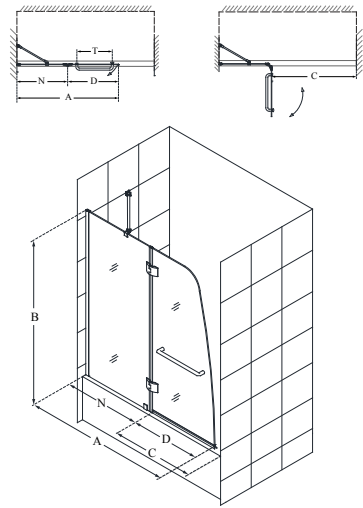

Configuration 1

SKU	A MODEL WIDTH	B MODEL HEIGHT	C ACCESS WIDTH	D DOOR WIDTH	E EXTENDER PANEL WIDTH	N HINGE PANEL WIDTH	-01 CHROME	-04 BRUSHED NICKEL
SHDR-3148586-EX	48"- 48 7/16"	58"	27" (in a 60" opening)	23 15/16"	9"	23 15/16"	-	-