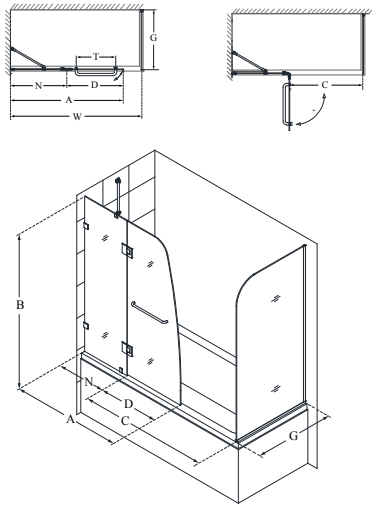

Aqua Lux™

Configuration 3