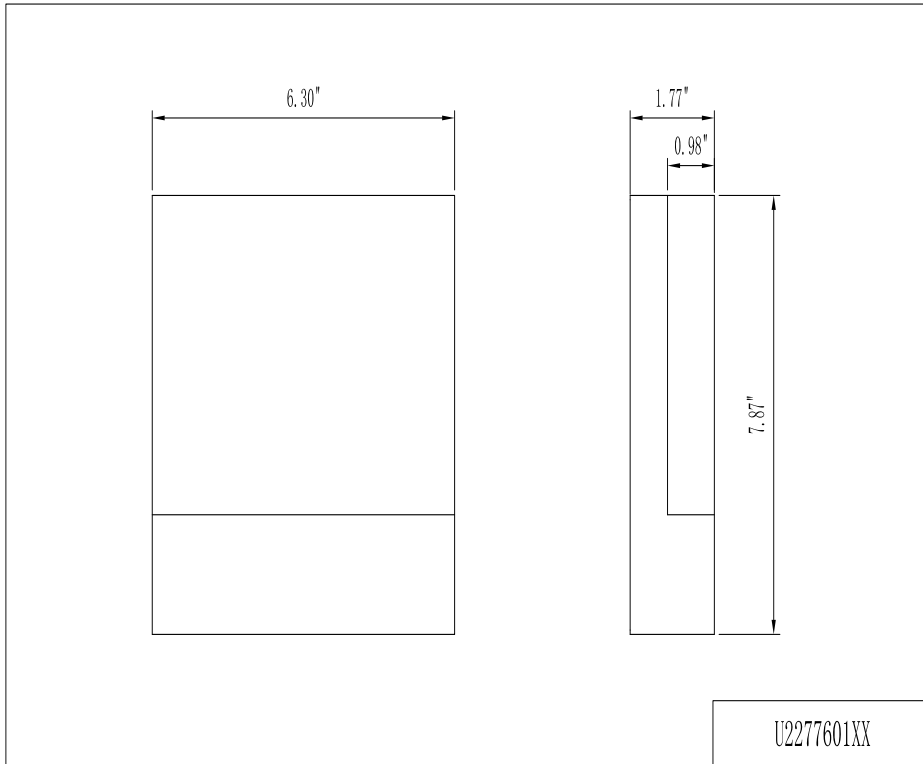

Light the way home with Pecos outdoor wall sconces by Arnsberg. This slim contemporary design features a die-cast frame, acrylic shade and choice of 3 finishes: white, dark gray or light gray. Plus, Pecos comes with number and letter decals so you can put your address on the sconce, too! Uses LED light with 3000K color temperature. SMD LED means superior lighting performance and efficiency. Arnsberg offers meticulous German engineering to beautify your home.