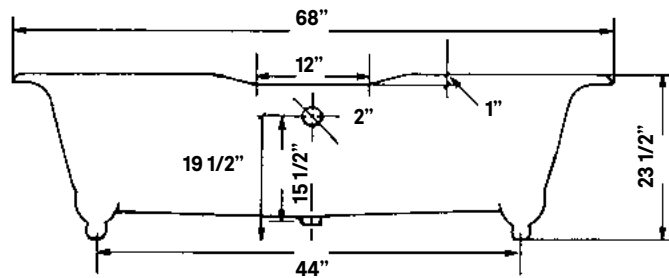

## Regal Cast Iron Bath

#2111 | 68" L x 31" W x 24" H  
305 lbs, 50 gallons

Cheviot Products' cast iron bathtubs are hand-made in Europe with the finest materials. Fired with a thick coating of AA grade titanium-based enamel for unparalleled hardness and non-porosity, the extremely durable surface is easy to clean and resistant to stains, bacteria and other microbes. Cast iron also keeps your bath warm for the longest possible time.

**Note**  
Rough-in dimensions may vary +/- 1/2" and are subject to change. No responsibility is assumed by Cheviot Products Inc. One Year Limited Warranty against manufacturer's defects.

\*8" C.C. waste/overflow to drain  
Top center of overflow to floor 19 1/2"