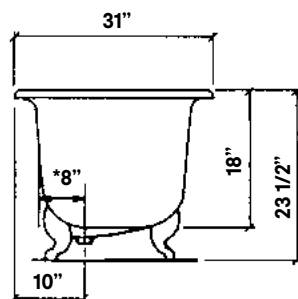

## Regal Cast Iron Bath

#2111 | 68" L x 31" W x 24" H  
305 lbs, 50 gallons

Cheviot Products' cast iron bathtubs are hand-made in Europe with the finest materials. Fired with a thick coating of AA grade titanium-based enamel for unparalleled hardness and non-porosity, the extremely durable surface is easy to clean and resistant to stains, bacteria and other microbes. Cast iron also keeps your bath warm for the longest possible time.

**Note**  
Rough-in dimensions may vary +/- 1/2" and are subject to change. No responsibility is assumed by Cheviot Products Inc. One Year Limited Warranty against manufacturer's defects.

\*8" C.C. waste/overflow to drain  
Top center of overflow to floor 19 1/2"