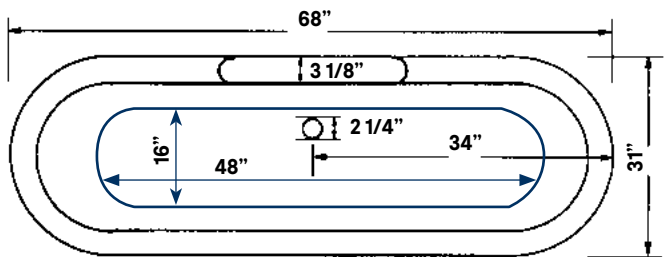

## Regal Cast Iron Bath

#2111 | 68" L x 31" W x 24" H  
305 lbs, 50 gallons

Cheviot Products' cast iron bathtubs are hand-made in Europe with the finest materials. Fired with a thick coating of AA grade titanium-based enamel for unparalleled hardness and non-porosity, the extremely durable surface is easy to clean and resistant to stains, bacteria and other microbes. Cast iron also keeps your bath warm for the longest possible time.

**Note**  
Rough-in dimensions may vary +/- 1/2" and are subject to change. No responsibility is assumed by Cheviot Products Inc. One Year Limited Warranty against manufacturer's defects.

\*8" C.C. waste/overflow to drain  
Top center of overflow to floor 19 1/2"