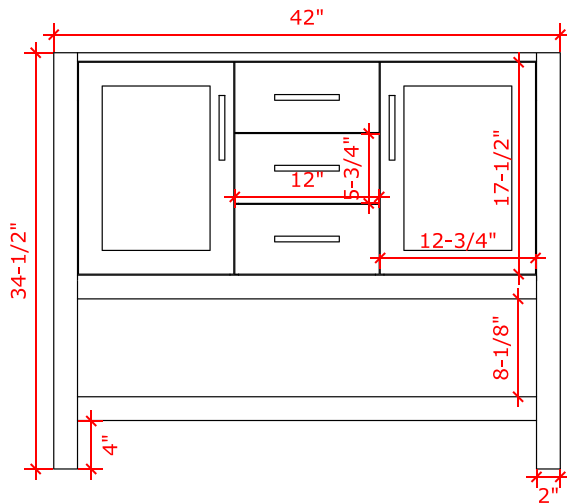

BAYHILL 42" SINGLE SINK BASE CABINET

ARIEL

R042S

BASE CABINET DIMENSIONS

42" W x 21.5" D x 34.5" H

FEATURES

- Solid wood frame & plywood panels
- Dovetail drawers and joints
- Soft closing doors & drawers

HARDWARE FINISHES

Brushed Nickel Satin Brass Matte Black Polished Chrome

AVAILABLE COLORS

White Grey Midnight Blue

FRONT VIEW

SIDE VIEW

PLAN VIEW

43" SINGLE RECTANGLE SINK COUNTERTOP WITH 0.75 IN. THICKNESS

ARIEL

OVERALL DIMENSIONS

43" W x 22" D x 0.75" H

COUNTERTOP OPTIONS

Carrara Marble
CW2-043S-REC-CT

FEATURES

- Solid countertop with mitered edges & seams
- Undermount white rectangular sink
- Pre-drilled for 8" widespread faucet

INCLUDED

- Countertop
- Matching Backsplash
- Rectangle Sink

COUNTERTOP PLAN VIEW

EDGE SIDE VIEW

THREE DIMENSIONAL COUNTERTOP VIEW