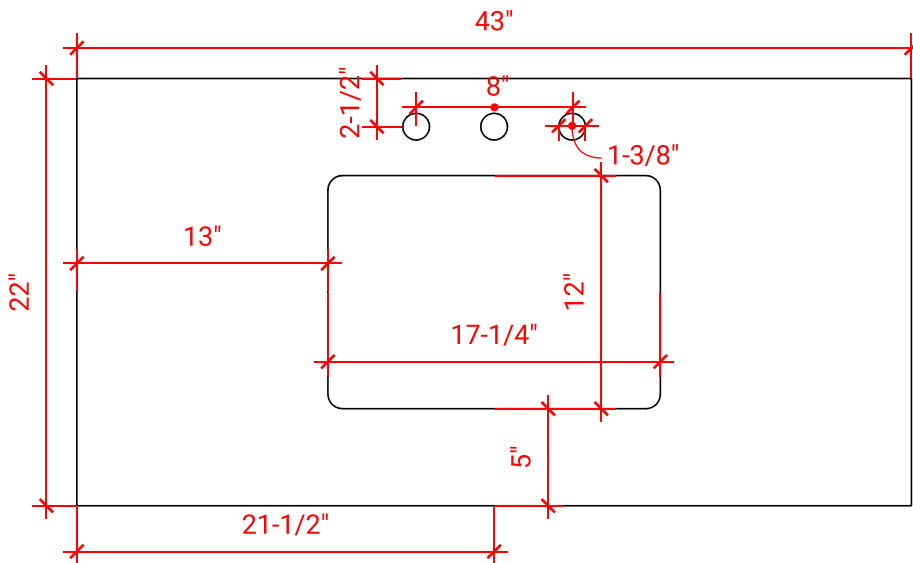

BAYHILL 42" SINGLE SINK BASE CABINET

ARIEL

R042S

BASE CABINET DIMENSIONS

42" W x 21.5" D x 34.5" H

FEATURES

- Solid wood frame & plywood panels
- Dovetail drawers and joints
- Soft closing doors & drawers

HARDWARE FINISHES

OVERALL DIMENSIONS

43" W x 22" D x 0.75" H

COUNTERTOP OPTIONS

Carrara Marble
CW2-043S-REC-CT

FEATURES

- Solid countertop with mitered edges & seams
- Undermount white rectangular sink
- Pre-drilled for 8" widespread faucet

INCLUDED

- Countertop
- Matching Backsplash
- Rectangle Sink

COUNTERTOP PLAN VIEW

EDGE SIDE VIEW

THREE DIMENSIONAL COUNTERTOP VIEW