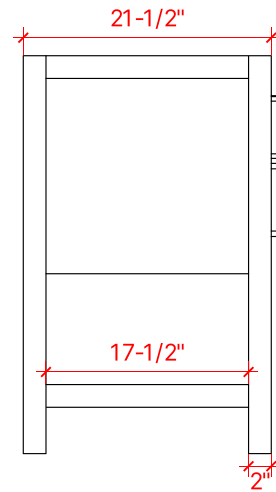

BAYHILL 42" SINGLE SINK BASE CABINET

ARIEL

R042S

BASE CABINET DIMENSIONS

42" W x 21.5" D x 34.5" H

FEATURES

- Solid wood frame & plywood panels
- Dovetail drawers and joints
- Soft closing doors & drawers

HARDWARE FINISHES

Brushed Nickel Satin Brass Matte Black Polished Chrome

AVAILABLE COLORS

White Grey Midnight Blue

FRONT VIEW

SIDE VIEW

PLAN VIEW

43" SINGLE RECTANGLE SINK COUNTERTOP WITH 0.75 IN. THICKNESS

ARIEL

OVERALL DIMENSIONS

43" W x 22" D x 0.75" H

COUNTERTOP OPTIONS

Carrara Marble
CW2-043S-REC-CT

FEATURES

- Solid countertop with mitered edges & seams
- Undermount white rectangular sink
- Pre-drilled for 8" widespread faucet

INCLUDED

- Countertop
- Matching Backsplash
- Rectangle Sink

COUNTERTOP PLAN VIEW

EDGE SIDE VIEW

THREE DIMENSIONAL COUNTERTOP VIEW