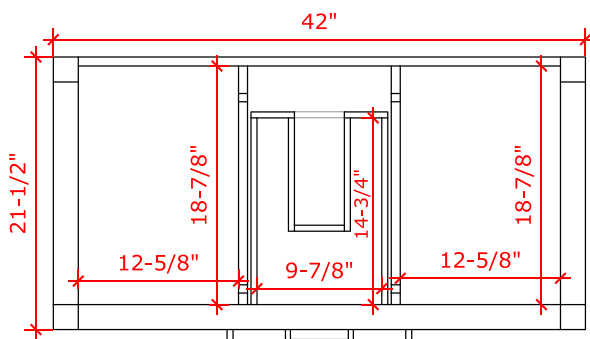

BAYHILL 42" SINGLE SINK BASE CABINET

ARIEL

R042S

BASE CABINET DIMENSIONS

42" W x 21.5" D x 34.5" H

FEATURES

- Solid wood frame & plywood panels
- Dovetail drawers and joints
- Soft closing doors & drawers

HARDWARE FINISHES

Brushed Nickel Satin Brass Matte Black Polished Chrome

AVAILABLE COLORS

White Grey Midnight Blue

FRONT VIEW

SIDE VIEW

PLAN VIEW

43" SINGLE RECTANGLE SINK COUNTERTOP WITH 0.75 IN. THICKNESS

ARIEL

OVERALL DIMENSIONS

43" W x 22" D x 0.75" H

COUNTERTOP OPTIONS

Carrara Marble
CW2-043S-REC-CT

FEATURES

- Solid countertop with mitered edges & seams
- Undermount white rectangular sink
- Pre-drilled for 8" widespread faucet

INCLUDED

- Countertop
- Matching Backsplash
- Rectangle Sink

COUNTERTOP PLAN VIEW

EDGE SIDE VIEW

THREE DIMENSIONAL COUNTERTOP VIEW