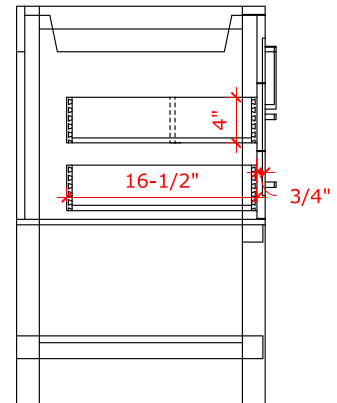

BAYHILL 42" SINGLE SINK BASE CABINET

ARIEL

R042S

BASE CABINET DIMENSIONS

42" W x 21.5" D x 34.5" H

FEATURES

- Solid wood frame & plywood panels
- Dovetail drawers and joints
- Soft closing doors & drawers

HARDWARE FINISHES

Brushed Nickel Satin Brass Matte Black Polished Chrome

AVAILABLE COLORS

White Grey Midnight Blue

FRONT VIEW

SIDE VIEW

PLAN VIEW

43" SINGLE RECTANGLE SINK COUNTERTOP WITH 0.75 IN. THICKNESS

ARIEL

OVERALL DIMENSIONS

43" W x 22" D x 0.75" H

COUNTERTOP OPTIONS

Carrara Marble
CW2-043S-REC-CT

FEATURES

- Solid countertop with mitered edges & seams
- Undermount white rectangular sink
- Pre-drilled for 8" widespread faucet

INCLUDED

- Countertop
- Matching Backsplash
- Rectangle Sink

COUNTERTOP PLAN VIEW

EDGE SIDE VIEW

THREE DIMENSIONAL COUNTERTOP VIEW