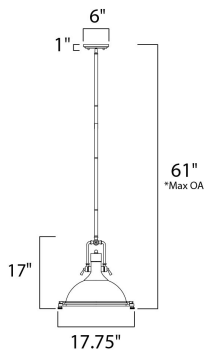

**MEASUREMENTS**

DIMENSION : 17.75" L x 17.75" W x 17" H  
 MAX OAH : 61" OAH  
 CANOPY : 6" W x 1" H x 6" L  
 HANGING WEIGHT : 10.34 lb

**LAMPING**

INPUT VOLTAGE : 120V  
 BULB : 1 x 60W Incandescent E26 Medium , 60W Total  
 BULB INCLUDED : (Not Included)  
 DIMMABLE : Yes