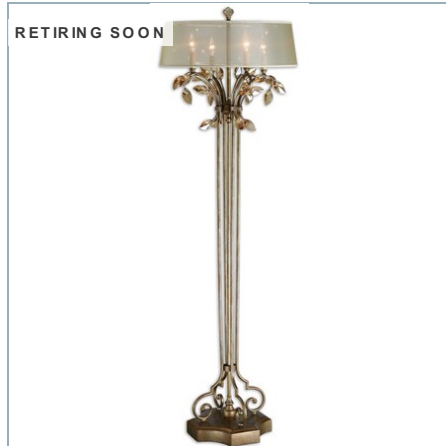

UTTERMOST

ALENYA, 4 LT CHANDELIER

ITEM #21245

Burnished gold metal with golden teak crystal leaves and a silken champagne sheer fabric shade. Supplied with 12' wire and 5' chain for adjustable installation.

Designer:	0
Dimensions:	25 H X 21 Dia. (in)
Weight:	20
Ship Via:	Small Parcel
UPC Number:	792977212455
Assembly Instructions:	Click Here

Complementary Items

ALENYA TABLE LAMP

26337-1 | 29H, SHADE 9H X 16W X 9D (IN)

ALENYA, 6 LT CHANDELIER

21246 | 29 H X 29 DIA. (IN)

ALENYA, 4 LT PENDANT

21962 | 21 H X 18 DIA. (IN)

ALENYA, 2 LT WALL SCONCE

22487 | 22 H X 12 W X 6 D (IN)

ALENYA FLOOR LAMP

28412-1 | 65H, SHADE 7H X 21 DIA. (IN)