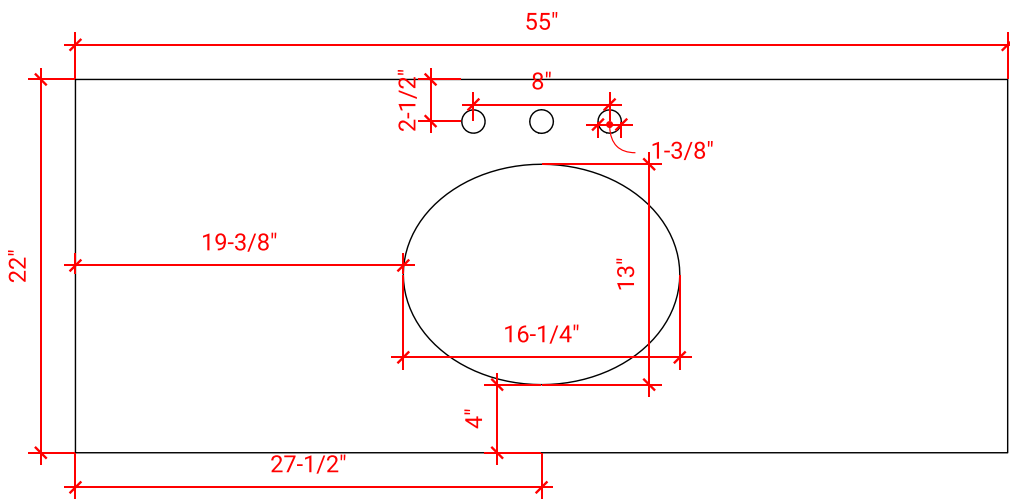

CAMBRIDGE 54" SINGLE SINK BASE CABINET

ARIEL

A055S

BASE CABINET DIMENSIONS

54" W x 21.5" D x 34.5" H

FEATURES

- Solid wood frame & plywood panels
- Dovetail drawers and joints
- Soft closing doors & drawers

55" W x 22" D x 0.75" H

COUNTERTOP OPTIONS

Carrara Marble
CW2-055S-OVL-CT

FEATURES

- Solid countertop with mitered edges & seams
- Undermount white oval sink
- Pre-drilled for 8" widespread faucet

INCLUDED

- Countertop
- Matching Backsplash
- Oval Sink

COUNTERTOP PLAN VIEW

EDGE SIDE VIEW

THREE DIMENSIONAL COUNTERTOP VIEW