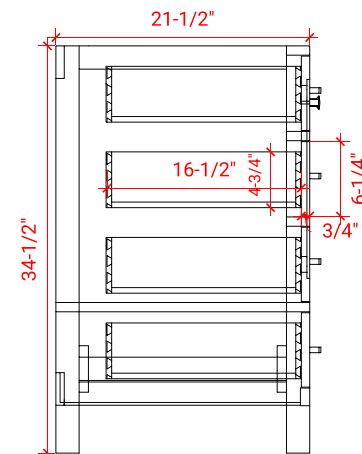

CAMBRIDGE 54" SINGLE SINK BASE CABINET

ARIEL

A055S

BASE CABINET DIMENSIONS

54" W x 21.5" D x 34.5" H

FEATURES

- Solid wood frame & plywood panels
- Dovetail drawers and joints
- Soft closing doors & drawers

HARDWARE FINISHES

Brushed Nickel   Satin Brass   Matte Black   Polished Chrome

AVAILABLE COLORS

White   Grey   Midnight Blue   Espresso

PLAN VIEW