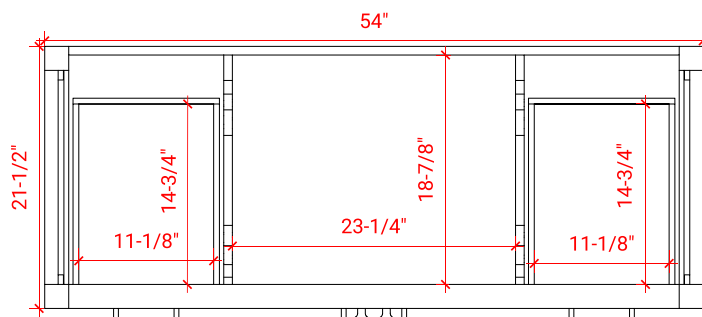

CAMBRIDGE 54" SINGLE SINK BASE CABINET

ARIEL

A055S

BASE CABINET DIMENSIONS

54" W x 21.5" D x 34.5" H

FEATURES

- Solid wood frame & plywood panels
- Dovetail drawers and joints
- Soft closing doors & drawers

HARDWARE FINISHES

Brushed Nickel   Satin Brass   Matte Black   Polished Chrome

AVAILABLE COLORS

White   Grey   Midnight Blue   Espresso

PLAN VIEW