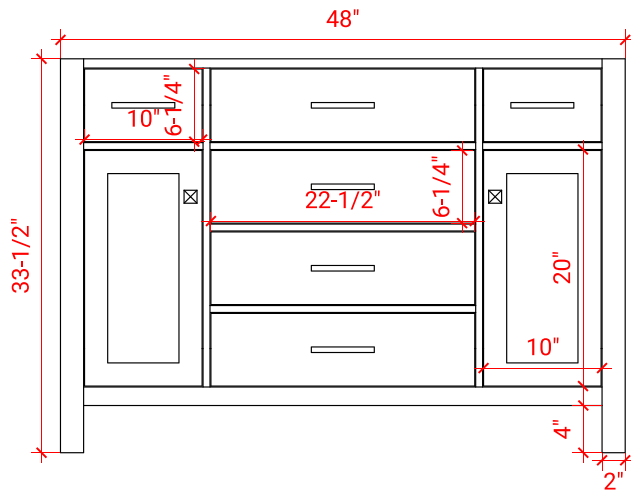

BRISTOL 48" SINGLE SINK BASE CABINET

ARIEL

H048S

BASE CABINET DIMENSIONS

48" W x 21.5" D x 33.5" H

FEATURES

- Solid wood frame with engineered wood panels
- Dovetail drawers and joints
- Soft closing doors & drawers

HARDWARE FINISHES

Brushed Nickel Satin Brass Matte Black Polished Chrome

AVAILABLE COLORS

White Grey

FRONT VIEW

SIDE VIEW

PLAN VIEW

48" SINGLE OVAL SINK COUNTERTOP WITH 1.5 IN. THICKNESS

ARIEL

OVERALL DIMENSIONS

48.25" W x 22" D x 1.5" H

COUNTERTOP OPTIONS

Carrara White Quartz
CQ-048S-OVL-CT

FEATURES

- Solid countertop with mitered edges & seams
- Undermount white oval sink
- Pre-drilled for 8" widespread faucet

INCLUDED

- Countertop
- Matching Backsplash
- Oval Sink

COUNTERTOP PLAN VIEW

EDGE SIDE VIEW

THREE DIMENSIONAL COUNTERTOP VIEW