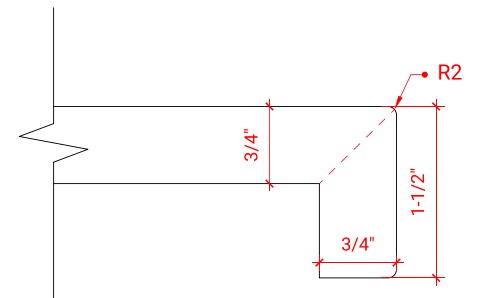

BRISTOL 48" SINGLE SINK BASE CABINET

ARIEL

H048S

BASE CABINET DIMENSIONS

48" W x 21.5" D x 33.5" H

FEATURES

- Solid wood frame with engineered wood panels
- Dovetail drawers and joints
- Soft closing doors & drawers

ARIEL

OVERALL DIMENSIONS

48.25" W x 22" D x 1.5" H

COUNTERTOP OPTIONS

Carrara White Quartz
CQ-048S-OVL-CT

FEATURES

- Solid countertop with mitered edges & seams
- Undermount white oval sink
- Pre-drilled for 8" widespread faucet

INCLUDED

- Countertop
- Matching Backsplash
- Oval Sink

COUNTERTOP PLAN VIEW

EDGE SIDE VIEW

THREE DIMENSIONAL COUNTERTOP VIEW