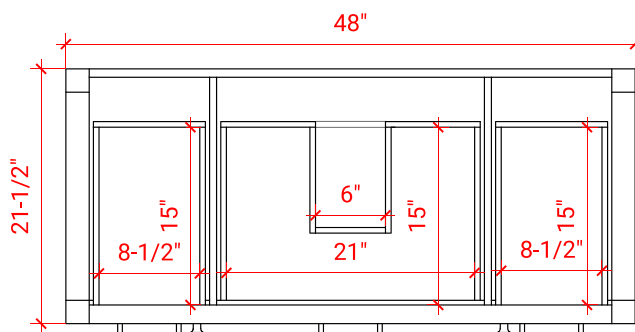

BRISTOL 48" SINGLE SINK BASE CABINET

ARIEL

H048S

BASE CABINET DIMENSIONS

48" W x 21.5" D x 33.5" H

FEATURES

- Solid wood frame with engineered wood panels
- Dovetail drawers and joints
- Soft closing doors & drawers

HARDWARE FINISHES

Brushed Nickel   Satin Brass   Matte Black   Polished Chrome

AVAILABLE COLORS

White   Grey

PLAN VIEW