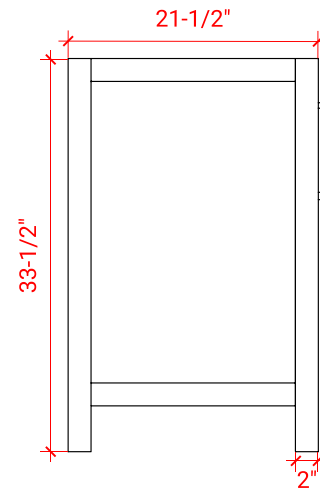

BRISTOL 48" SINGLE SINK BASE CABINET

ARIEL

H048S

BASE CABINET DIMENSIONS

48" W x 21.5" D x 33.5" H

FEATURES

- Solid wood frame with engineered wood panels
- Dovetail drawers and joints
- Soft closing doors & drawers

HARDWARE FINISHES

Brushed Nickel Satin Brass Matte Black Polished Chrome

AVAILABLE COLORS

White Grey

FRONT VIEW

SIDE VIEW

PLAN VIEW

48" SINGLE OVAL SINK COUNTERTOP WITH 1.5 IN. THICKNESS

ARIEL

OVERALL DIMENSIONS

48.25" W x 22" D x 1.5" H

COUNTERTOP OPTIONS

Carrara White Quartz
CQ-048S-OVL-CT

FEATURES

- Solid countertop with mitered edges & seams
- Undermount white oval sink
- Pre-drilled for 8" widespread faucet

INCLUDED

- Countertop
- Matching Backsplash
- Oval Sink

COUNTERTOP PLAN VIEW

EDGE SIDE VIEW

THREE DIMENSIONAL COUNTERTOP VIEW