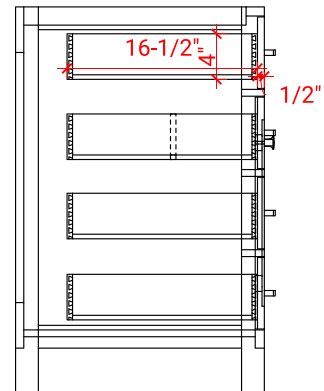

BRISTOL 48" SINGLE SINK BASE CABINET

ARIEL

H048S

BASE CABINET DIMENSIONS

48" W x 21.5" D x 33.5" H

FEATURES

- Solid wood frame with engineered wood panels
- Dovetail drawers and joints
- Soft closing doors & drawers

HARDWARE FINISHES

Brushed Nickel Satin Brass Matte Black Polished Chrome

AVAILABLE COLORS

White Grey

FRONT VIEW

SIDE VIEW

PLAN VIEW

48" SINGLE OVAL SINK COUNTERTOP WITH 1.5 IN. THICKNESS

ARIEL

OVERALL DIMENSIONS

48.25" W x 22" D x 1.5" H

COUNTERTOP OPTIONS

Carrara White Quartz
CQ-048S-OVL-CT

FEATURES

- Solid countertop with mitered edges & seams
- Undermount white oval sink
- Pre-drilled for 8" widespread faucet

INCLUDED

- Countertop
- Matching Backsplash
- Oval Sink

COUNTERTOP PLAN VIEW

EDGE SIDE VIEW

THREE DIMENSIONAL COUNTERTOP VIEW