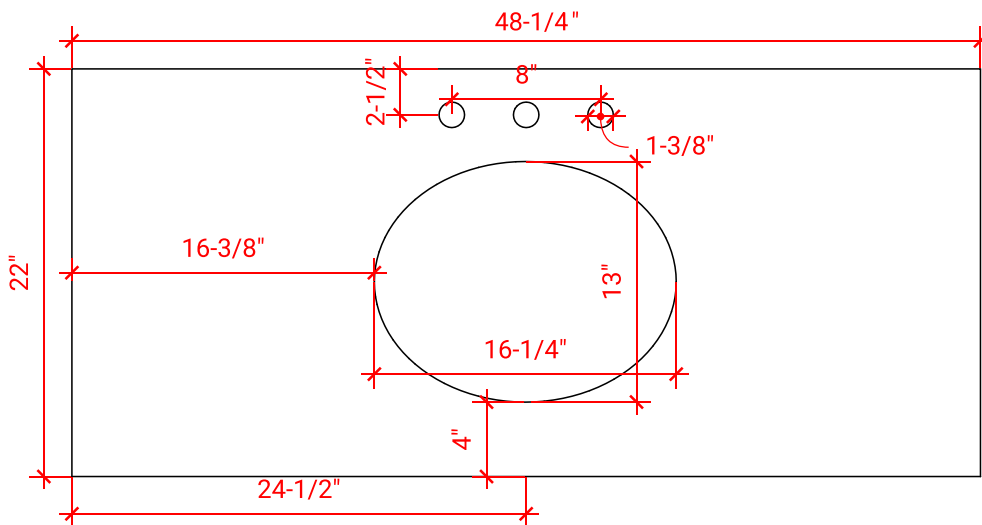

BRISTOL 48" SINGLE SINK BASE CABINET

ARIEL

H048S

BASE CABINET DIMENSIONS

48" W x 21.5" D x 33.5" H

FEATURES

- Solid wood frame with engineered wood panels
- Dovetail drawers and joints
- Soft closing doors & drawers

ARIEL

OVERALL DIMENSIONS

48.25" W x 22" D x 1.5" H

COUNTERTOP OPTIONS

Carrara White Quartz
CQ-048S-OVL-CT

FEATURES

- Solid countertop with mitered edges & seams
- Undermount white oval sink
- Pre-drilled for 8" widespread faucet

INCLUDED

- Countertop
- Matching Backsplash
- Oval Sink

COUNTERTOP PLAN VIEW

EDGE SIDE VIEW

THREE DIMENSIONAL COUNTERTOP VIEW