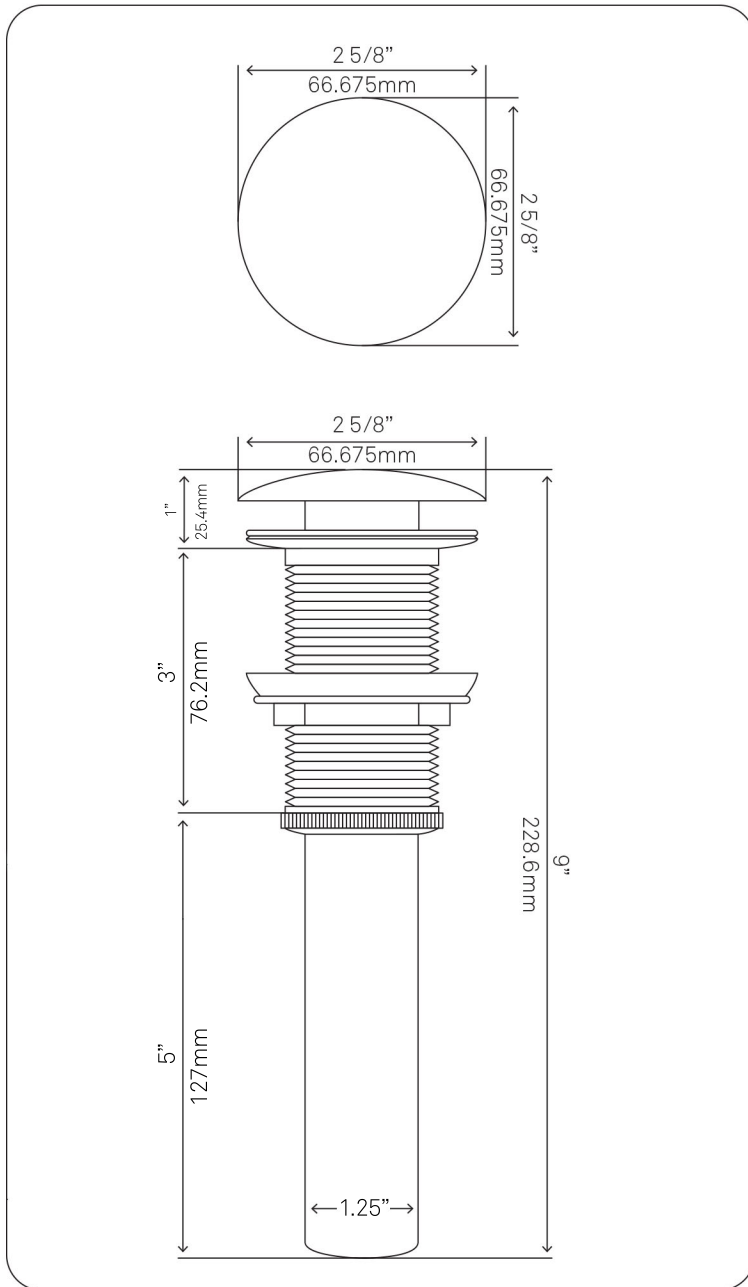

PUD-CH
Vessel Sink Pop-Up Drain, Chrome

Requested By: _____

Specific Features: _____

STANDARD SPECIFICATIONS:

- Pop-up vessel sink drain
- Chrome finish
- Solid brass construction
- Includes rubber seals and fastener for installation
- 9-inches total length
- Fits any standard 1.75-inch drain opening
- cUPC

WARRANTY:

- Limited lifetime warranty
- See www.NovattoInc.com for details

COORDINATING ACCESSORIES:

- Glacier Ice Restoration and Sealer kit
- Chrome Mounting Ring

NOTES

Novatto reserves the right (1) to make changes in specifications and materials, and (2) to change or discontinue models, both without notice or obligation. Dimensions are for reference only, see www.NovattoInc.com for finish options and product availability.