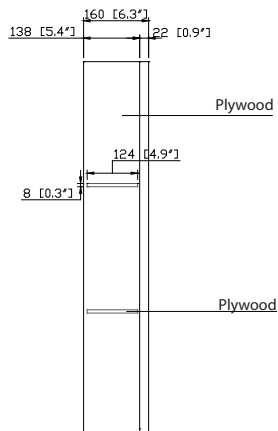

Avanity

14000-MC28-CG
 14000-MC28-ES
 14000-MC28-TG
 14000-MC28-WT

Features

- Durable poplar wood frame
- Beveled-edge mirror
- Mirror Cabinet hangs vertically
- Glassy shelf
- Wall cleat for easy hanging and leveling

Colors / Finishes

- Chilled Gray
- Espresso
- Taupe Glaze
- White

Nominal Dimension

- 28W x 6.3D x 36H (inches)

Related Items

Vanity	BROOKS-CG	MODERO-CG	TRIBECA-CG
	BROOKS-WT	MODERO-WT	DELANO-WT
	DELANO-TG	MODERO-ES	

Product Diagrams

Front

Back

Side

Top