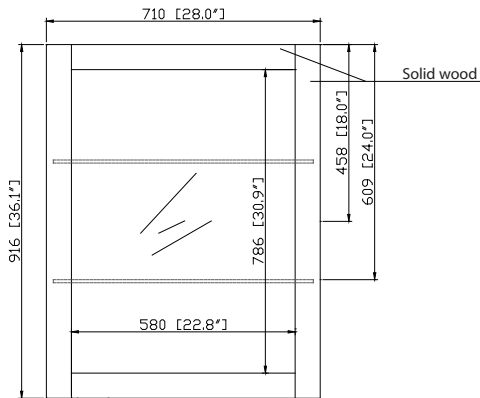

Avanity

14000-MC28-CG
 14000-MC28-ES
 14000-MC28-TG
 14000-MC28-WT

Features

- Durable poplar wood frame
- Beveled-edge mirror
- Mirror Cabinet hangs vertically
- Glassy shelf
- Wall cleat for easy hanging and leveling

Colors / Finishes

- Chilled Gray
- Espresso
- Taupe Glaze
- White

Nominal Dimension

- 28W x 6.3D x 36H (inches)

Related Items

Vanity	BROOKS-CG	MODERO-CG	TRIBECA-CG
	BROOKS-WT	MODERO-WT	DELANO-WT
	DELANO-TG	MODERO-ES	

Product Diagrams

Front

Back

Side

Top