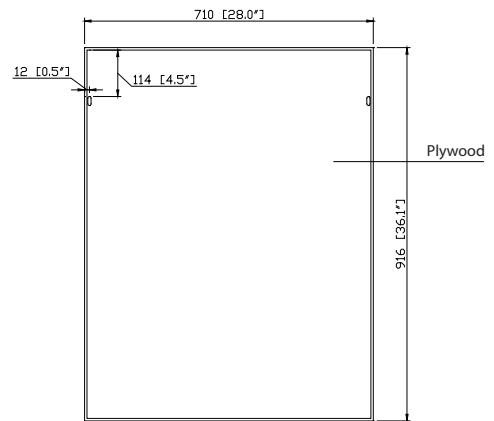

Avanity

14000-MC28-CG
 14000-MC28-ES
 14000-MC28-TG
 14000-MC28-WT

Features

- Durable poplar wood frame
- Beveled-edge mirror
- Mirror Cabinet hangs vertically
- Glassy shelf
- Wall cleat for easy hanging and leveling

Colors / Finishes

- Chilled Gray
- Espresso
- Taupe Glaze
- White

Nominal Dimension

- 28W x 6.3D x 36H (inches)

Related Items

Vanity	BROOKS-CG	MODERO-CG	TRIBECA-CG
	BROOKS-WT	MODERO-WT	DELANO-WT
	DELANO-TG	MODERO-ES	

Product Diagrams

Front

Back

Side

Top