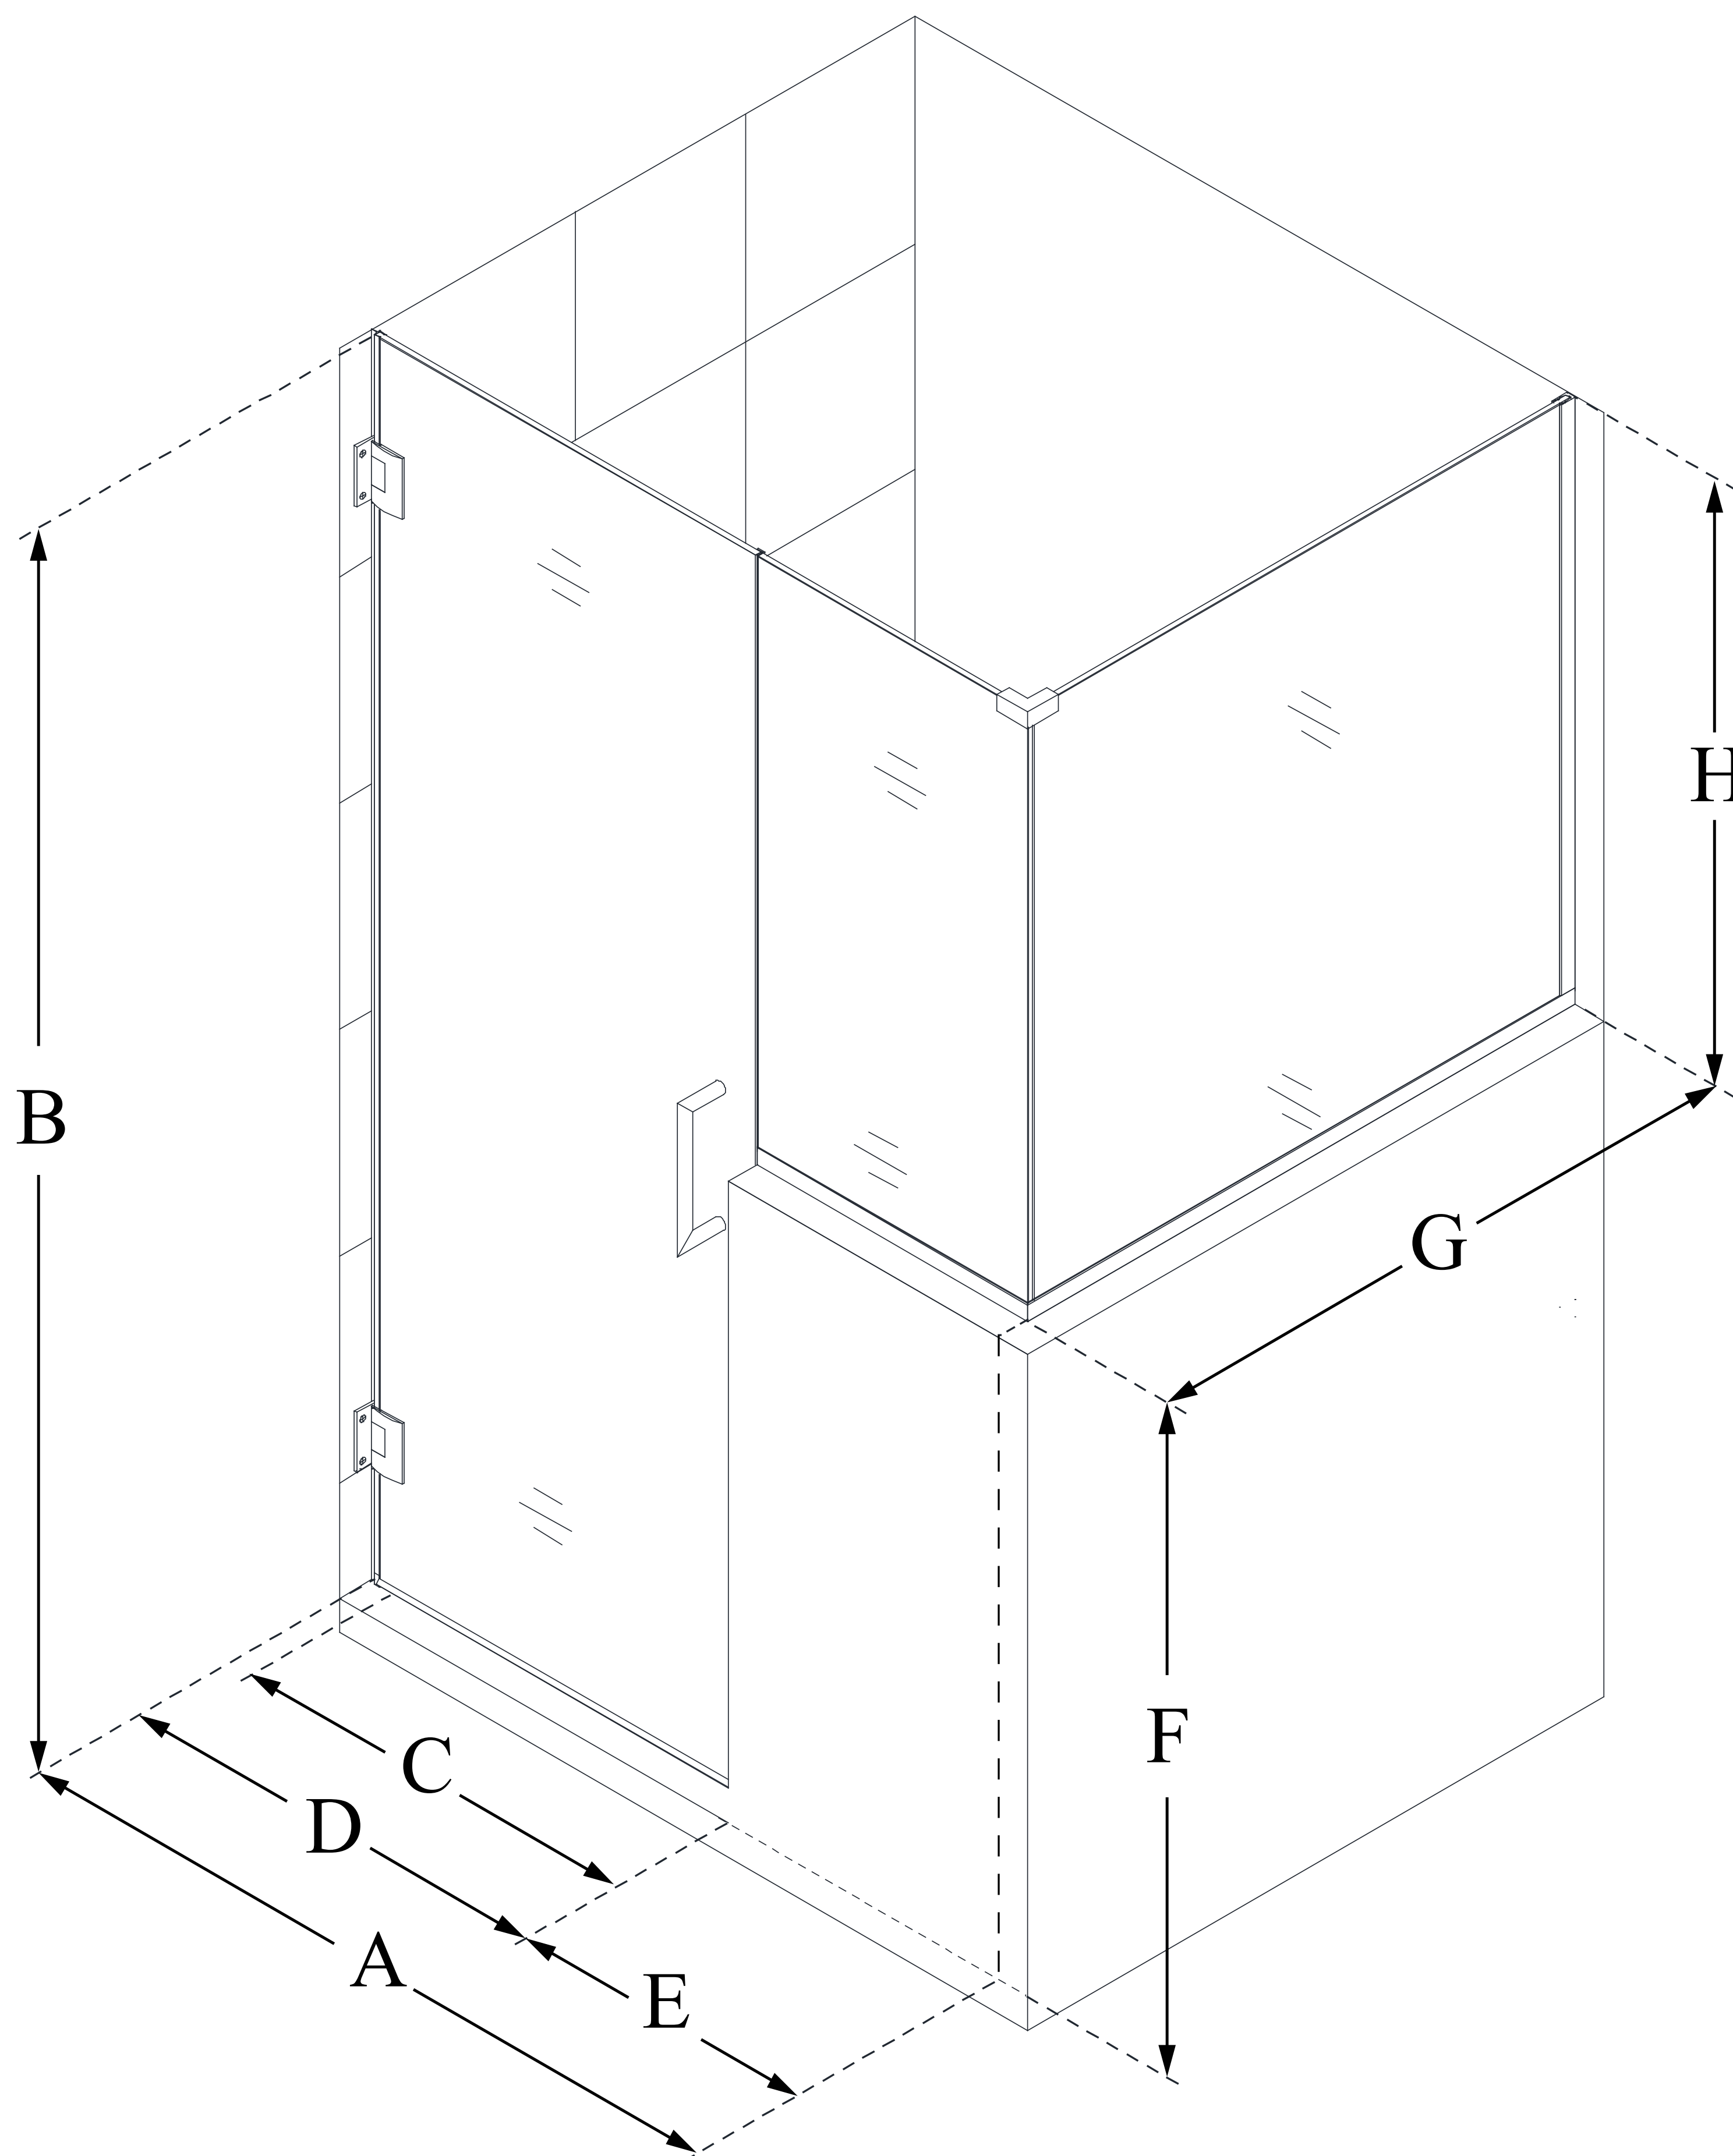

SHEN-2424303636

UNIDOOR PLUS

DreamLine Unidoor Plus 54 in. W
x 36 3/8 in. D x 72 in. H Frameless
Hinged Shower Enclosure, Clear
Glass

SWING DOOR

CONFIGURATION DIMENSIONS:

A: 54 in.

MODEL WIDTH

B: 72 in.

MODEL HEIGHT

C: 23 in.

ACCESS WIDTH

D: 24 in.

DOOR WIDTH

E: 30 in.

INLINE BUTTRESS PANEL WIDTH

F: 36 in.

BUTTRESS WALL HEIGHT

G: 36 3/8 in.

RETURN BUTTRESS PANEL WIDTH

H: 36 in.

BUTTRESS GLASS HEIGHT

DreamLine reserves the right to update or modify the hardware or materials pictured without prior notice for the purpose of product improvement and customer satisfaction.