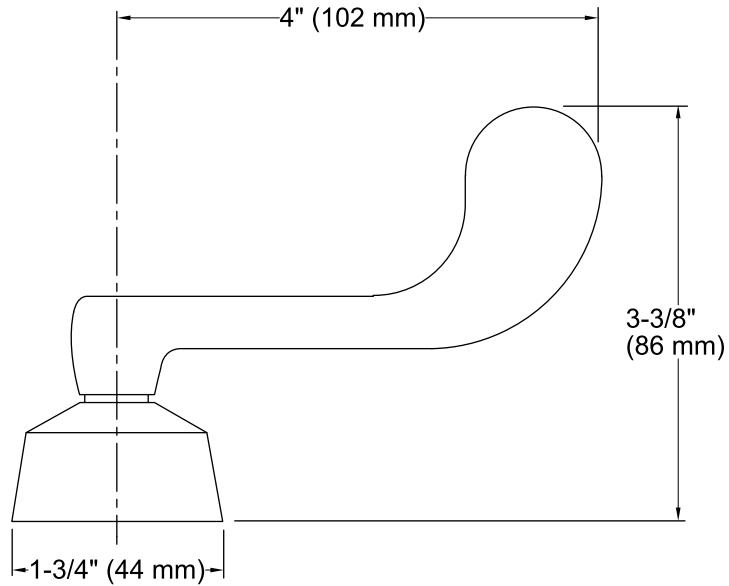

Color	Code	Description
-------	------	-------------

	CP	Polished Chrome
--	----	-----------------

Technical Information

All product dimensions are nominal.

Notes

Install this product according to the installation guide.